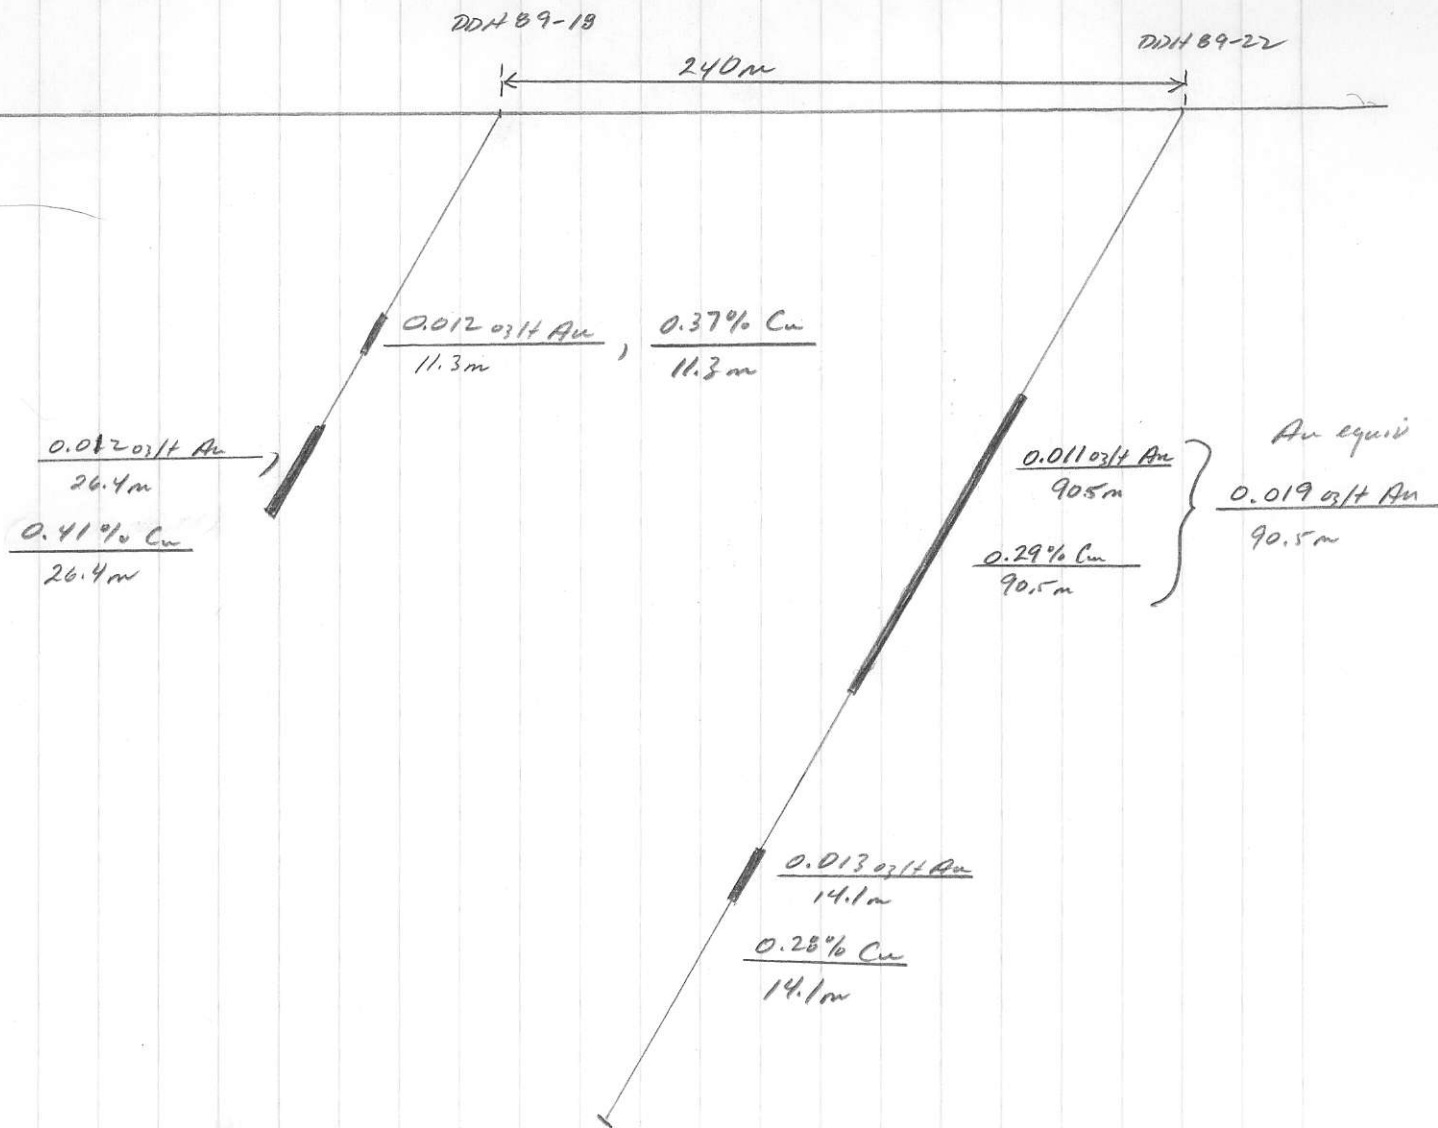

520898

Louise Lake

93L-12/13

[Au cutoff ~ 300 ppb (0.009 oz/t)]

Scale 1:200

(Cu @ \$1.00 US/lb  
Au @ \$265 US/oz)