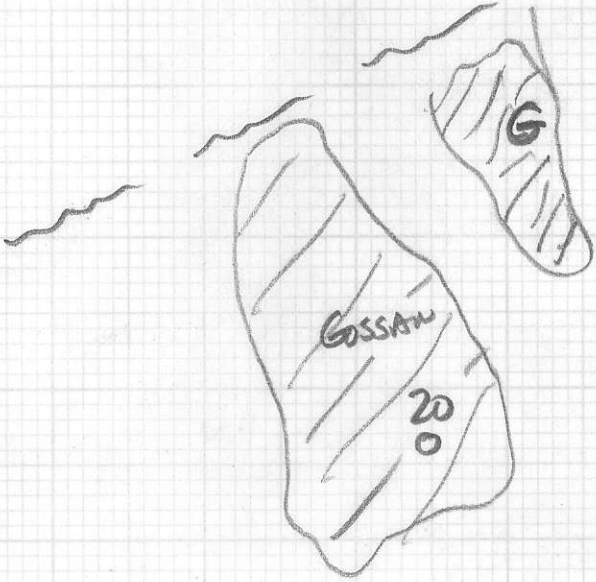

BEAR PROPERTY
SAMPLING SKETCH

AMERICAN BULLION
Bear
520871 93L/12