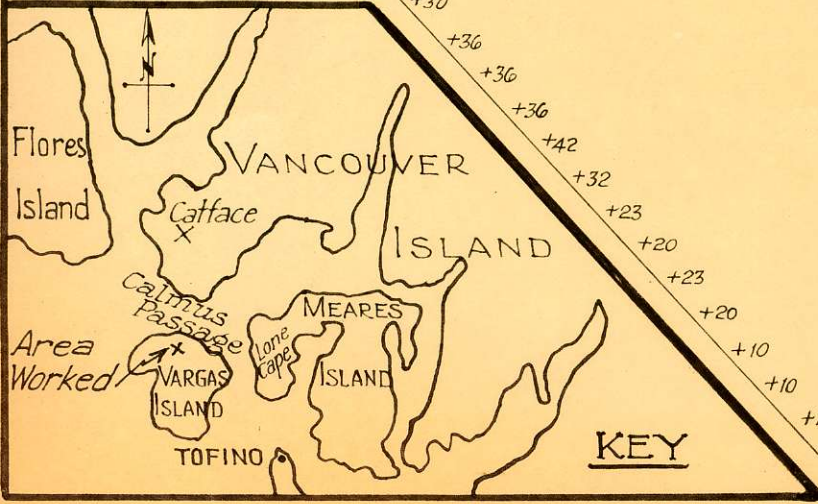

Calmus Passage

Telephone Line abandoned.

VARGAS ISLAND TOFINO AREA B. C.

SELF POTENTIAL IN M. V. PACE AND COMPASS

Scale: 1" = 100'

JULY, 1926. .S.P.

KEY

520763