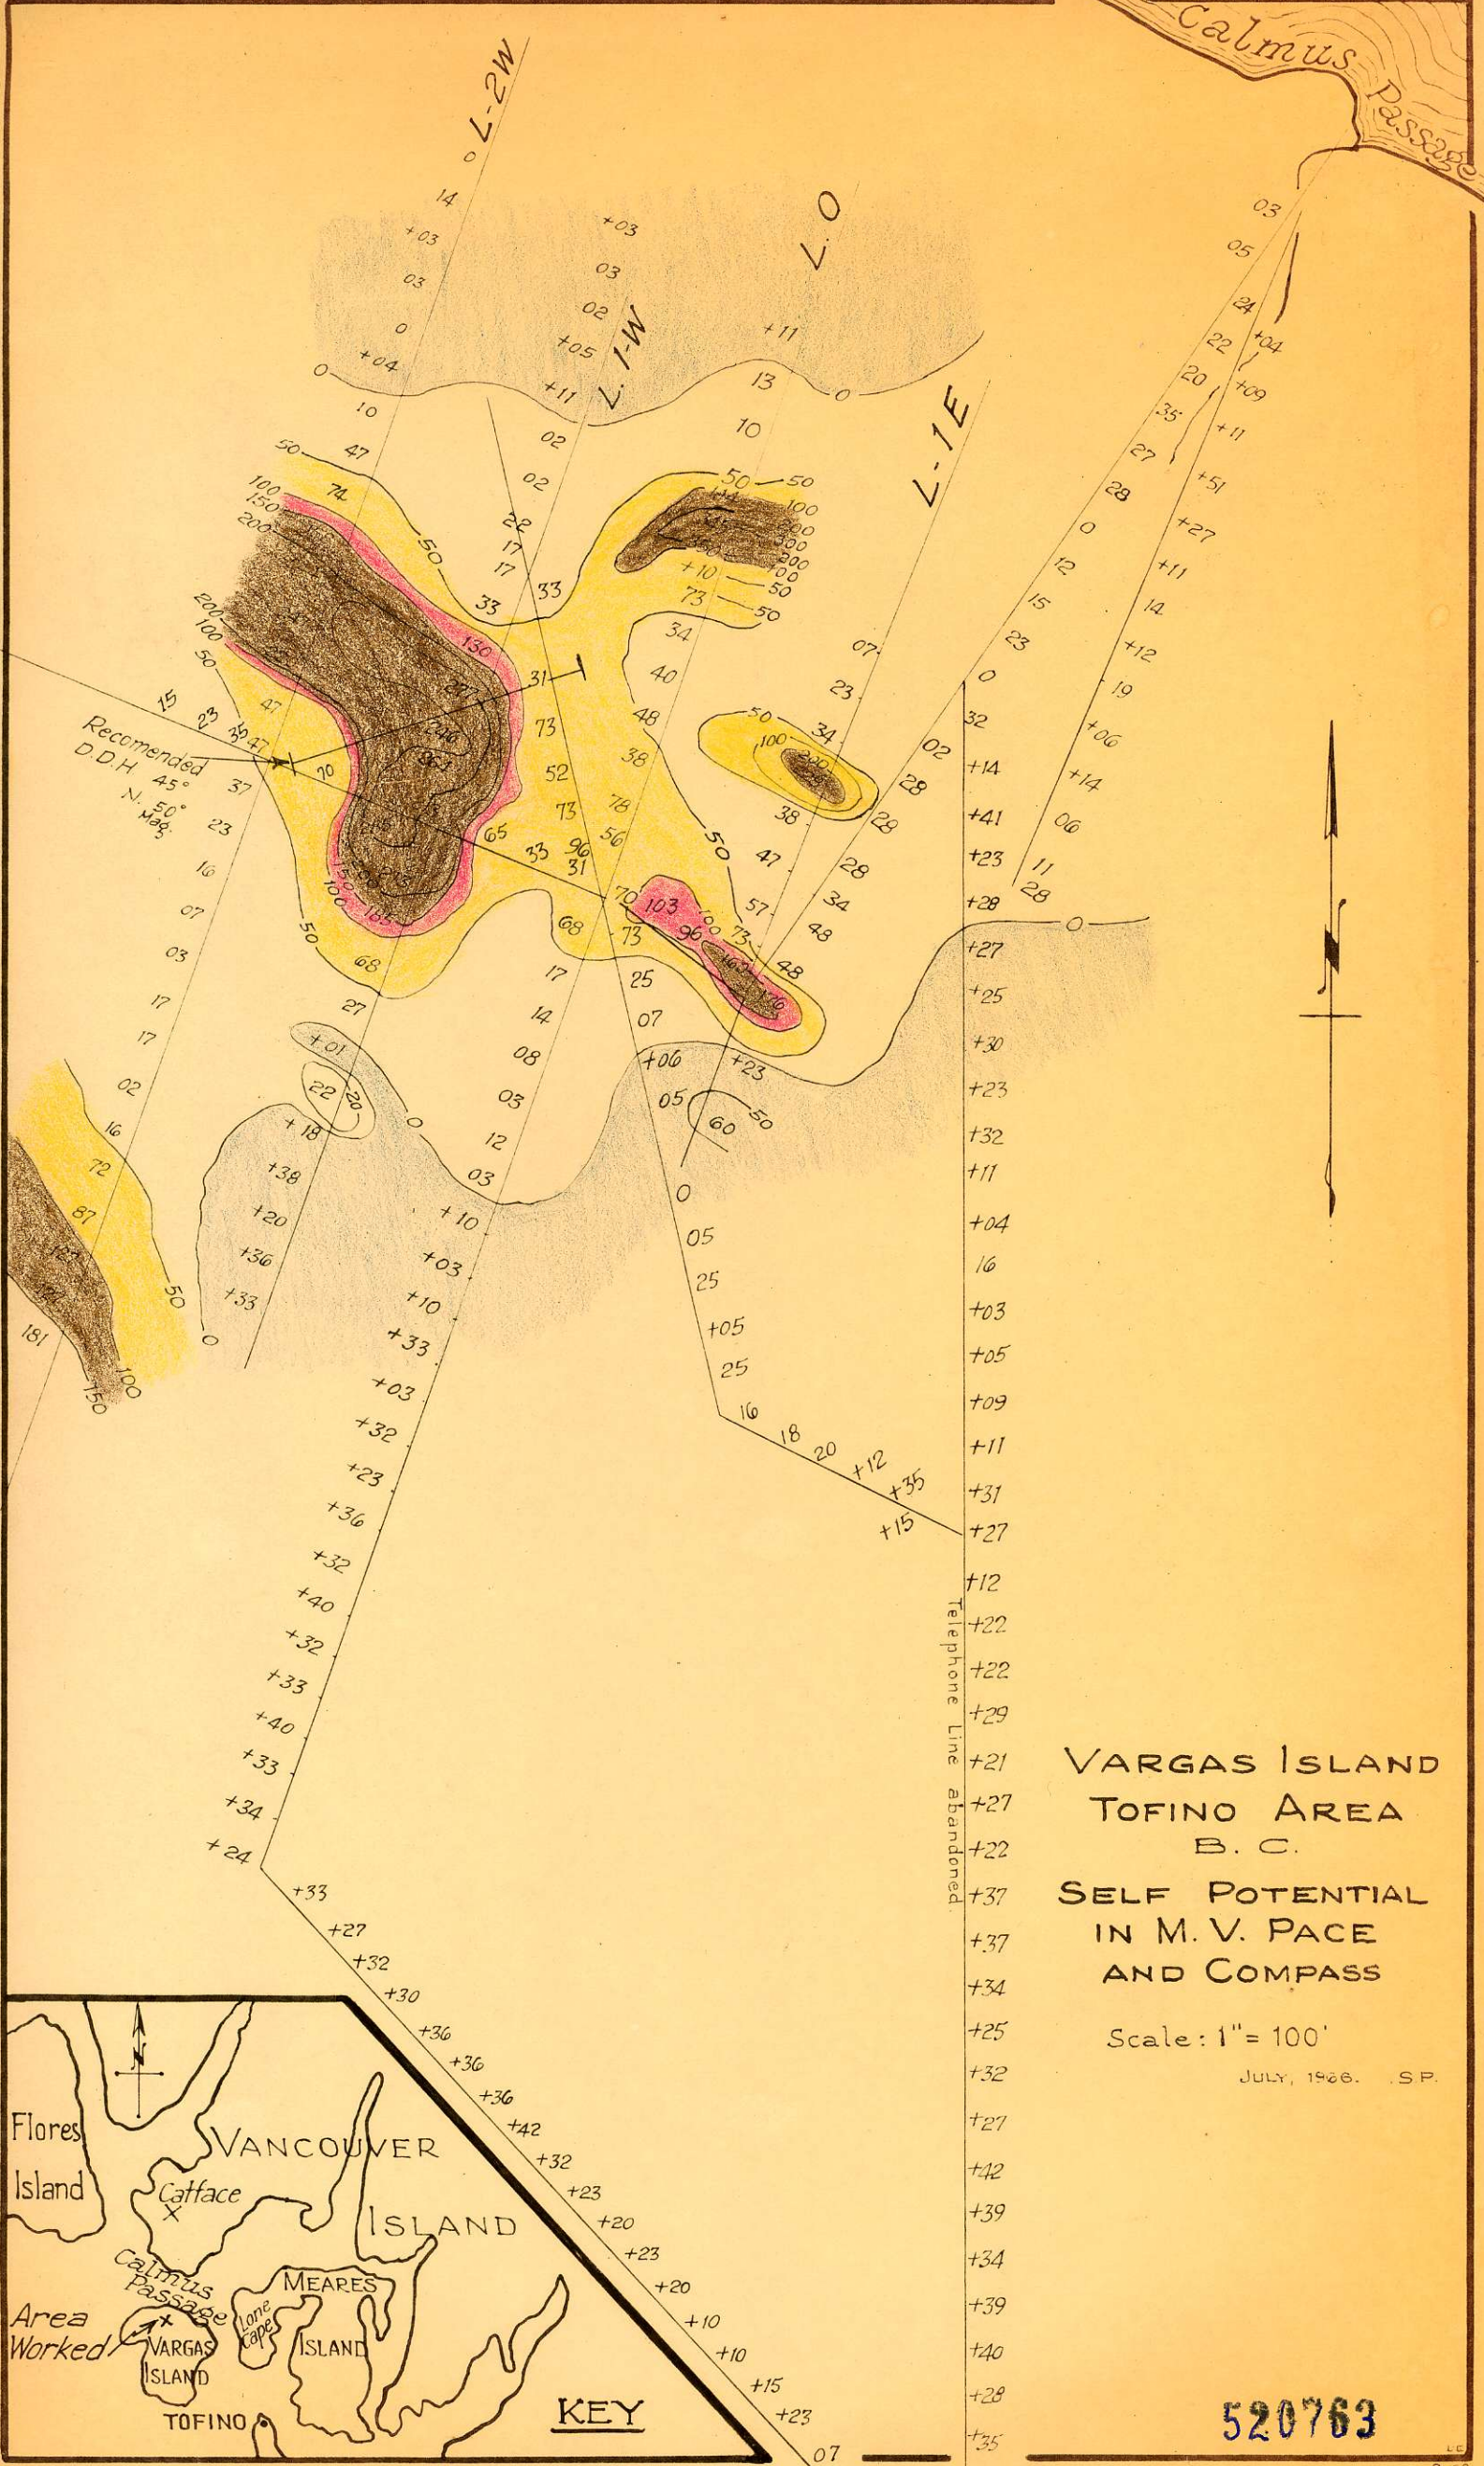

Calmus Passage

Telephone Line abandoned.

VARGAS ISLAND TOFINO AREA B. C.

SELF POTENTIAL IN M. V. PACE AND COMPASS

Scale: 1" = 100'

JULY, 1926. .S.P.

KEY

520763