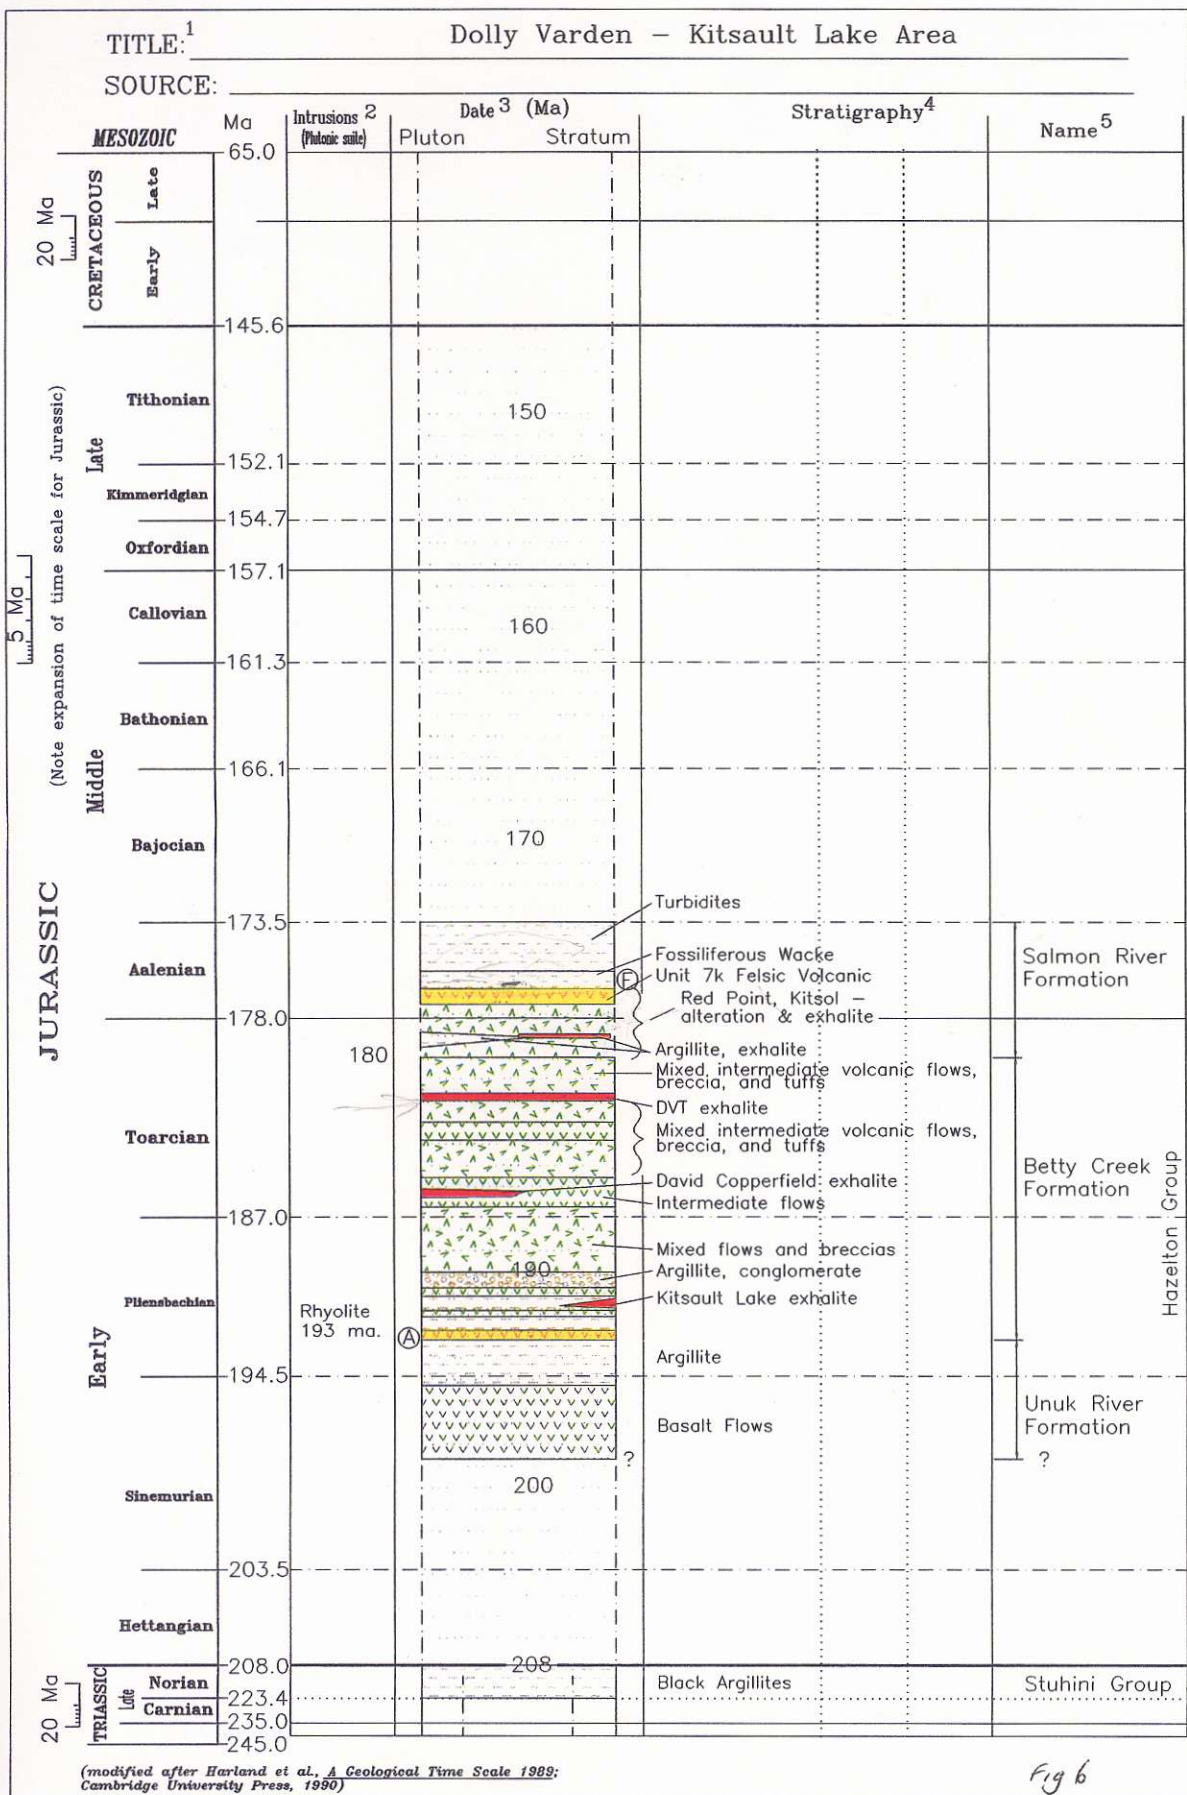

TITLE: ¹

Dolly Varden - Kitsault Lake Area

SOURCE: _____

(modified after Harland et al., A Geological Time Scale 1989; Cambridge University Press, 1990)

Fig 6

520662