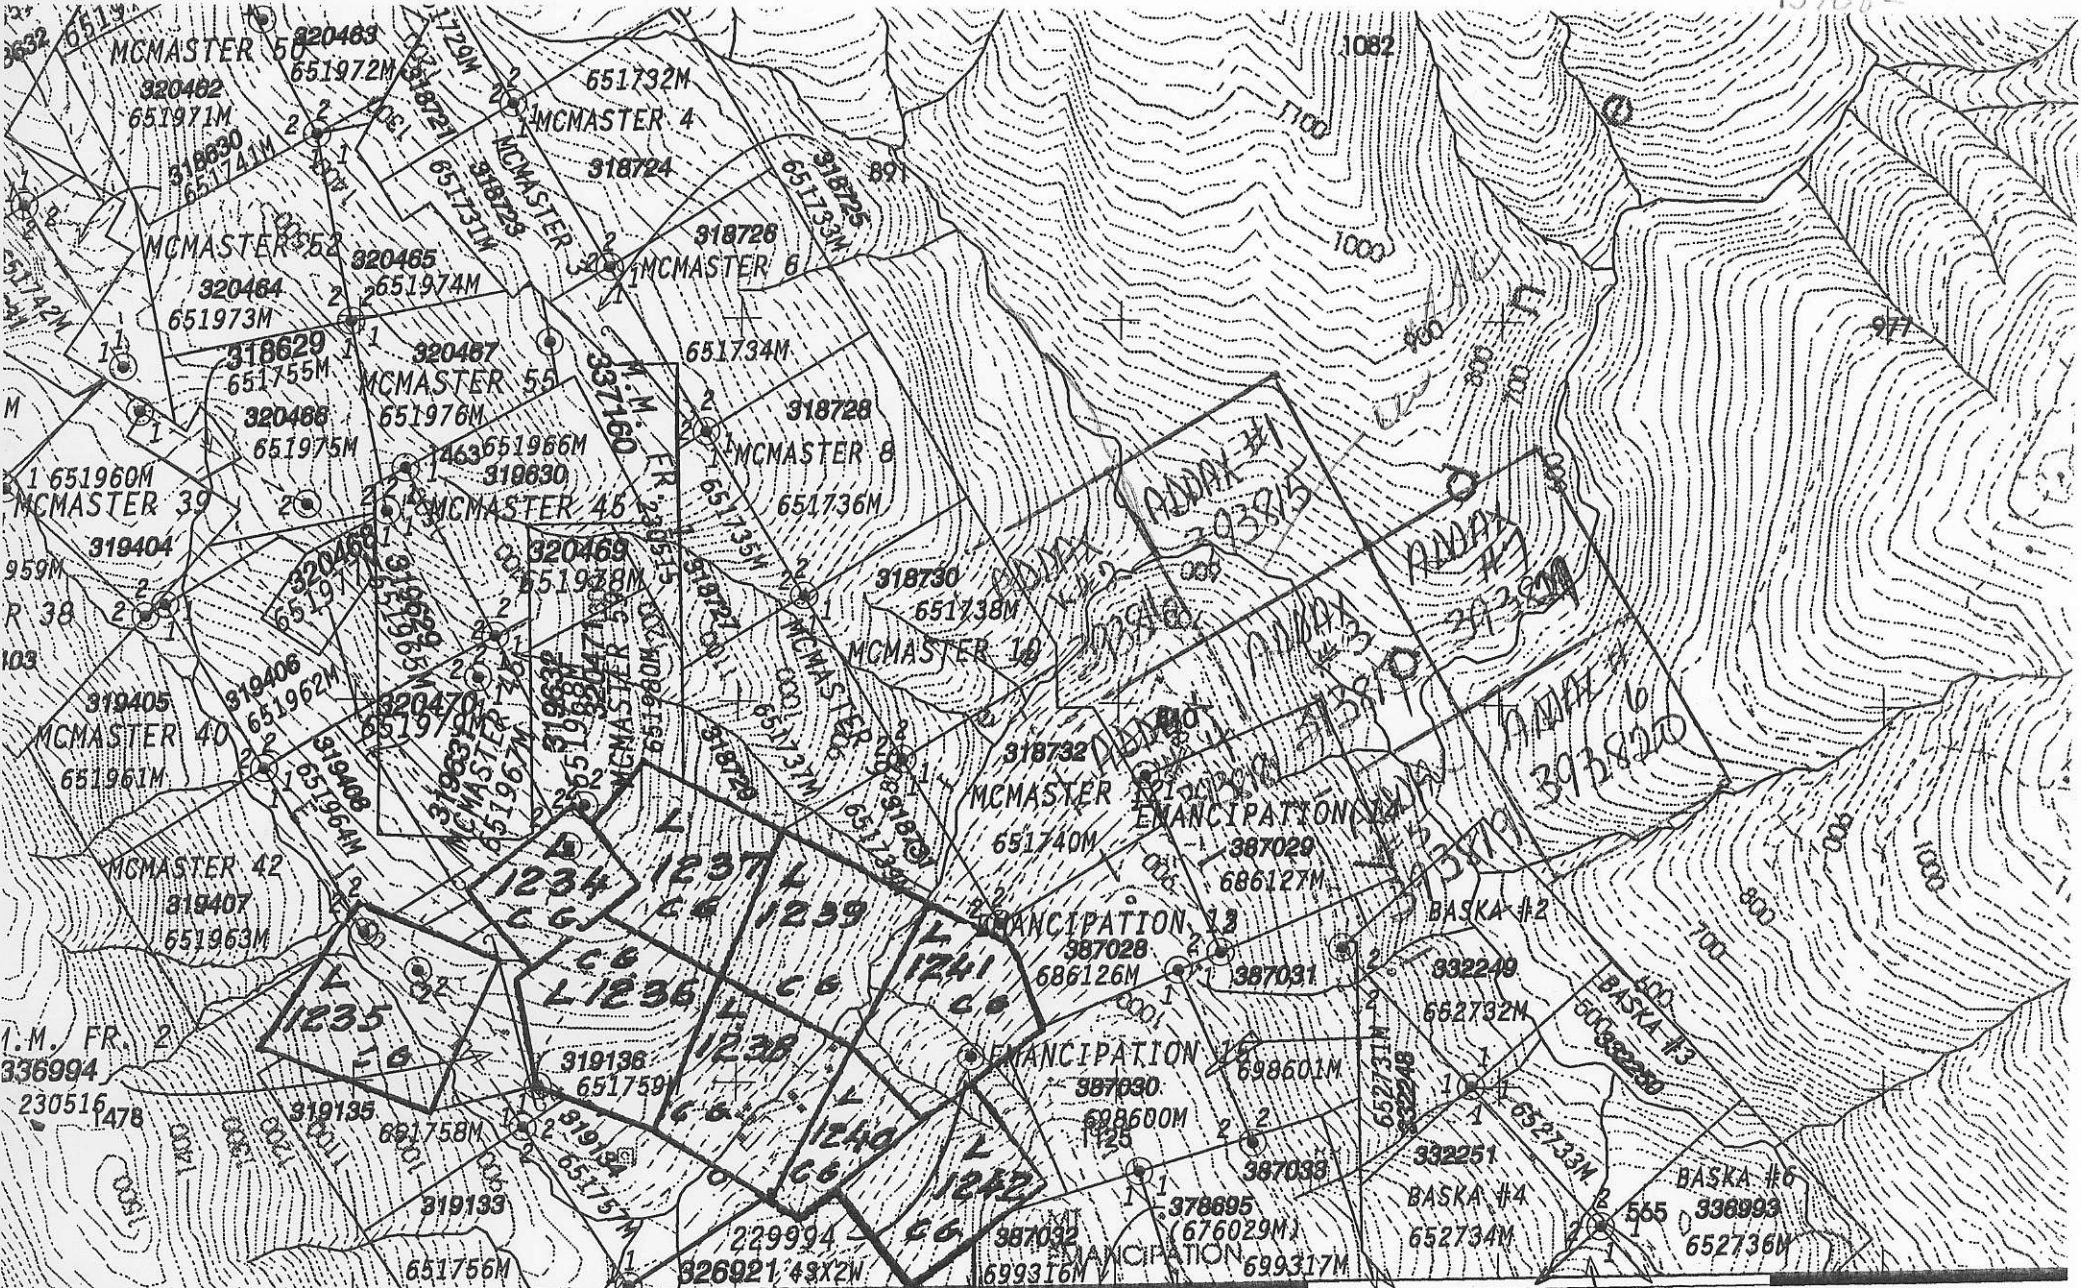

Carolin Mine

SCALE 1 : 10,000

N

CAROLYN MINE MAP 924 525000 336992

Claim Expiry

SCALE 1 : 250,000

137682

623000 624000 625000 626000 627000

BRITISH COLUMBIA
 GEOGRAPHIC SYSTEM (S)

8708

12229

15018

10515
EMANCIPATION
MINE

18200 SOUTH
OF

30

15

121

GOOD
REPORT

4930

18200

10515

121

4930

MAP