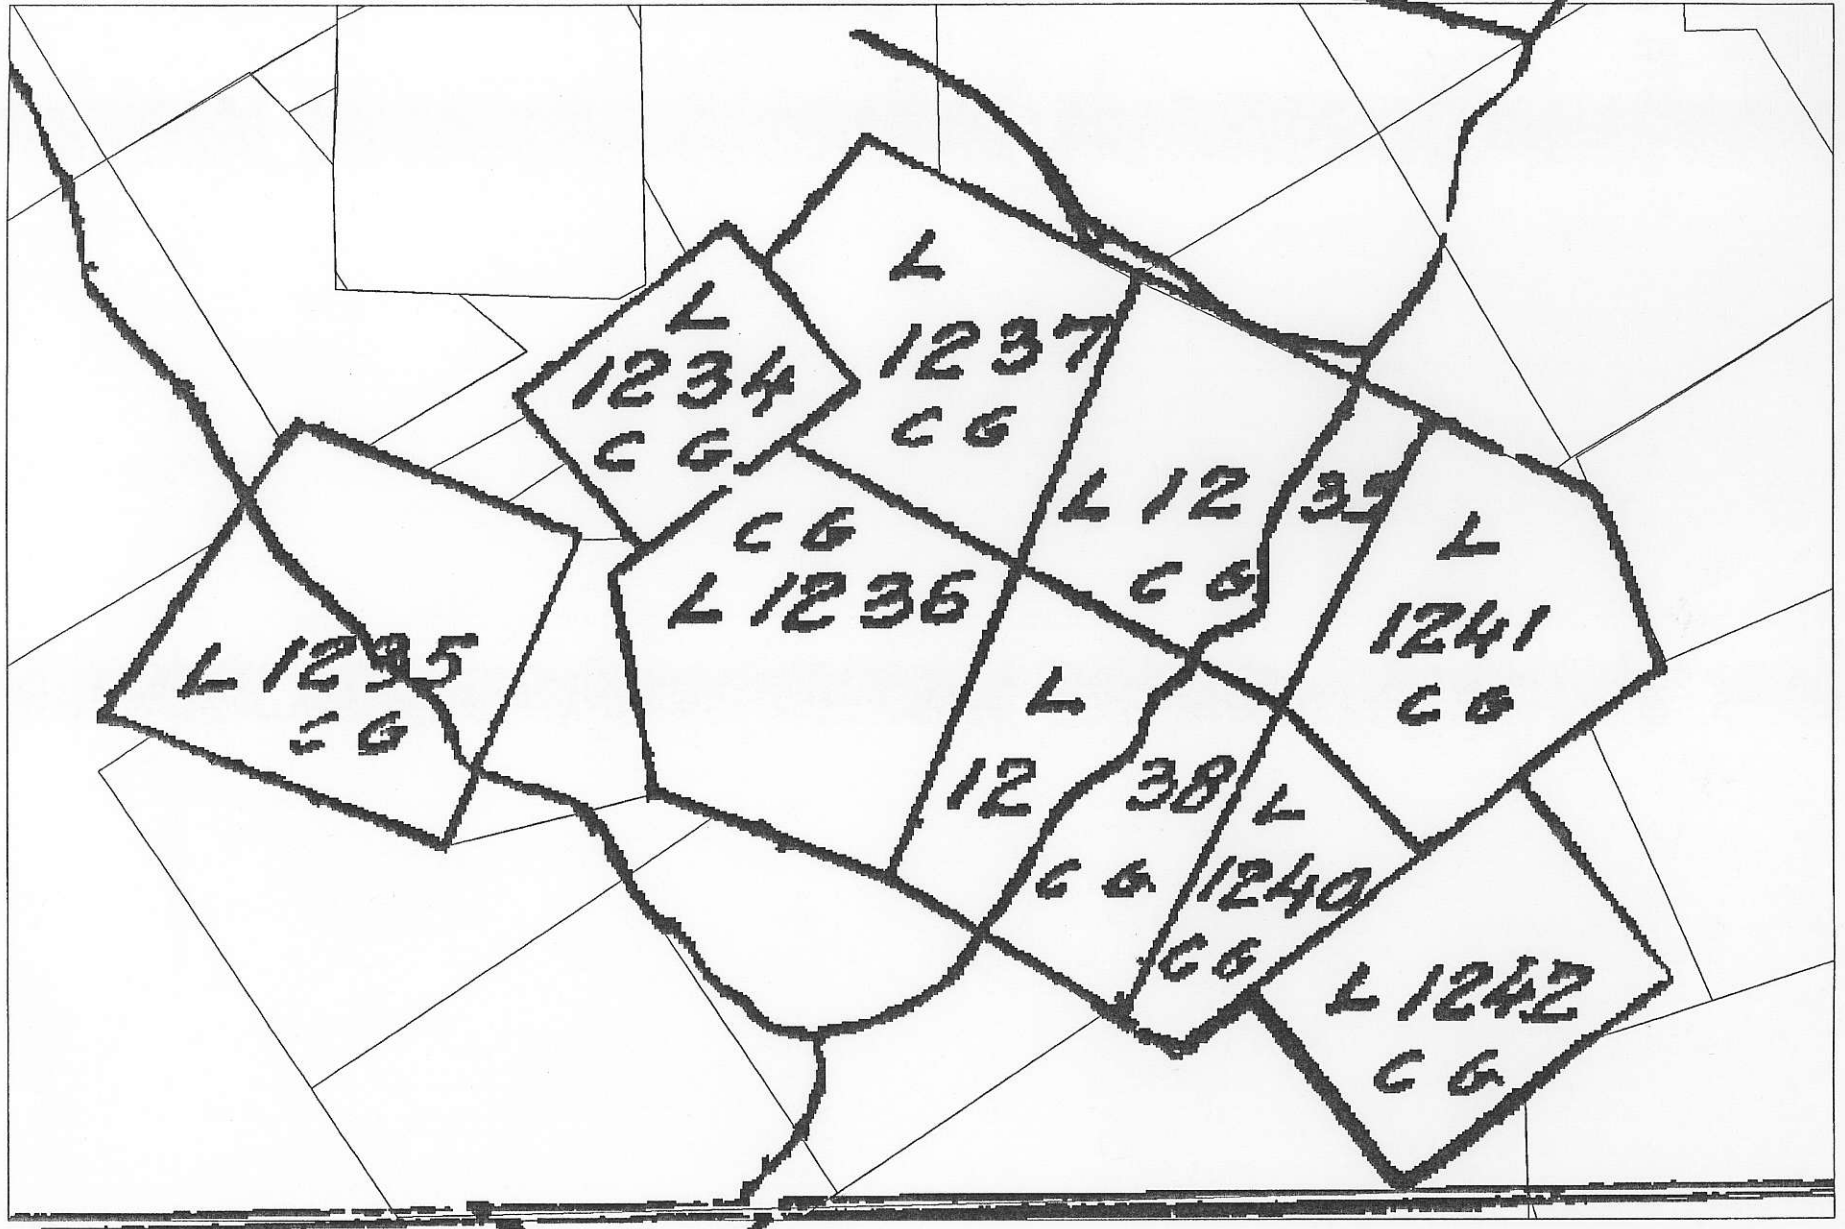

Carolin Mine

SCALE 1 : 10,000

N

CAROLYN MINE MAP 924 525000 336992

Claim Expiry

SCALE 1 : 250,000

137682

623000 624000 625000 626000 627000

BRITISH COLUMBIA
 GEOGRAPHIC SYSTEM (S)

8708

12229

15018

10515
EMANCIPATION
MINE

18200 SOUTH
OF

30

15

121

GOOD
REPORT

4930

18200

10515

121

4930

MAP

92H-11W