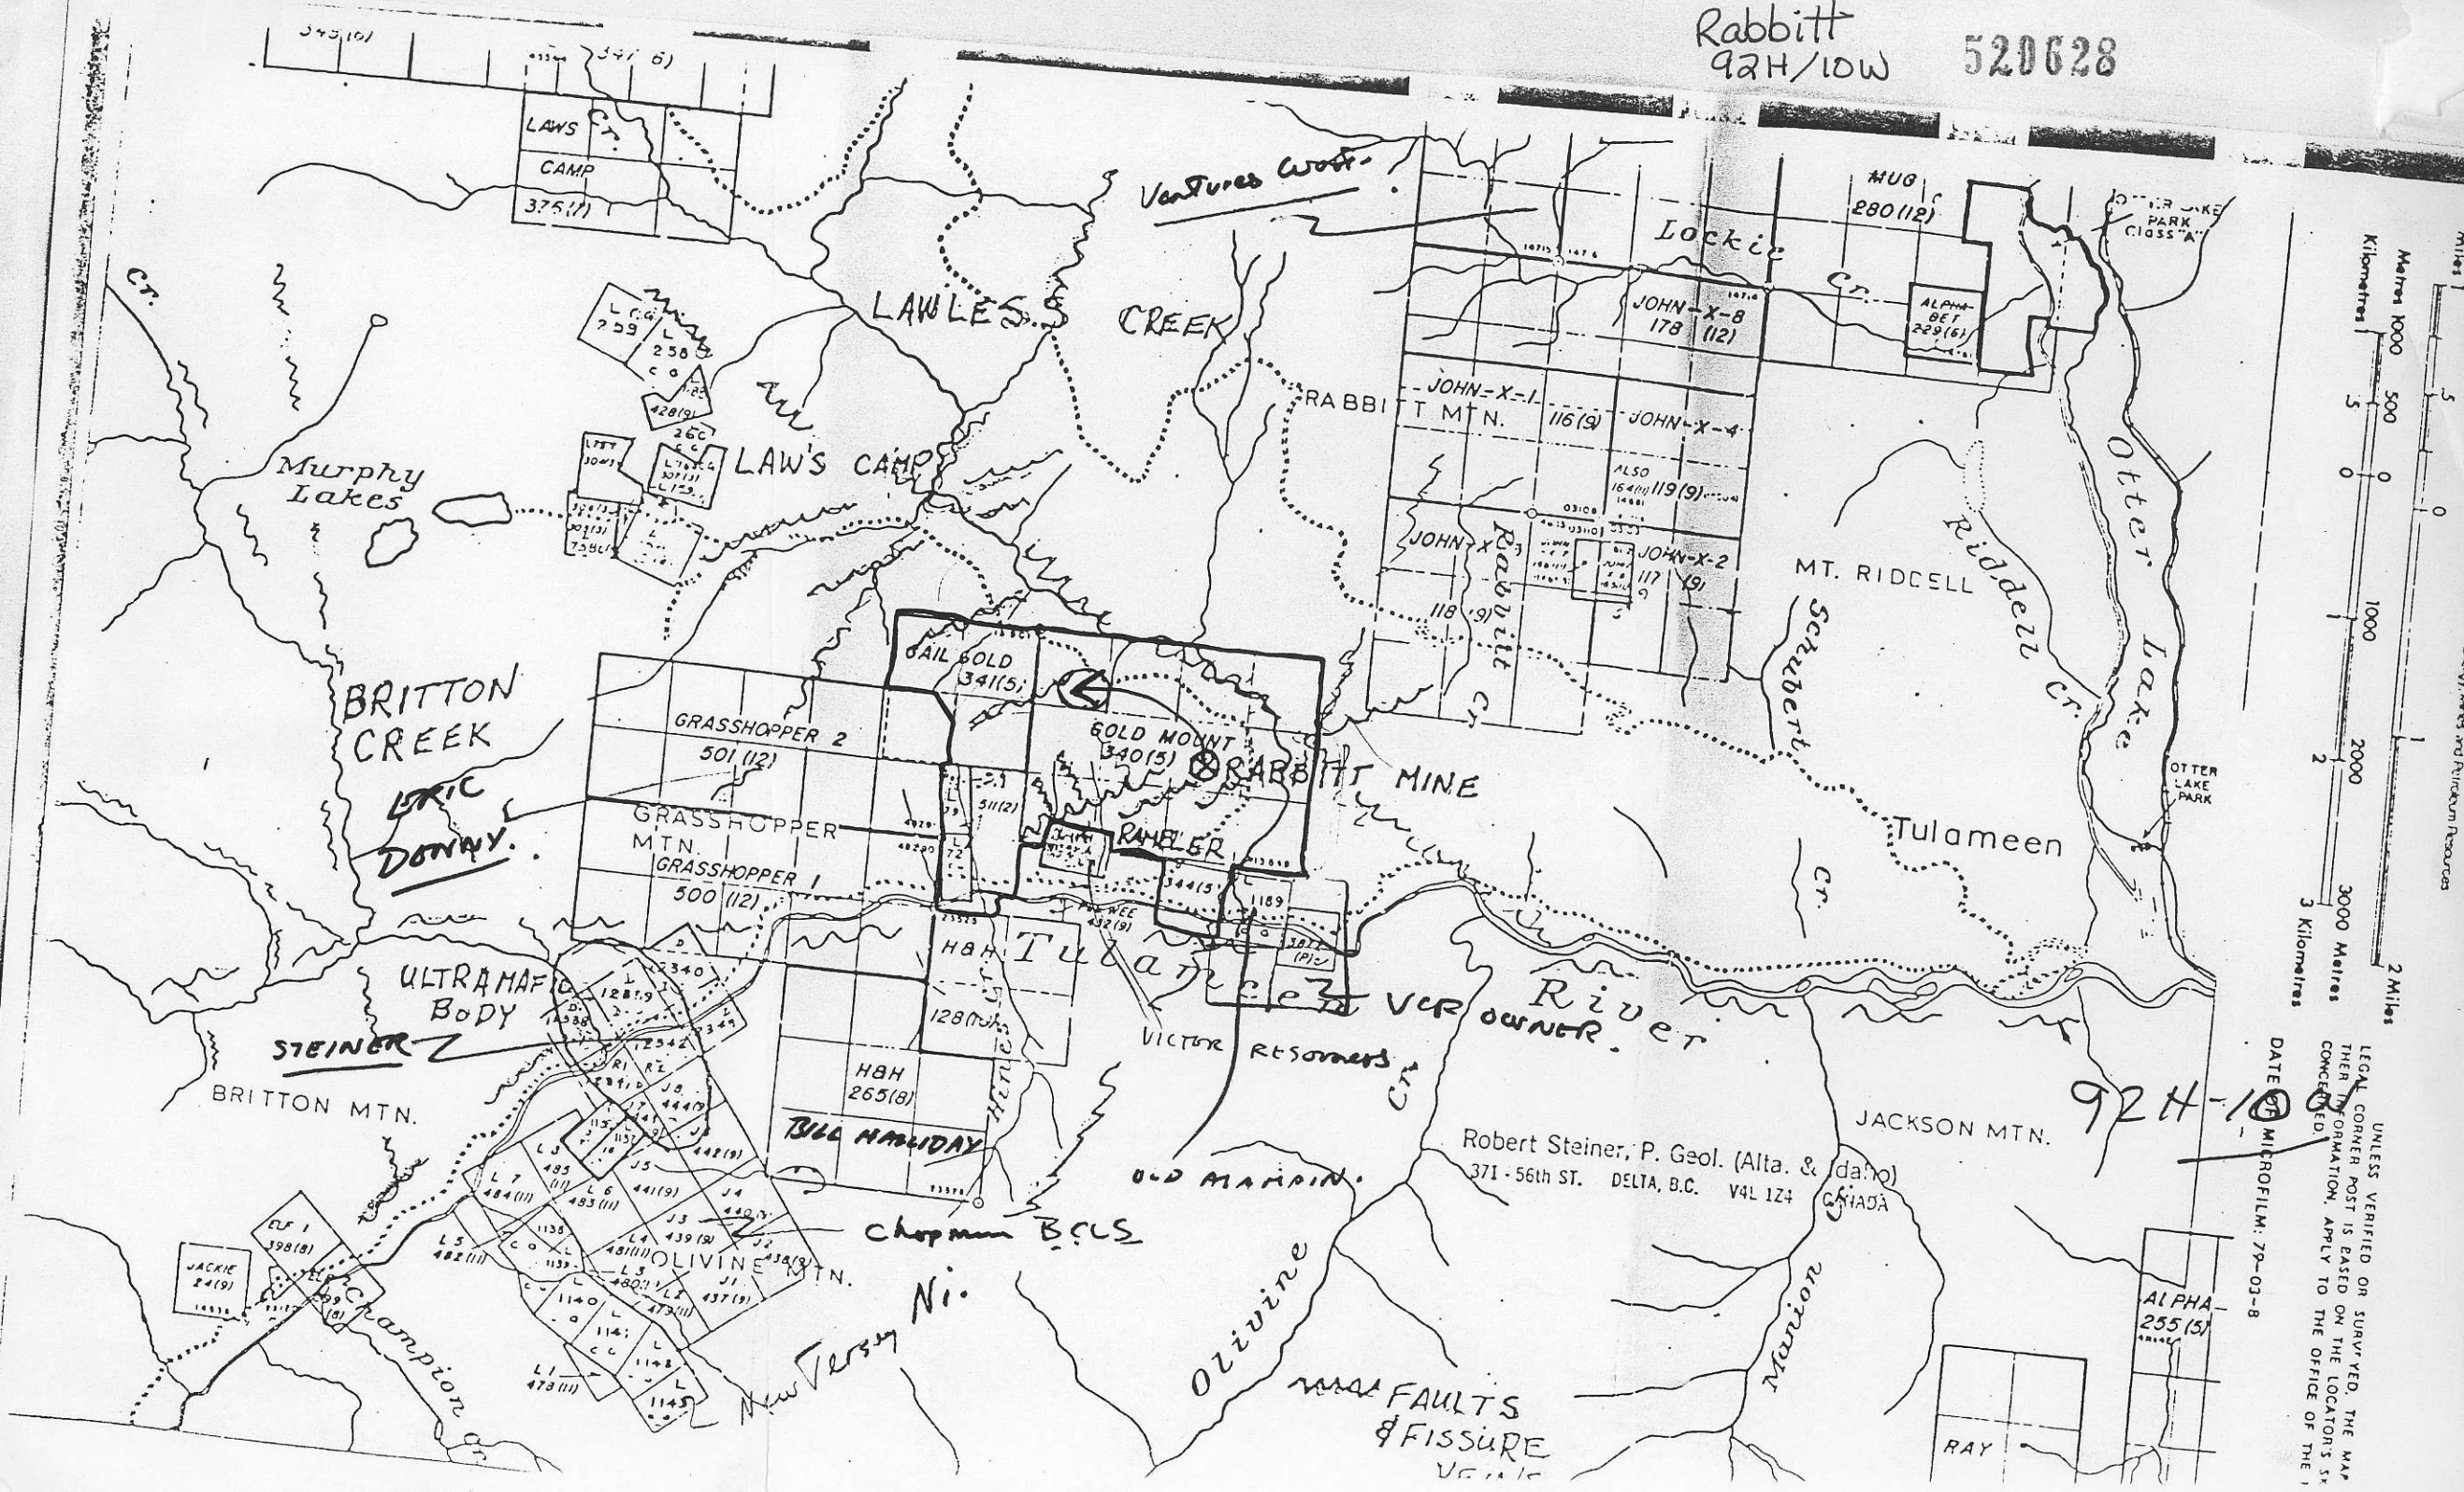

Rabbitt
92H/10W

520628

UNLESS VERIFIED OR SURVEYED, THE MAP
 CORNER POST IS BASED ON THE LOCATOR'S SK
 INFORMATION, APPLY TO THE OFFICE OF THE
 DATE OF MICROFILM: 79-03-8

Robert Steiner, P. Geol. (Alta. & da:yo)
 371 - 56th ST. DELTA, B.C. V4L 1Z4 CANADA

92H-10W