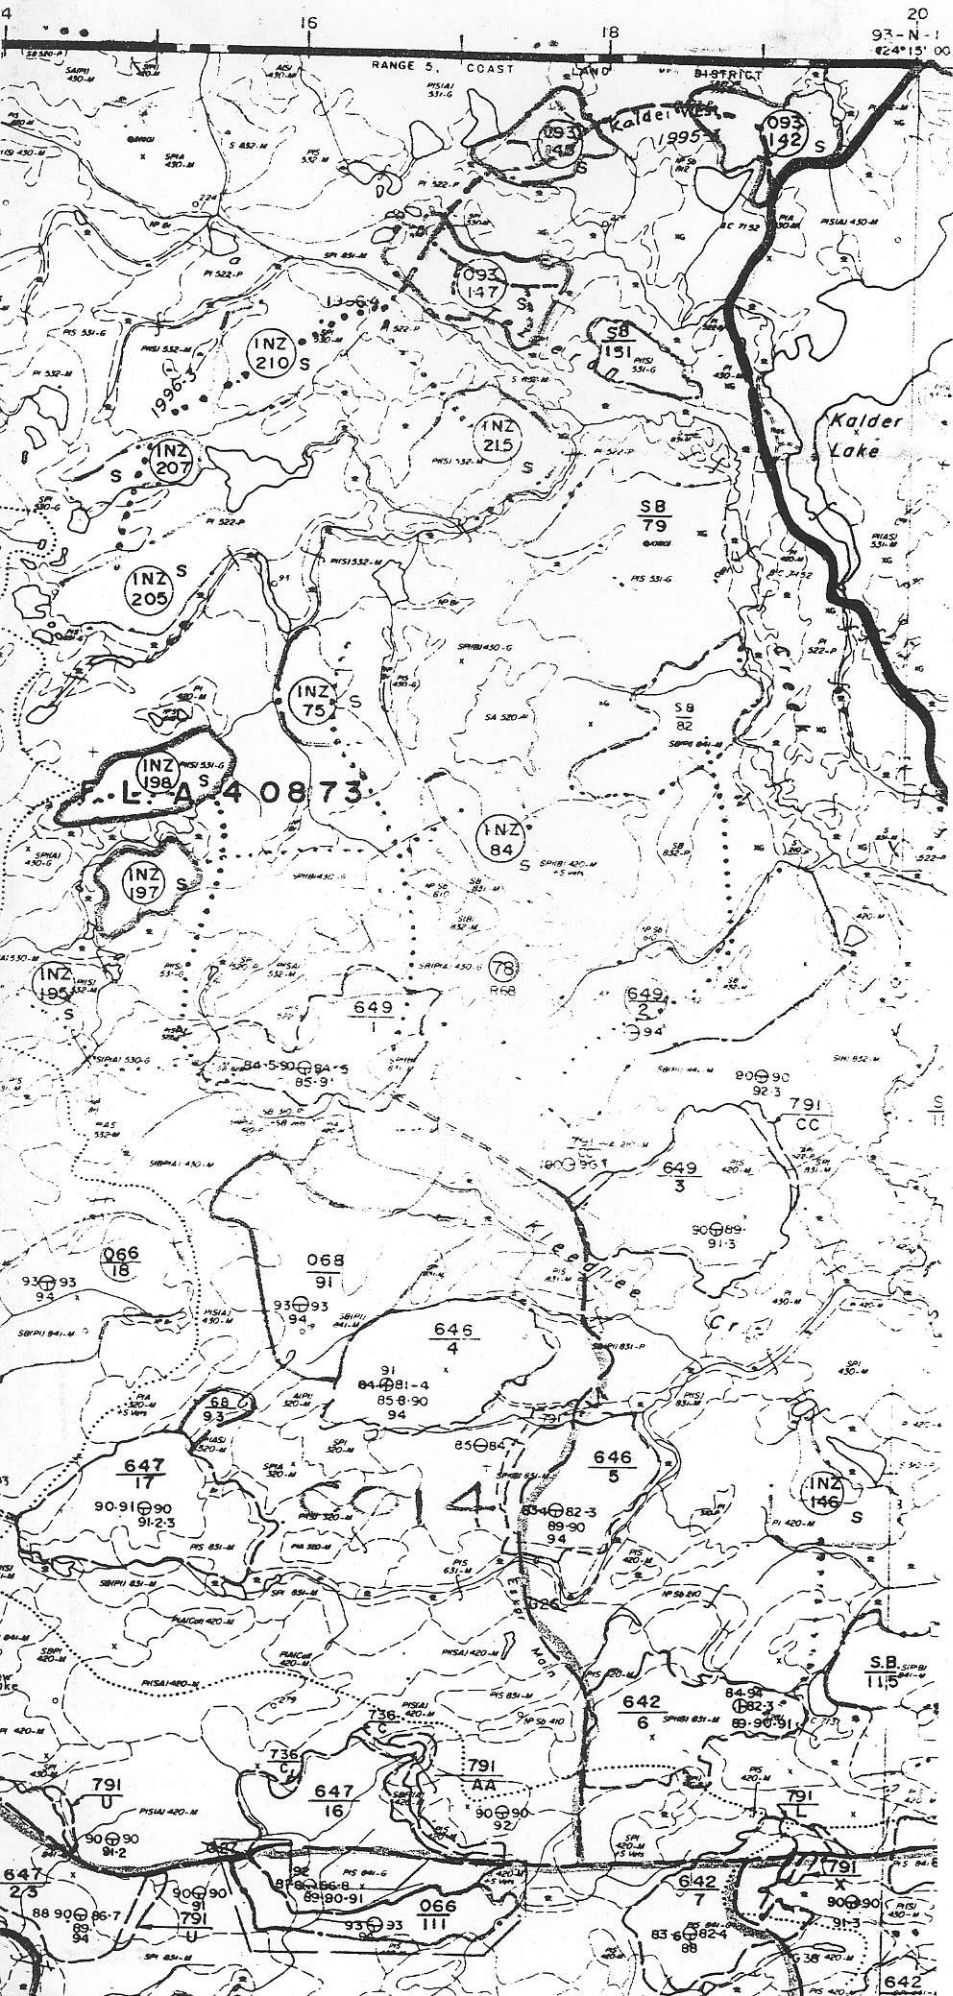

FRAN

FRAN #2

520395  
FRAN  
93K/16

CLAIM

SAMPLES  
TAKEN  
FIRST SWITCH  
TOP ROAD

This is a copy of a  
Canadian Forest Products Ltd.  
Logging Road Map.  
Scale 1:50 000

INZANA  
MEN

Benoit  
Lakes

Creeek

FLA40873

FLA40875

39

A45316

SB  
38  
A45338

chip sample  
sort tree

50

chip sample  
sort tree

SB  
36  
A45315

728  
33  
728  
27.80 KM

736  
26

727  
26

071  
55

306  
065

728  
28