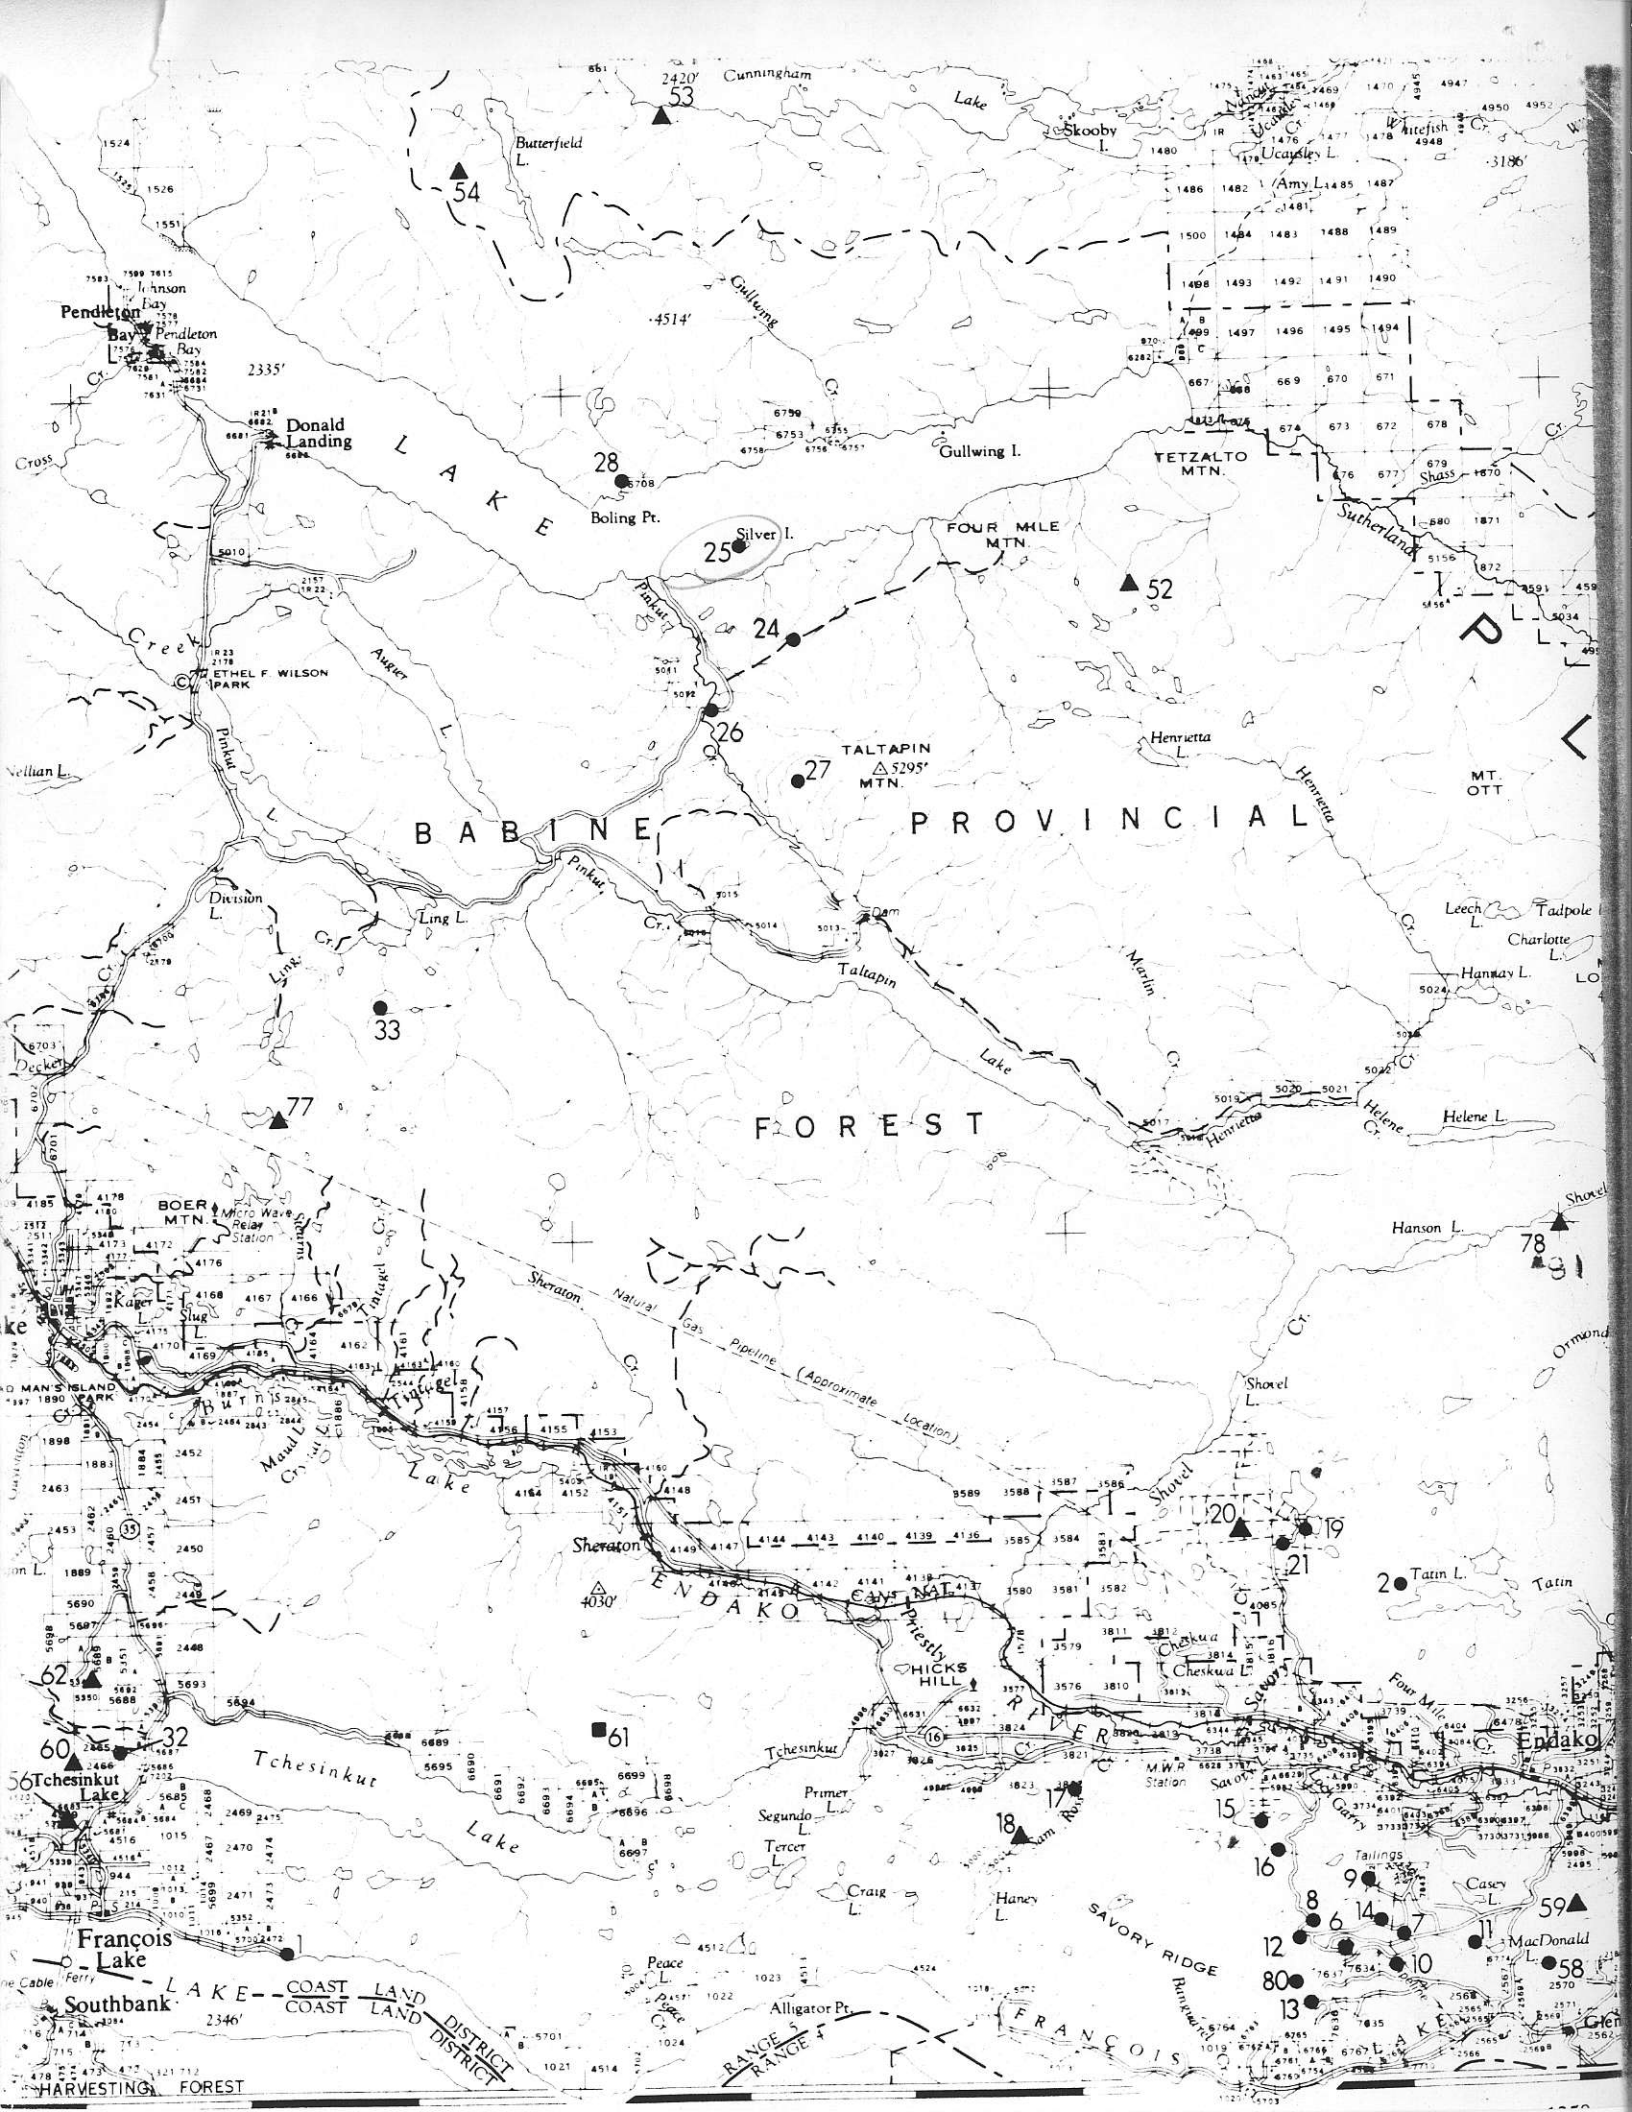

BABINE PROVINCIAL FOREST

Pendleton Bay

Donald Landing

Silver I.

FOUR MILE MTN.

TETZALTO MTN.

TALTAPIN MTN. 5295'

FOREST

BOER MTN.

ENDAKO CANYON

HICKS HILL

François Lake

Endako

Southbank

FRANÇOIS LAKE

HARVESTING FOREST

COAST LAND DISTRICT

ALLIGATOR PT.

SAVORY RIDGE

Green