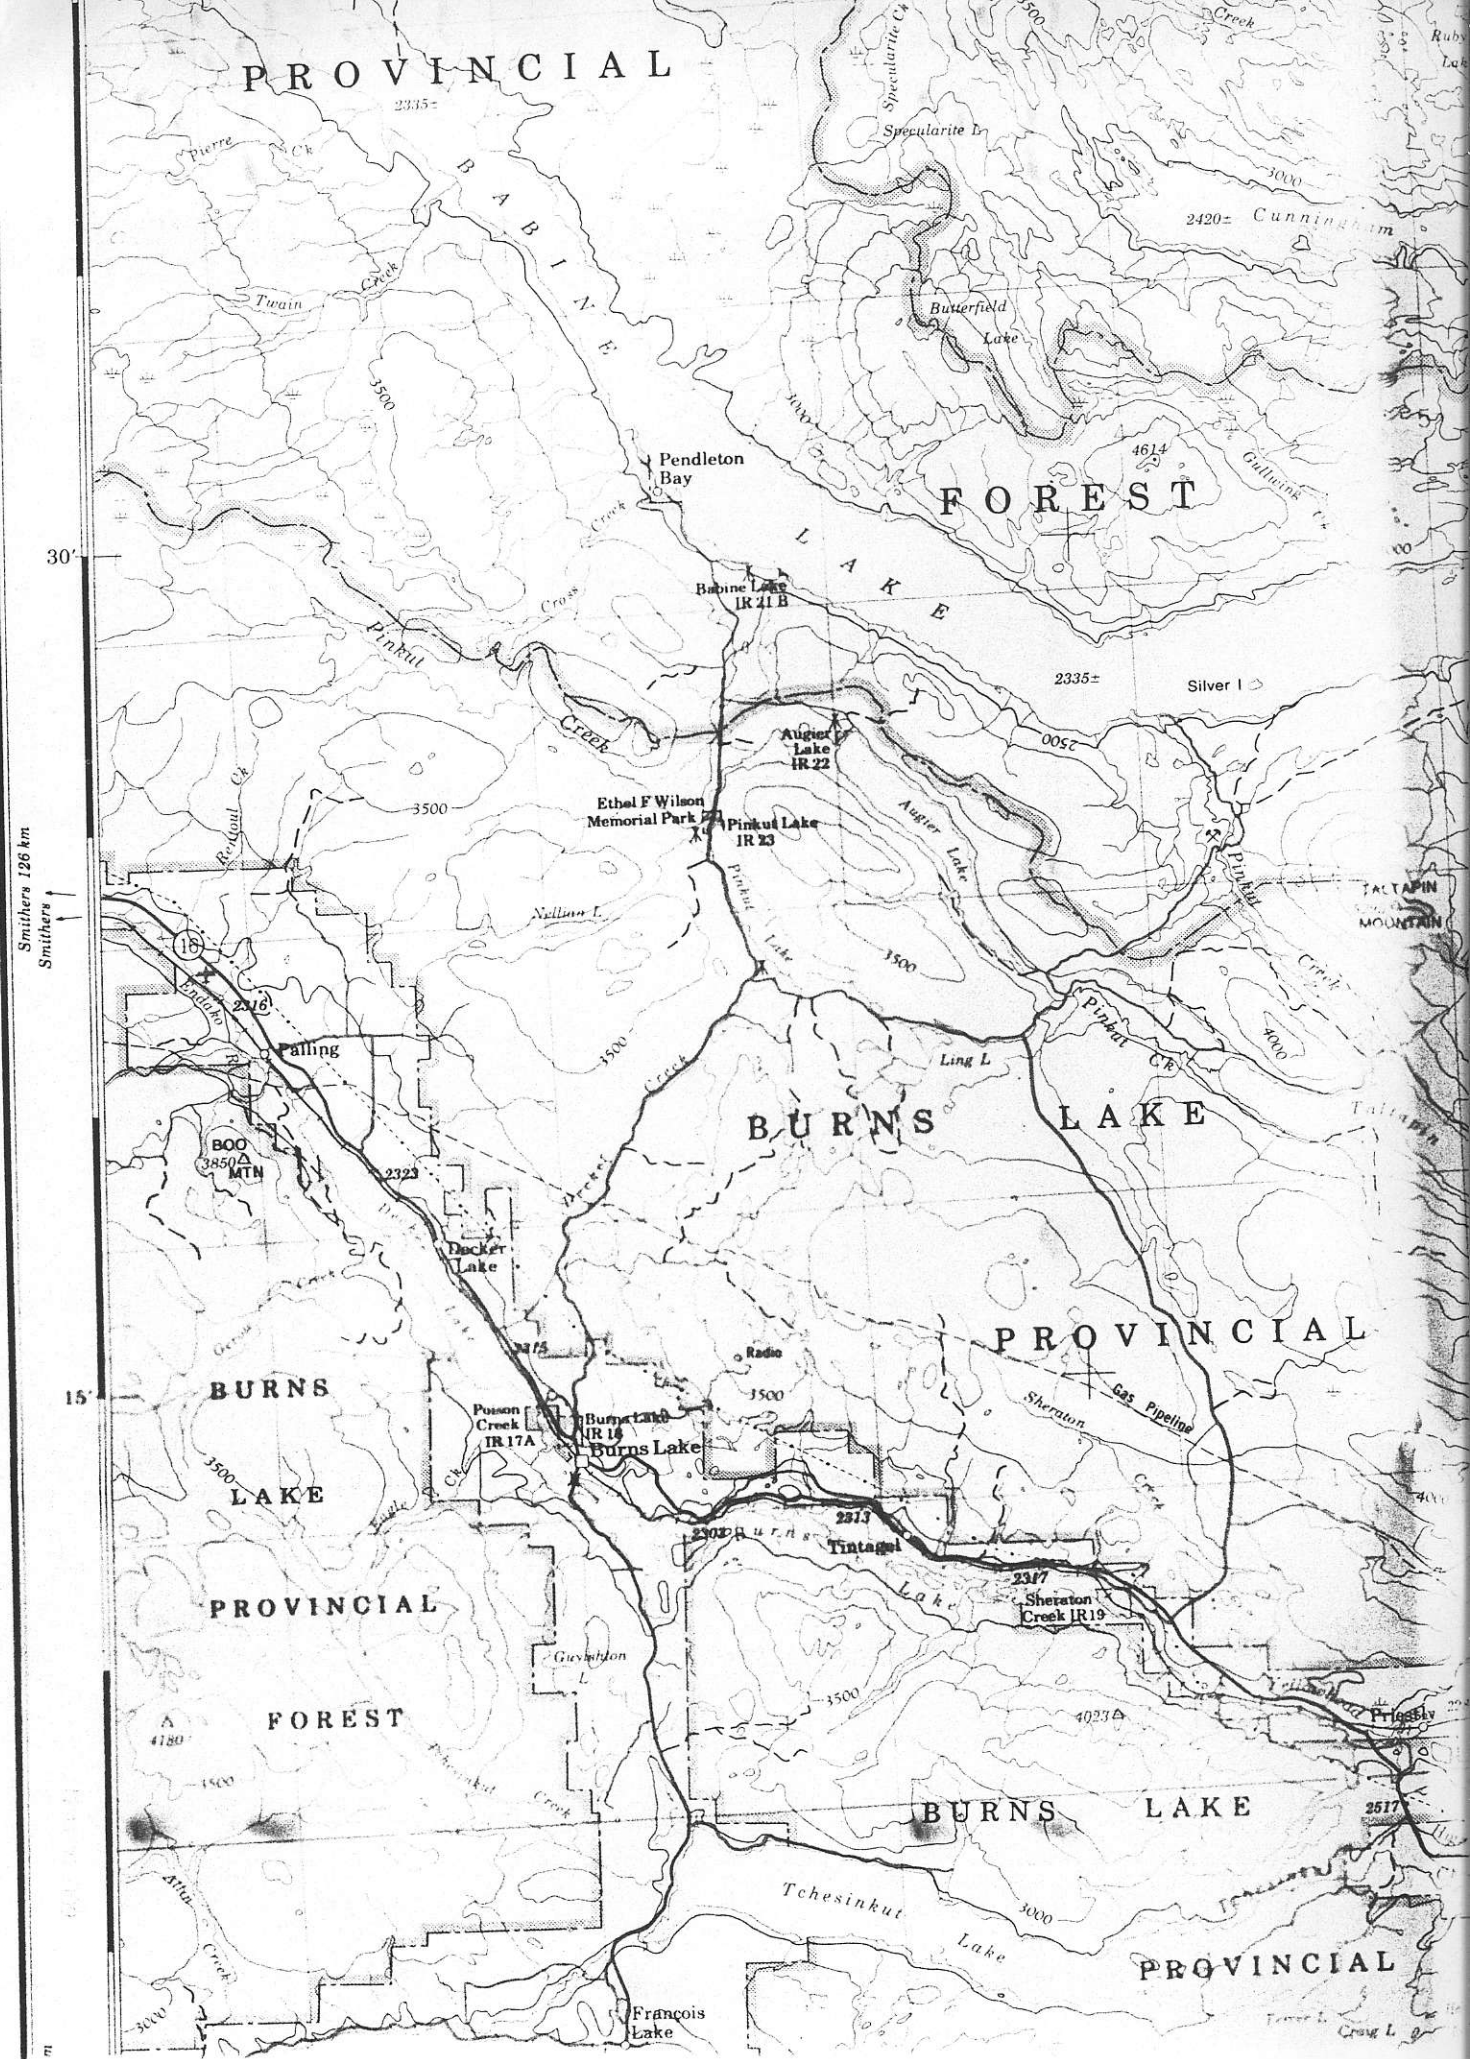

PROVINCIAL

2335±

BABINE

FOREST

30°

Pendleton Bay

Babine Lake IR 21 B

2335±

Silver I

Ethel F Wilson Memorial Park

Augier Lake IR 22

Pinkut Lake IR 23

Smithers 126 km
Smithers

16

Palling

800
3850
MTN

Duckler Lake

BURNS LAKE

PROVINCIAL

15°

BURNS LAKE

Pousson Creek IR 17 A

Burns Lake IR 18

Radio

Sheraton Gas Pipeline

PROVINCIAL

FOREST

A
4180

2300 Burns

Tantalus Lake

2317
Sheraton Creek IR 19

BURNS LAKE

PROVINCIAL

Francois Lake

Tchesinkut Lake

3517