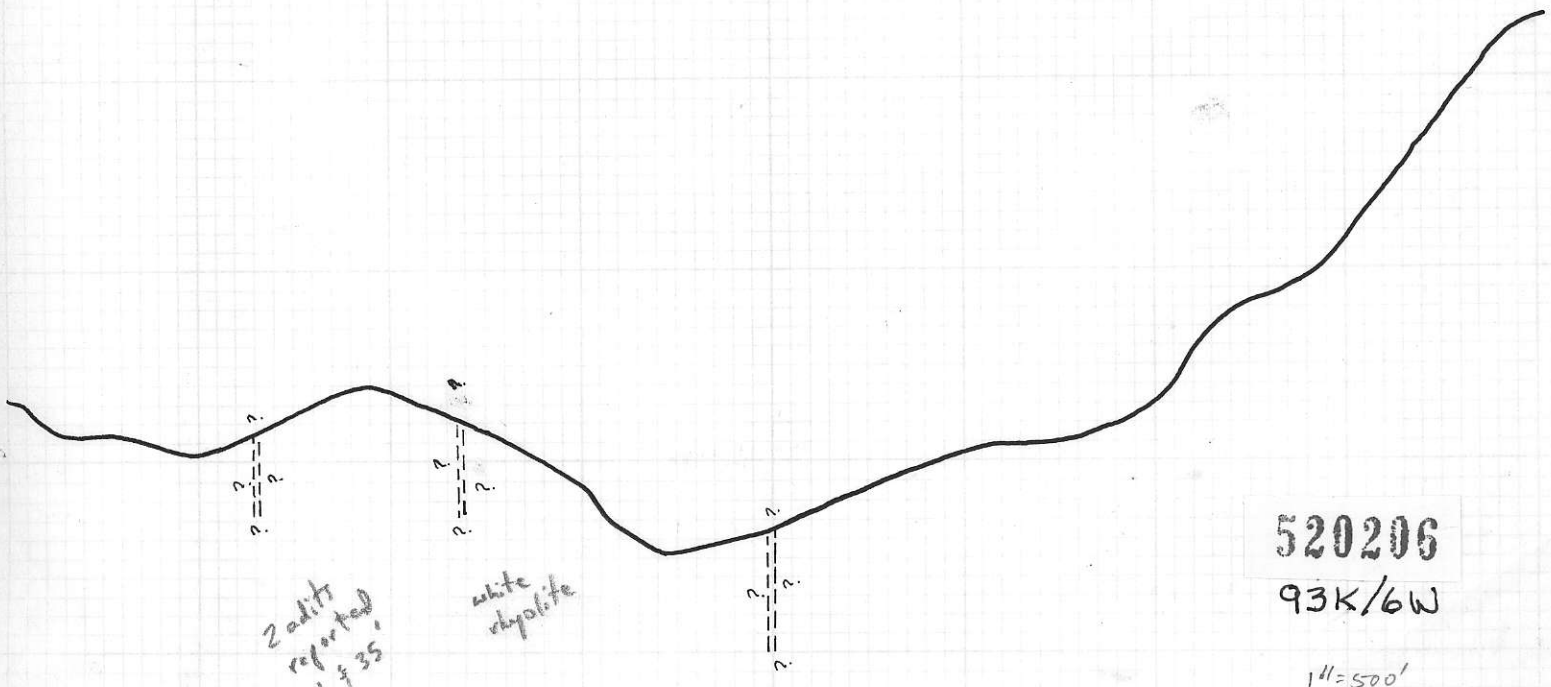

BABINE  
LAKE

----- younger, narrow high grade silver veins  
 ===== older, wide, low grade veins

520206  
 93K/6W  
 1" = 500'