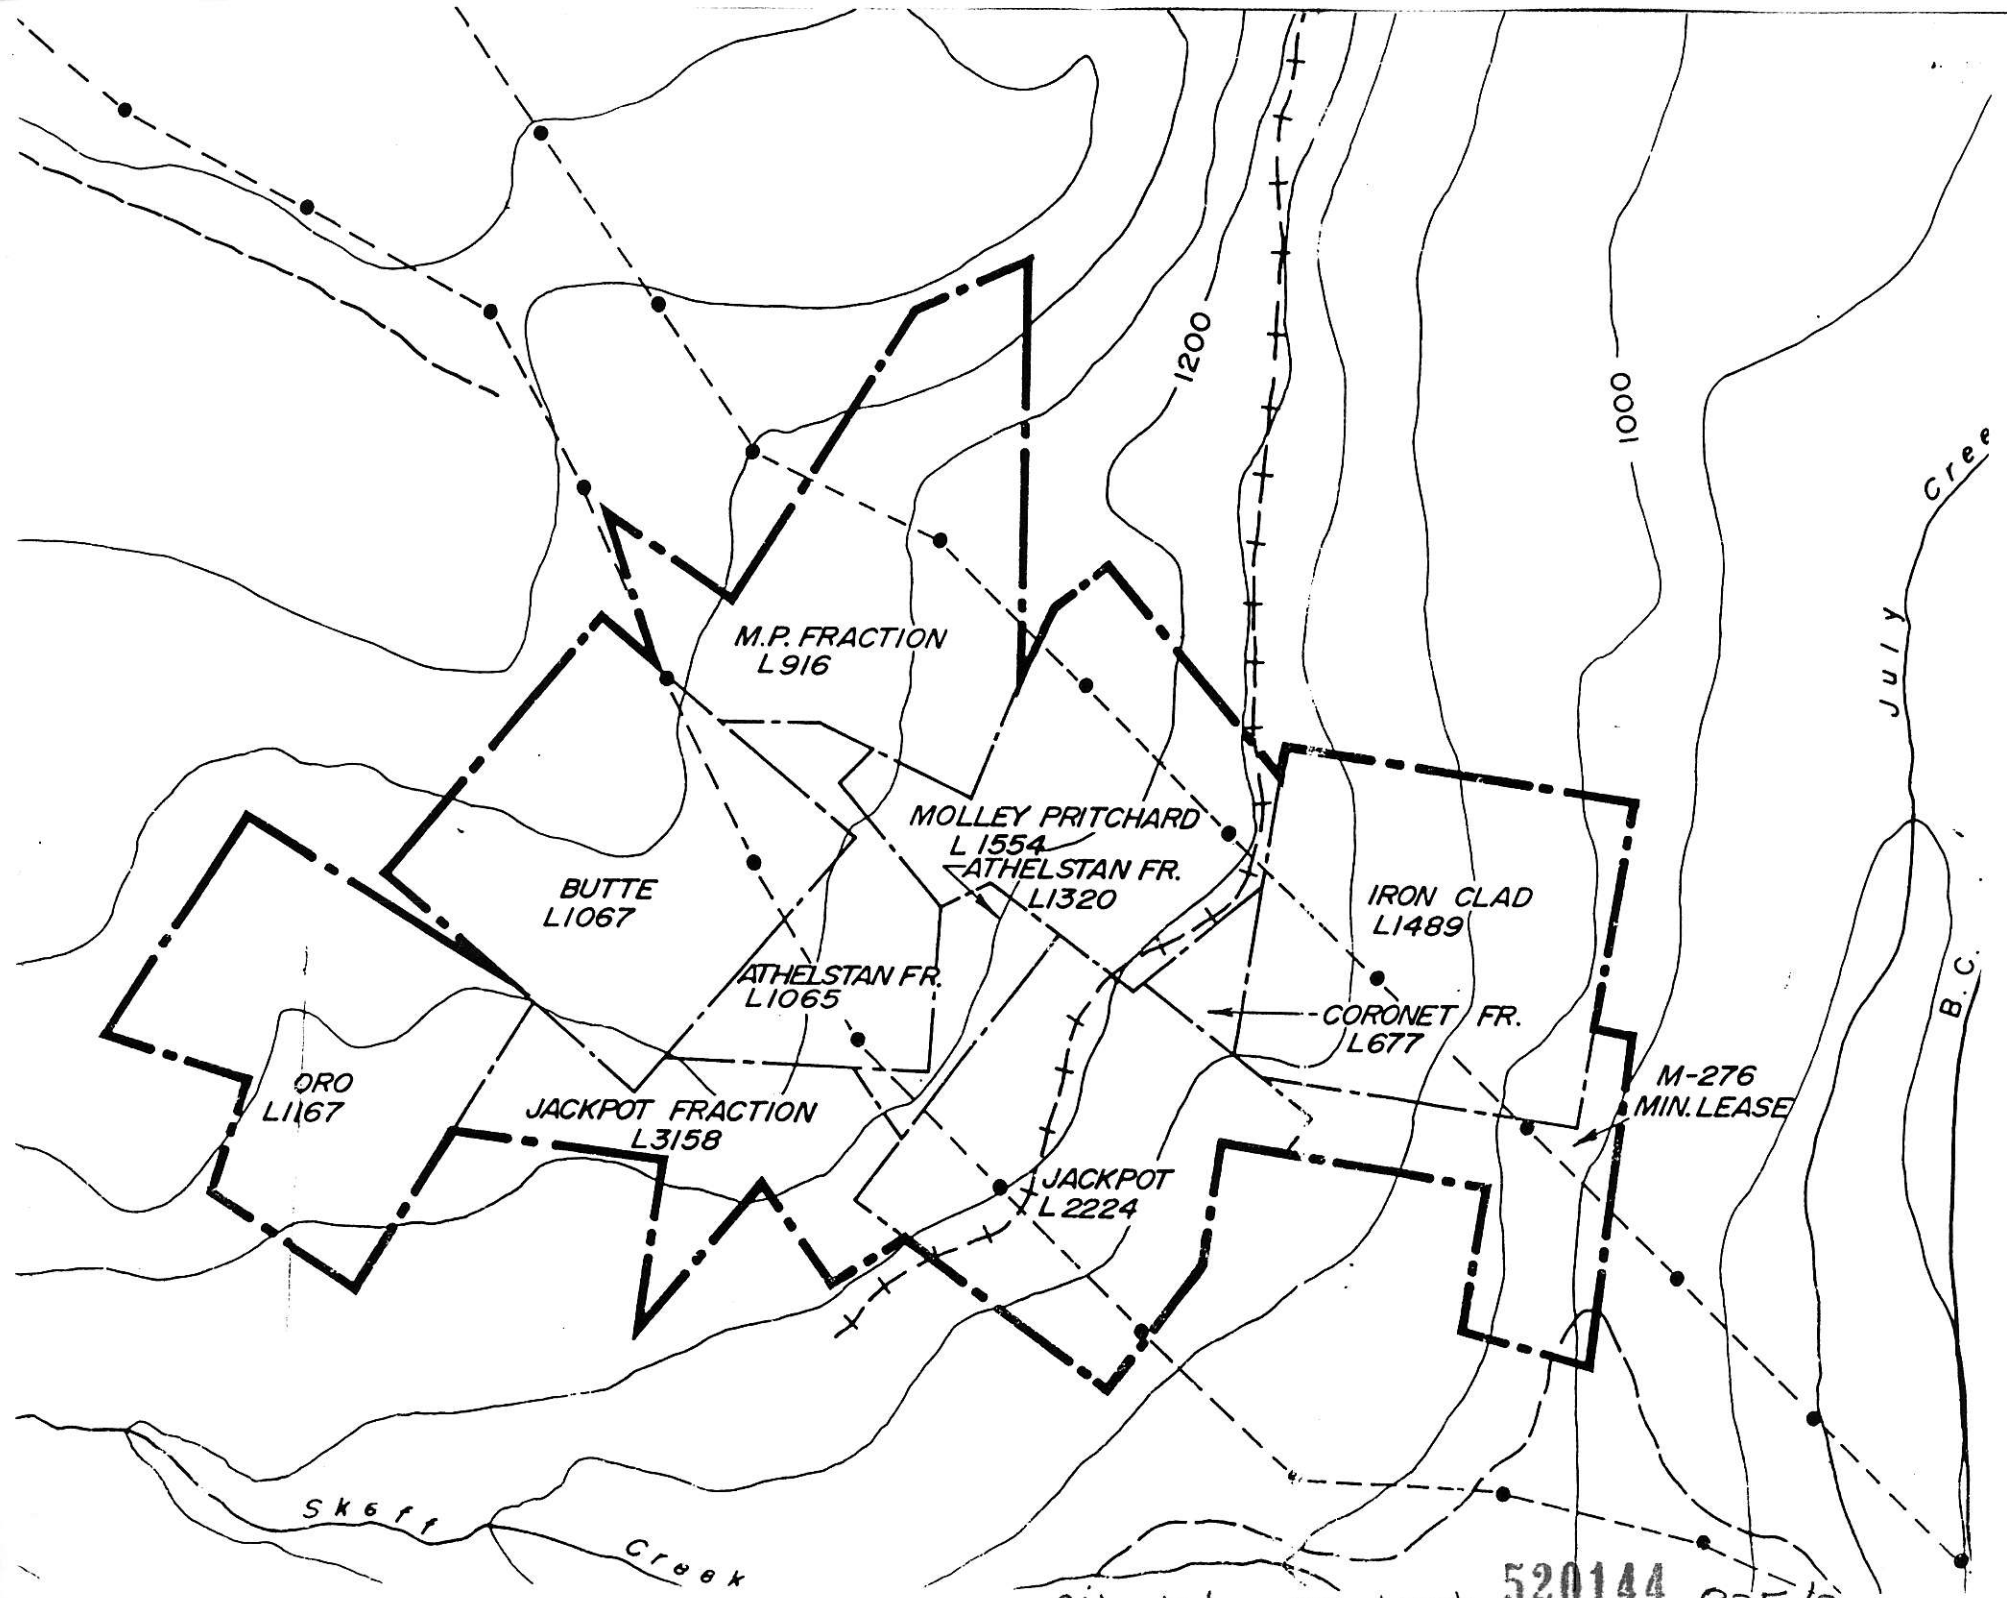

MOTHERLODE PIT
Cu Au Ag

KRR DISCOVERY ZONE
Au

PHOENIX MINE AREA

OLD IRONSIDES PIT
Cu Au Ag

RIMACAN RESOURCES Ltd.
ATHELSTAN-JACKPOT MP.

ATHELSTAN STOPE

JACKPOT STOPE

CITY OF
GRAND FORKS

Sphalerite, galena, chalcopyrite, tetrahedrite, silver, gold, pyrite in quartz veins

Arsenopyrite and Pyrite replacement deposits in talc carbonate rock with gold, silver and copper

Galena, Sphalerite, Silver and Pyrite in quartz veins

GREENWOOD - PHOENIX AREA
SCALE: 1 INCH = 2 MILES

- LEGEND**
- TRIASSIC SEDIMENTS
 - QUARTZ PORPHYRY
 - CORYELL SYENITE
 - NELSON GRANODIORITE
 - SERPENTINE & GABRO

520143
82E/2

M.P. FRACTION
L916

BUTTE
L1067

SK6FF
Creek

July
Creek

B.C.

Athelstan-Jackpot 520144 82E/2