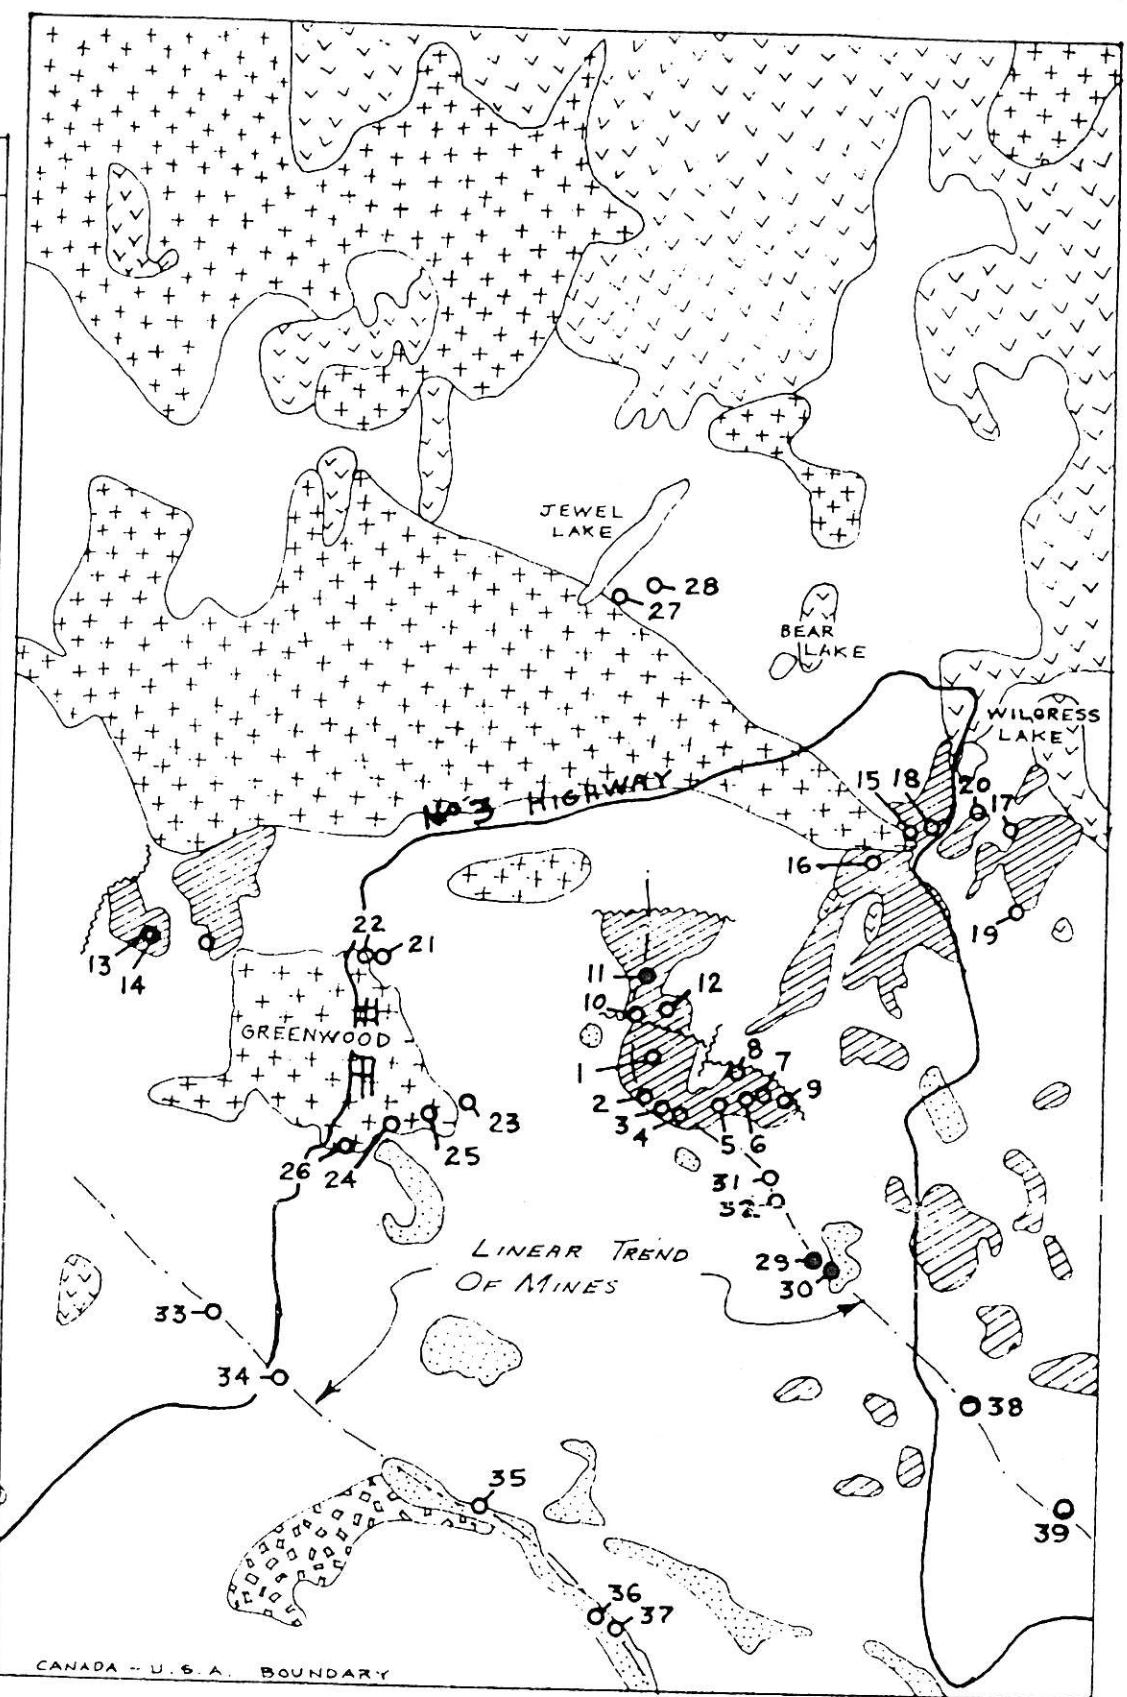

MOTHERLODE PIT
Cu Au Ag

KRR DISCOVERY ZONE
Au

PHOENIX MINE AREA

OLD IRONSIDES PIT
Cu Au Ag

RIMACAN RESOURCES Ltd.
ATHELSTAN-JACKPOT MP.

ATHELSTAN STOPE

JACKPOT STOPE

CITY OF GRAND FORKS

CANADA
U.S.A.

Athelstan-Jackpot

520142
82E/2

GRENOBLE / TECH

MINES AND MINERAL PRODUCTION GREENWOOD - PHOENIX AREA

MINE	PRODUCTION PERIOD	TONS ORE	COPPER (lbs)	GOLD (oz)	SILVER (oz)	LEAD (lbs)	ZINC (lbs)	ORE TYPE
OLD IRONSIDES								Chalcopyrite, Gold, Tetrahedrite plus Magnetite, Pyrite and Pyrrhotite in skarn zones.
KNOBHILL								
GREY EAGLE								
WAR EAGLE								
MONARCH								
RAWHIDE	1899	1919	15,000,000	450,000,000	450,000	7,500,000		
SNOWSHOE								
GOLD DROP	1960	1966	5,000,000	70,000,000	100,000	200,000		
CURLEW								
IDAHO								
BROOKLYN								
STEMWINDER								
MOTHERLODE	1898	1919	3,772,723	70,101,047	159,349	632,652		
SUNSET	1958	1962	706,569	6,874,469	13,973	55,562		
EMMA	1901	1921	254,597	5,132,118	6,804	78,065		
ORO DENORA	1903	1917	136,447	3,727,194	3,744	30,652		
B.C.	1900	1919	103,476	9,025,707	1,002	214,275		
MOUNTAIN ROSE	1904	1910	11,629	48,514	6	178		
R. BELL	1901	1902	294	45,972		3,559		
BLUE BELL								
PROVIDENCE	1896	?	11,451		5,867	1,361,433	400,288	25,10
ELKHORN	PRIOR	1935	163		260	13,360	16,362	
SKYLARK								
E.P.U.								
BAY	PRIOR	1930	83		249	114		
DYNAMO		1934	20		8	165	1,631	
JEWEL								
DENTONIA			95,884		23,731	157,620	344,856	02
29. ATHELSTAN	PRIOR	1930	36,614	15965	5,781	6,757		
30. JACKPOT	1936	McArthur	2,000T. @	58 Au				
GOLDEN CROWN				1,160oz				
WINNIPEG				5941				
SKOMAC	1962	1964	738		32	3,995	31,873	
RUBY								
NO 7			15,152		2,971	99,987	213,926	13727
LEXINGTON								
CITY OF PARIS								
HESPERUS								
YANKEE BOY								

GREENWOOD - PHOENIX AREA
SCALE: 1 INCH = 2 MILES

- LEGEND**
- TRIASSIC SEDIMENTS
 - QUARTZ PORPHYRY
 - CORYELL SYENITE
 - NELSON GRANODIORITE
 - SERPENTINE & GABBRO

520143
82E/2