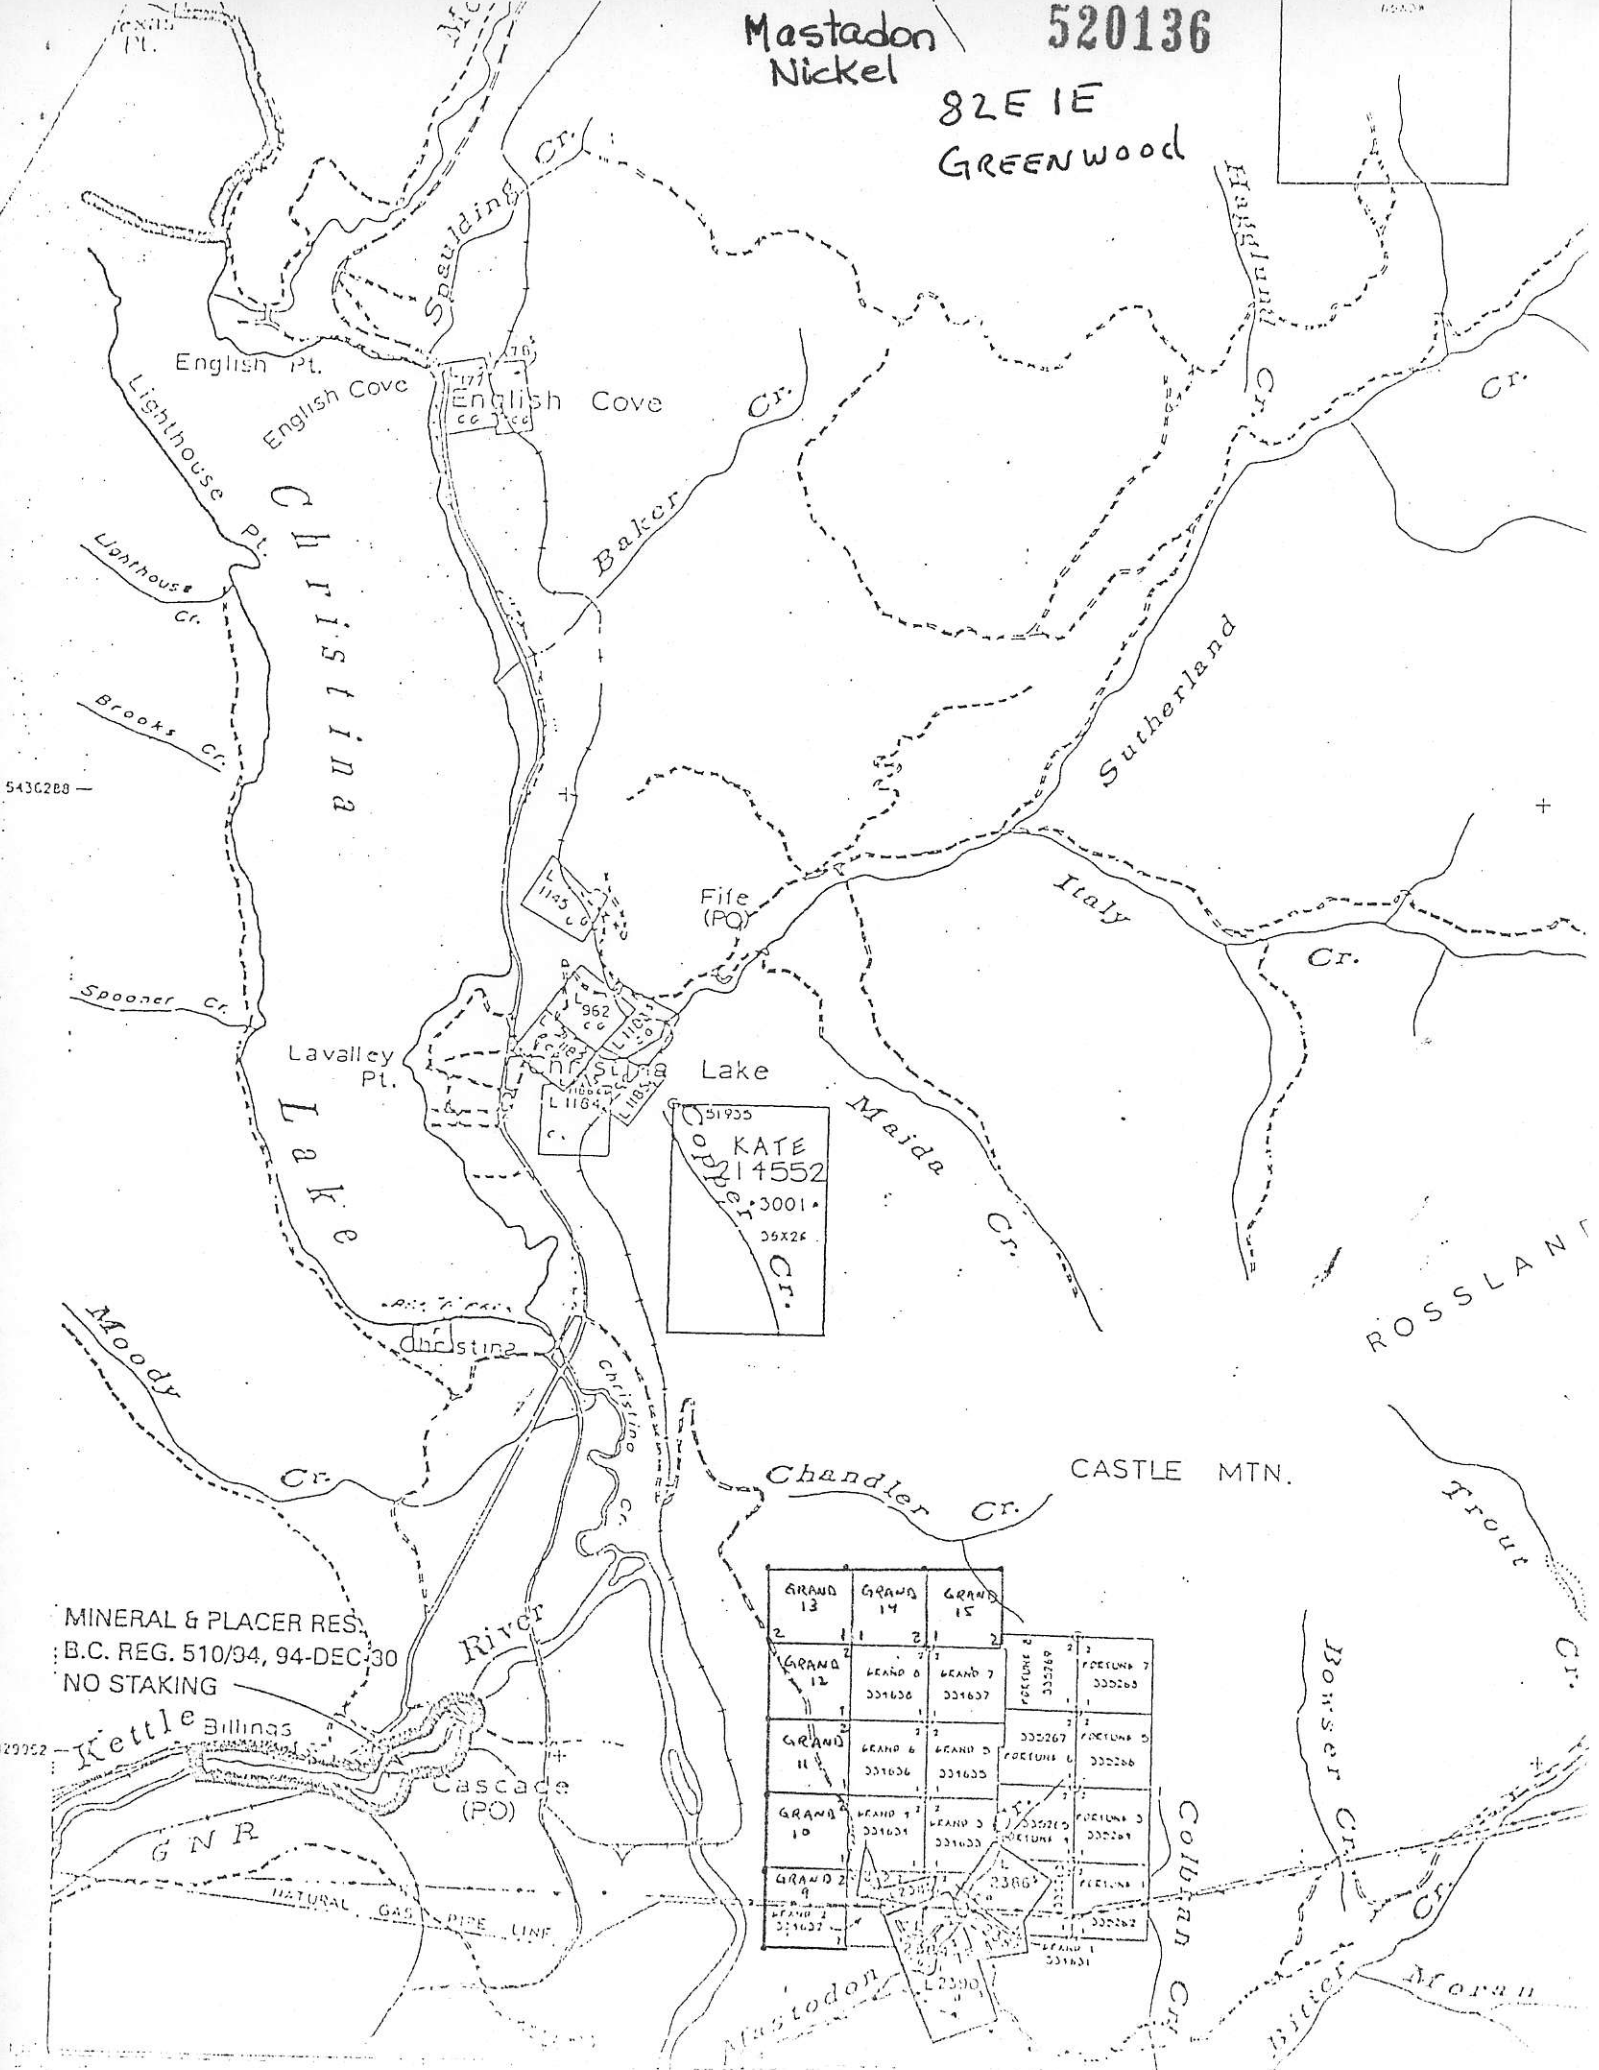

Mastadon Nickel 520136
 82E 1E
 GREENWOOD

MINERAL & PLACER RES.
 B.C. REG. 510/34, 94-DEC-30
 NO STAKING

GRAND 13	GRAND 14	GRAND 15		
2	1	2	2	2
GRAND 12	GRAND 8	GRAND 7	PORTION 2	PORTION 7
	331636	331637	332268	332269
GRAND 11	GRAND 6	GRAND 5	332267	PORTION 5
	331636	331635	PORTION 6	332268
GRAND 10	GRAND 4	GRAND 3	332265	PORTION 3
	331634	331633	PORTION 4	332269
GRAND 9			332264	PORTION 1
			331637	332267

Kettle Billings
 GNR
 NATURAL GAS PIPE LINE
 Cascade (PO)

Mastadon