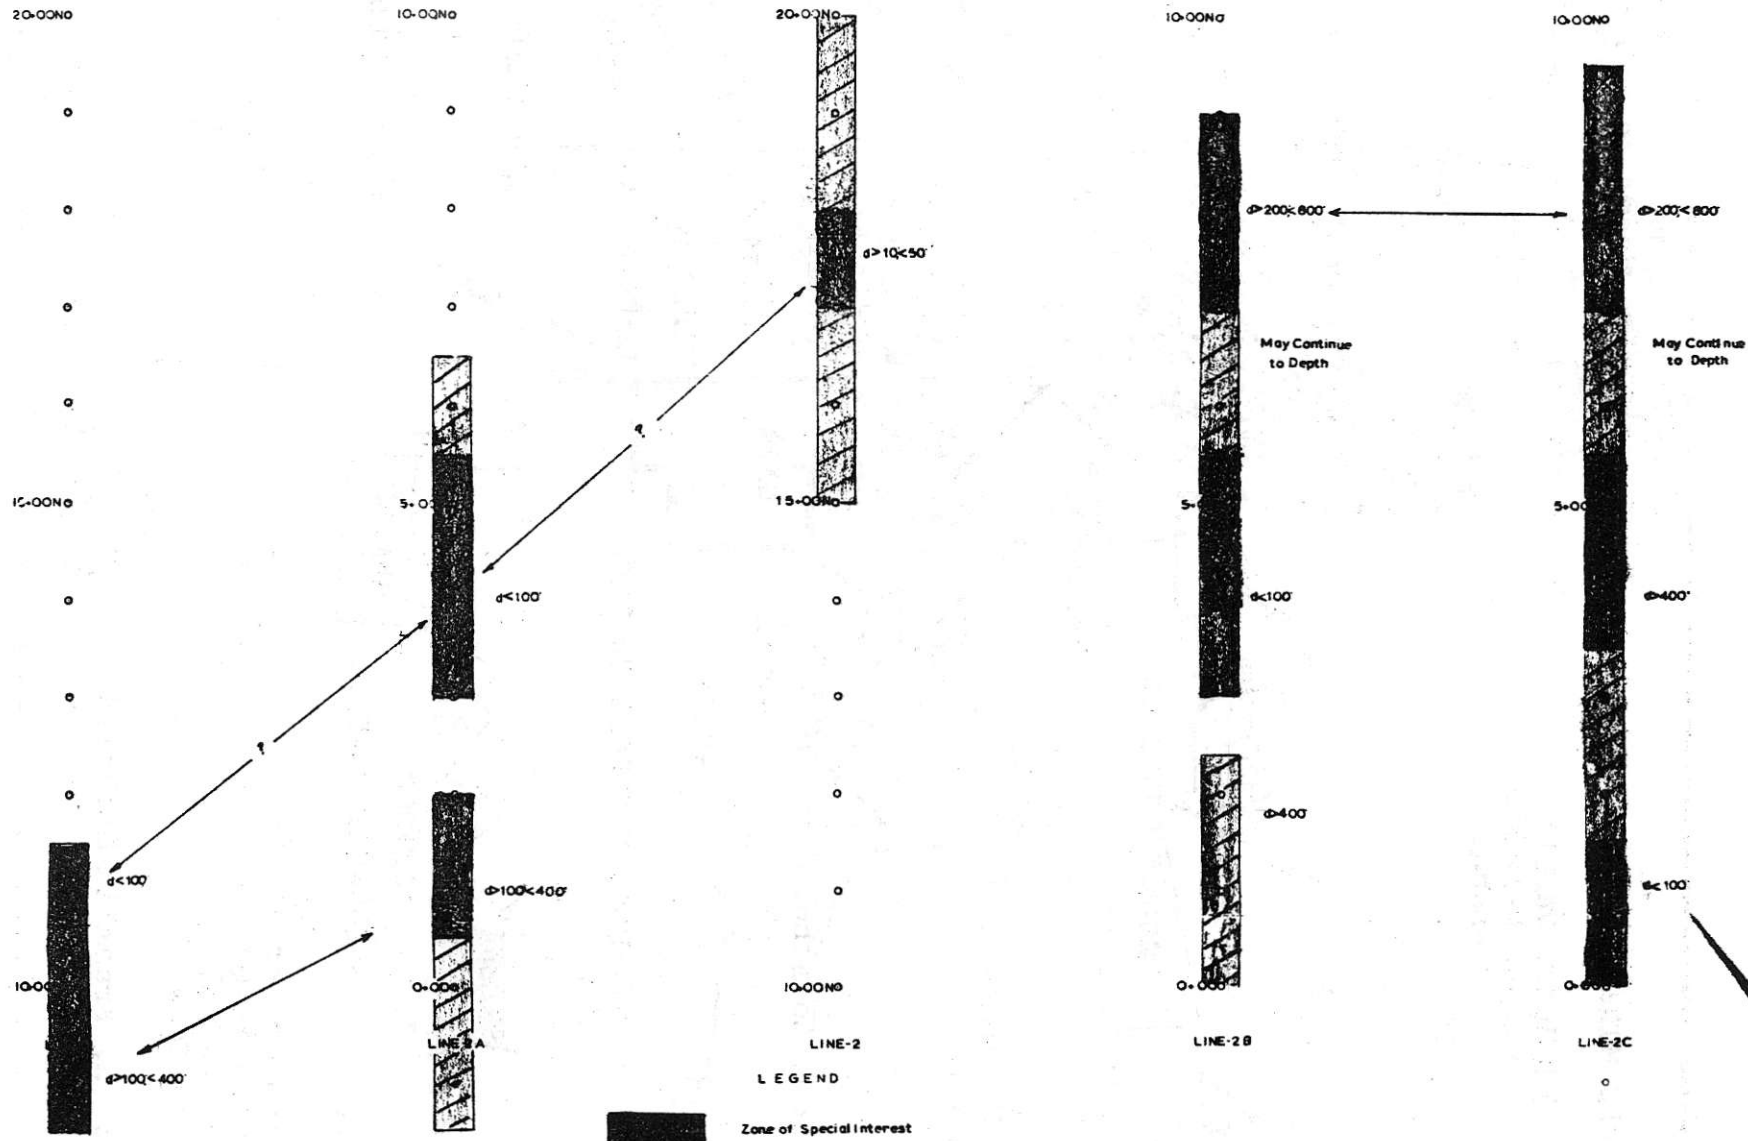

JERICHO MINES LIMITED, N. P. L.

HIGHLAND VALLEY
British Columbia.
Canada.

Gate of, Main Gas Line
Roads to Kamloops
& Merritt.
Guichon R.

THE
ORE RICH AREA
of
Highland Valley

This Plan has been Prepared
from information believed
reliable, but individual
ownership and locations
are not certified.

Nov.19th., 1962. R. Franklin Stibbard

Craigmont 8 miles

250100

- LINE-2
LEGEND
- Zone of Special Interest
 - Zone of Possible Interest
 - Peak Intensity
 - Estimated Limits of Depth in Feet
 - Apparent Trend
 - Possible Trend
 - IP Station

2-0050
JERICHO MINES LIMITED
HIGHLAND VALLEY, B.C.
 INDUCED POLARIZATION SURVEY
 DETAIL AREA
INTERPRETATION
 Scale 1 inch = 100 feet

Survey terminated 400' southeast of Line 2-c.
Indicated orebody continues.