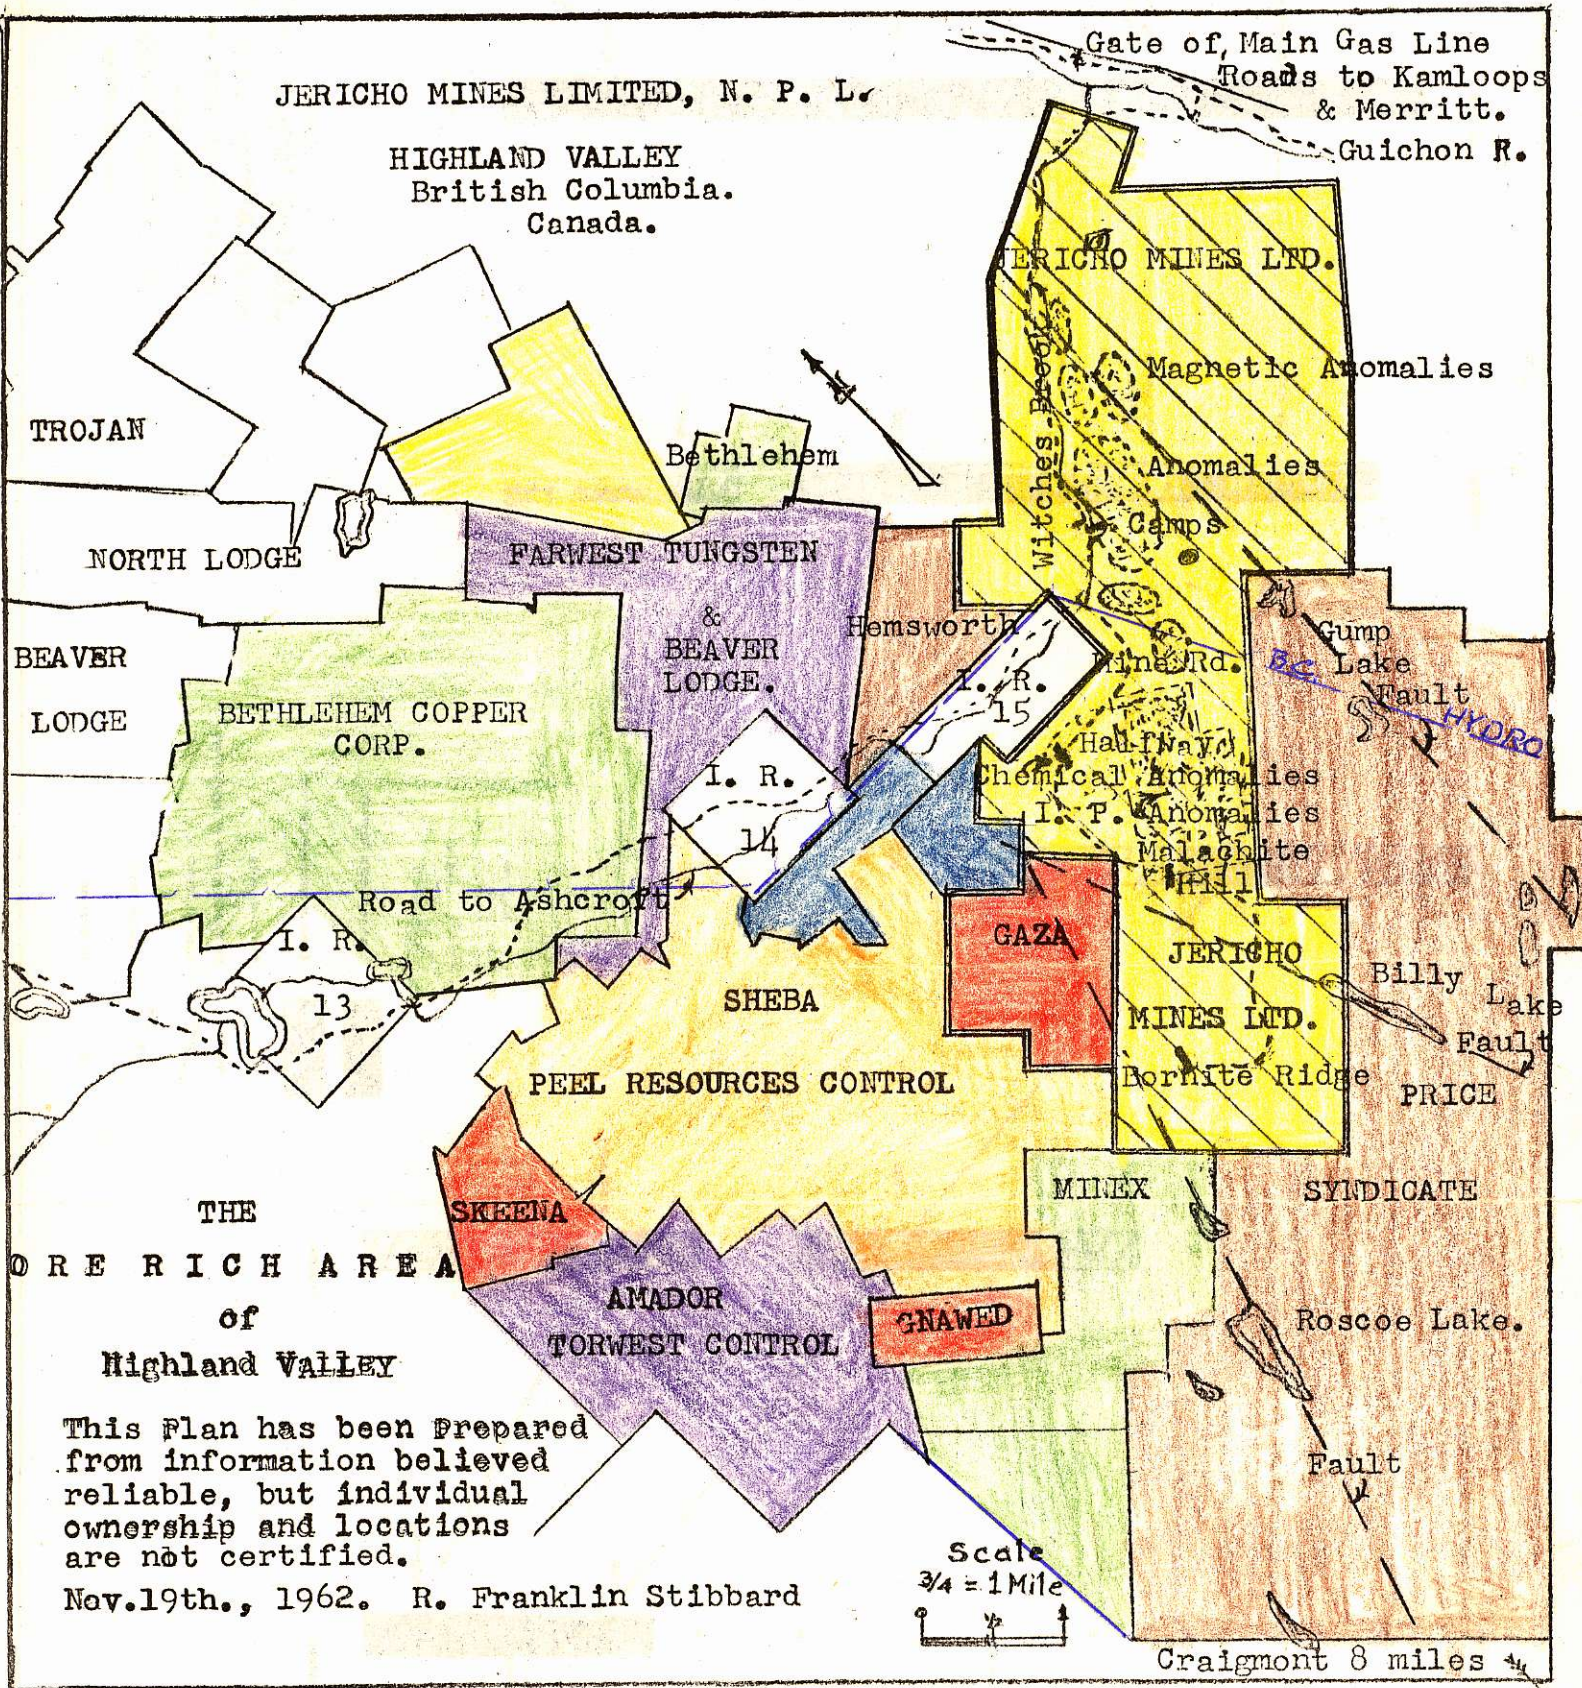

JERICHO MINES LIMITED, N. P. L.

HIGHLAND VALLEY
British Columbia.
Canada.

Gate of, Main Gas Line
Roads to Kamloops
& Merritt.
Guichon R.

THE
ORE RICH AREA
of
Highland Valley

This Plan has been Prepared
from information believed
reliable, but individual
ownership and locations
are not certified.

Nov.19th., 1962. R. Franklin Stibbard

Craigmont 8 miles

250100

- LINE-2
LEGEND
- Zone of Special Interest
 - Zone of Possible Interest
 - Peak Intensity
 - Estimated Limits of Depth in Feet
 - Apparent Trend
 - Possible Trend
 - IP Station

2-0050
JERICHO MINES LIMITED
HIGHLAND VALLEY, B.C.
 INDUCED POLARIZATION SURVEY
 DETAIL AREA
INTERPRETATION
 Scale 1 inch = 100 feet

Survey terminated 400' southeast of Line 2-c.
Indicated orebody continues.