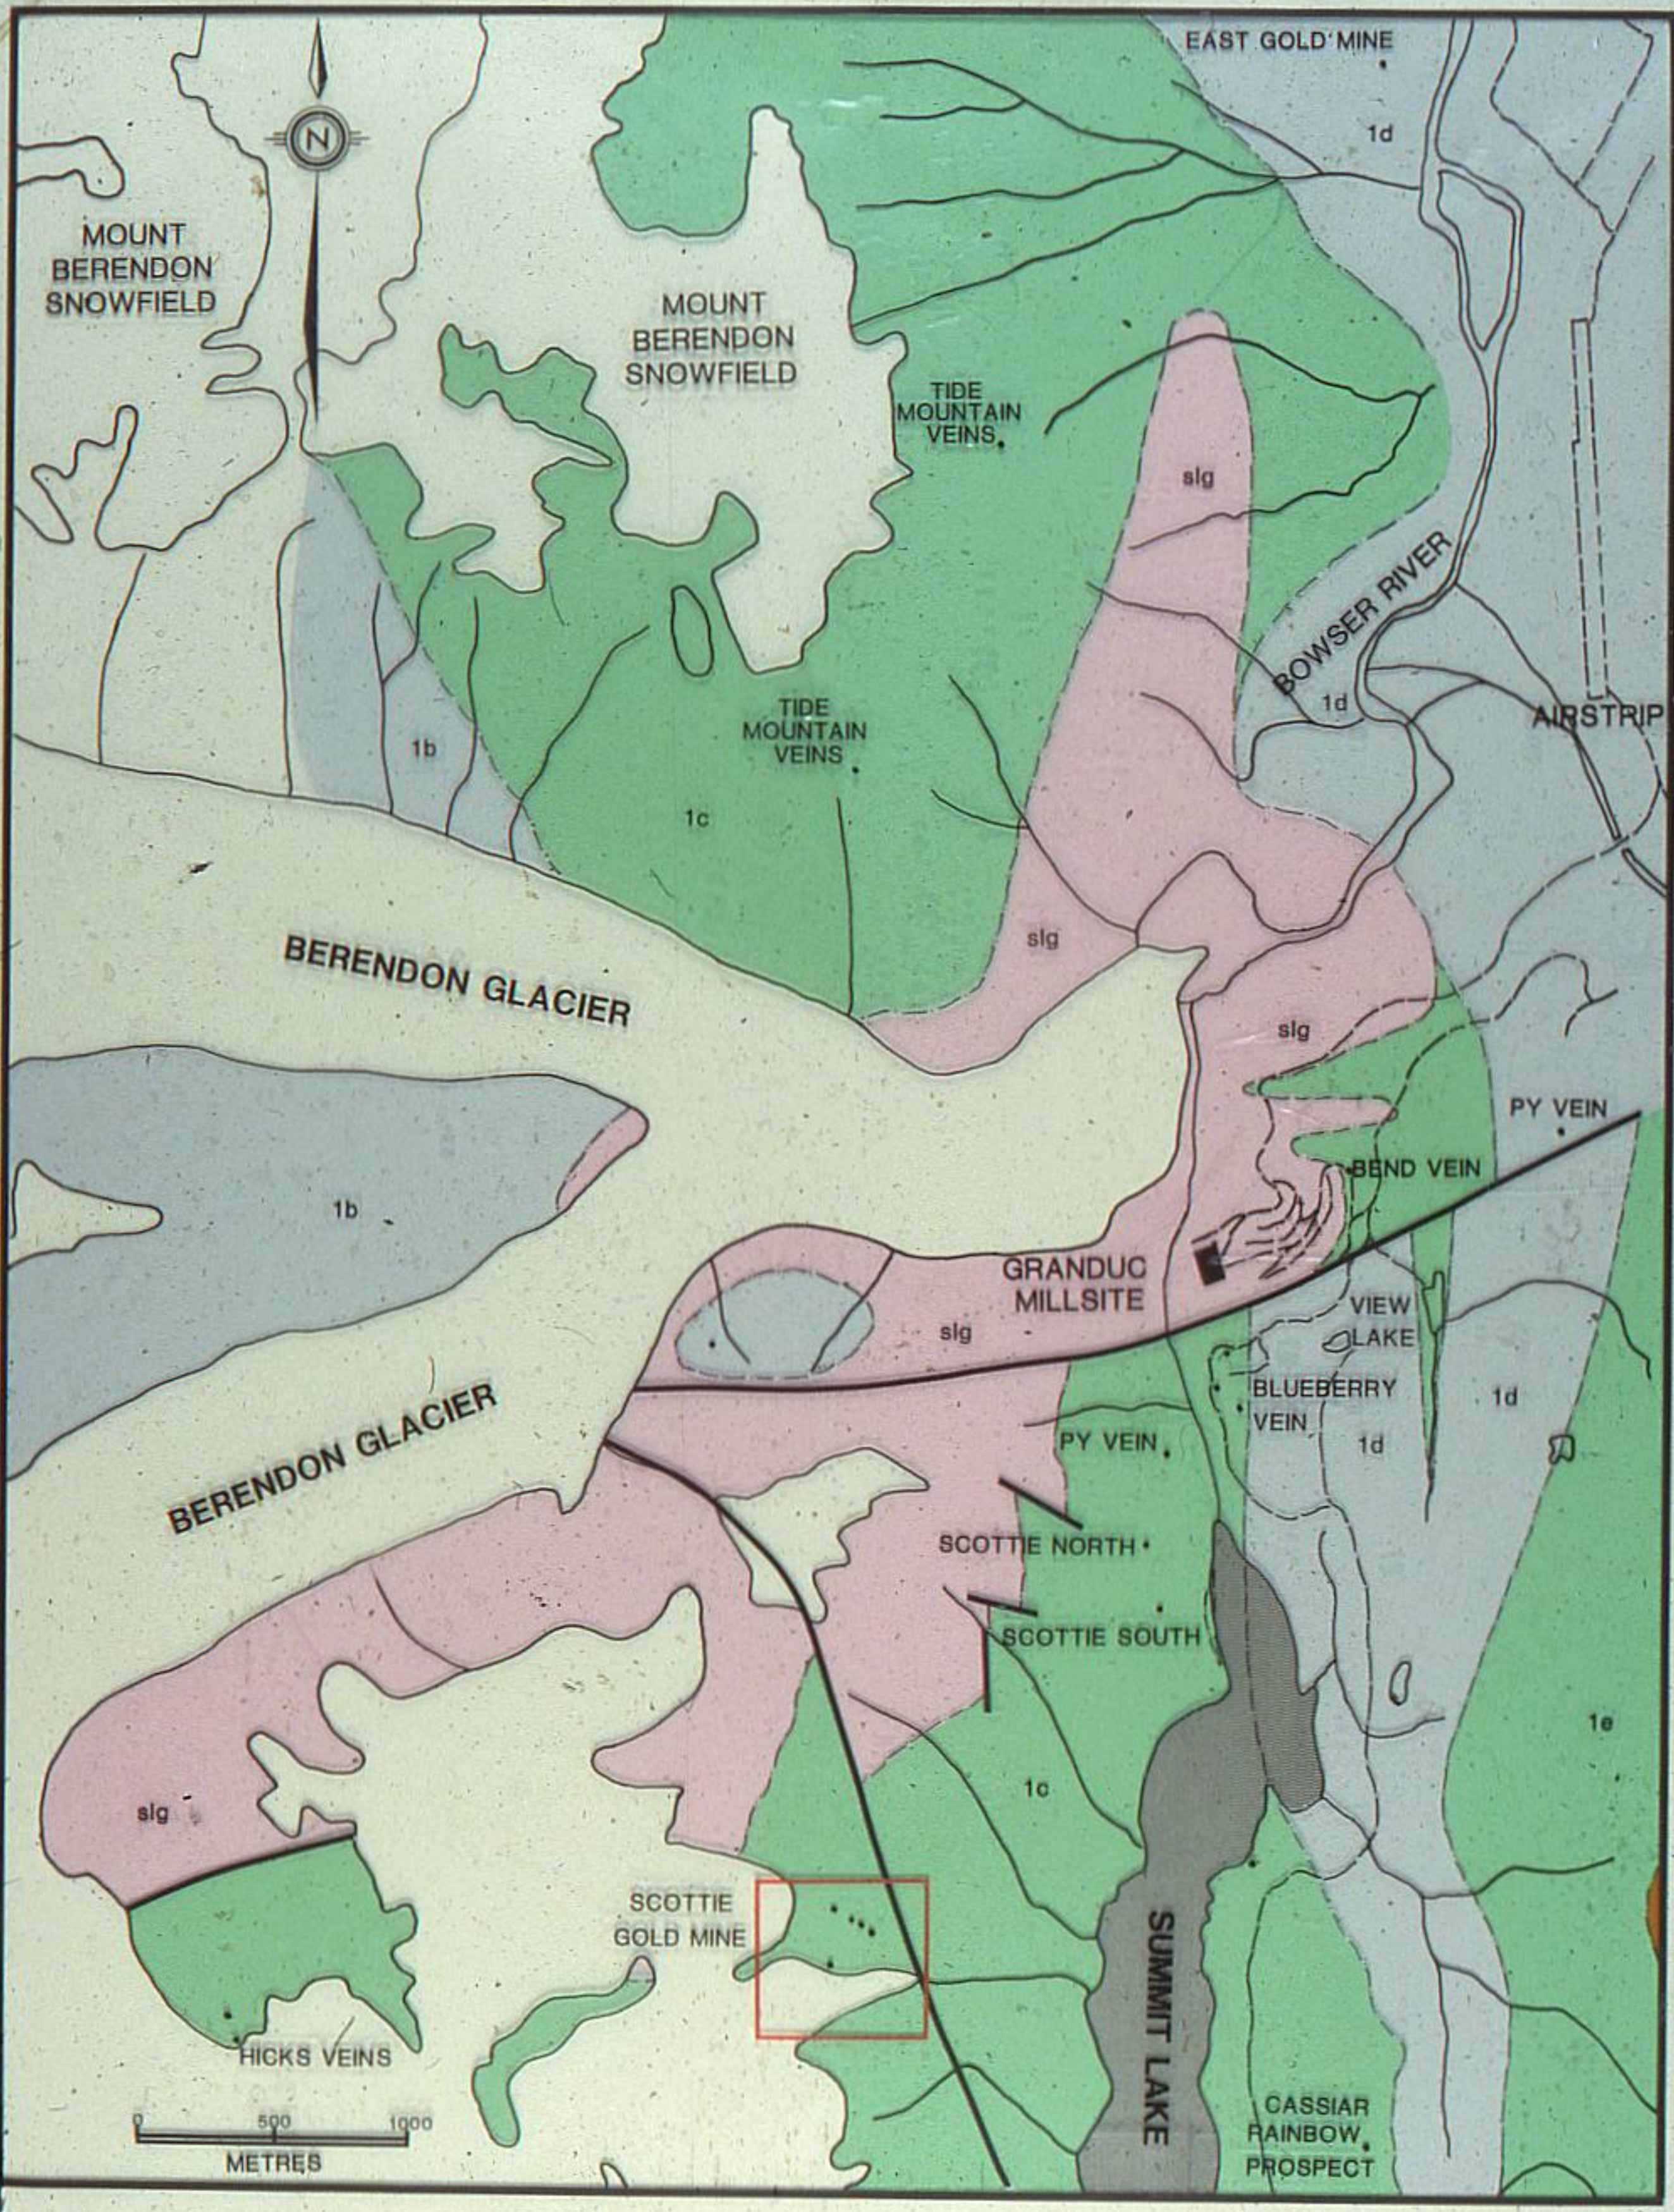

DATE

VIEW FROM THIS

GSB
477

10-05A

EMPR

C.

507833

SUBJEC

MOUNT BERENDON SNOWFIELD

MOUNT BERENDON SNOWFIELD

TIDE MOUNTAIN VEINS

TIDE MOUNTAIN VEINS

EAST GOLD MINE

BOWSER RIVER

AIRSTRIP

BERENDON GLACIER

BERENDON GLACIER

GRANDUC MILLSITE

BEND VEIN

PY VEIN

VIEW LAKE

BLUEBERRY VEIN

SCOTTIE NORTH

SCOTTIE SOUTH

SCOTTIE GOLD MINE

SUMMIT LAKE

CASSIAR RAINBOW PROSPECT

HICKS VEINS