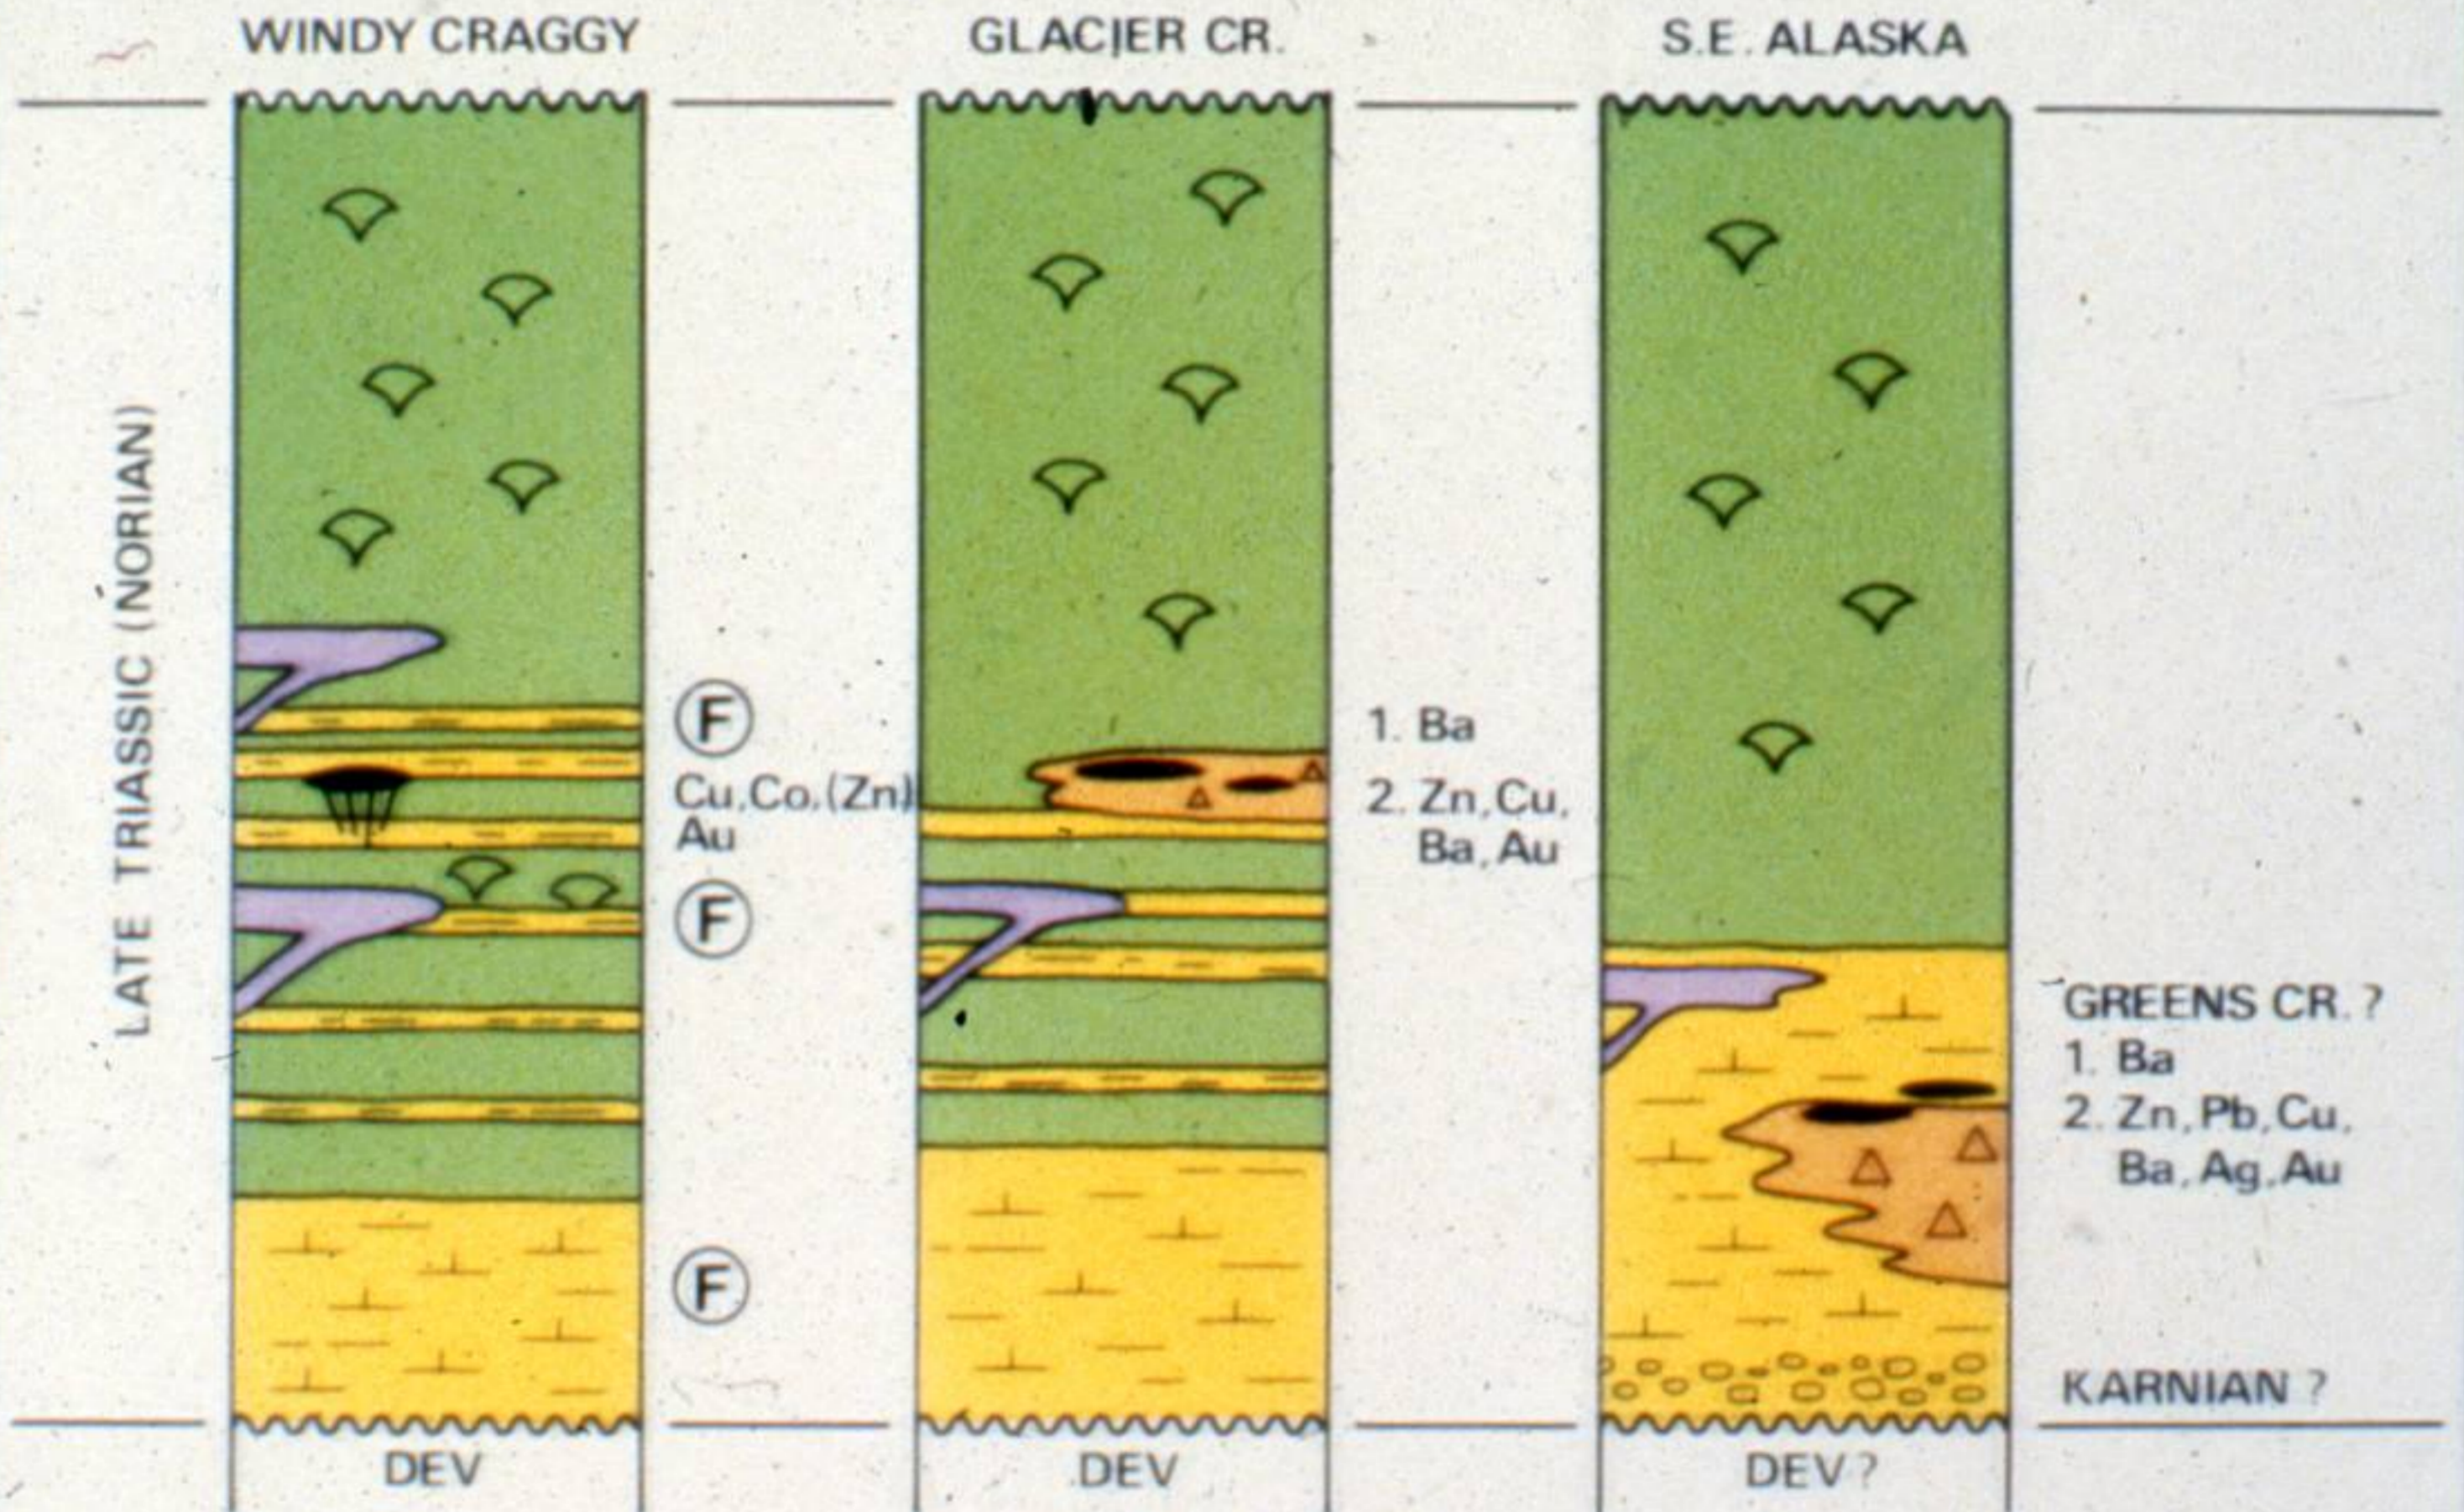

SUBJECT WINDY - CRAGGY

- Geol - Stratigraphy

SCHROEDER

505700

GSB 12

r. 86 (from M)

11-01A

FROM THIS SIDE

# ALEXANDER TERRANE

**MAFIC VOLCANIC**

**LIMY CLASTIC ROCKS**

**FELSIC VOLCANIC**

**DIORITIC SILLS**

**MASSIVE SULPHIDES**