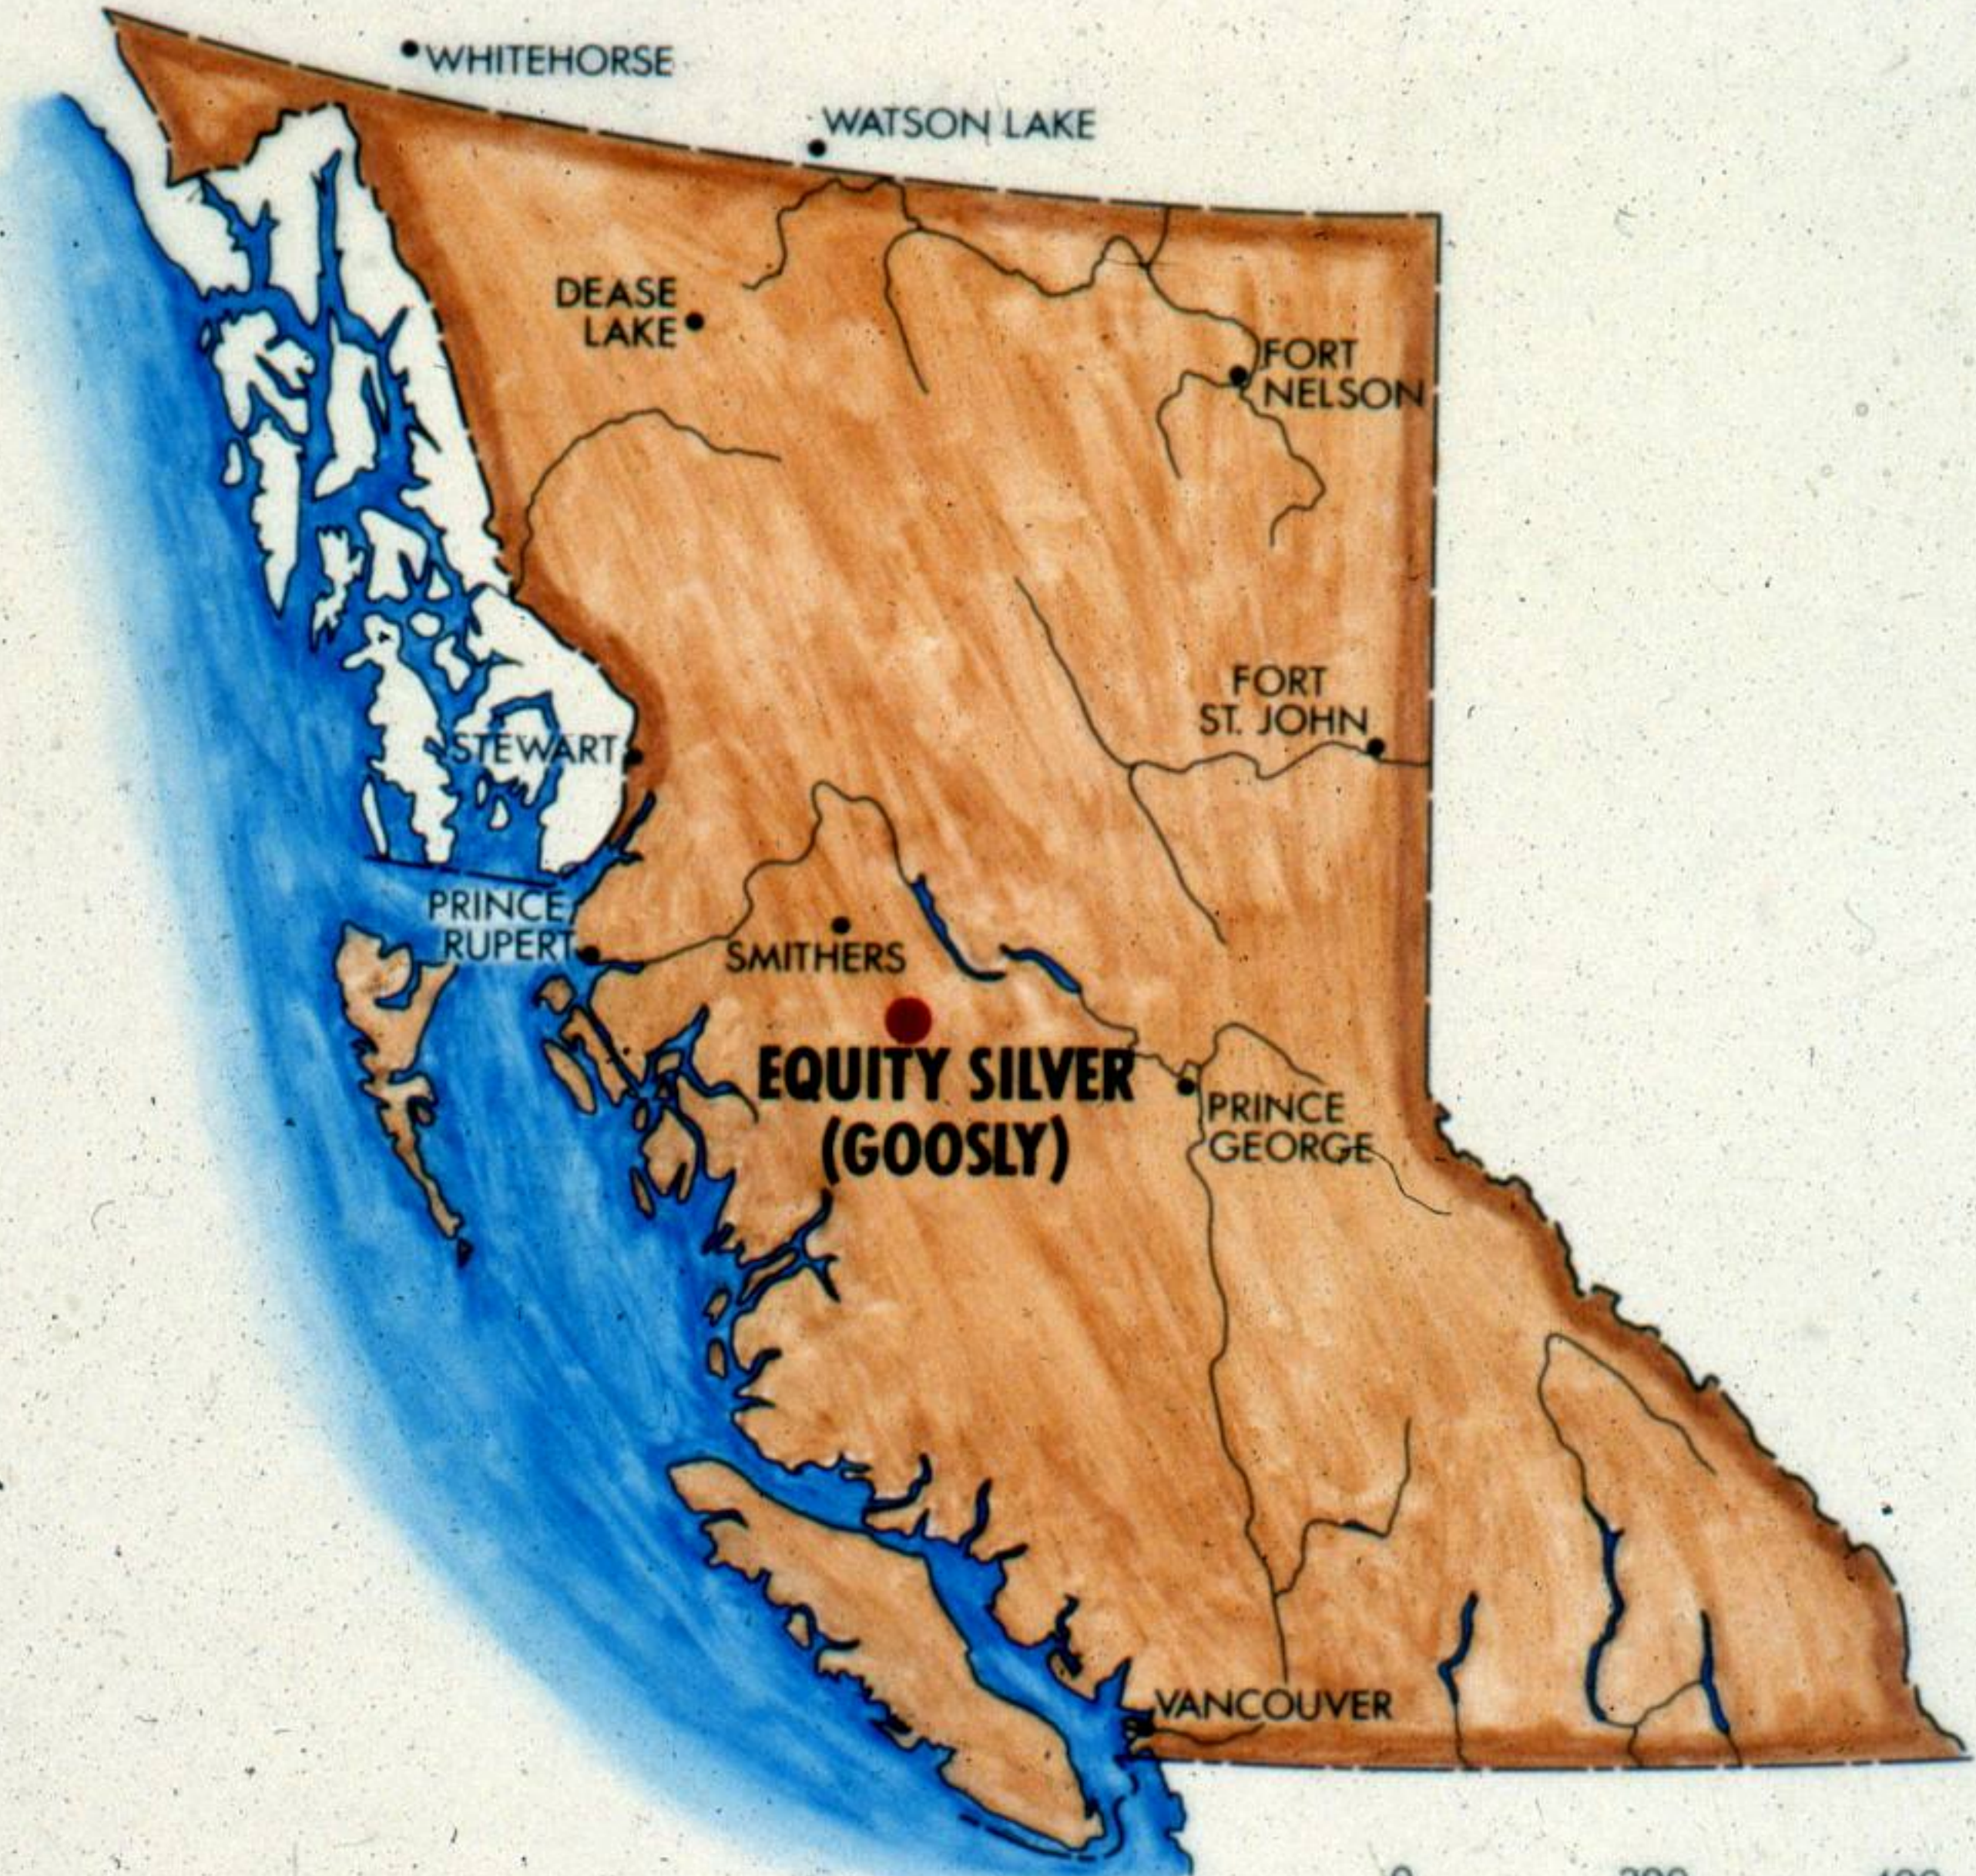

SUBJECT EQUITY SILVER  
- location

505667

GSB 62

6-02A

old '81

W FROM THIS SIDE

81

• WHITEHORSE

• WATSON LAKE

• DEASE LAKE

• FORT NELSON

• FORT ST. JOHN

• STEWART

• PRINCE RUPERT

• SMITHERS

• **EQUITY SILVER  
(GOOSLY)**

• PRINCE GEORGE

• VANCOUVER