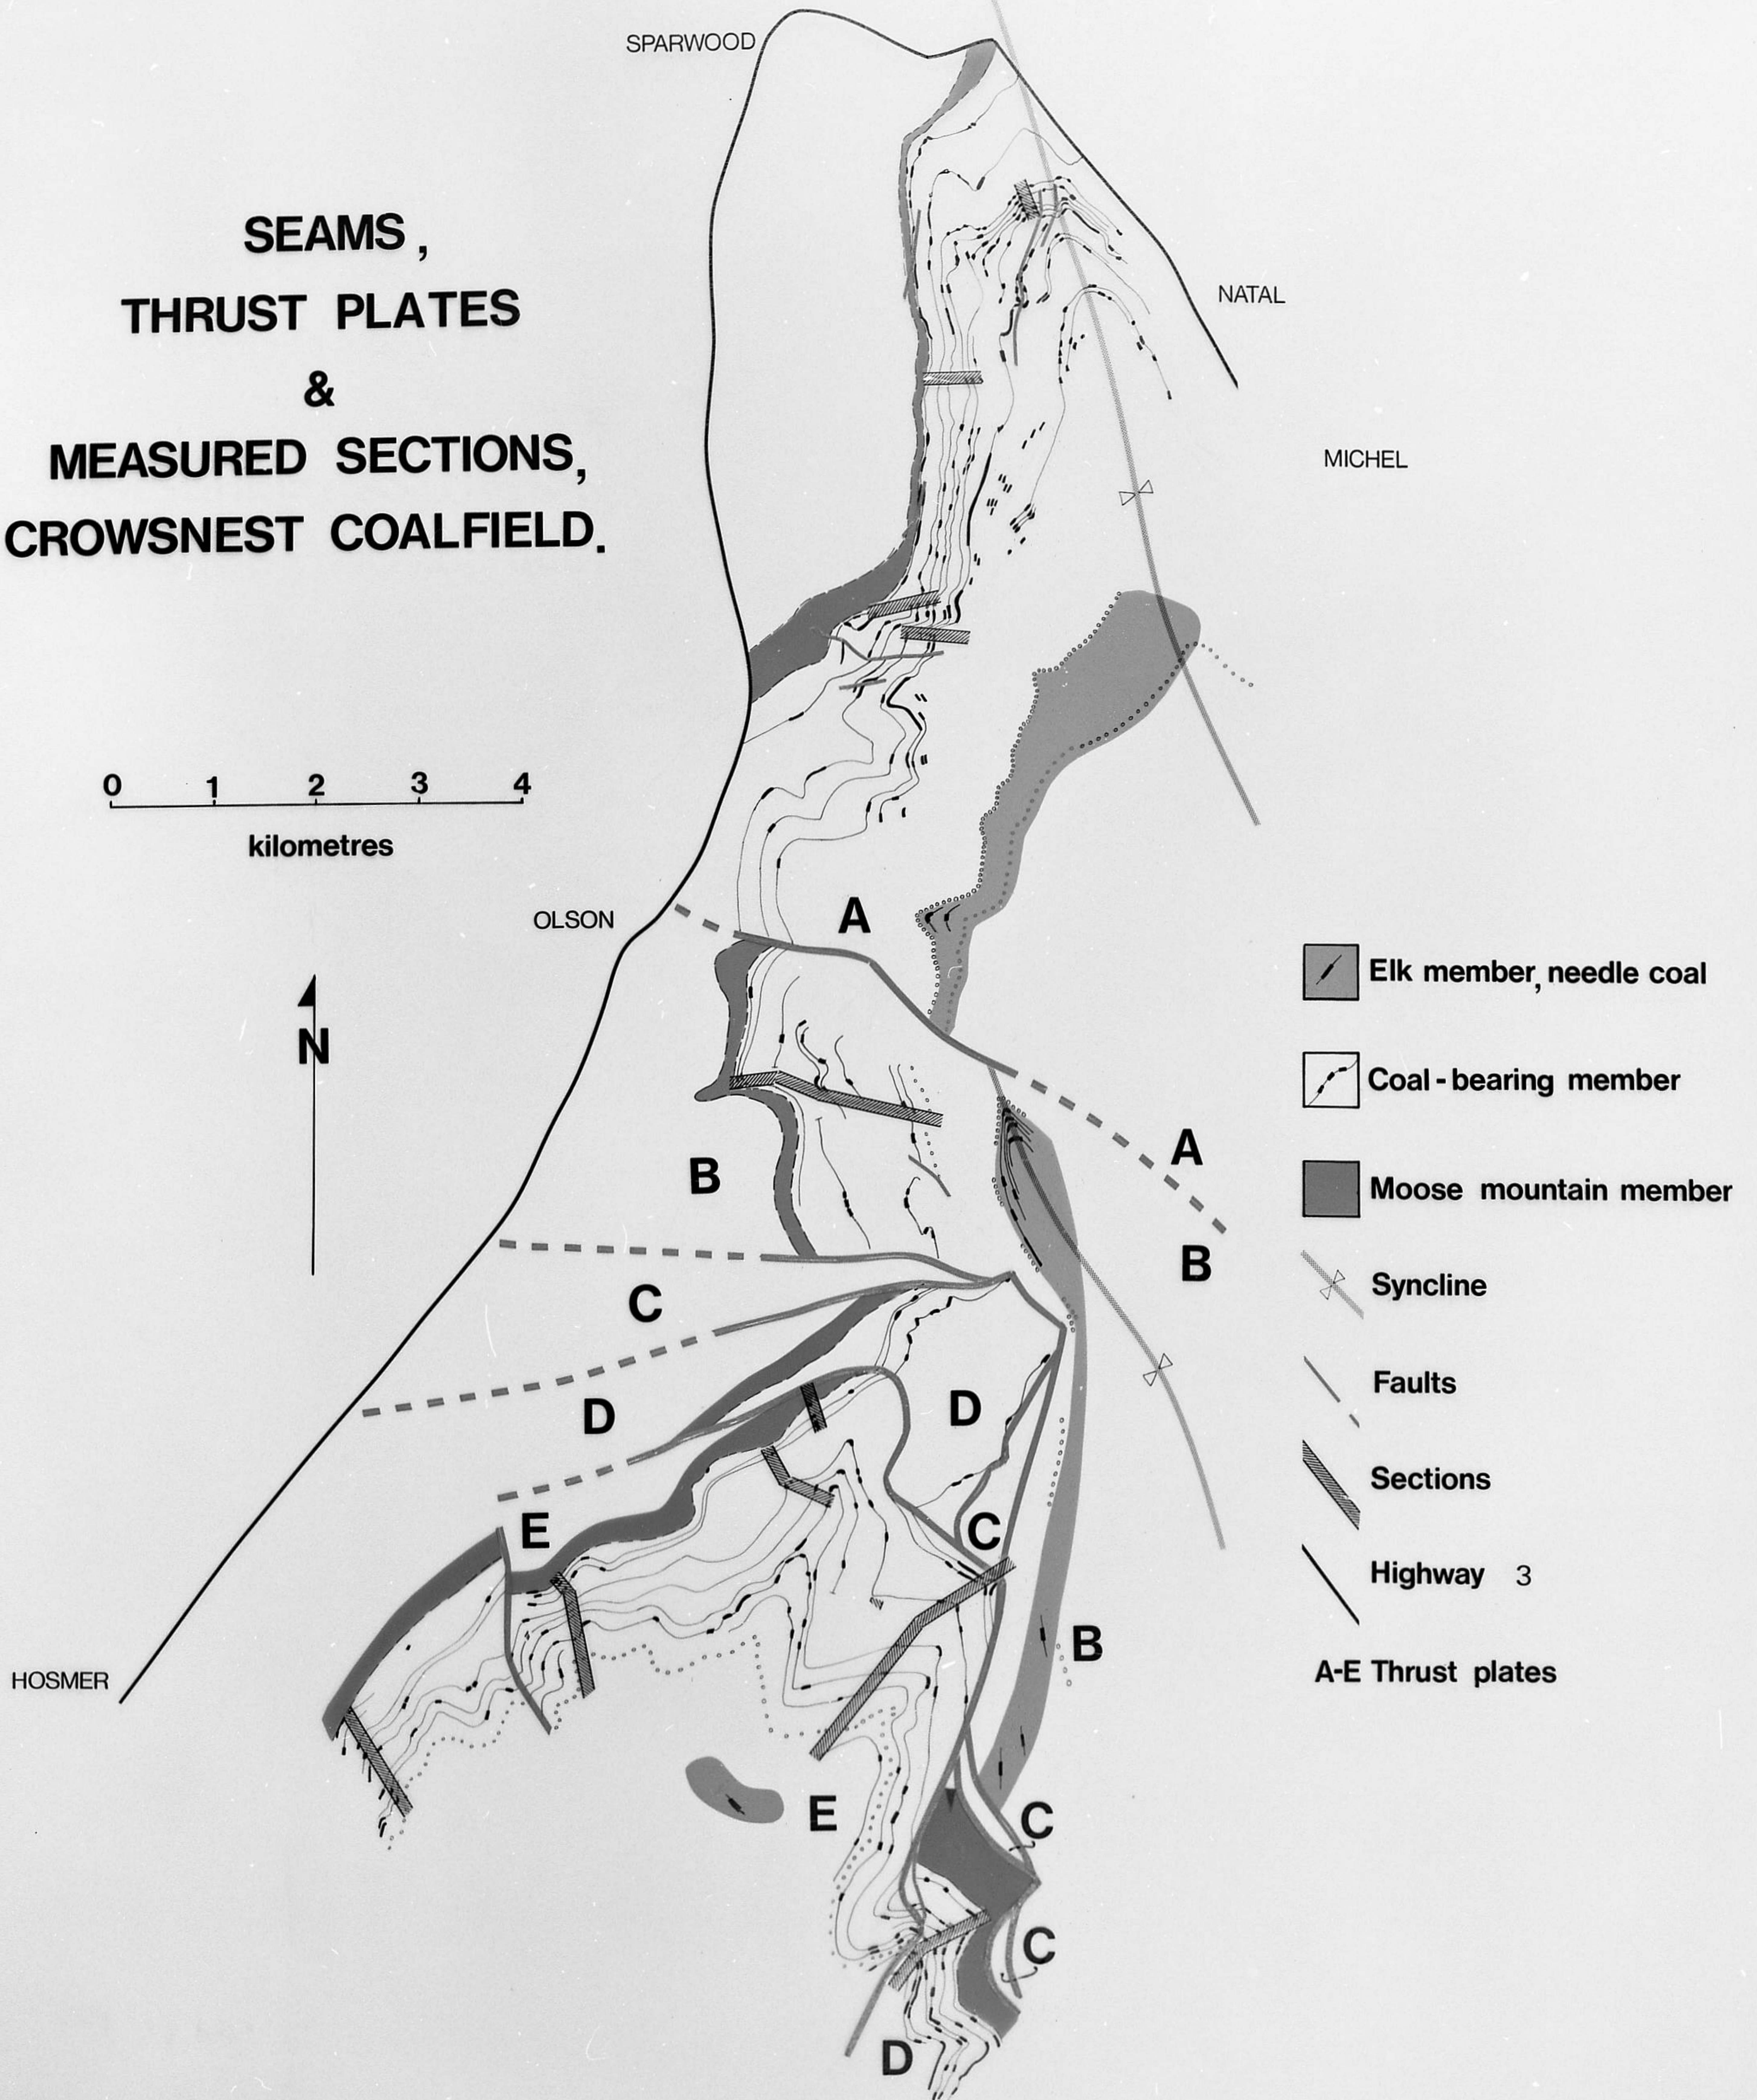

D. Pearson 5 11 76

503940

**N.D.C.B.**

SW

natal lookout

NE

# SEAMS, THRUST PLATES & MEASURED SECTIONS, CROWSNEST COALFIELD.

0 1 2 3 4  
kilometres

N

-  Elk member, needle coal
-  Coal-bearing member
-  Moose mountain member
-  Syncline
-  Faults
-  Sections
-  Highway 3
- A-E Thrust plates