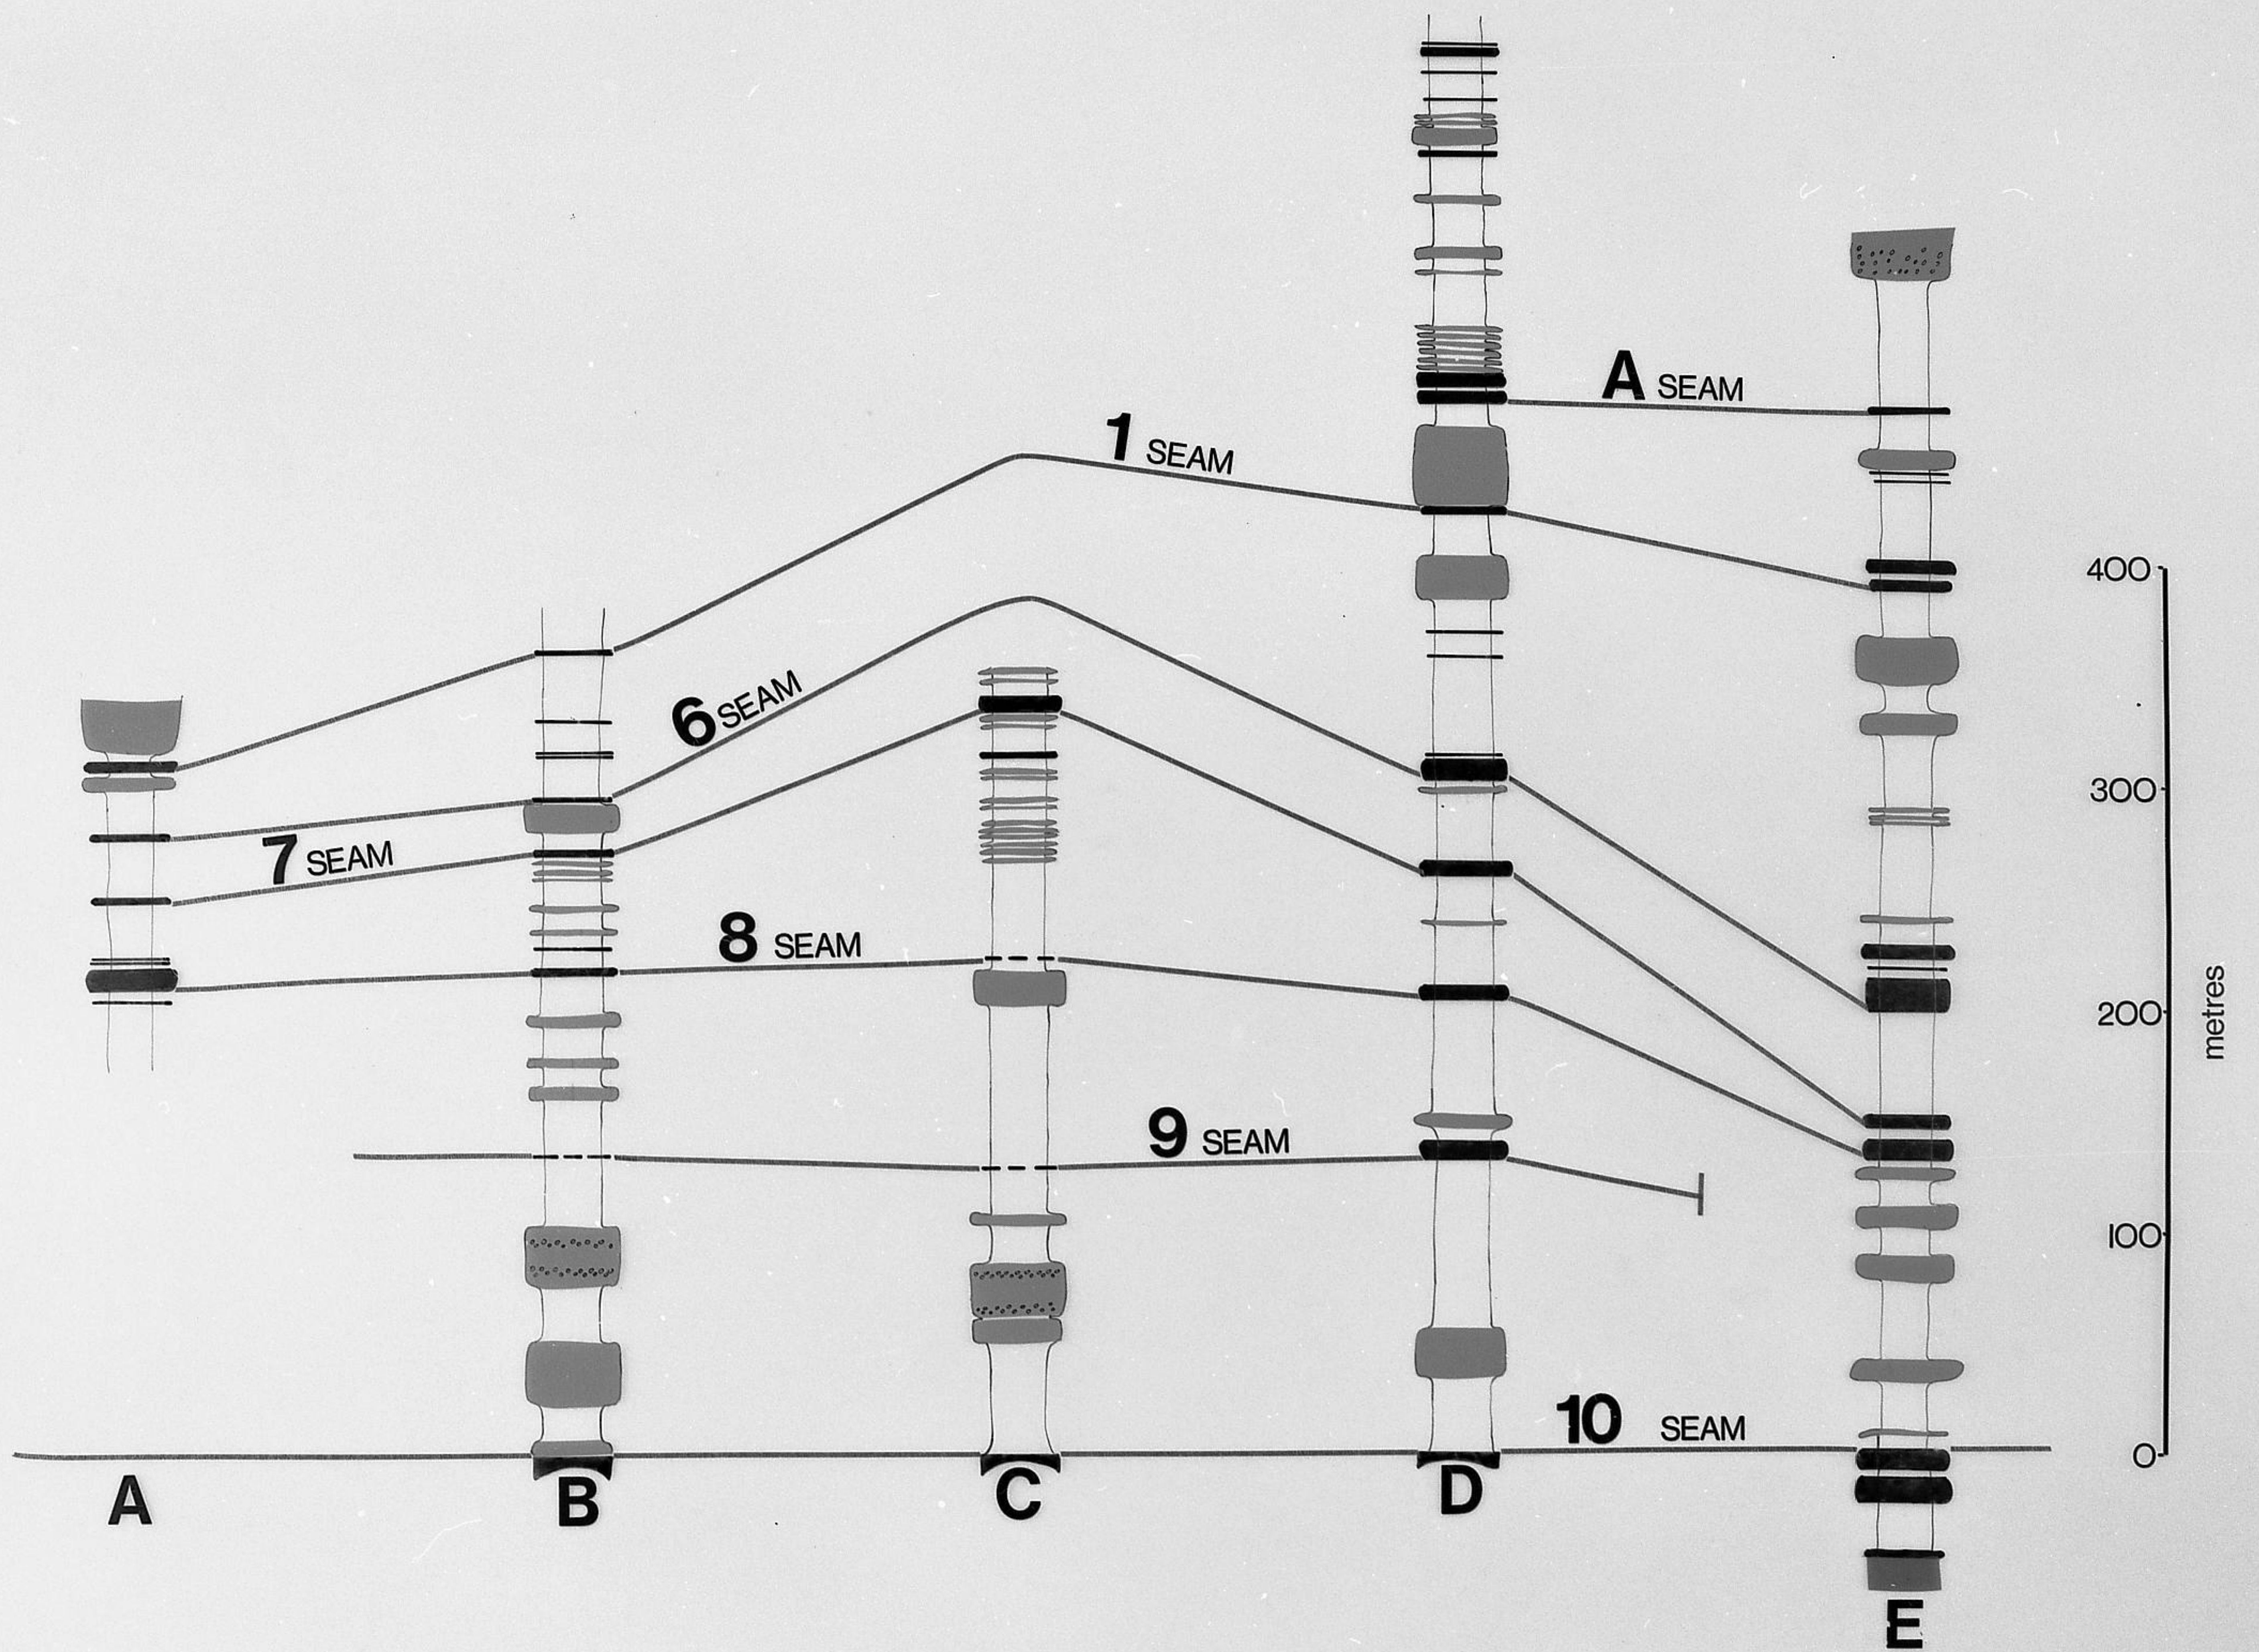

D. Pearson 5 11 76

503940

**N.D.C.B.**

SW

natal lookout

NE

# SEAMS, THRUST PLATES & MEASURED SECTIONS, CROWSNEST COALFIELD.

0 1 2 3 4  
kilometres

N

-  Elk member, needle coal
-  Coal-bearing member
-  Moose mountain member
-  Syncline
-  Faults
-  Sections
-  Highway 3
- A-E Thrust plates