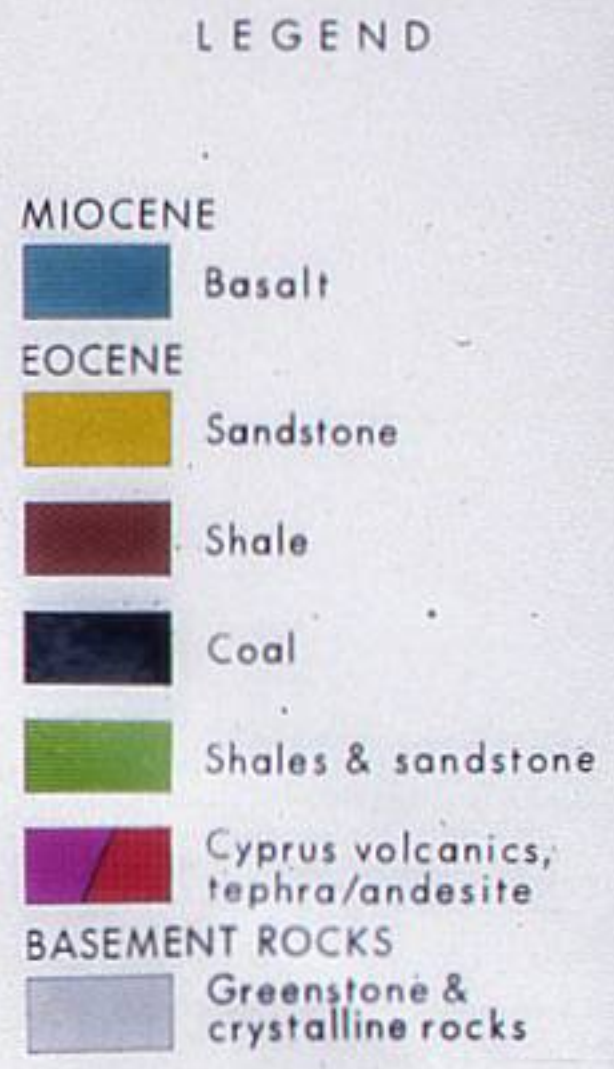

SUBJECT COAL  
TULAMEN

DATE

V

503764

FT

# GEOLOGY OF THE TULAMEEN COAL BASIN