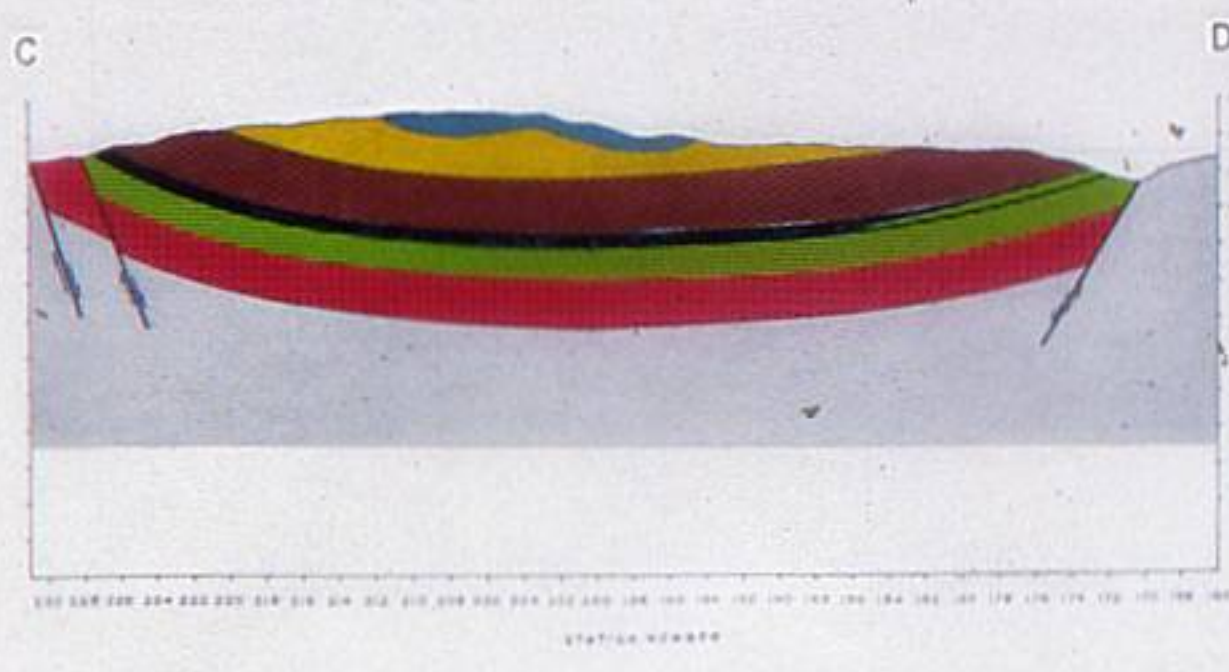

SUBJECT COAL  
TULAMEN

DATE

V

503764

FT

# GEOLOGY OF THE TULAMEEN COAL BASIN