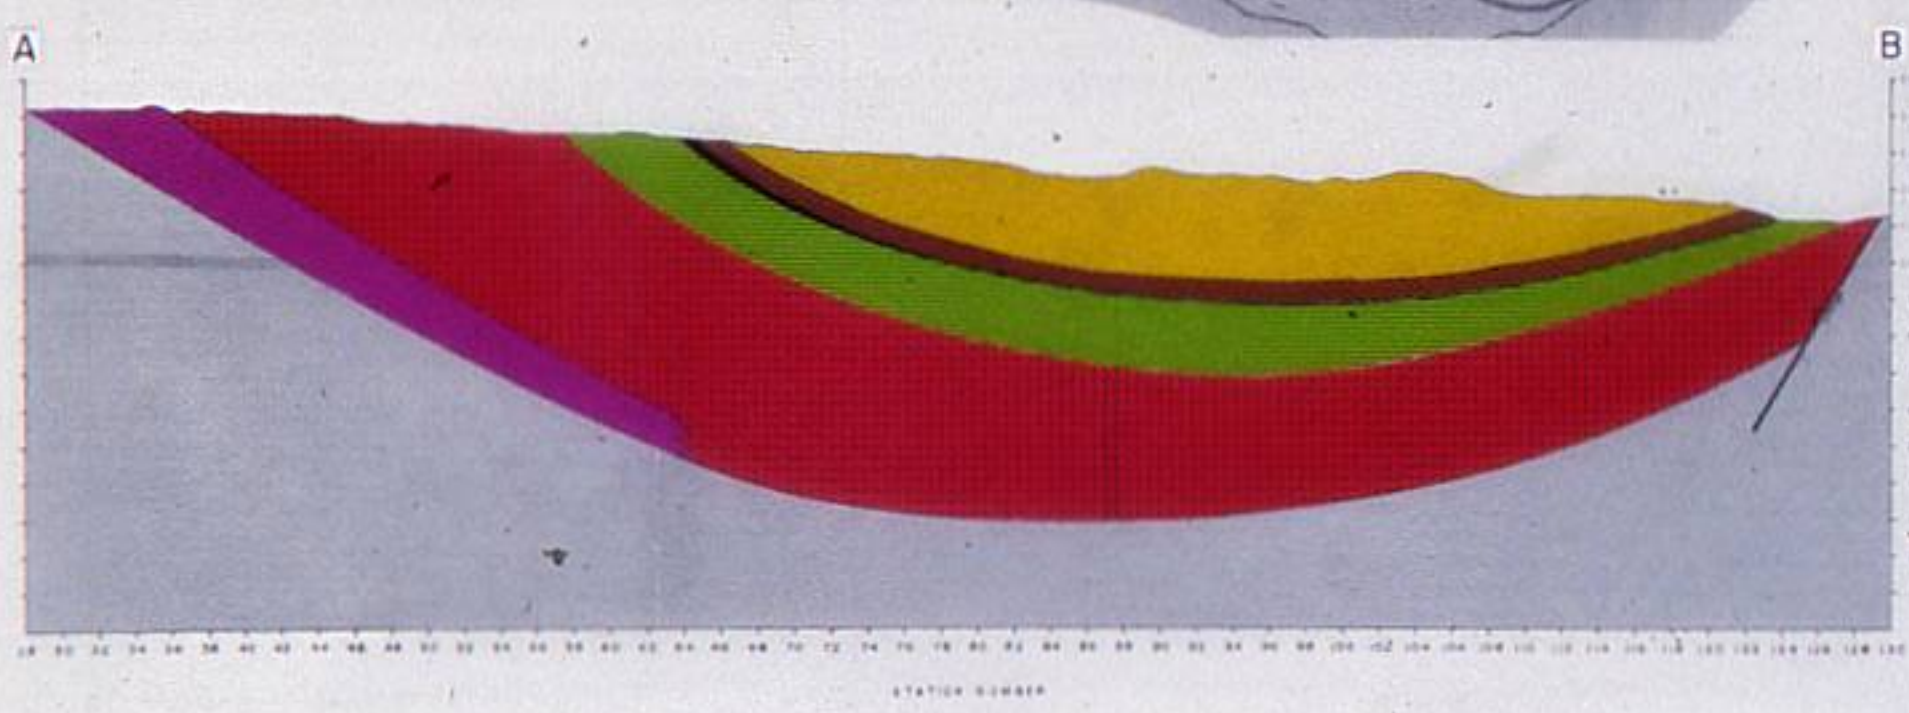

SUBJECT COAL  
TULAMEN

DATE

V

503764

FT

# GEOLOGY OF THE TULAMEEN COAL BASIN