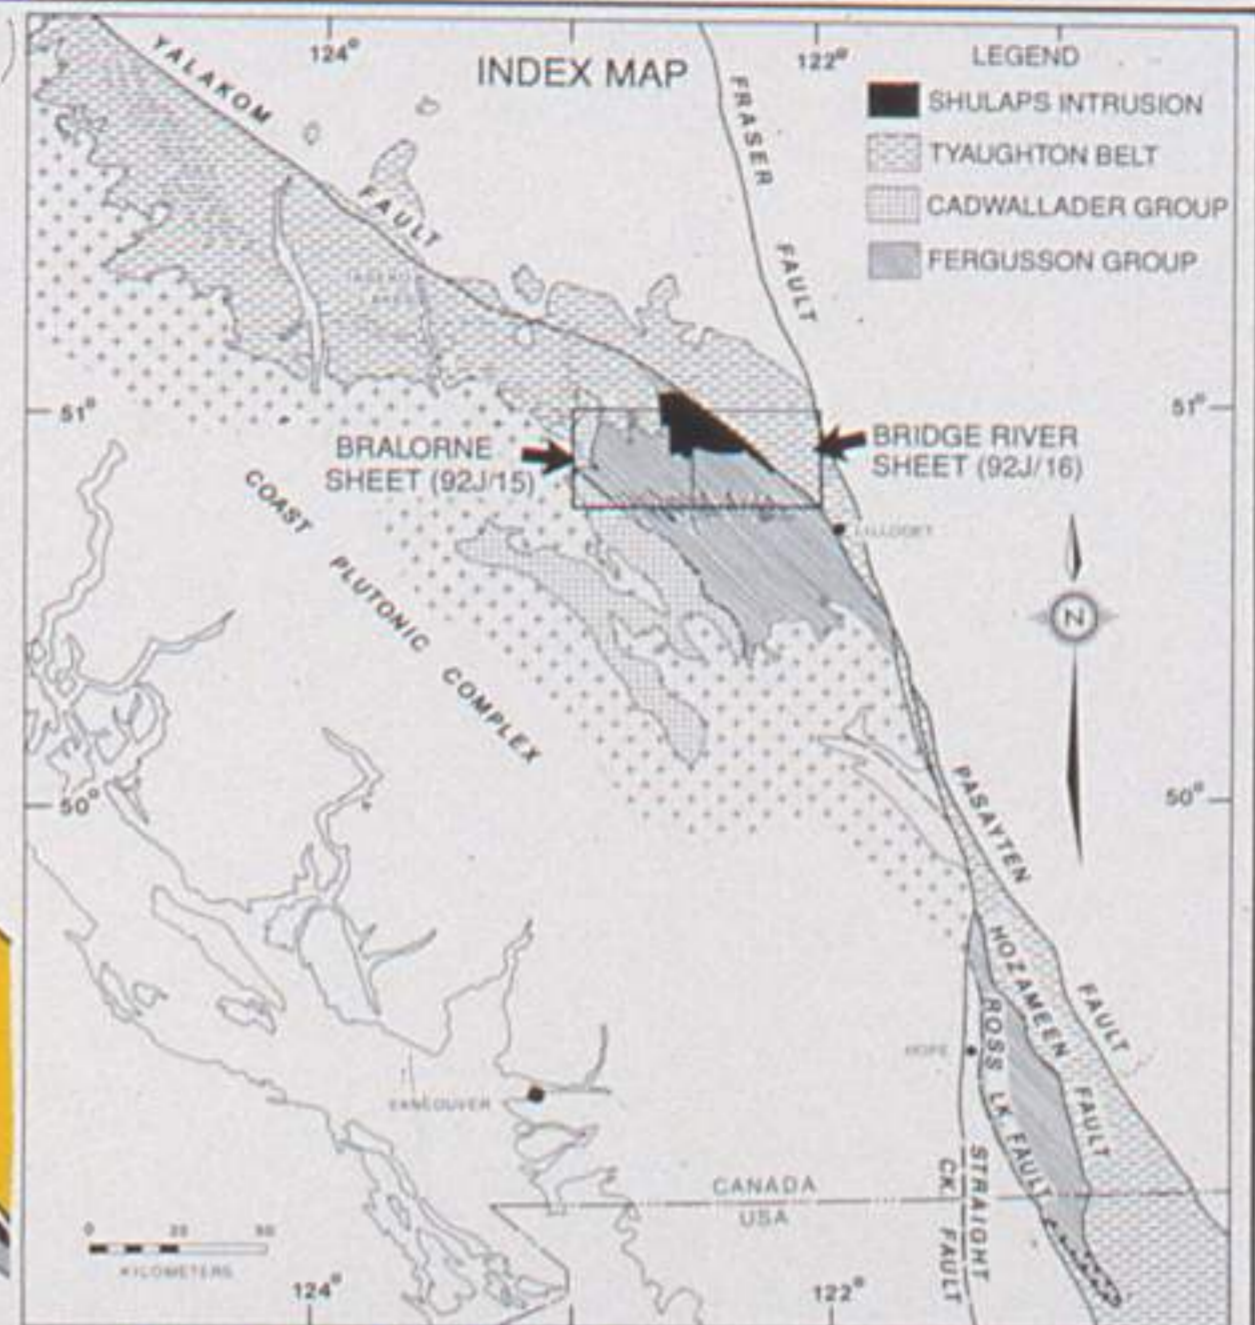

122° 30'
51° 00'

- LEGEND
- MISSION RIDGE PLUTON
 - COAST INTRUSIONS
 - ULTRAMAFIC ROCKS
 - BRALORNE INTRUSIONS
 - POSITIVE MAGNETIC ANOMALY >4500 γ/Mi^2
 - ZERO CONTOUR, γ/Mi^2
 - NEGATIVE MAGNETIC ANOMALY <4500 γ/Mi^2

50° 45'
122° 30'

50° 45'
122° 00'

BRIDGE RIVER SHEET