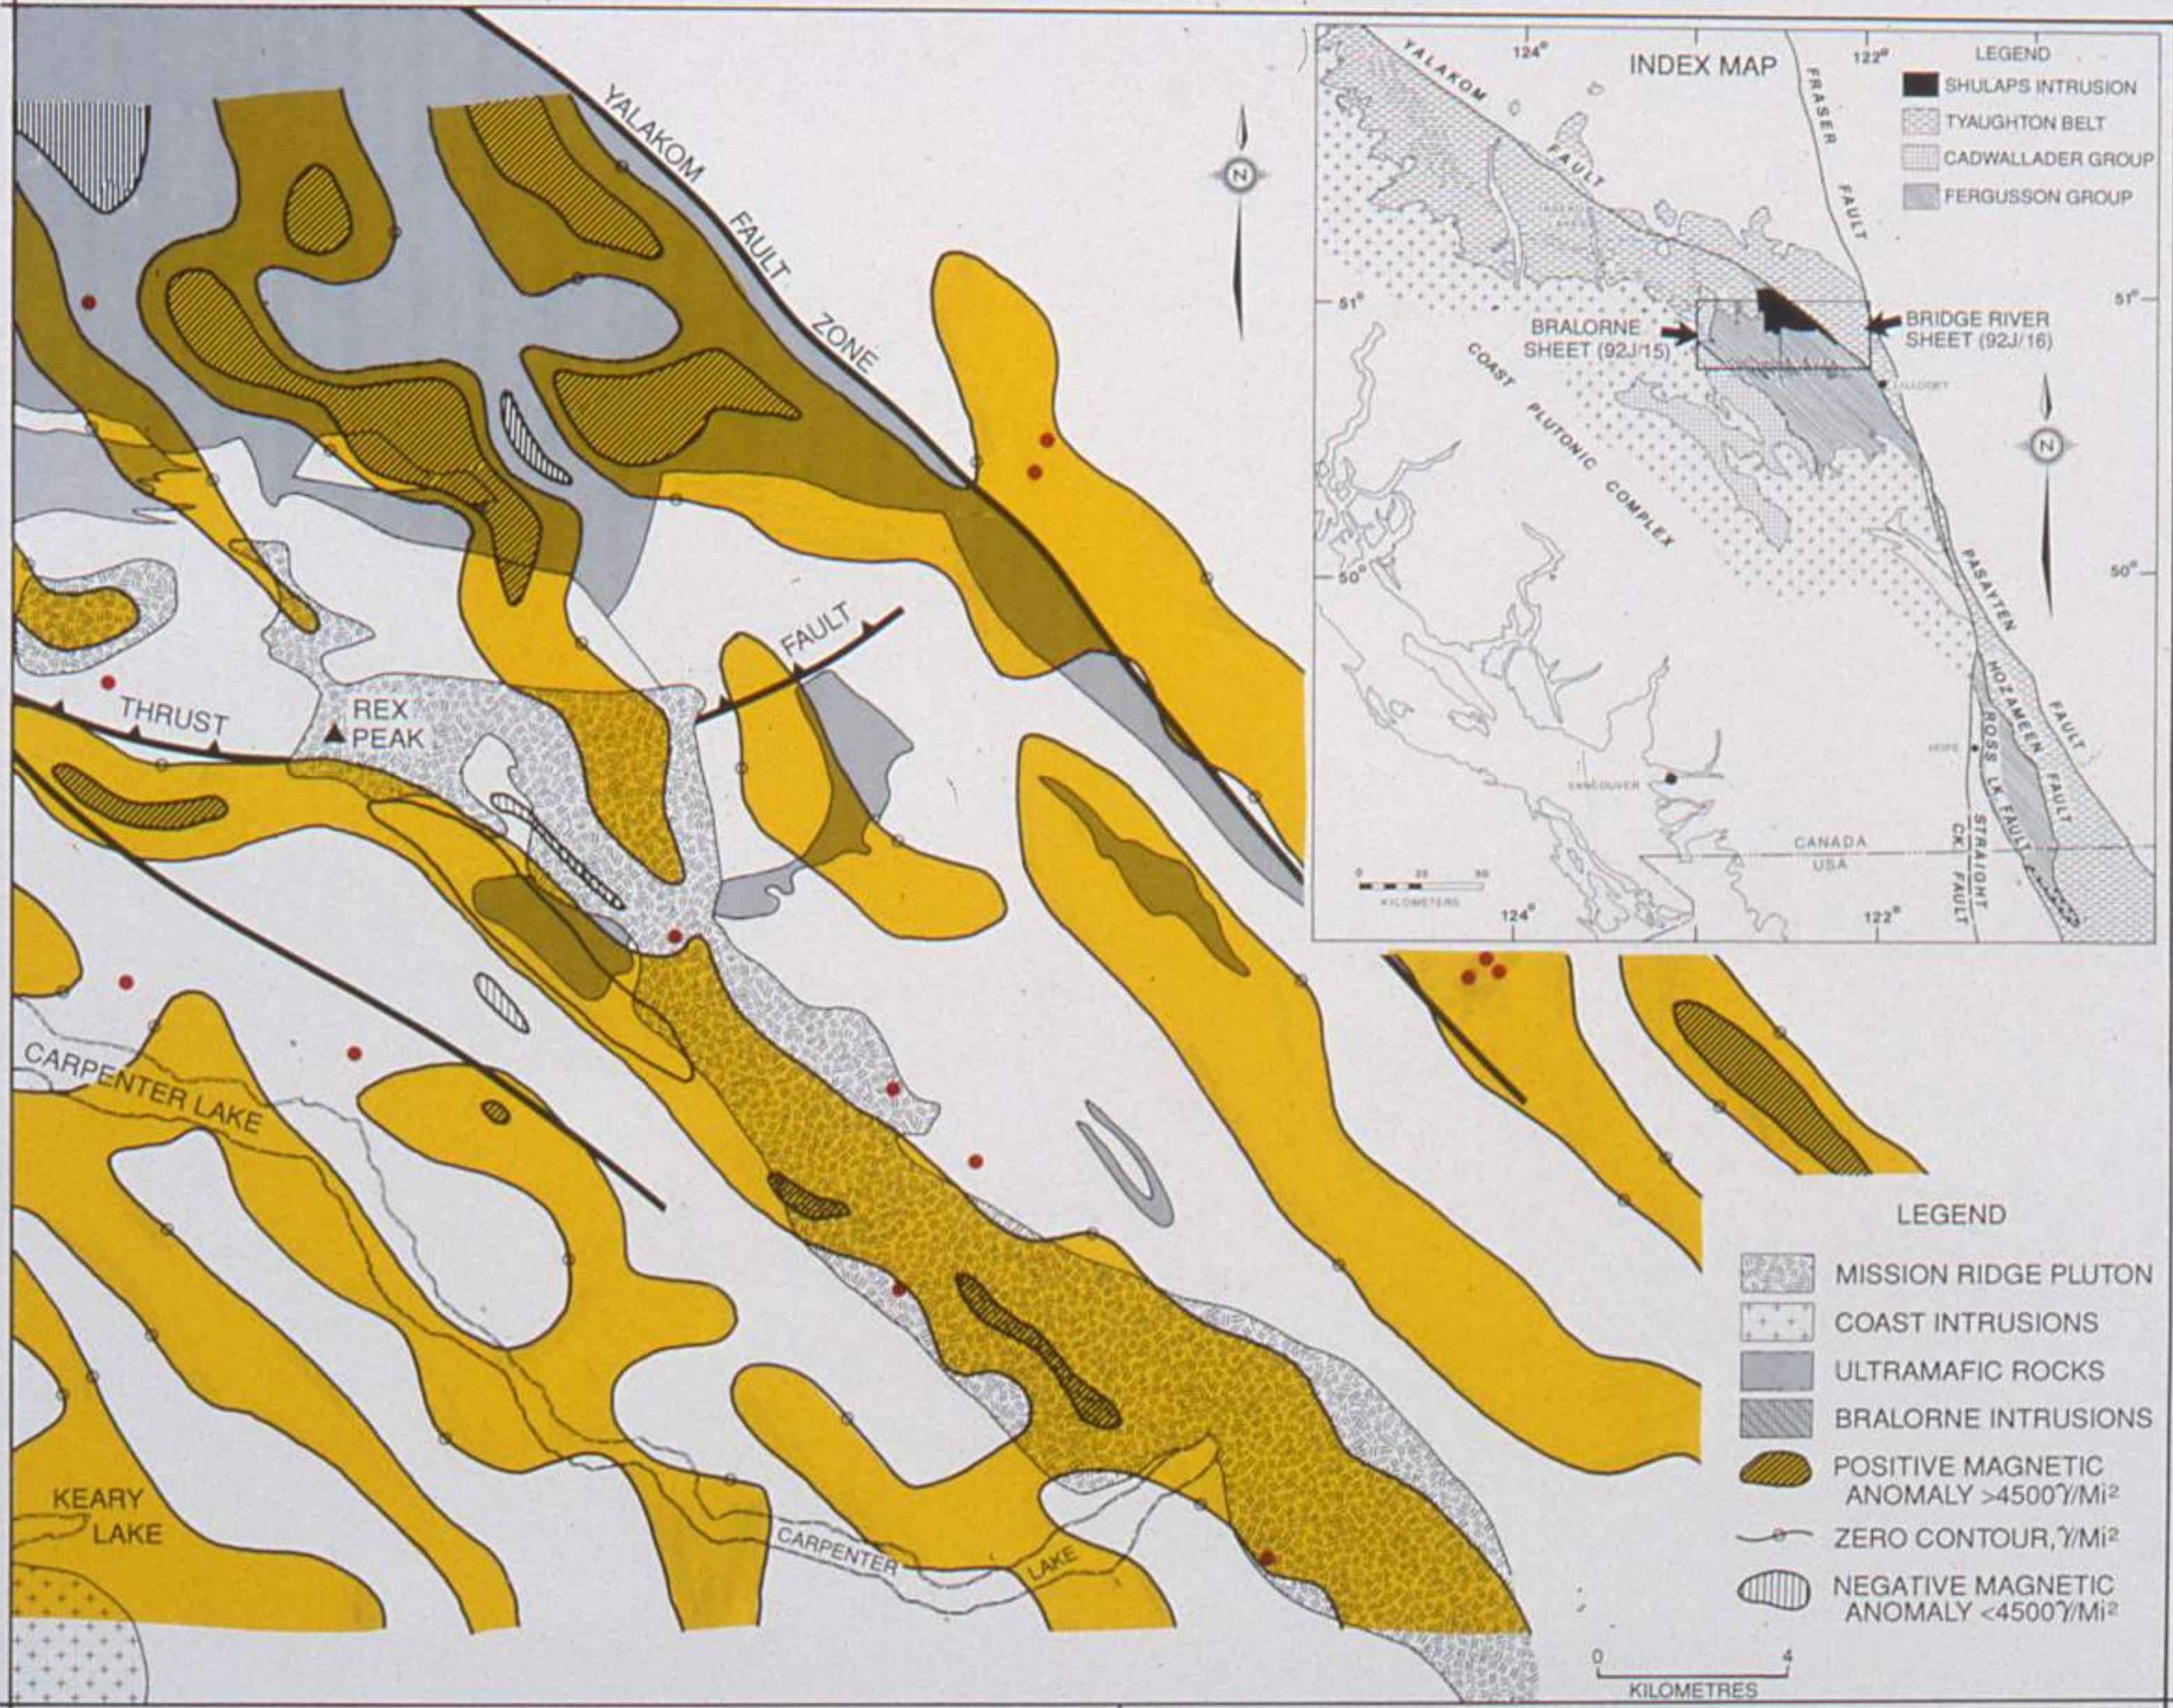

122° 30'
51° 00'

- LEGEND
- MISSION RIDGE PLUTON
 - COAST INTRUSIONS
 - ULTRAMAFIC ROCKS
 - BRALORNE INTRUSIONS
 - POSITIVE MAGNETIC ANOMALY >4500 γ/Mi^2
 - ZERO CONTOUR, γ/Mi^2
 - NEGATIVE MAGNETIC ANOMALY <4500 γ/Mi^2

50° 45'
122° 30'

50° 45'
122° 00'

BRIDGE RIVER SHEET