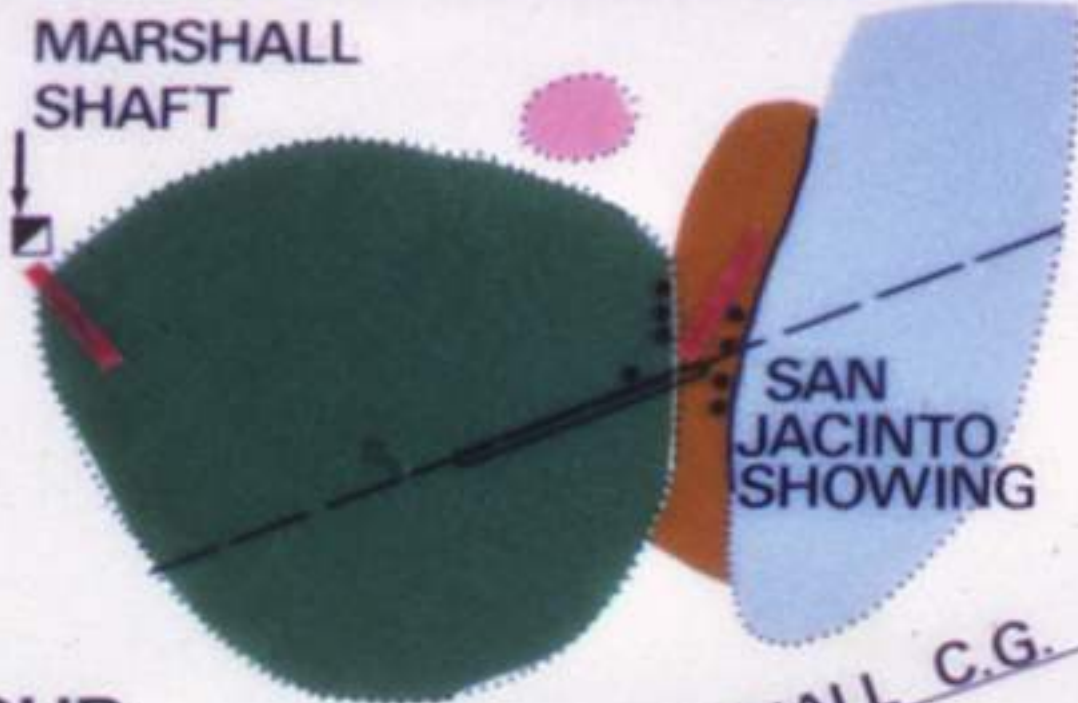

SYLVESTER K GOLD SULPHIDE PROSPECT

▣ SHAFT

50 S.P. CONTOUR

— ORE ZONE

TERTIARY

■ PYROX - FELDSP
PORPH

TRIASSIC

■ MICRODIORITE
STOCK

■ LMST / ARGIL.

■ CHERT C.G., LMST

■ BANDED ARGIL.

■ LIMESTONE

■ MOTTLED ARGIL.

■ SHARPSTONE C.G.