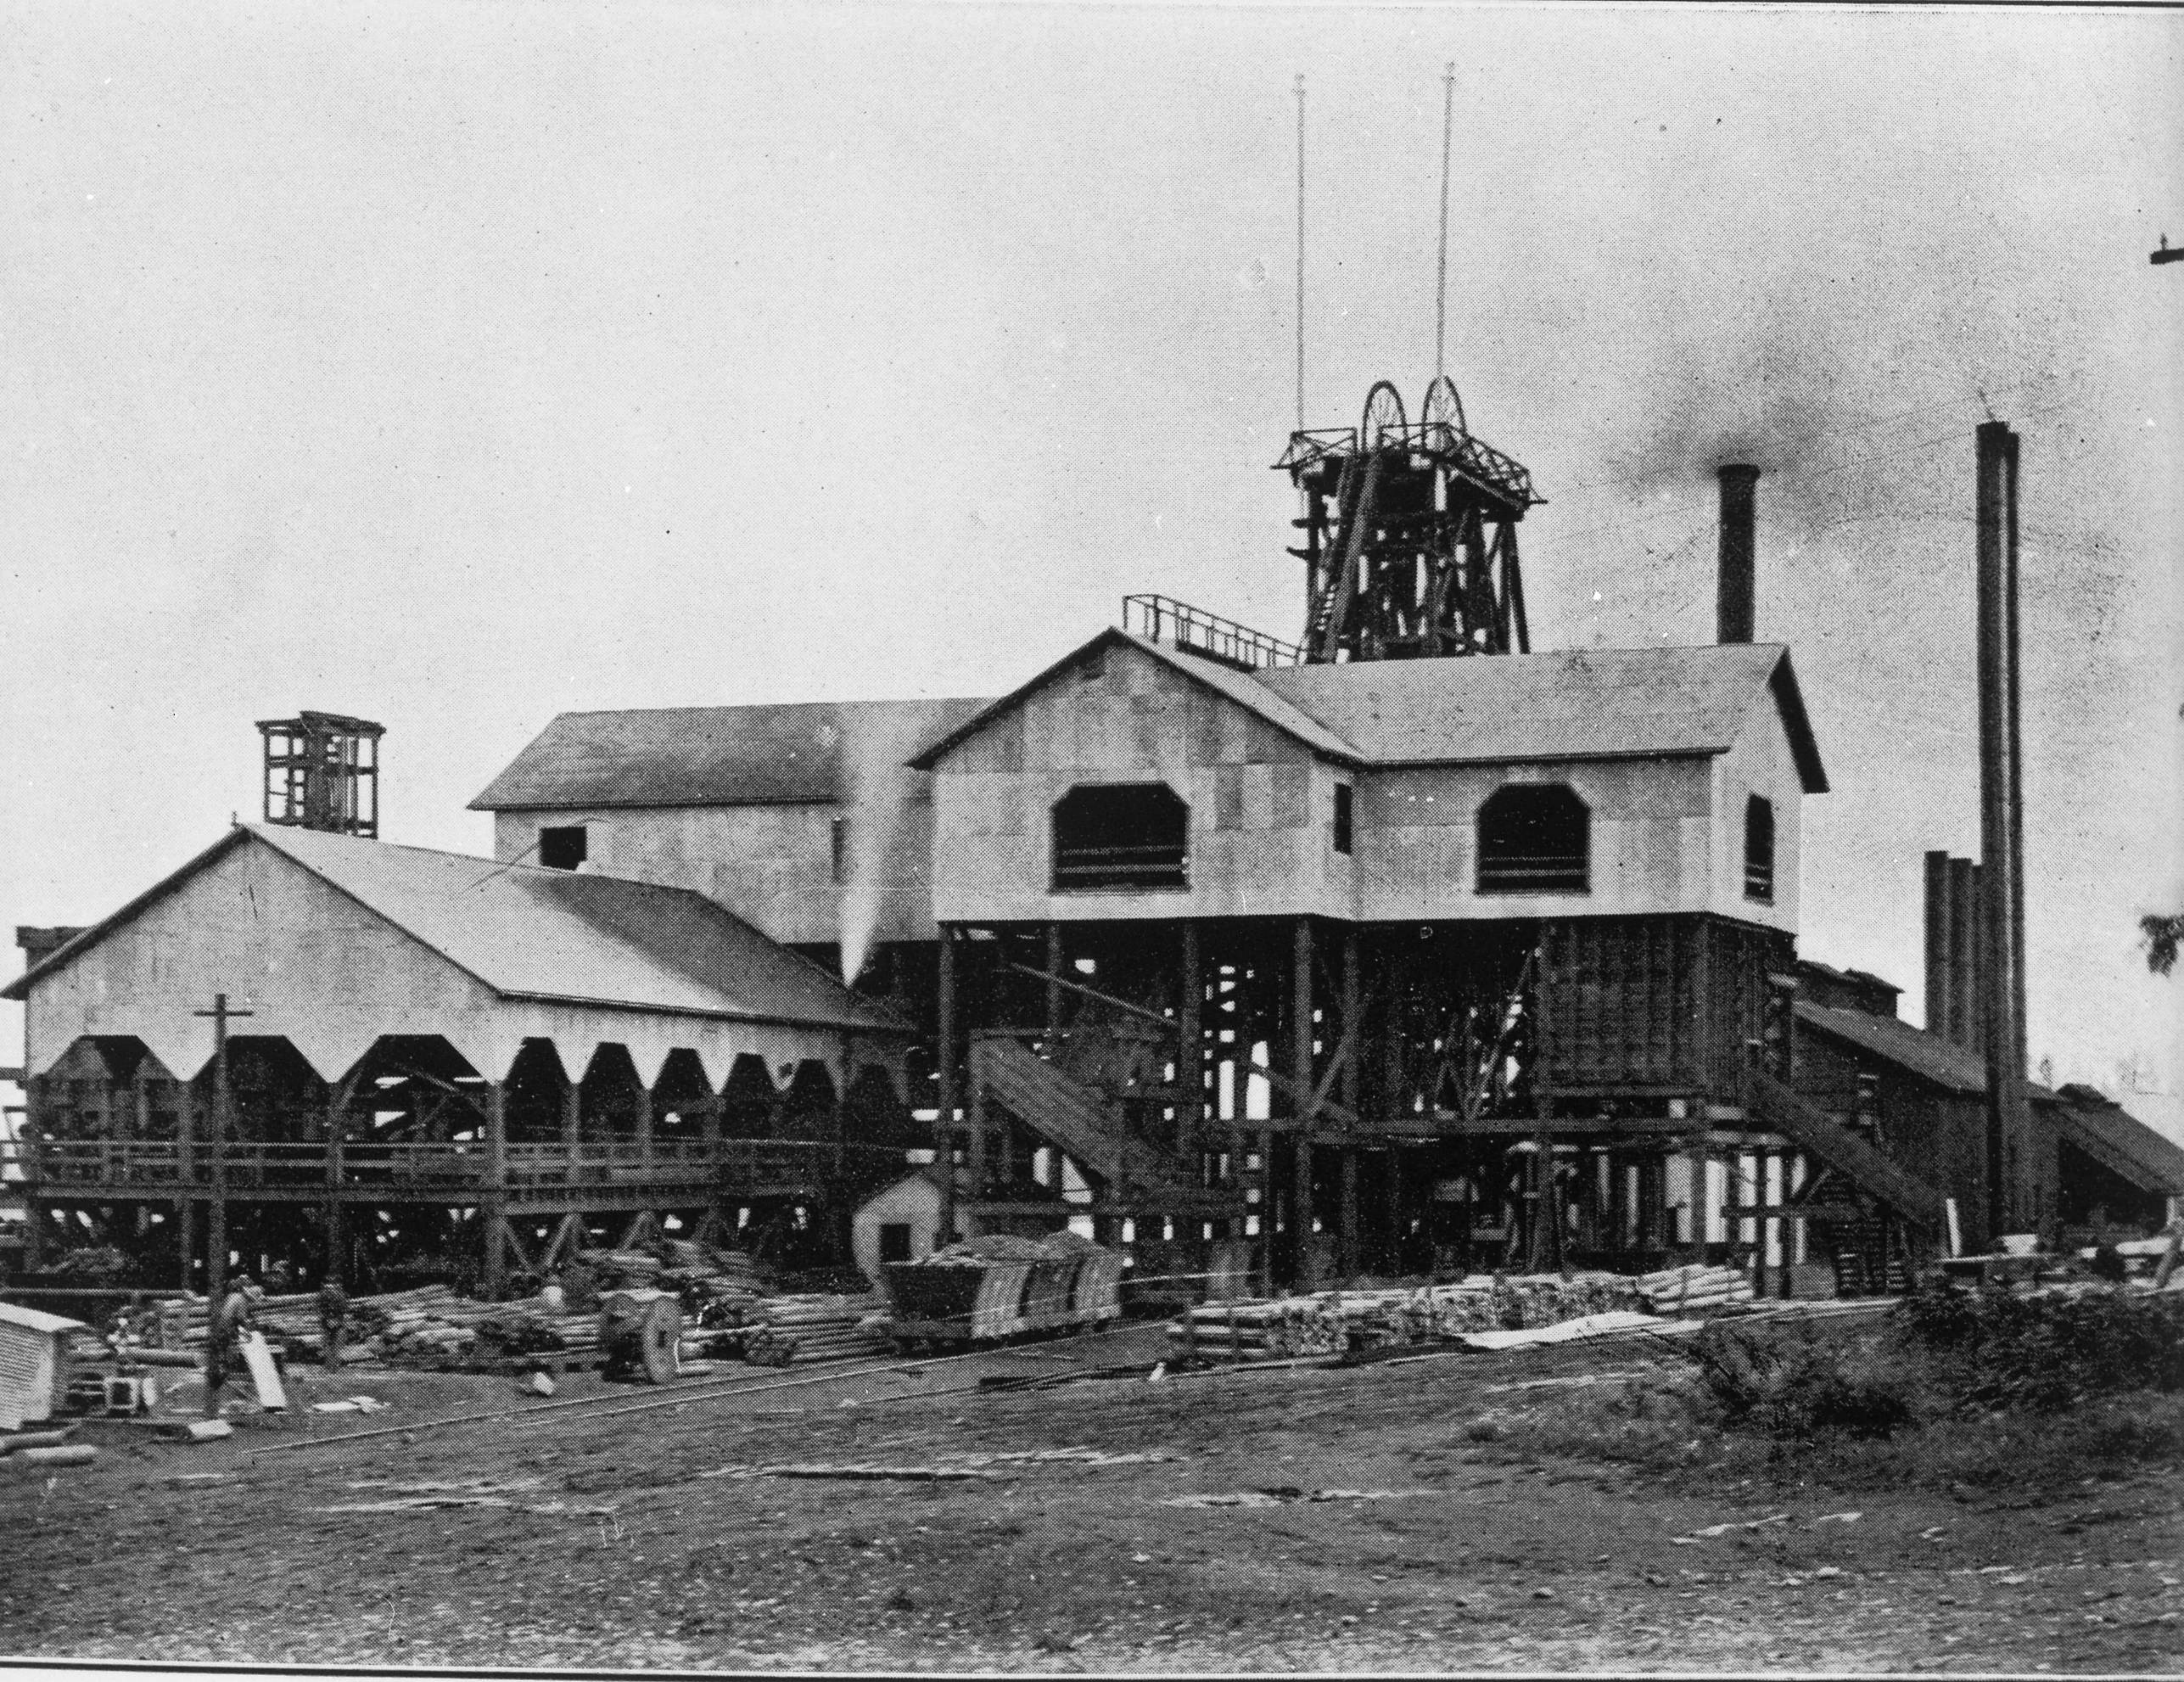

502426
ANCHOR BRAND

STYLE NO. 120-4B

250970

DATE

ASSIGNMENT

INSERT EMULSION SIDE DOWN

DR. S BROWN SPECIMENS & SAMPLES
1949 ~~ANALYT~~ BUL 12 FILE NO.

THE GRANBY COPPER SMELTING WORKS—GRAND FORKS, B. C.

WESTERN FUEL CO.'S NEW PIT-HEAD, NANAIMO, B. C.

TOWN OF PORT SIMPSON—SKEENA M. D.—FROM DOCK.

SKEENA RIVER—STR. "CALEDONIA" ASCENDING.