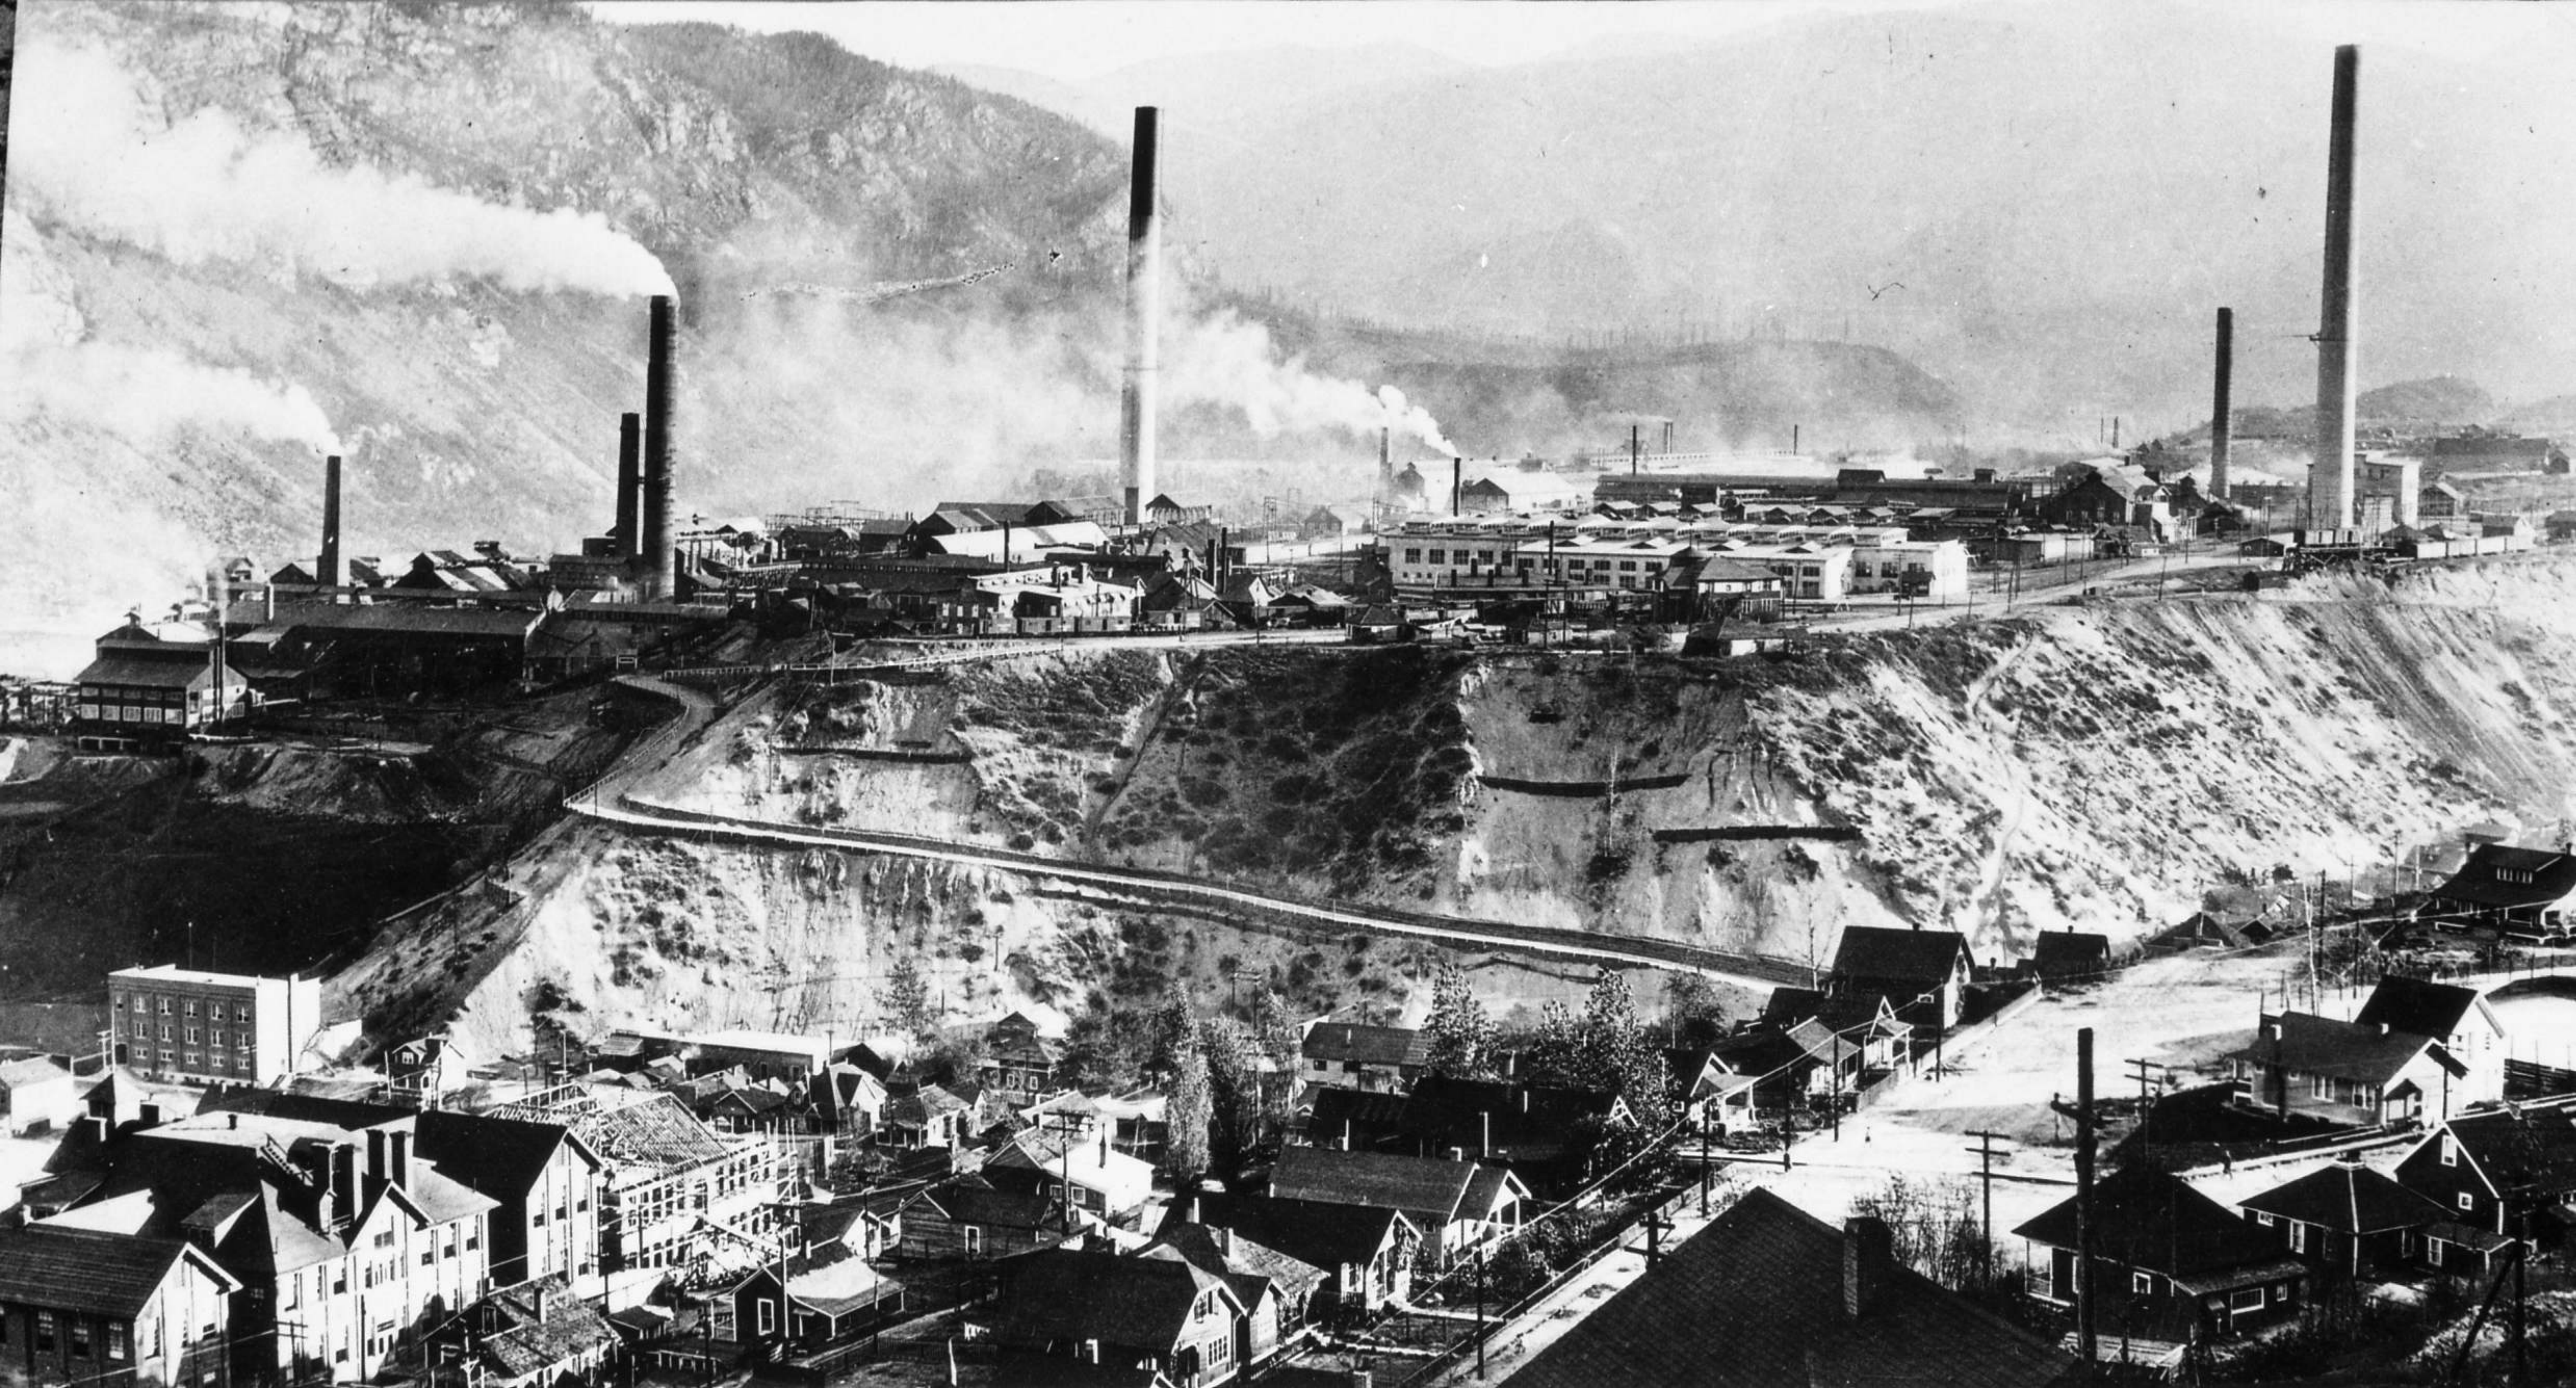

502426
ANCHOR BRAND

STYLE NO. 120-4B

250970

DATE

ASSIGNMENT

INSERT EMULSION SIDE DOWN

DR. S BROWN SPECIMENS & SAMPLES
1949 ~~ANALYT~~ BUL 12 FILE NO.

THE GRANBY COPPER SMELTING WORKS—GRAND FORKS, B. C.

WESTERN FUEL CO.'S NEW PIT-HEAD, NANAIMO, B. C.

TOWN OF PORT SIMPSON—SKEENA M. D.—FROM DOCK.

SKEENA RIVER—STR. "CALEDONIA" ASCENDING.