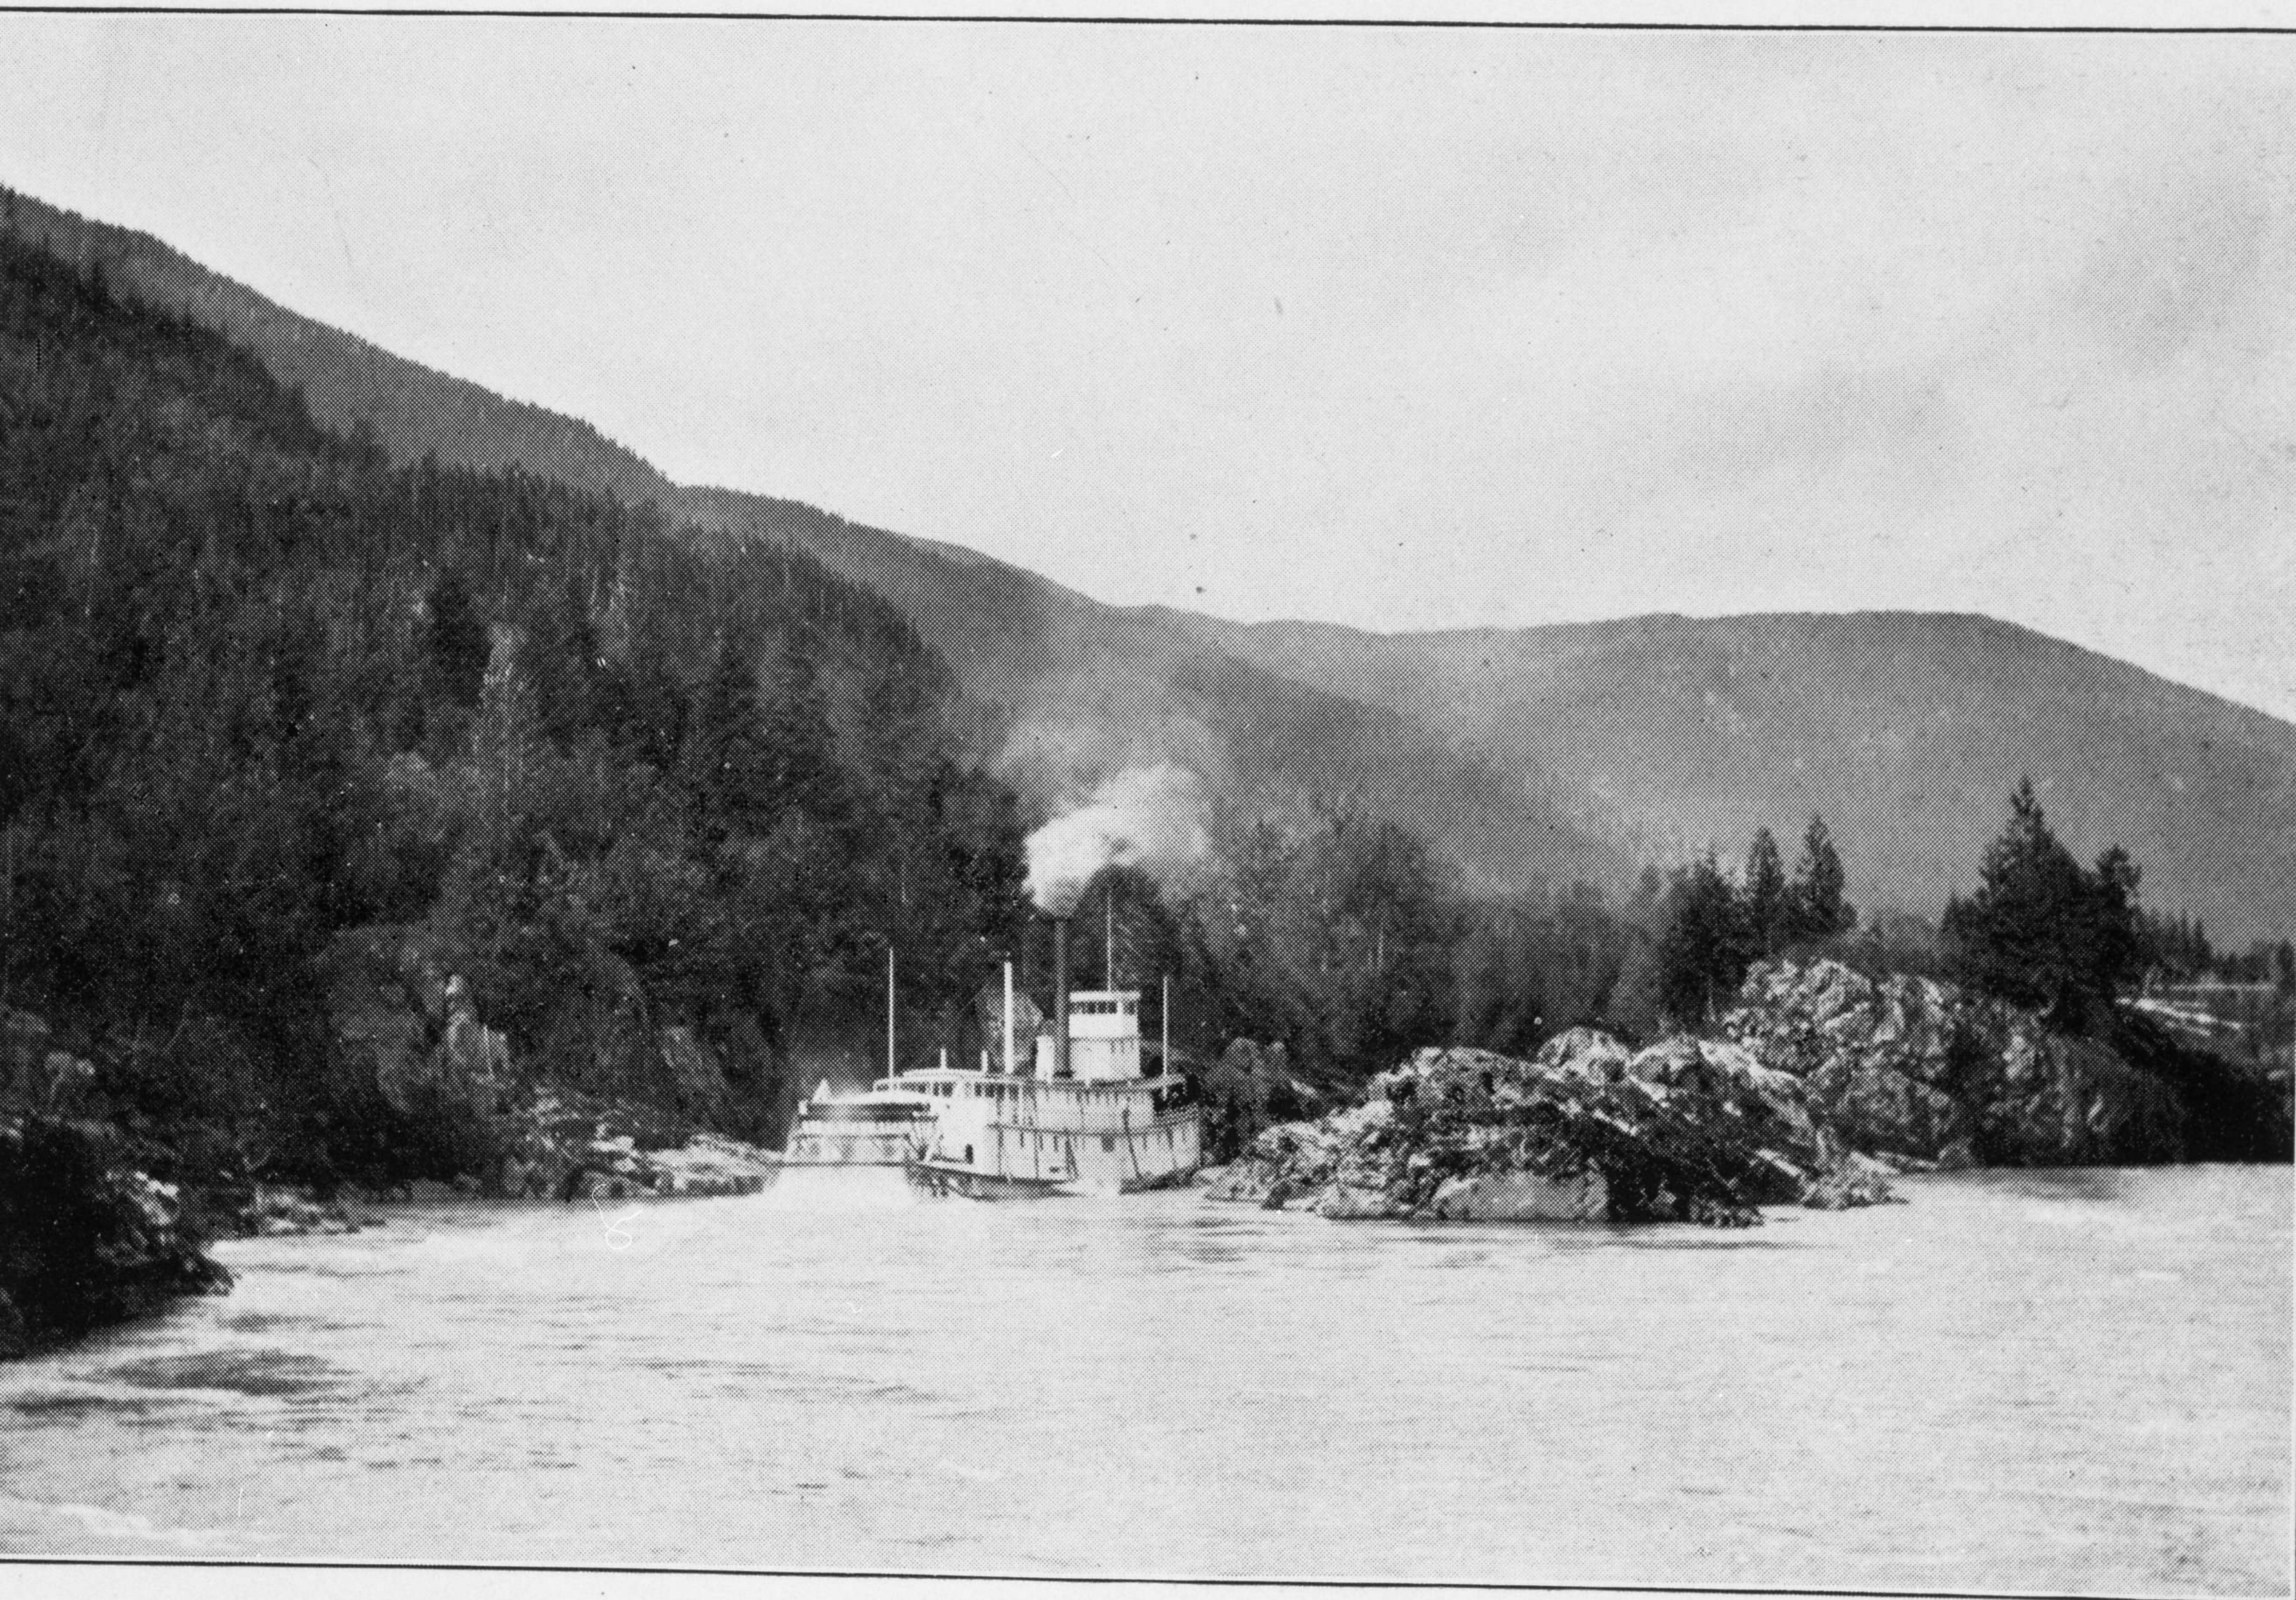

502426
ANCHOR BRAND

STYLE NO. 120-4B

250970

DATE

ASSIGNMENT

INSERT EMULSION SIDE DOWN

DR. S BROWN SPECIMENS & SAMPLES
1949 ~~ANALYT~~ BUL 12 FILE NO.

THE GRANBY COPPER SMELTING WORKS—GRAND FORKS, B. C.

WESTERN FUEL CO.'S NEW PIT-HEAD, NANAIMO, B. C.

TOWN OF PORT SIMPSON—SKEENA M. D.—FROM DOCK.

SKEENA RIVER—STR. "CALEDONIA" ASCENDING.