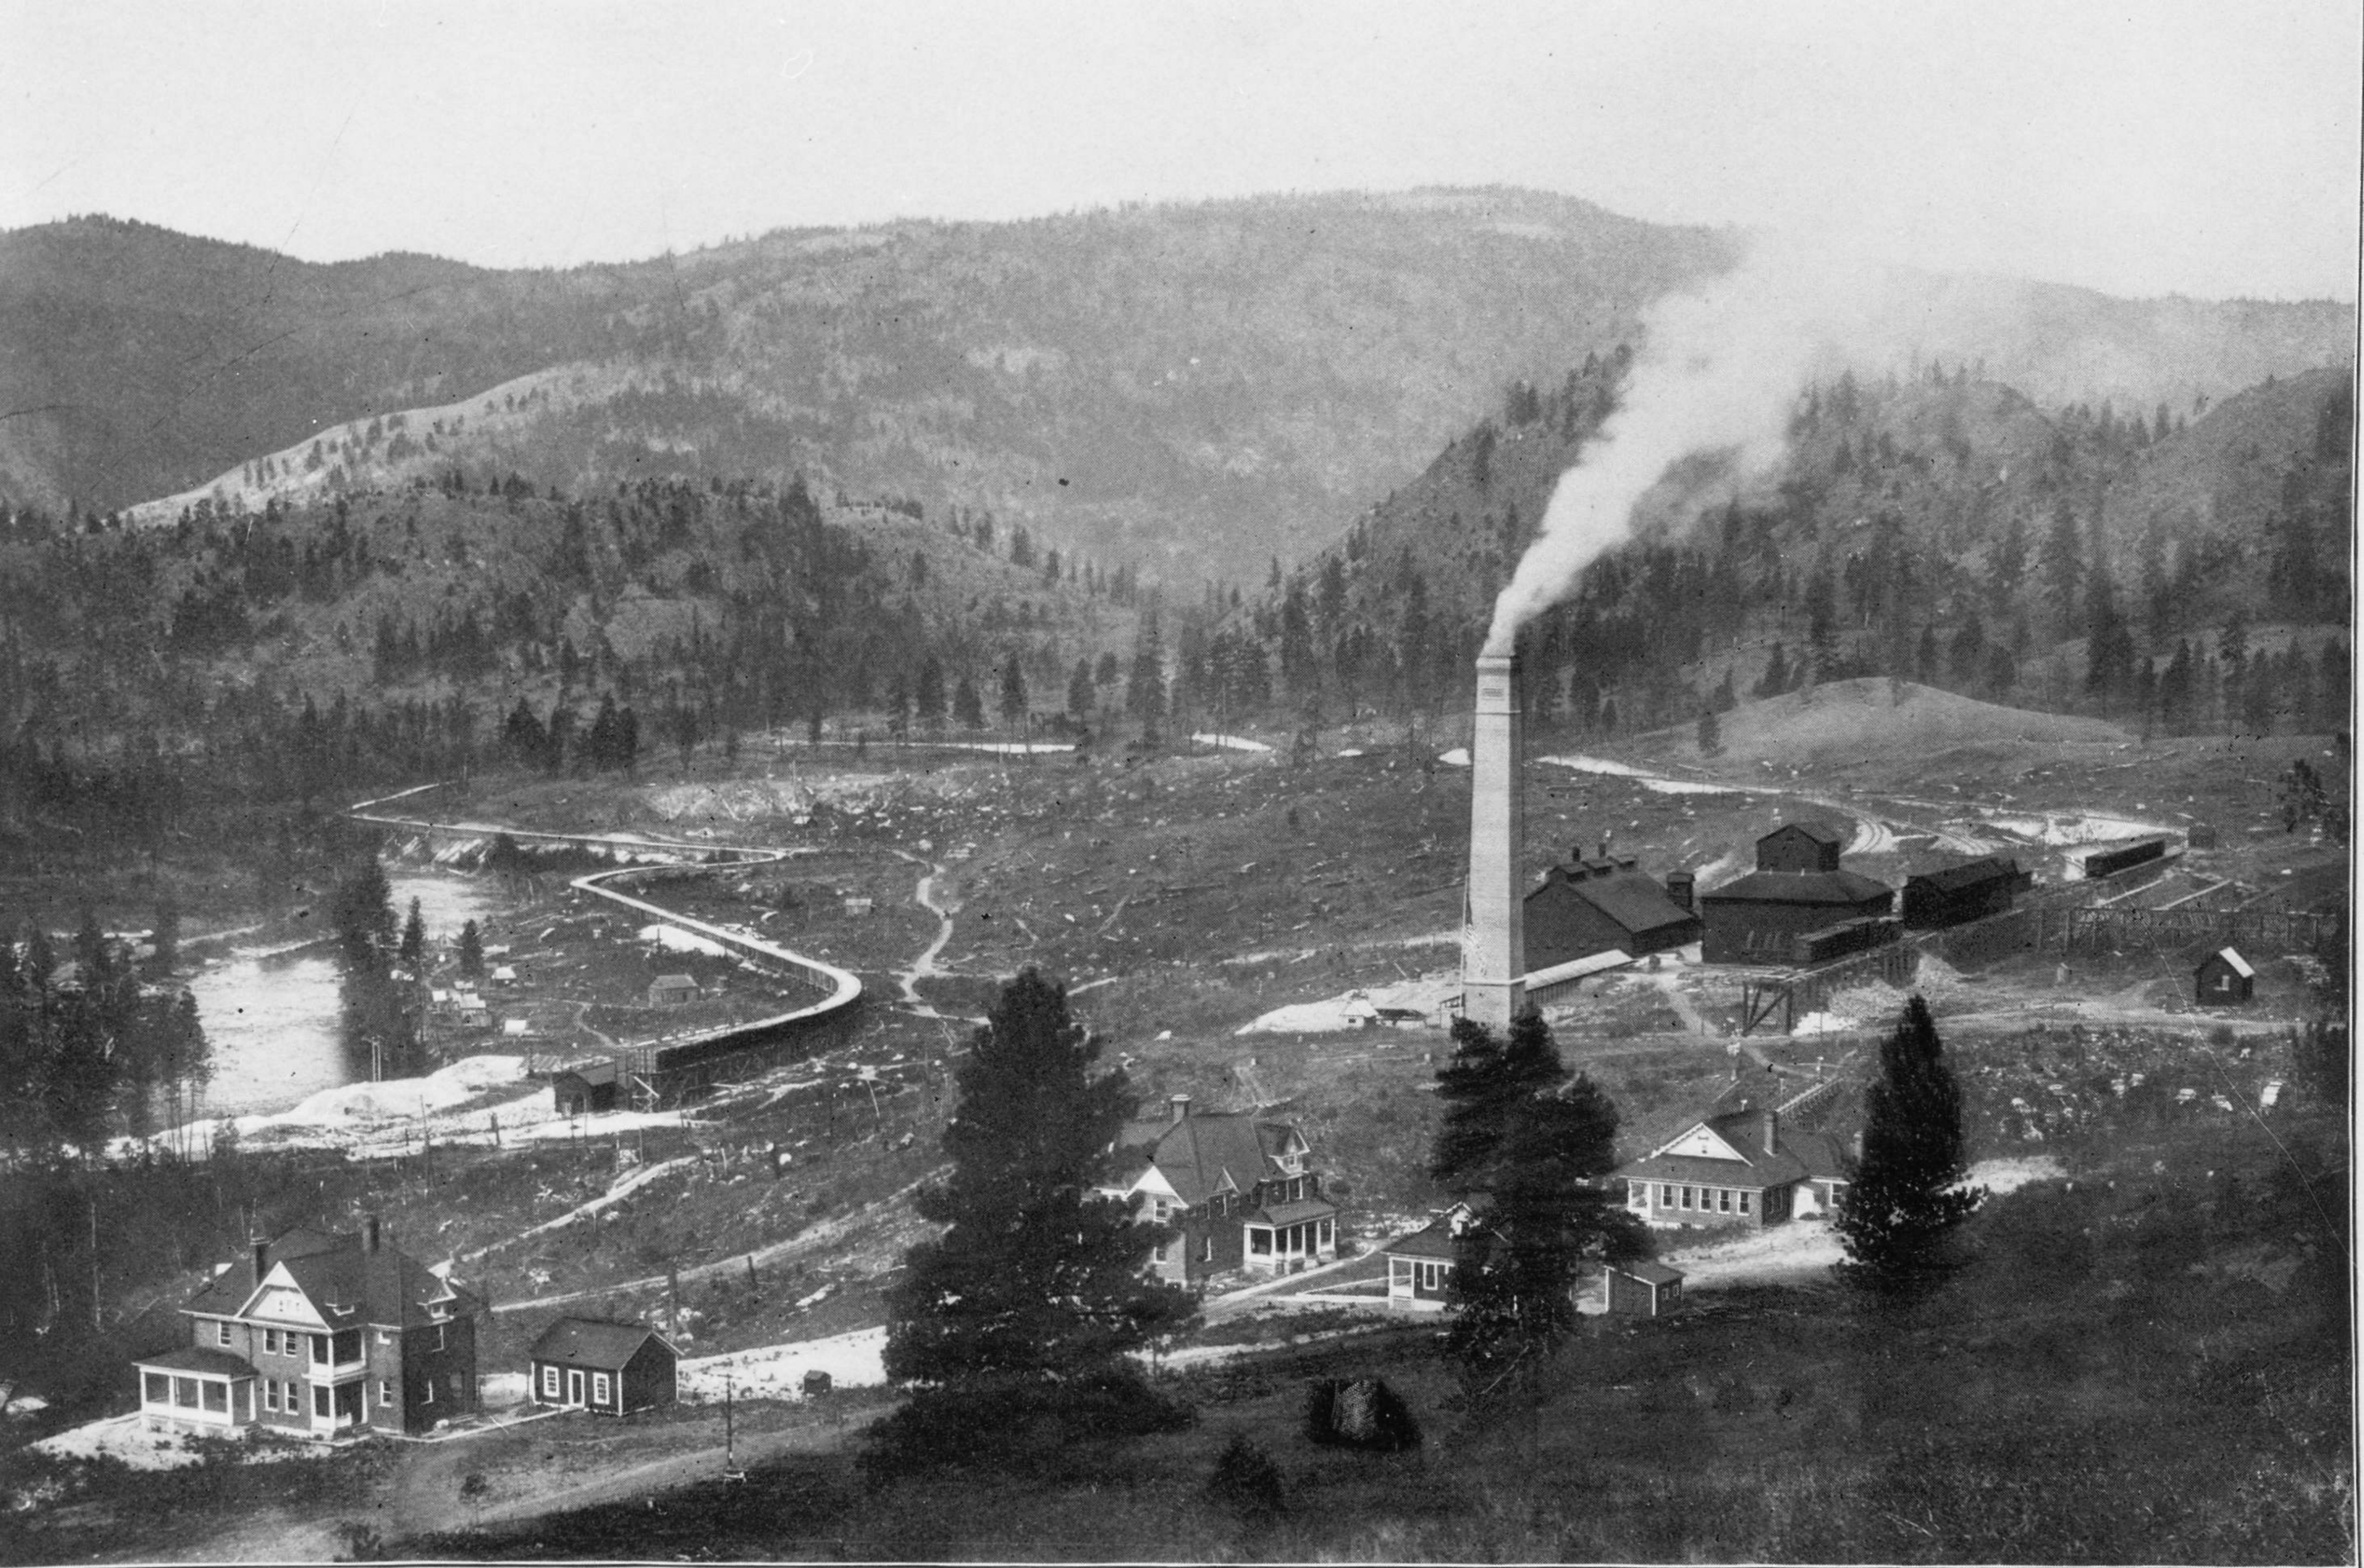

502426
ANCHOR BRAND

STYLE NO. 120-4B

250970

DATE

ASSIGNMENT

INSERT EMULSION SIDE DOWN

DR. S BROWN SPECIMENS & SAMPLES
1949 ~~ANALYT~~ BUL 12 FILE NO.

THE GRANBY COPPER SMELTING WORKS—GRAND FORKS, B. C.

WESTERN FUEL CO.'S NEW PIT-HEAD, NANAIMO, B. C.

TOWN OF PORT SIMPSON—SKEENA M. D.—FROM DOCK.

SKEENA RIVER—STR. "CALEDONIA" ASCENDING.