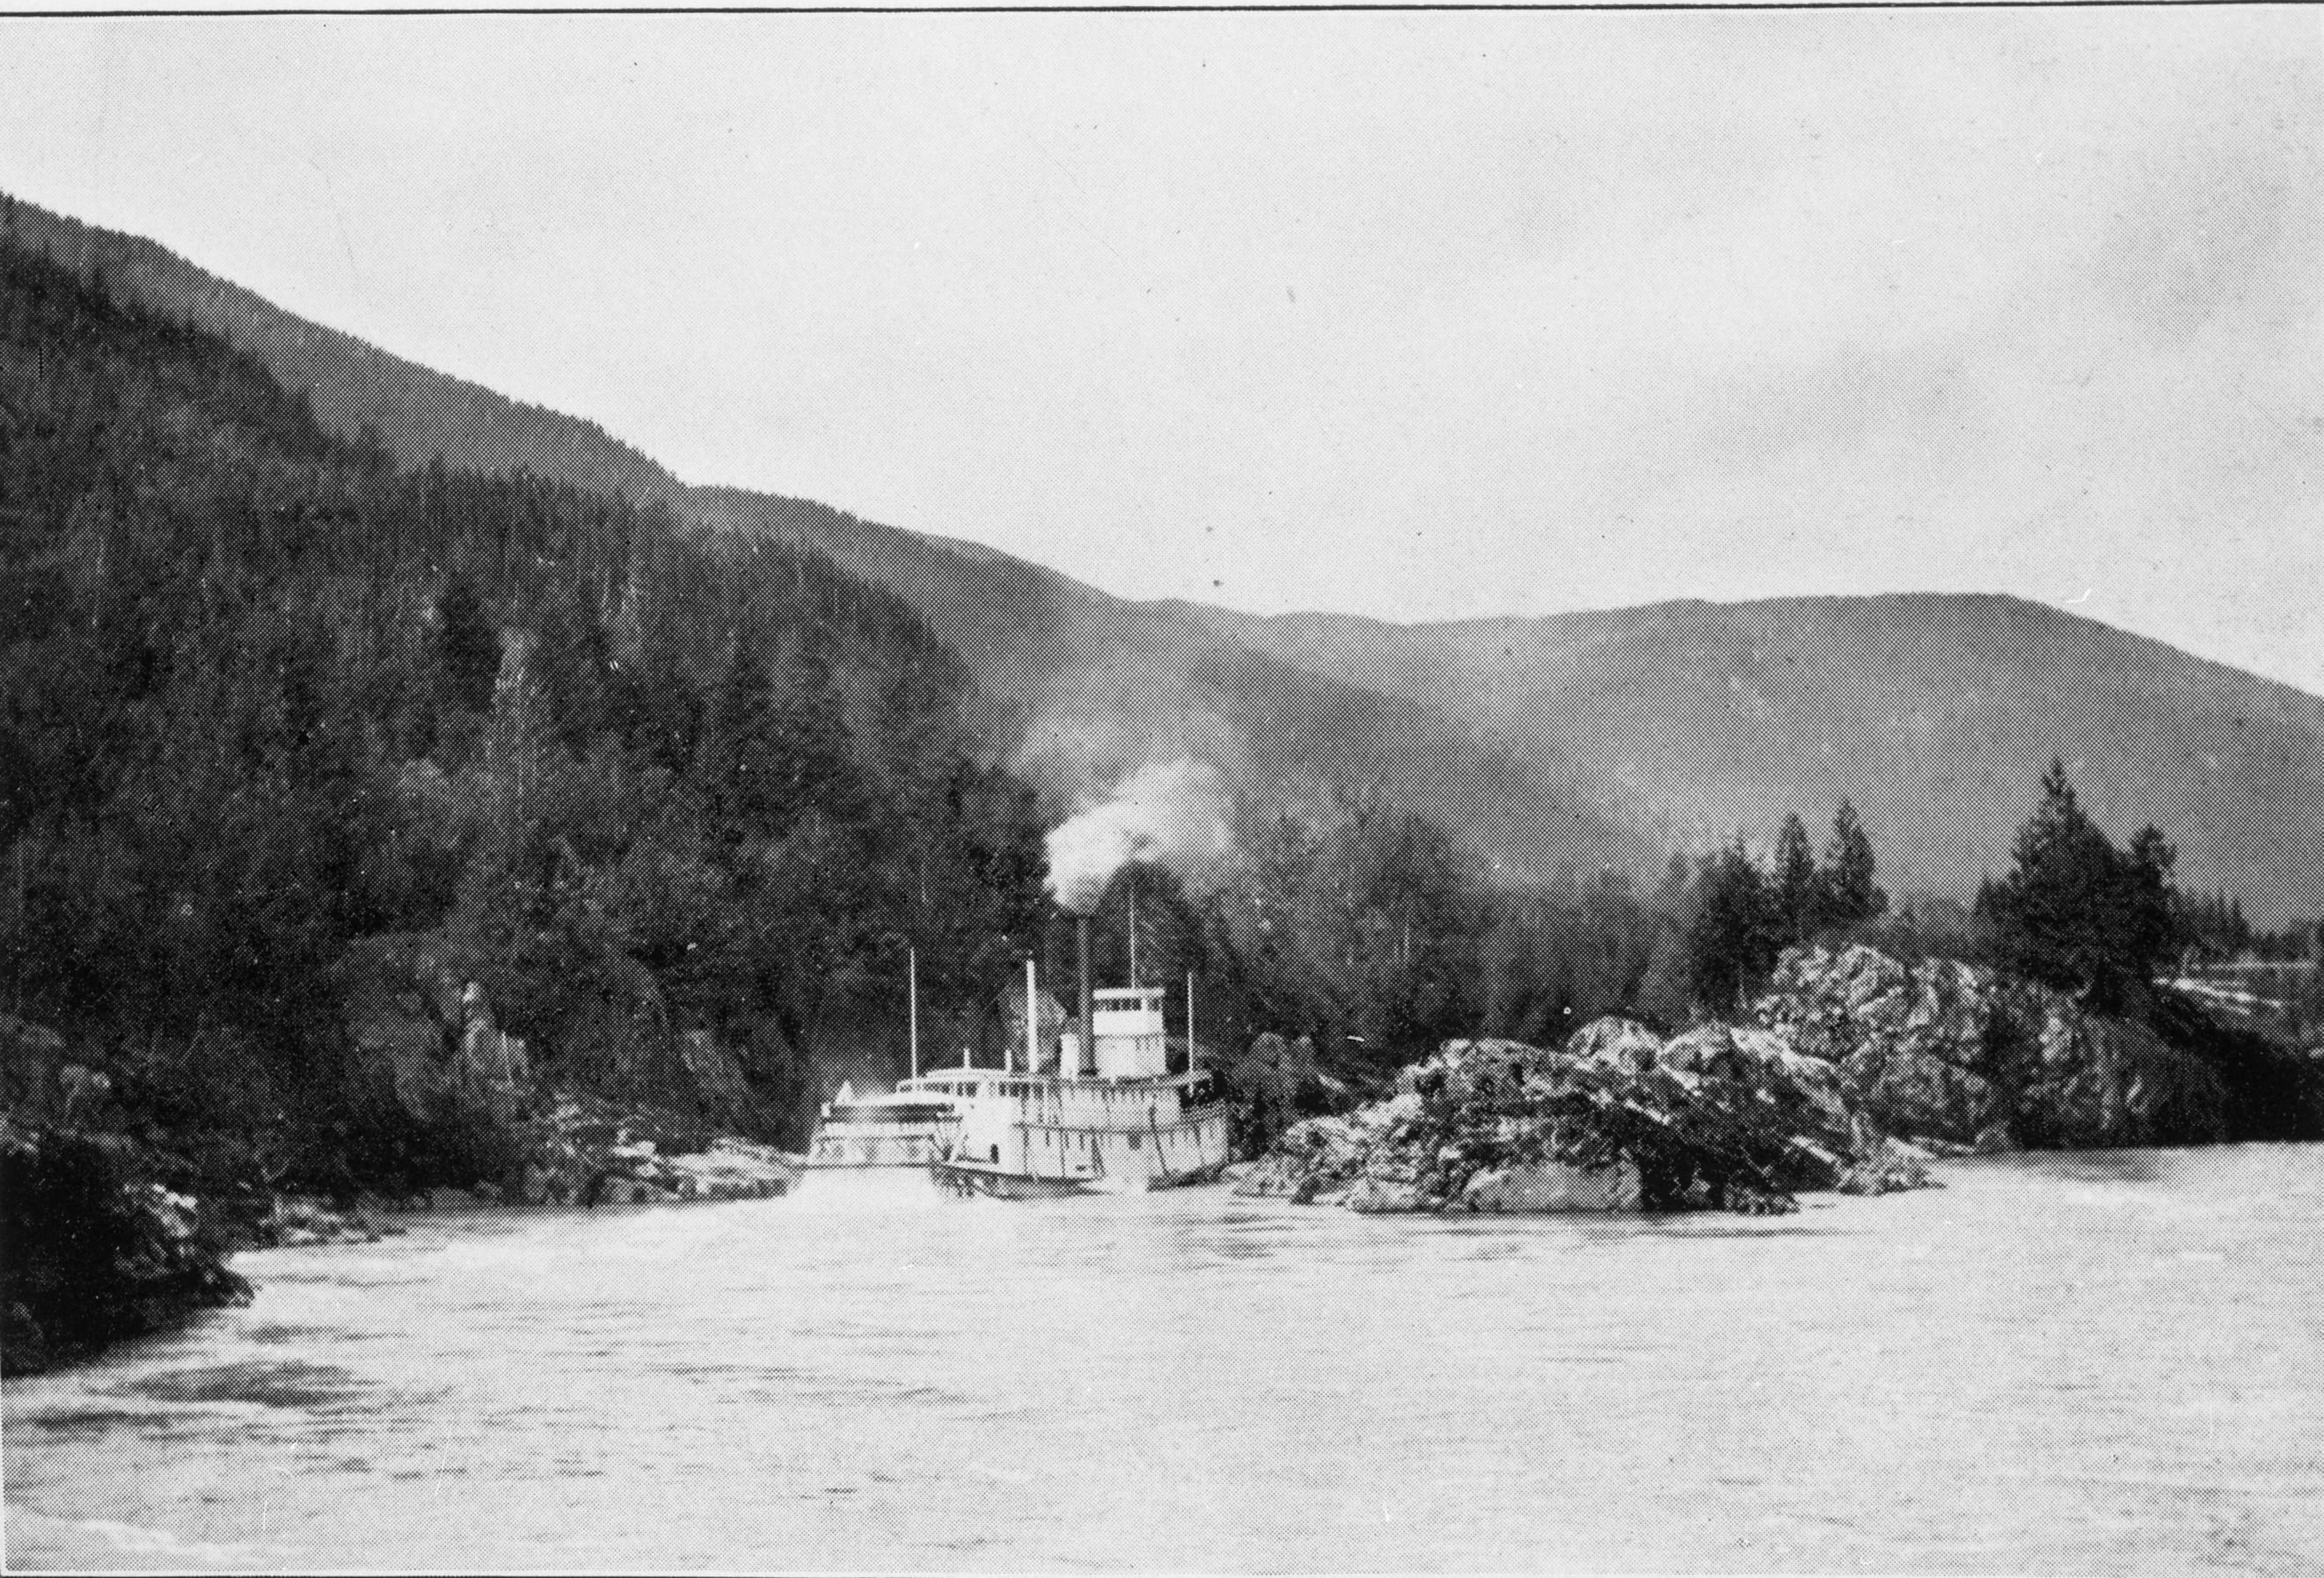

502426
ANCHOR BRAND

STYLE NO. 120-4B

250970

DATE

ASSIGNMENT

INSERT EMULSION SIDE DOWN

DR. S BROWN SPECIMENS & SAMPLES
1949 ~~ANALYT~~ BUL 12 FILE NO.

THE GRANBY COPPER SMELTING WORKS—GRAND FORKS, B. C.

WESTERN FUEL CO.'S NEW PIT-HEAD, NANAIMO, B. C.

TOWN OF PORT SIMPSON—SKEENA M. D.—FROM DOCK.

SKEENA RIVER—STR. "CALEDONIA" ASCENDING.