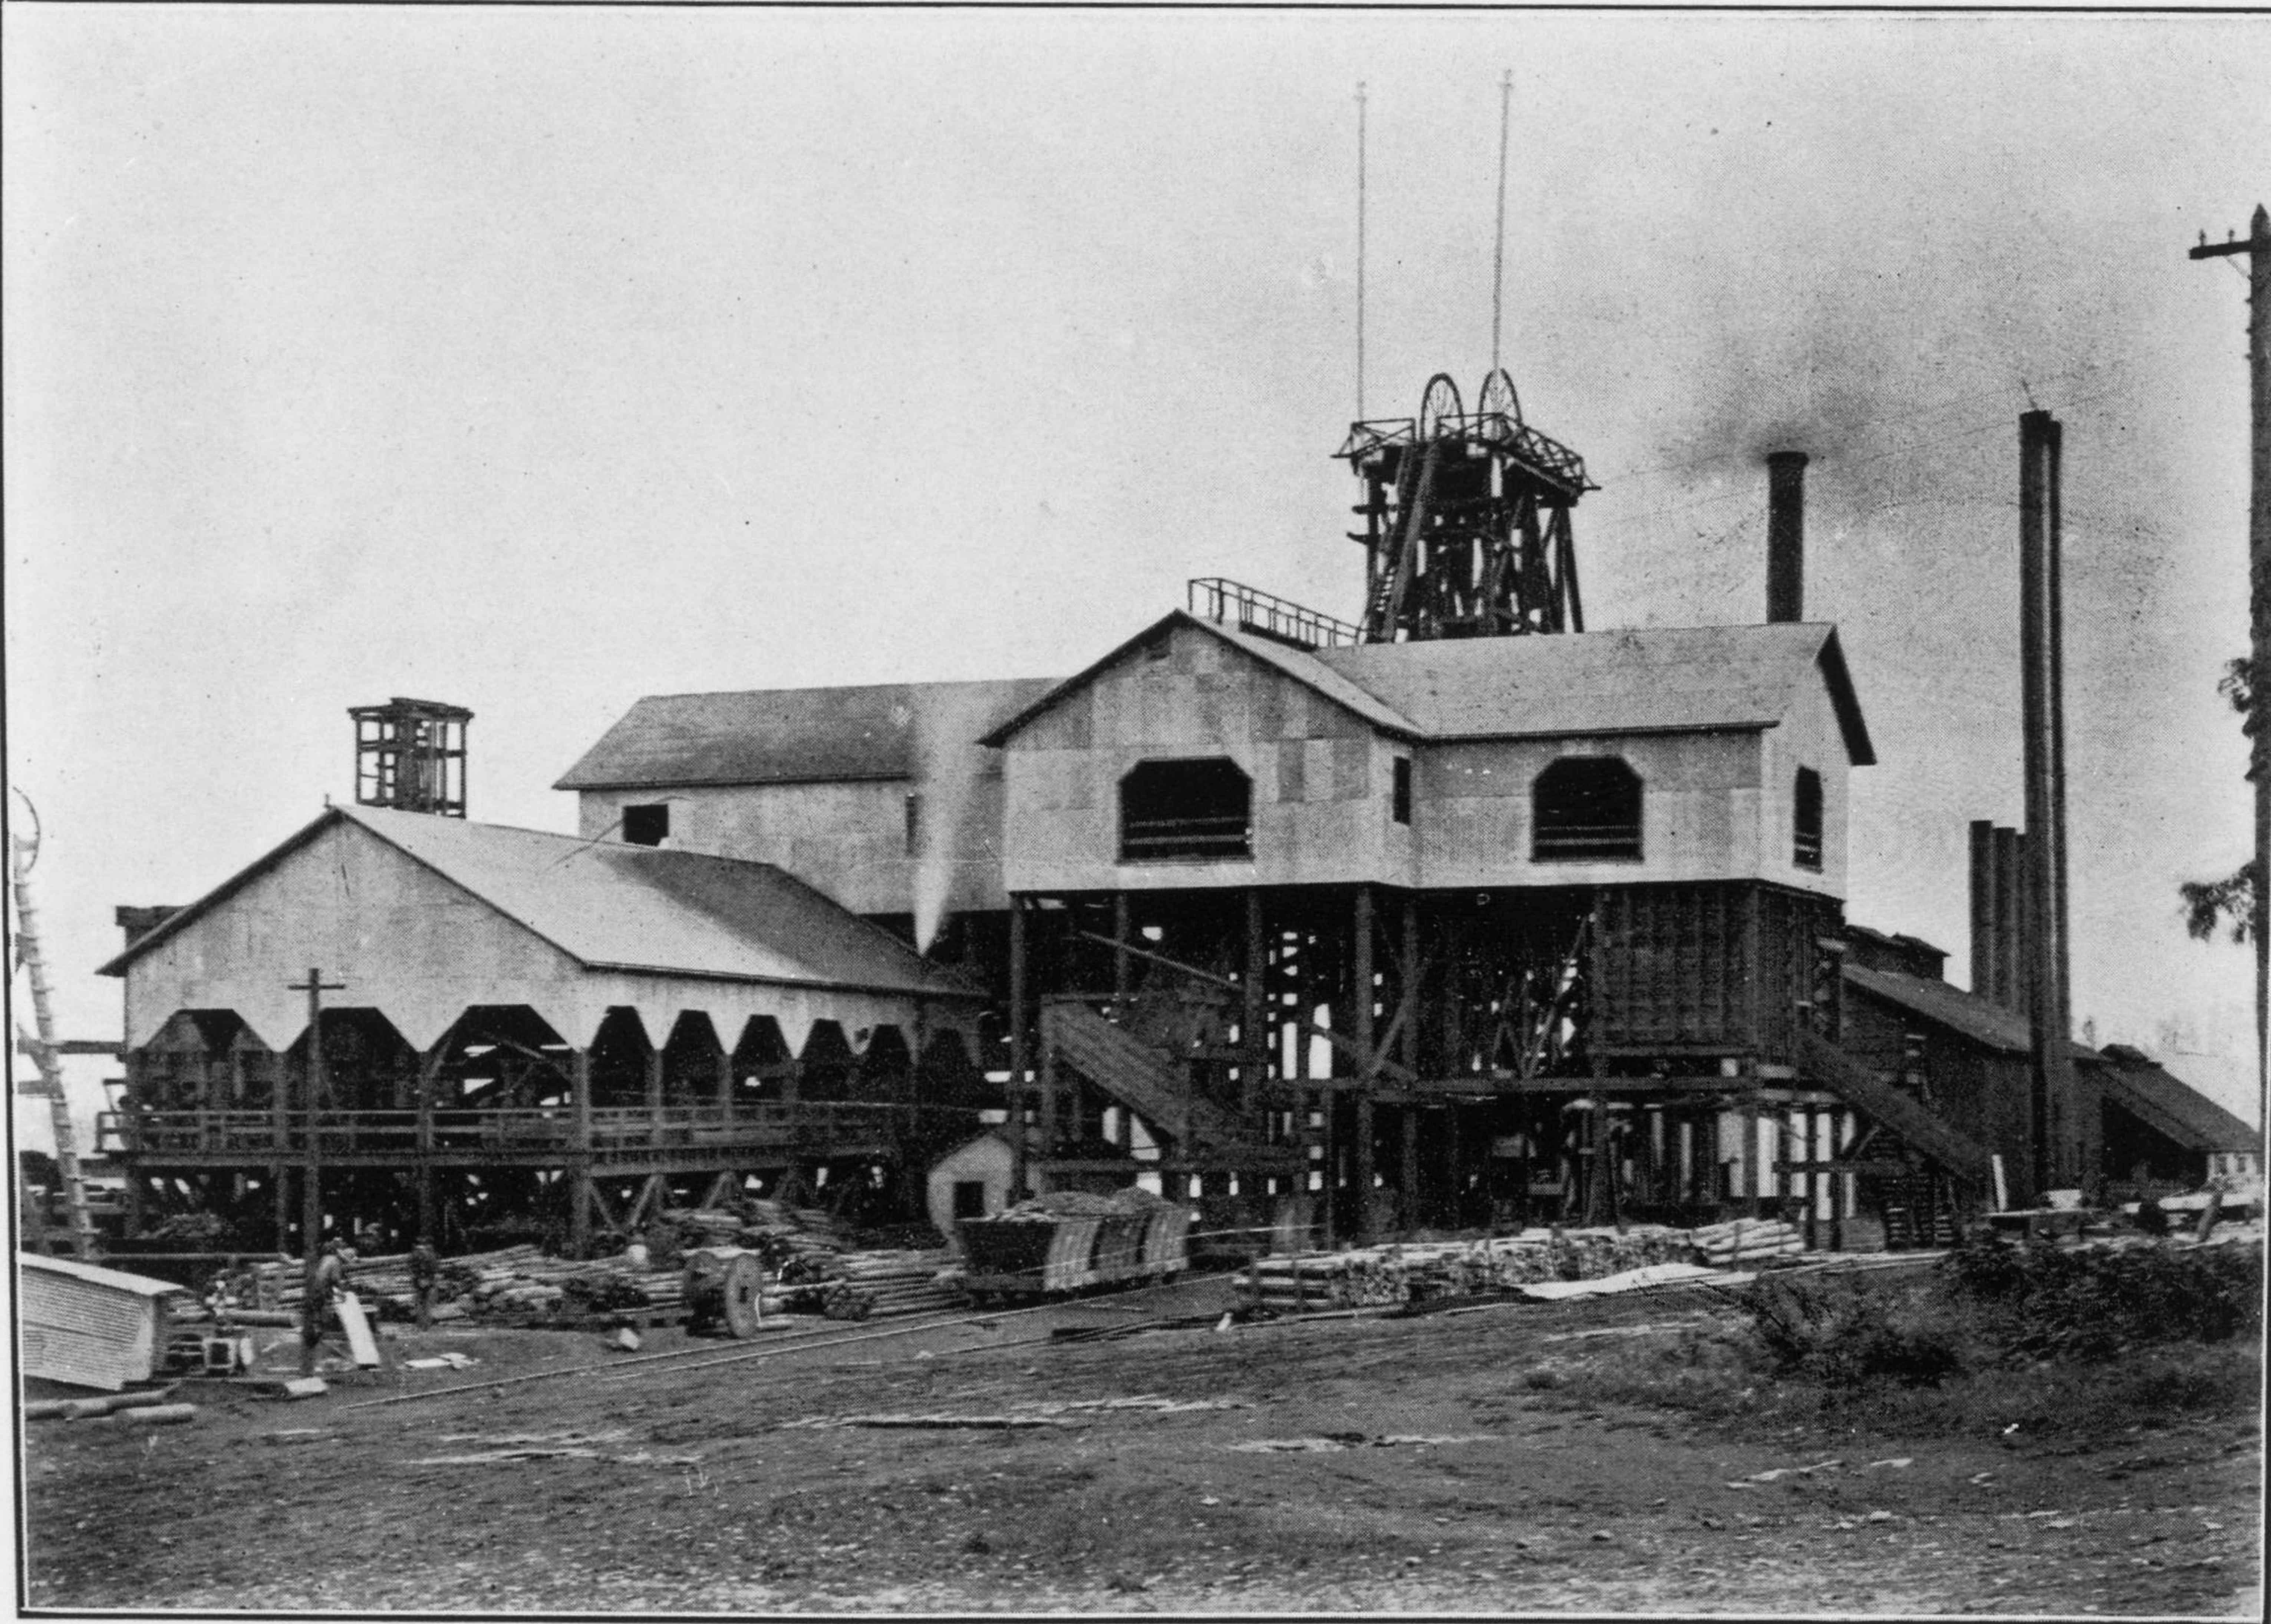

**Print File**  
ARCHIVAL PRESERVERS

PHOTO PLASTIC PRODUCTS, INC. 101 BURNING WOOD DRIVE  
STYLE NO. 120-4B

DATE

01 10 90

ASSIGNMENT

DR. S. BROWN

INSERT EMULSION SIDE DOWN

502425

*B.C. Bureau of Mines.*

BUILDING BOAT AT IRISH'S CABIN ON FINLAY RIVER.

B.C. Bureau of Mines.

CAMP XXXV., HEAD OF DELTA CREEK, FINLAY RIVER.

WESTERN FUEL CO.'S NEW PIT-HEAD, NANAIMO, B. C.

THE GRANBY COPPER SMELTING WORKS—GRAND FORKS, B. C.