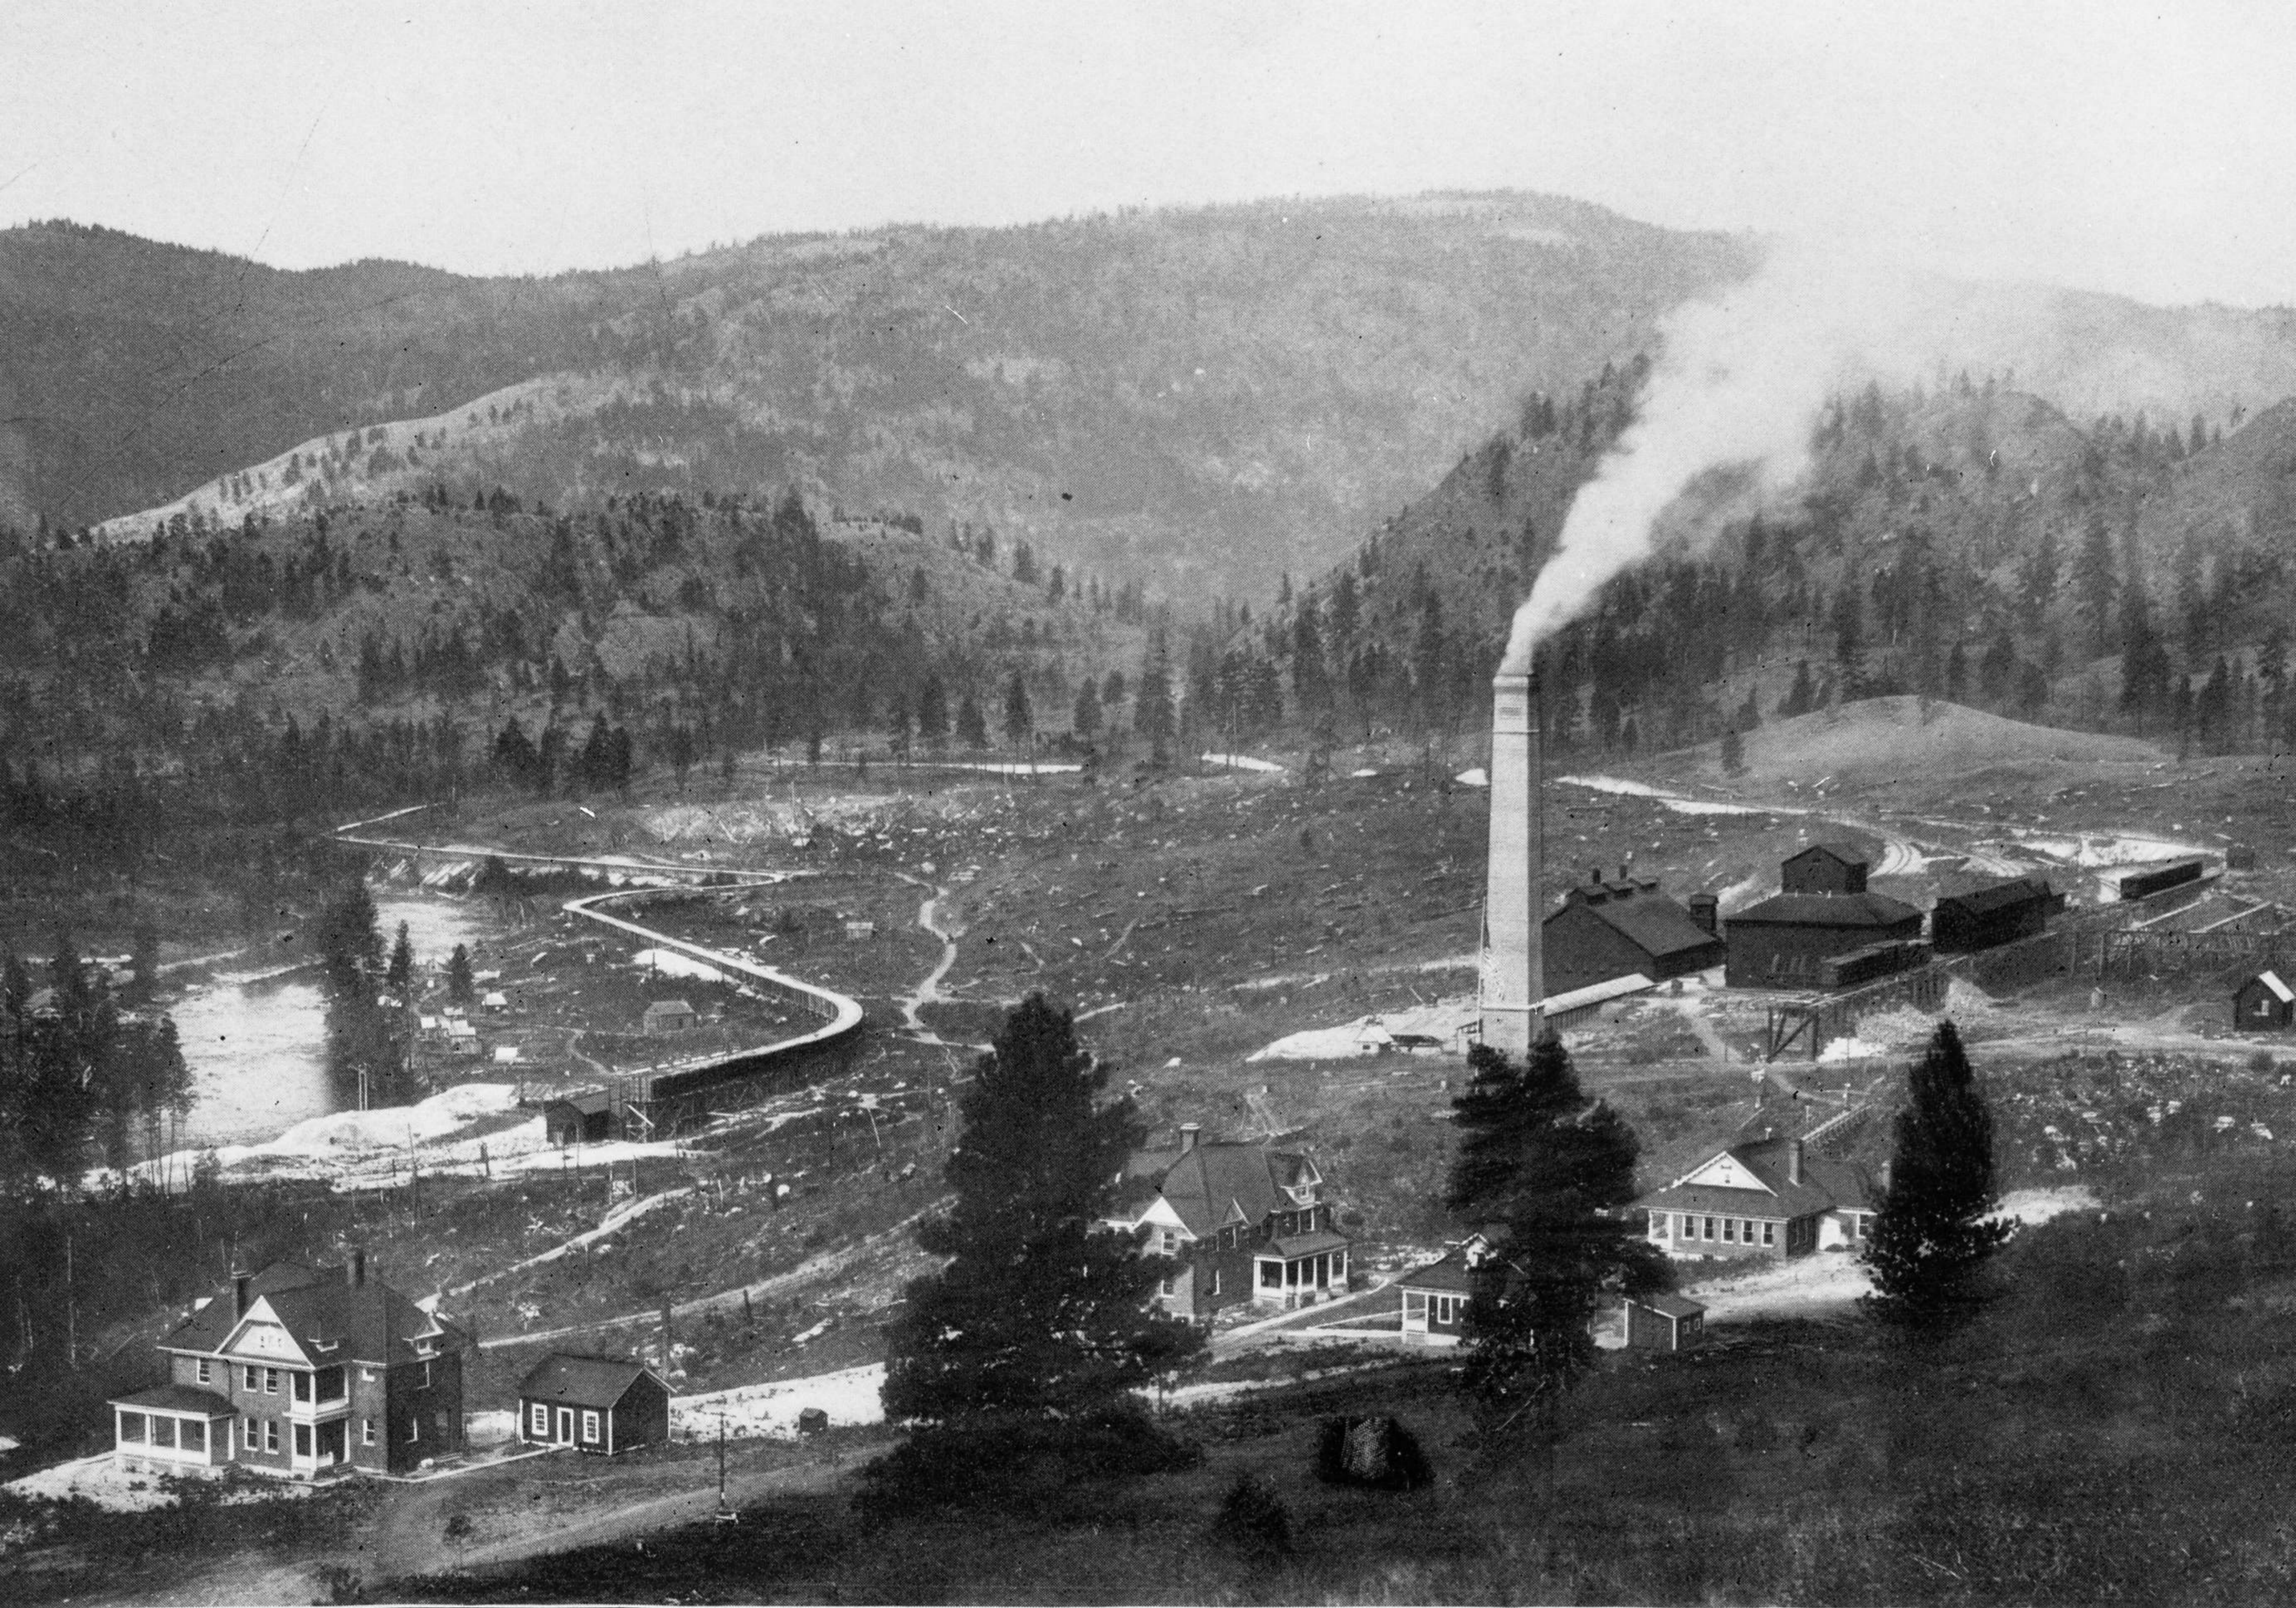

*B.C. Bureau of Mines.*

BUILDING BOAT AT IRISH'S CABIN ON FINLAY RIVER.

B.C. Bureau of Mines.

CAMP XXXV., HEAD OF DELTA CREEK, FINLAY RIVER.

WESTERN FUEL CO.'S NEW PIT-HEAD, NANAIMO, B. C.

THE GRANBY COPPER SMELTING WORKS—GRAND FORKS, B. C.