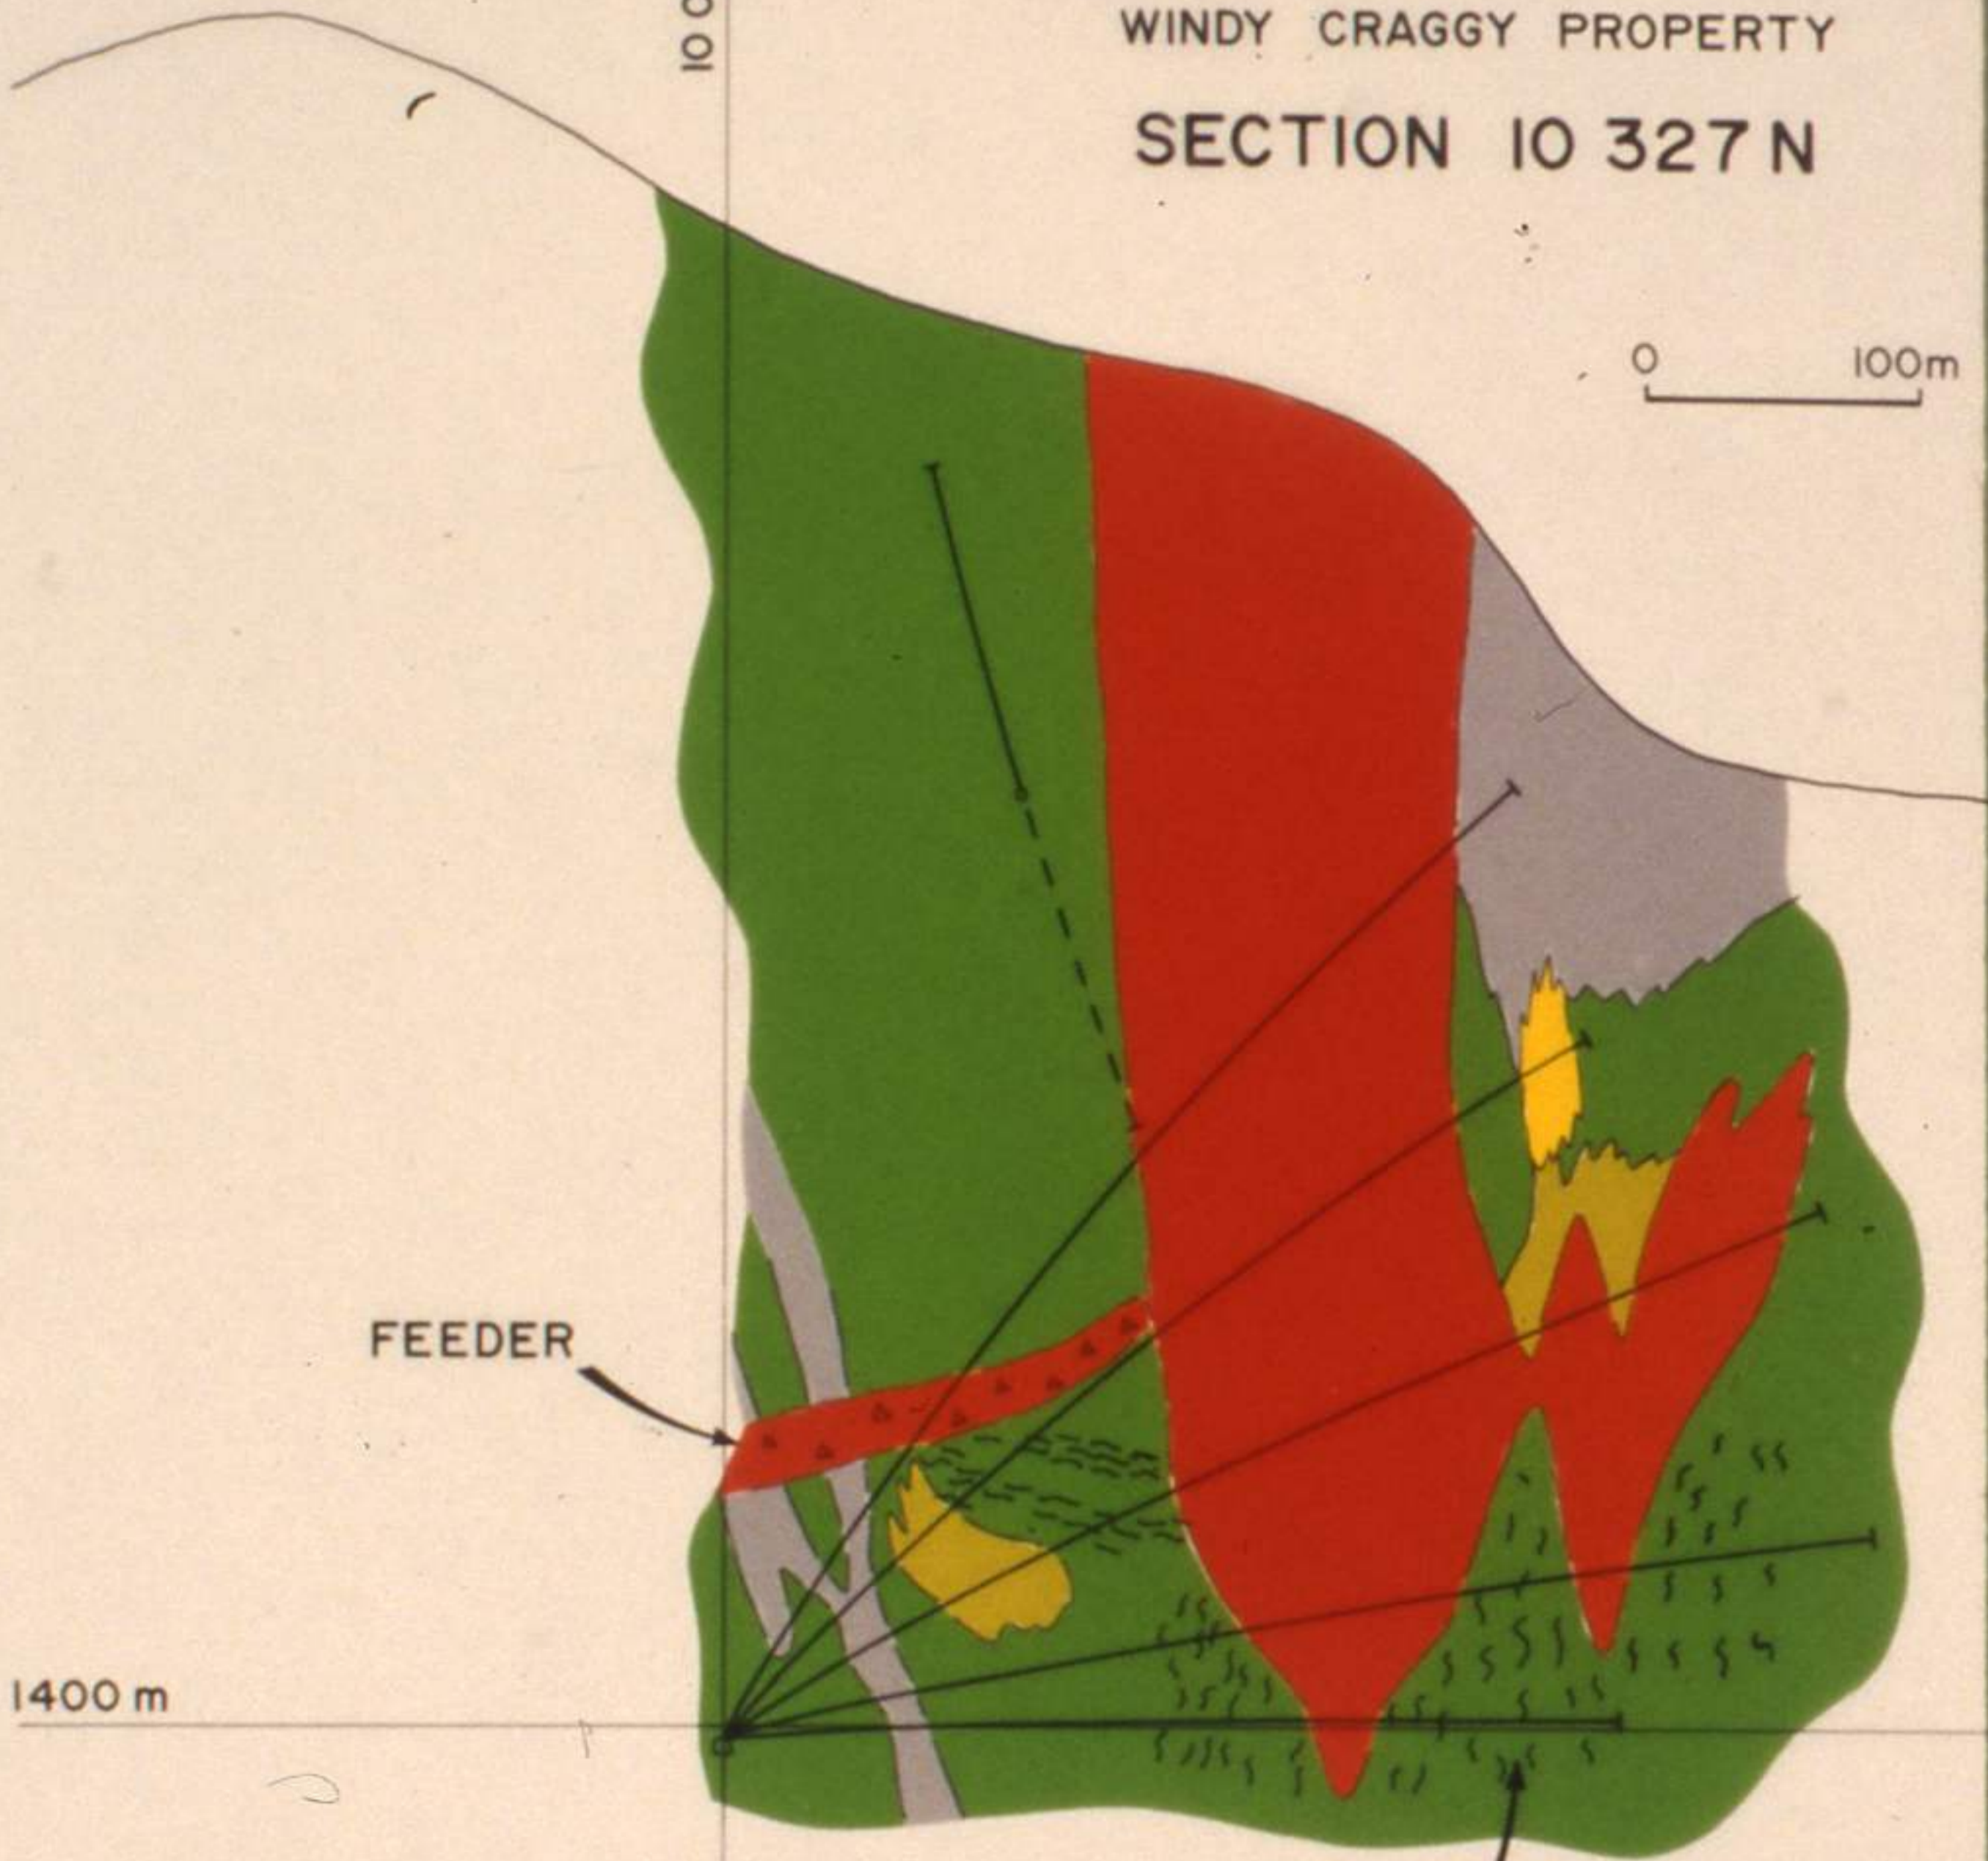

GEDDES RESOURCES LIMITED

WINDY CRAGGY PROPERTY

SECTION 10 327 N

10 000 E

0 100m

FEEDER

1400 m

SULPHIDE  
STRINGERS

- MASSIVE SULPHIDES
- MAFIC VOLCANIC
- ARGILLITE
- CHERT CARBONATE
- TUFF