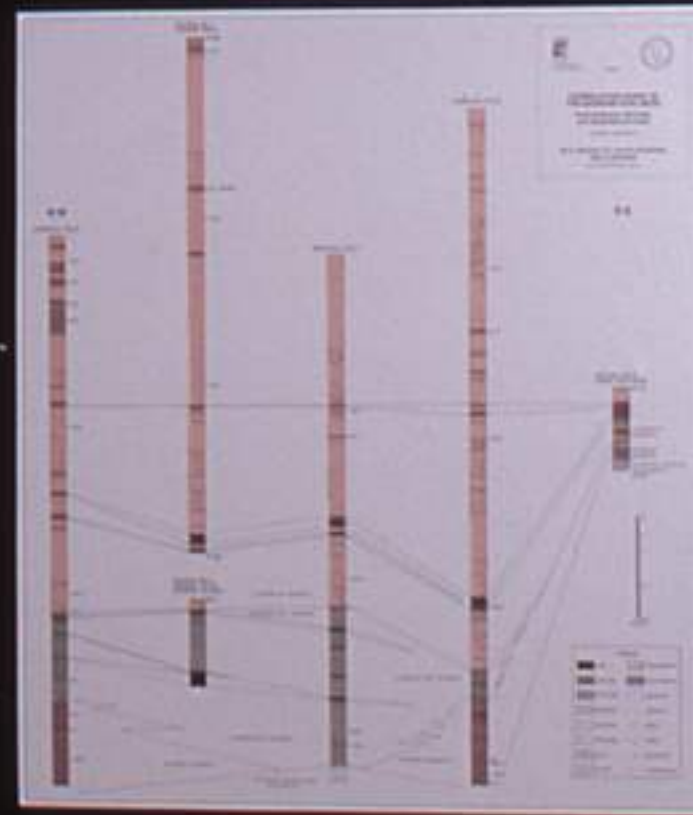

QUINSAM COALFIELD

C Kenyon, G. Bickford

Cretaceous Sub-Basins

Map Area

Comox Sub-Basin

Section B-B'

Chute Creek Coals

Geology

Section A-A'

Quinsam Coals

Coalbed Methane Potential

Age Date

Analytical Results