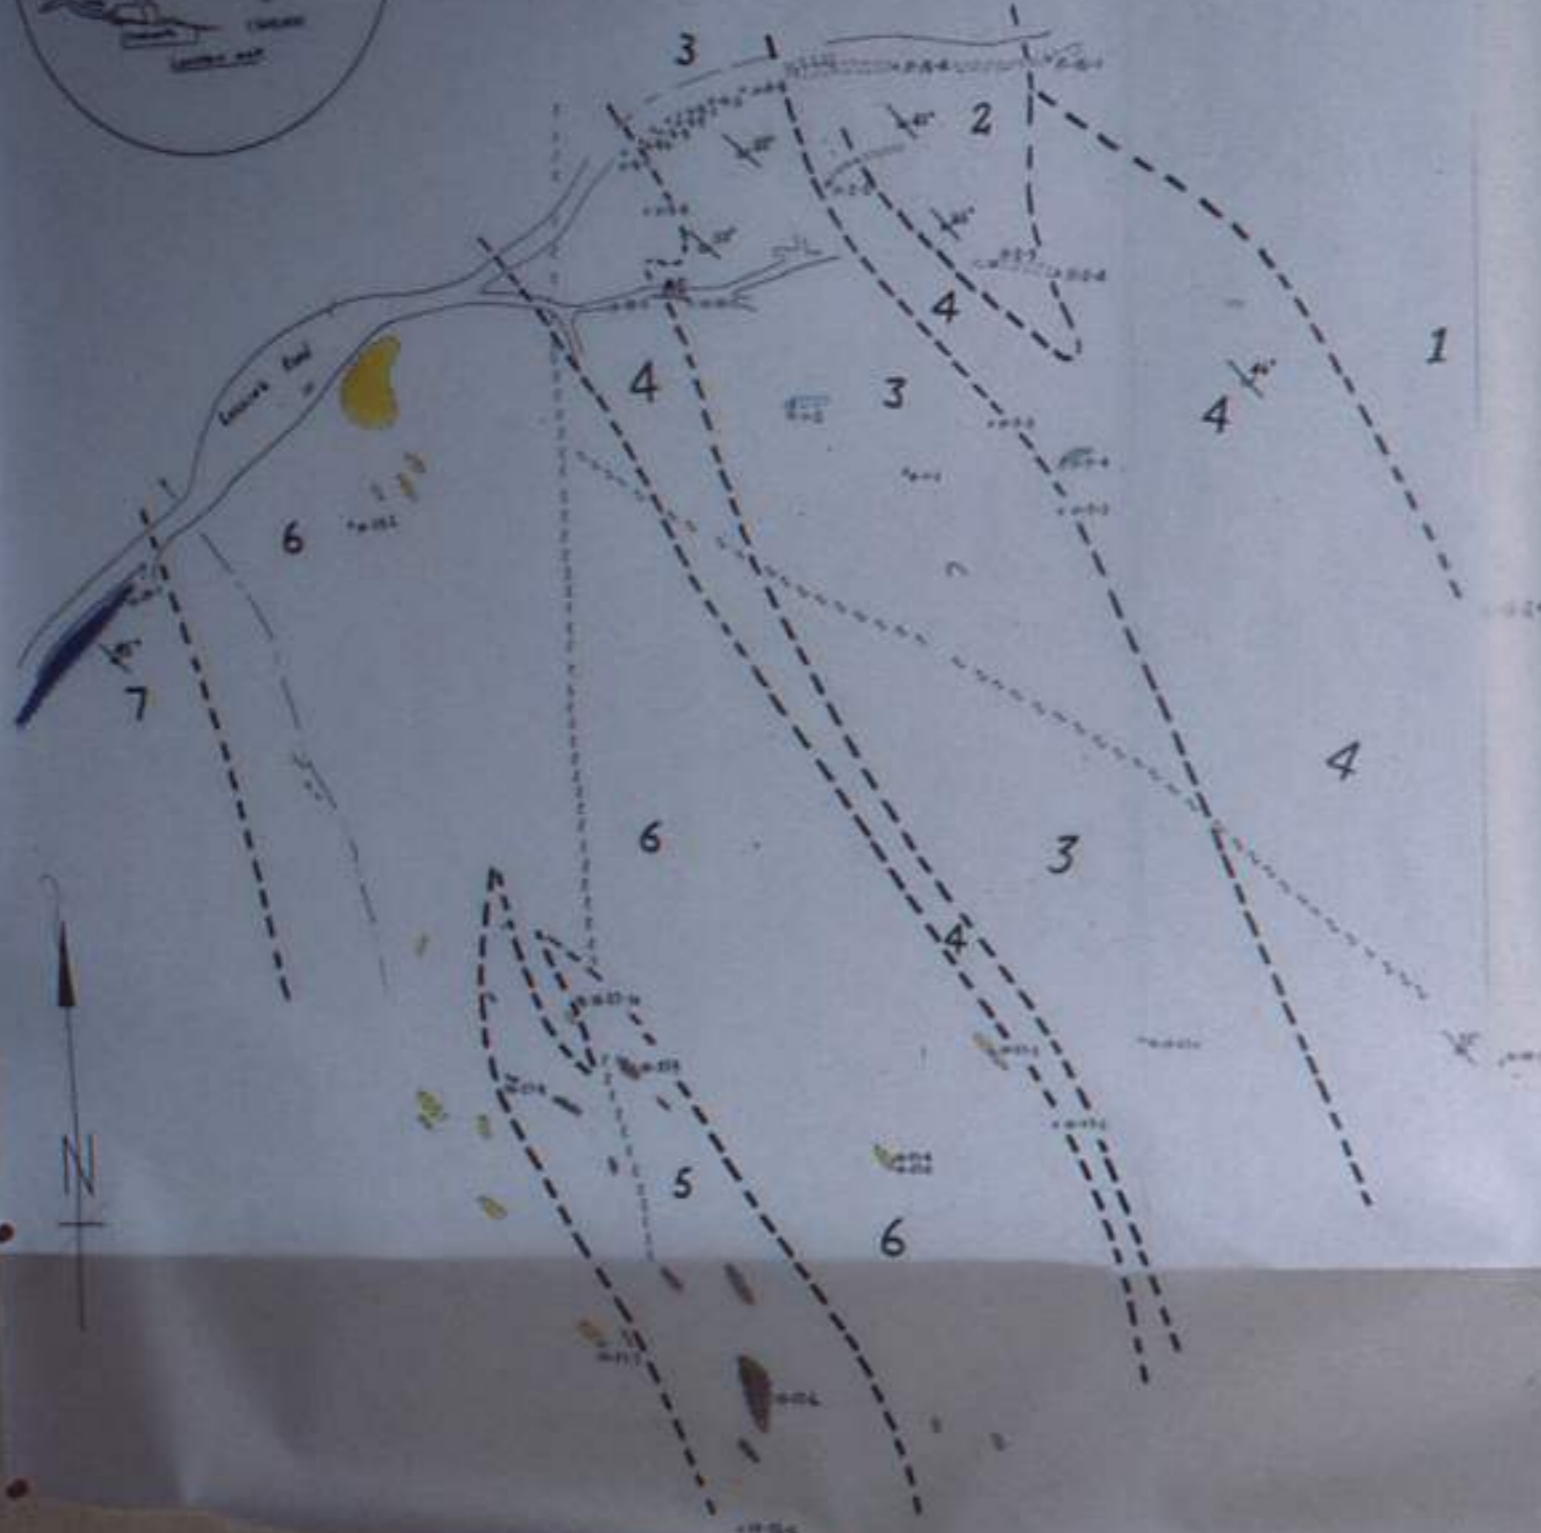

REA GOLD SHOWING Au-Ag-Cu-Pb-Zn MASSIVE SULPHIDE

Legend & Symbols

- massive sulfide, massive, massive
- massive sulfide, massive, massive
- massive sulfide, massive, massive
- massive sulfide, massive, massive
- massive sulfide, massive, massive
- massive sulfide, massive, massive
- massive sulfide, massive, massive

- Geological contact, unconformity
- Fault, normal
- Fault, thrust/reverse
- Shear zone
- Bedrock outcrop
- Rock sample location

Geological Plan

1:500
 Rea Gold Corporation
 Ontario, A.C.
 Ontario, N.S. Station
 OPERATING FALCON RIDGE (in progress)
 Material from Falcon Ridge by Ralph
 Sheering, Spence Subcontractors Ltd
 and supervised by Douglas
 Alcock Flower, Mineral Consulting
 Ltd.

PROPERTY DISCOVERED BY
 AL WILSON, KANISKOPE