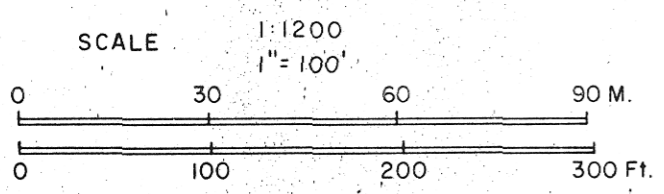

LEGEND

-  Rhyolite (R), pyritic
-  Skarn (SK)
-  Massive Sulfide (MS)

SEMCO MINING CORPORATION
 ERIKSEN ASHBY PROPERTY
 ATLIN B.C.
**PROPOSED DIAMOND DRILL LAYOUT
 1980**