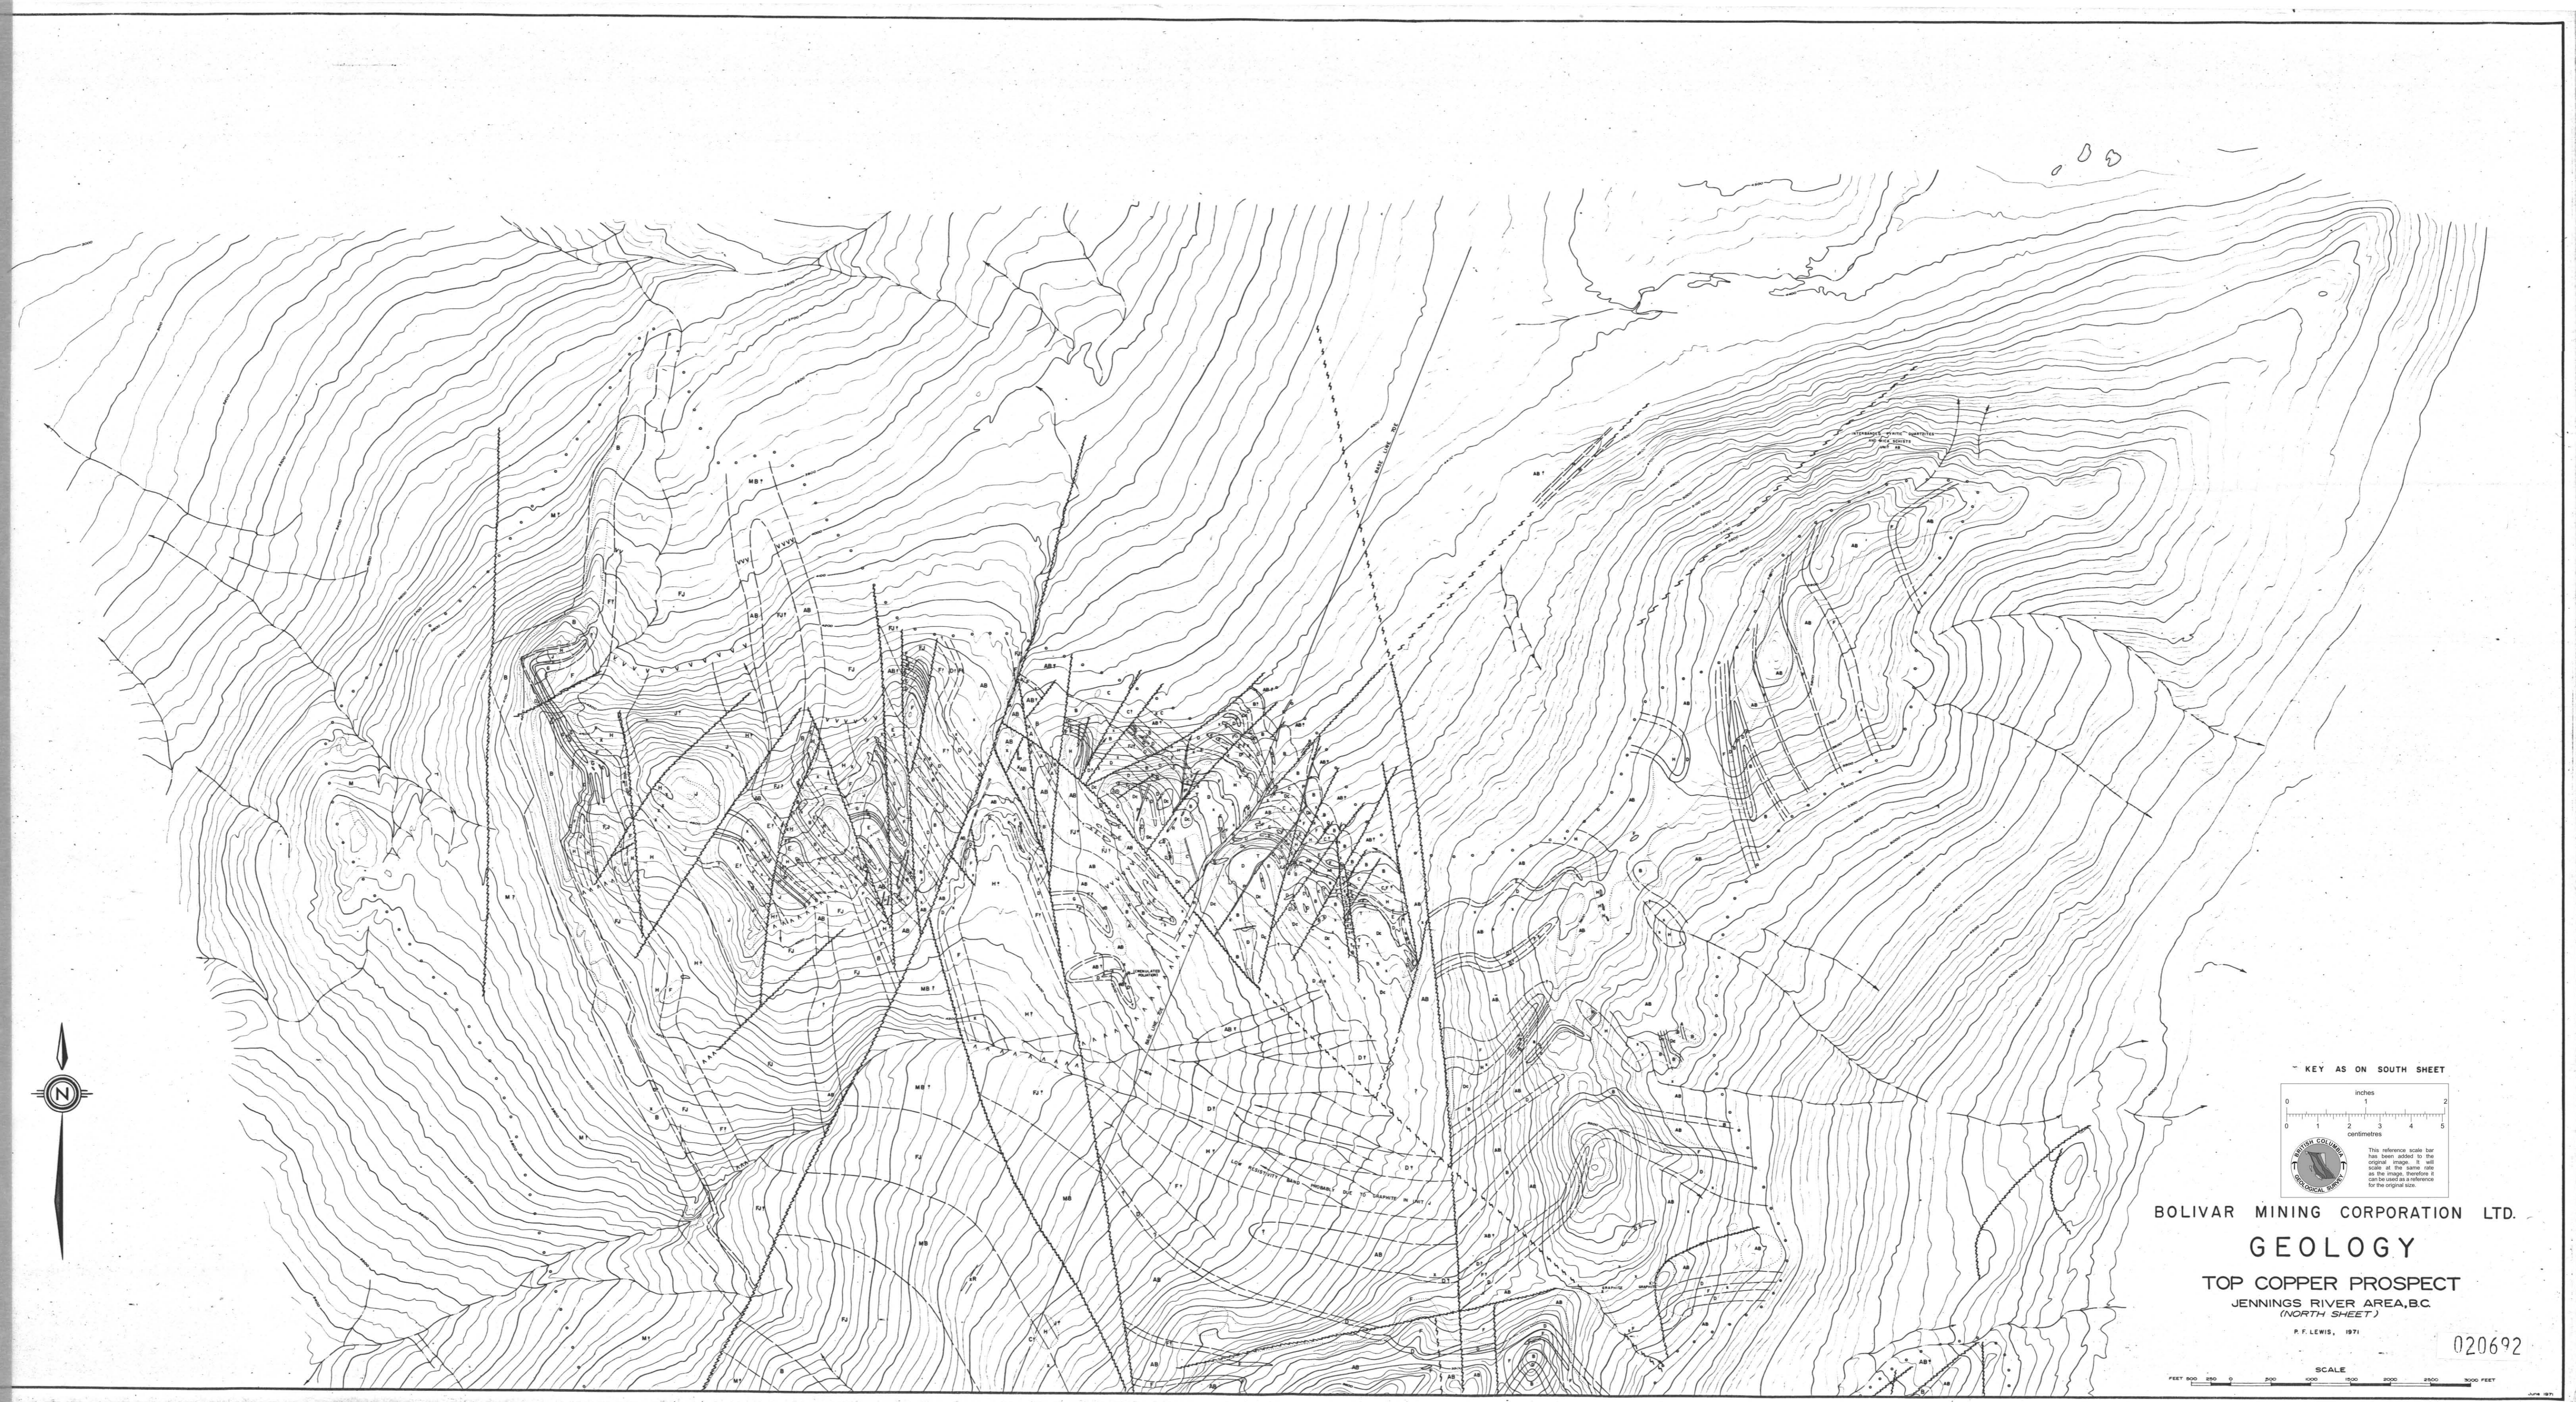

104-0-13

Top 23

Geology
WELL HILL
JENNINGS
1:1000

KEY AS ON SOUTH SHEET

BOLIVAR MINING CORPORATION LTD.

GEOLOGY

TOP COPPER PROSPECT
JENNINGS RIVER AREA, B.C.
(NORTH SHEET)

P. F. LEWIS, 1971

020692