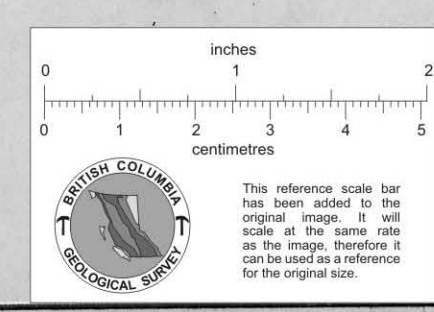

BIG BULL MINE

20678

DRAWN BY		TRACED BY		PROPERTY:	
F. A. R. W.		F. A. R. W.		THE CONSOLIDATED MINING & SMELTING CO. OF CANADA LTD.	
REVISED	DATE	REVISED	DATE	SCALE	TULSEQUAH MINES
				1" = 40'	TULSEQUAH, B.C.
				AREA:	DATE: JUN-1954
					PLATE NO.