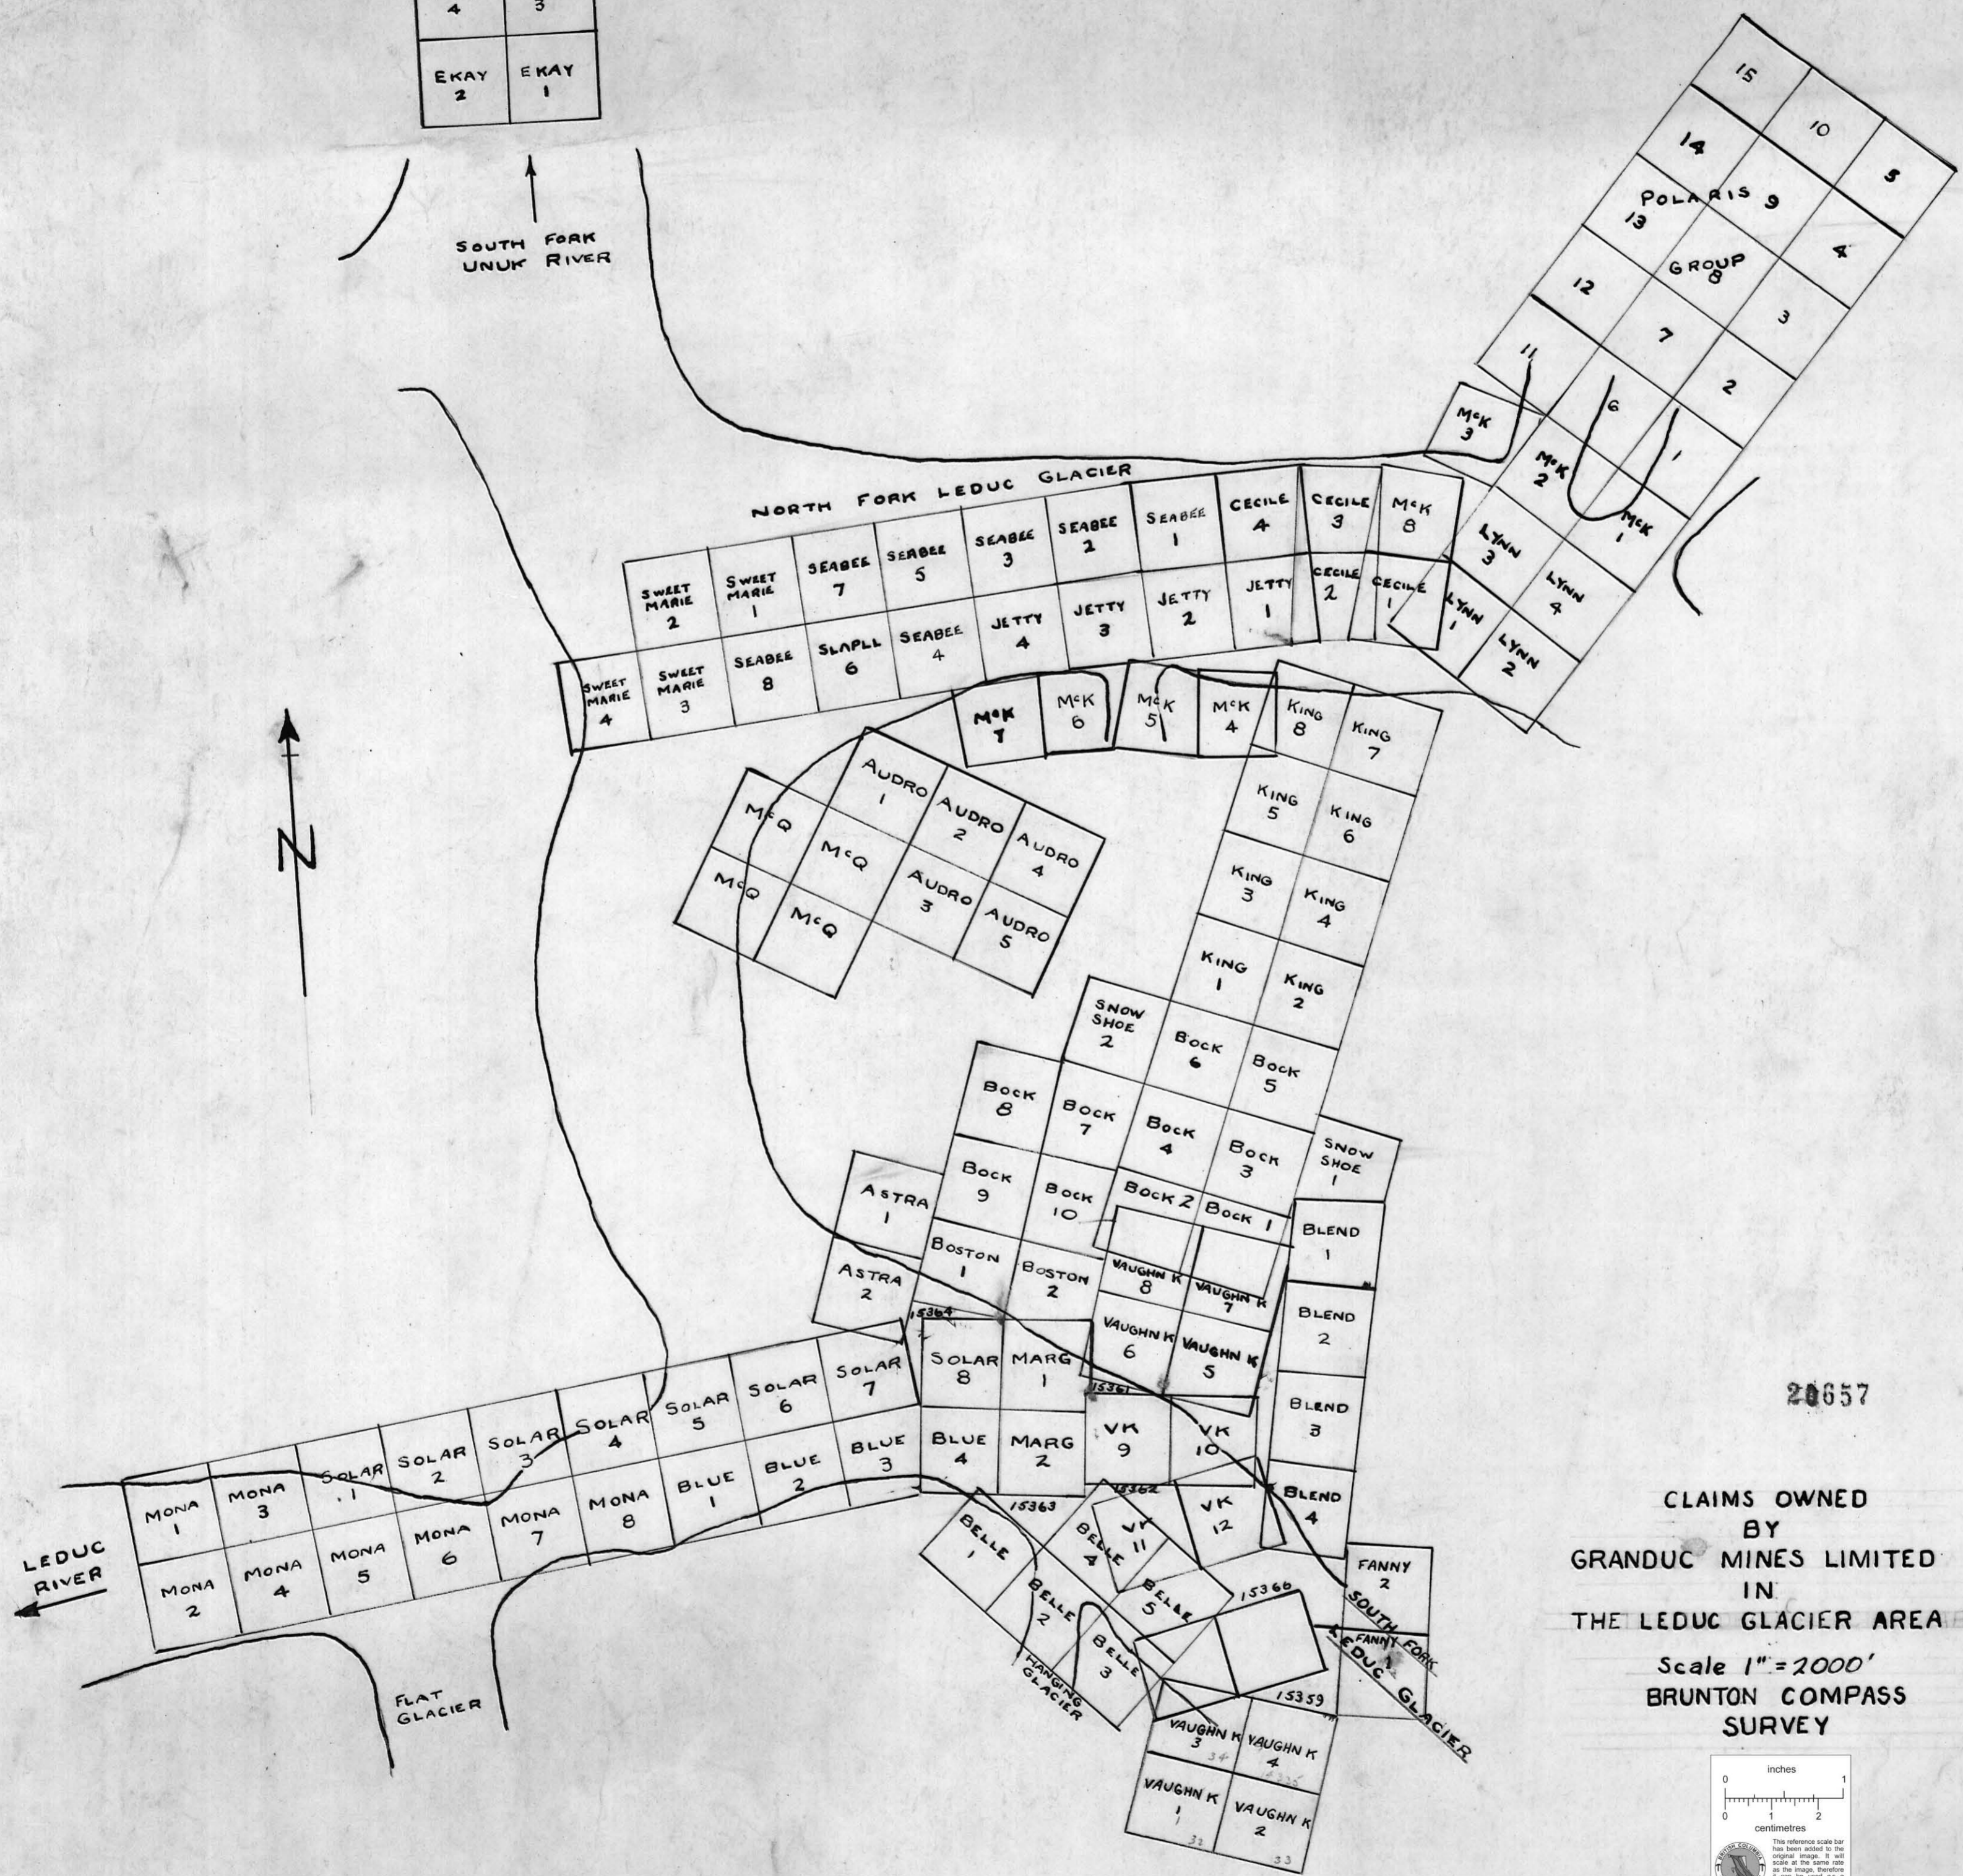

EKAY 4	EKAY 3
EKAY 2	EKAY 1

SOUTH FORK  
UNUK RIVER

NORTH FORK LEDUC GLACIER

LEDUC RIVER

FLAT GLACIER

20657

CLAIMS OWNED  
BY  
GRANDUC MINES LIMITED  
IN  
THE LEDUC GLACIER AREA

Scale 1" = 2000'  
BRUNTON COMPASS  
SURVEY