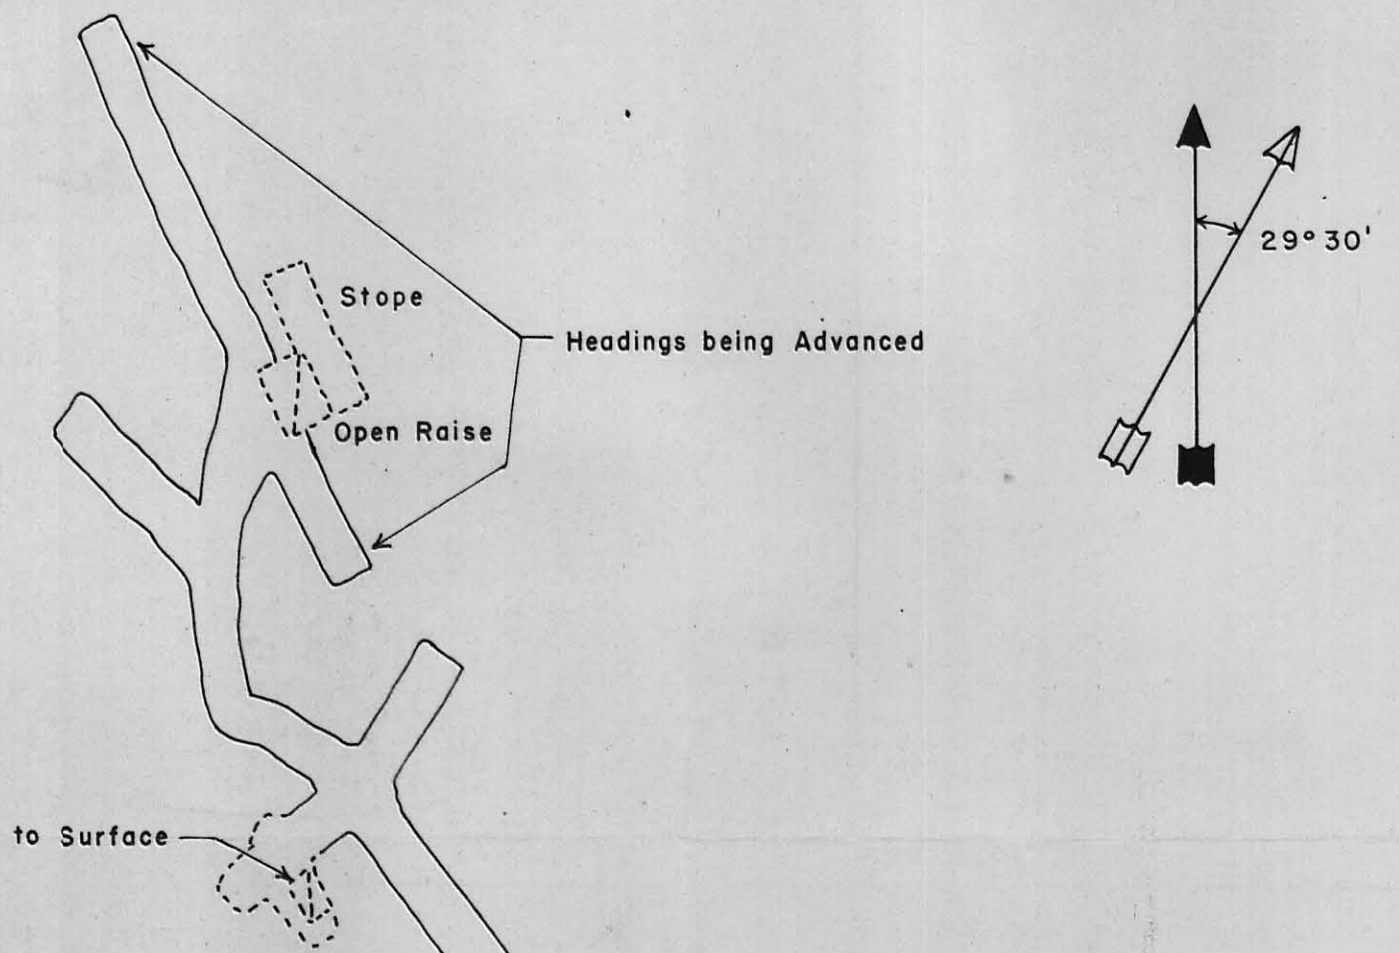

TIDE LAKE GOLD
EAST GOLD PROPERTY
 Tide Lake, B. C.
 Canada

--- Unserved - Approximate Location.

also Tide Lake Gold
 Territorial Department of Mines
 Juneau, Alaska
 By: Howard M. Fowler
 Associate Mining Engineer
 January 25, 1951

INSPECTOR OF MINES
RECEIVED
 AUG 16 1963
 20651
 PRINCE RUPERT, B. C.

*This copy for Ch. Inspector
 15-60*

DRAWN <i>ECC</i>	SCALE 1"=20'	TIDE LAKE GOLD	FILE NO. 150 ADIT (No. 2) 20650 61662
TRACED	DATE 24 April 63	UTICA MINES LTD.	
APPROVED			