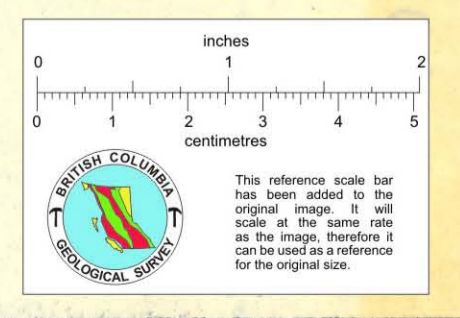

KEY

TOE	---
RIM	---
1120	---
1090	---
1060	---
1030	---
1000	---
970	---
940	---
910	---
880	---
850	---

SEPT. 1/62

60858

JEDWAY IRON ORE LIMITED	TITLE SURFACE
20841	OPEN PIT No. LB5-D12
Scale: 1 inch = 100 Feet	60858