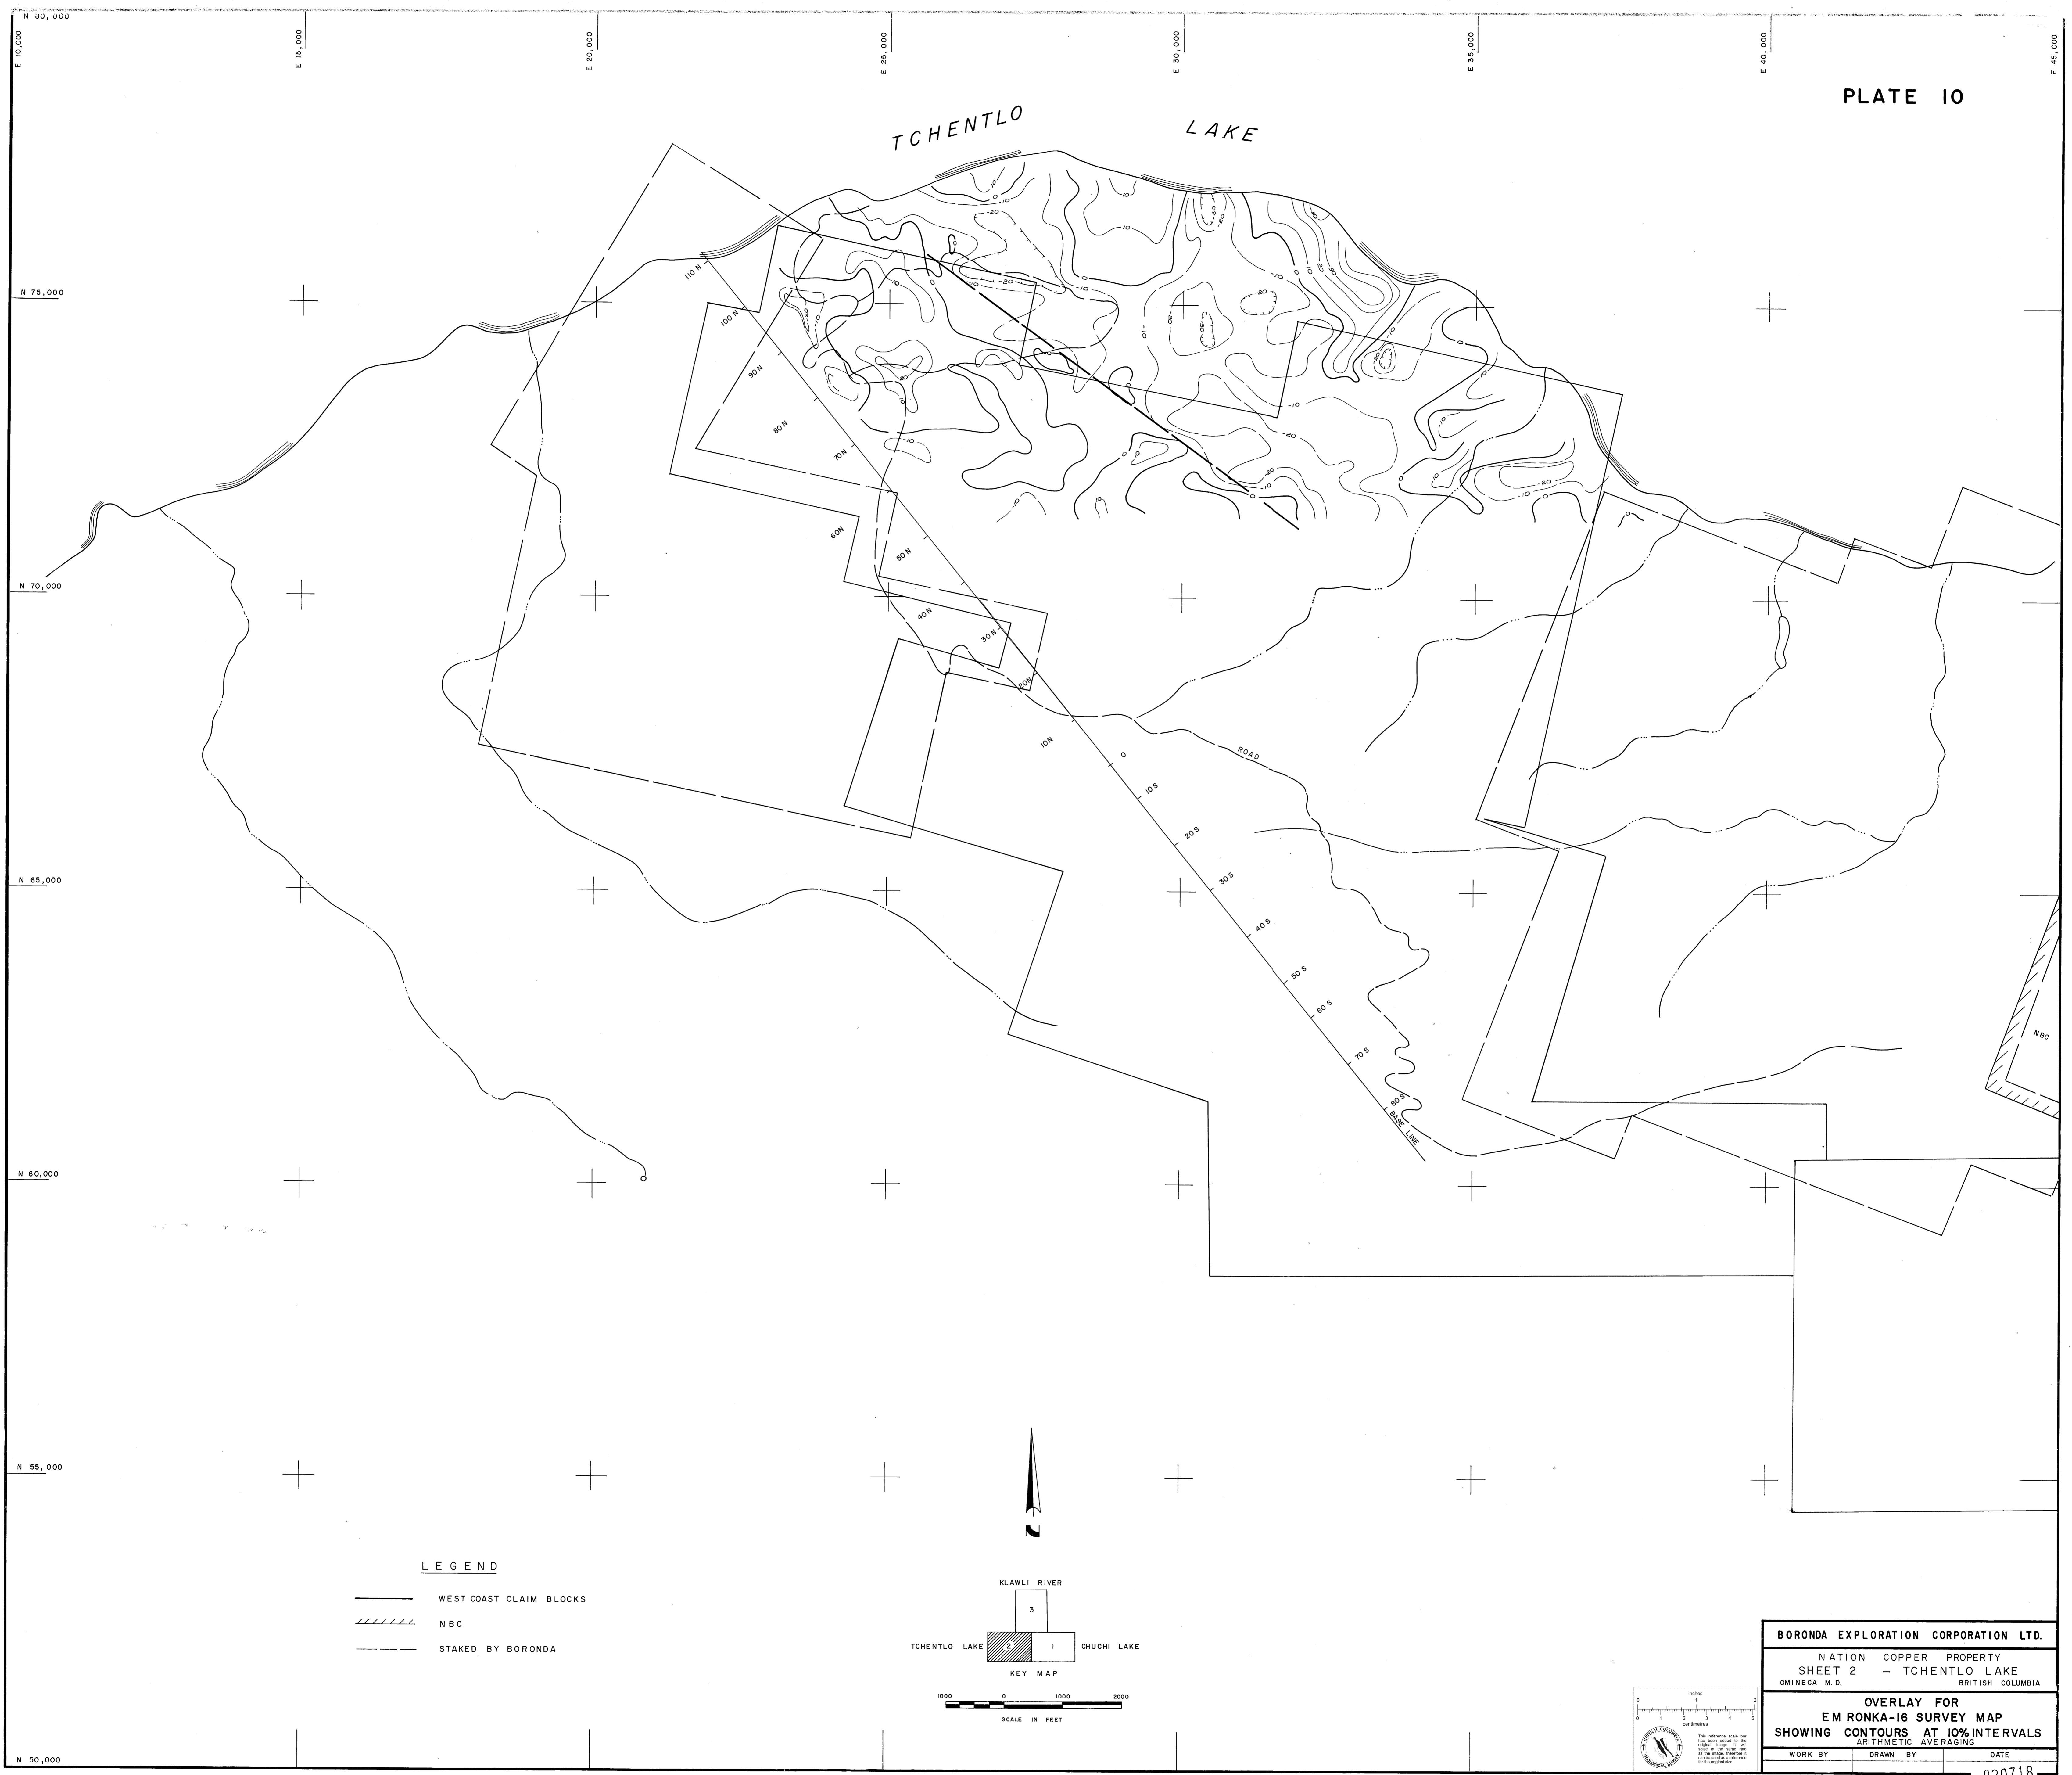

BORONDA
 SH 2 Overlay
 for E.M. RONKA
 16 SURVEY
 MAP

13

PLATE 10

LEGEND
 — WEST COAST CLAIM BLOCKS
 / NBC
 - - - STAKED BY BORONDA

BORONDA EXPLORATION CORPORATION LTD.		
NATION COPPER PROPERTY		
SHEET 2 - TCHENTLO LAKE		
OMINECA M.D. BRITISH COLUMBIA		
OVERLAY FOR		
EM RONKA-16 SURVEY MAP		
SHOWING CONTOURS AT 10% INTERVALS		
ARITHMETIC AVERAGING		
WORK BY	DRAWN BY	DATE

020718