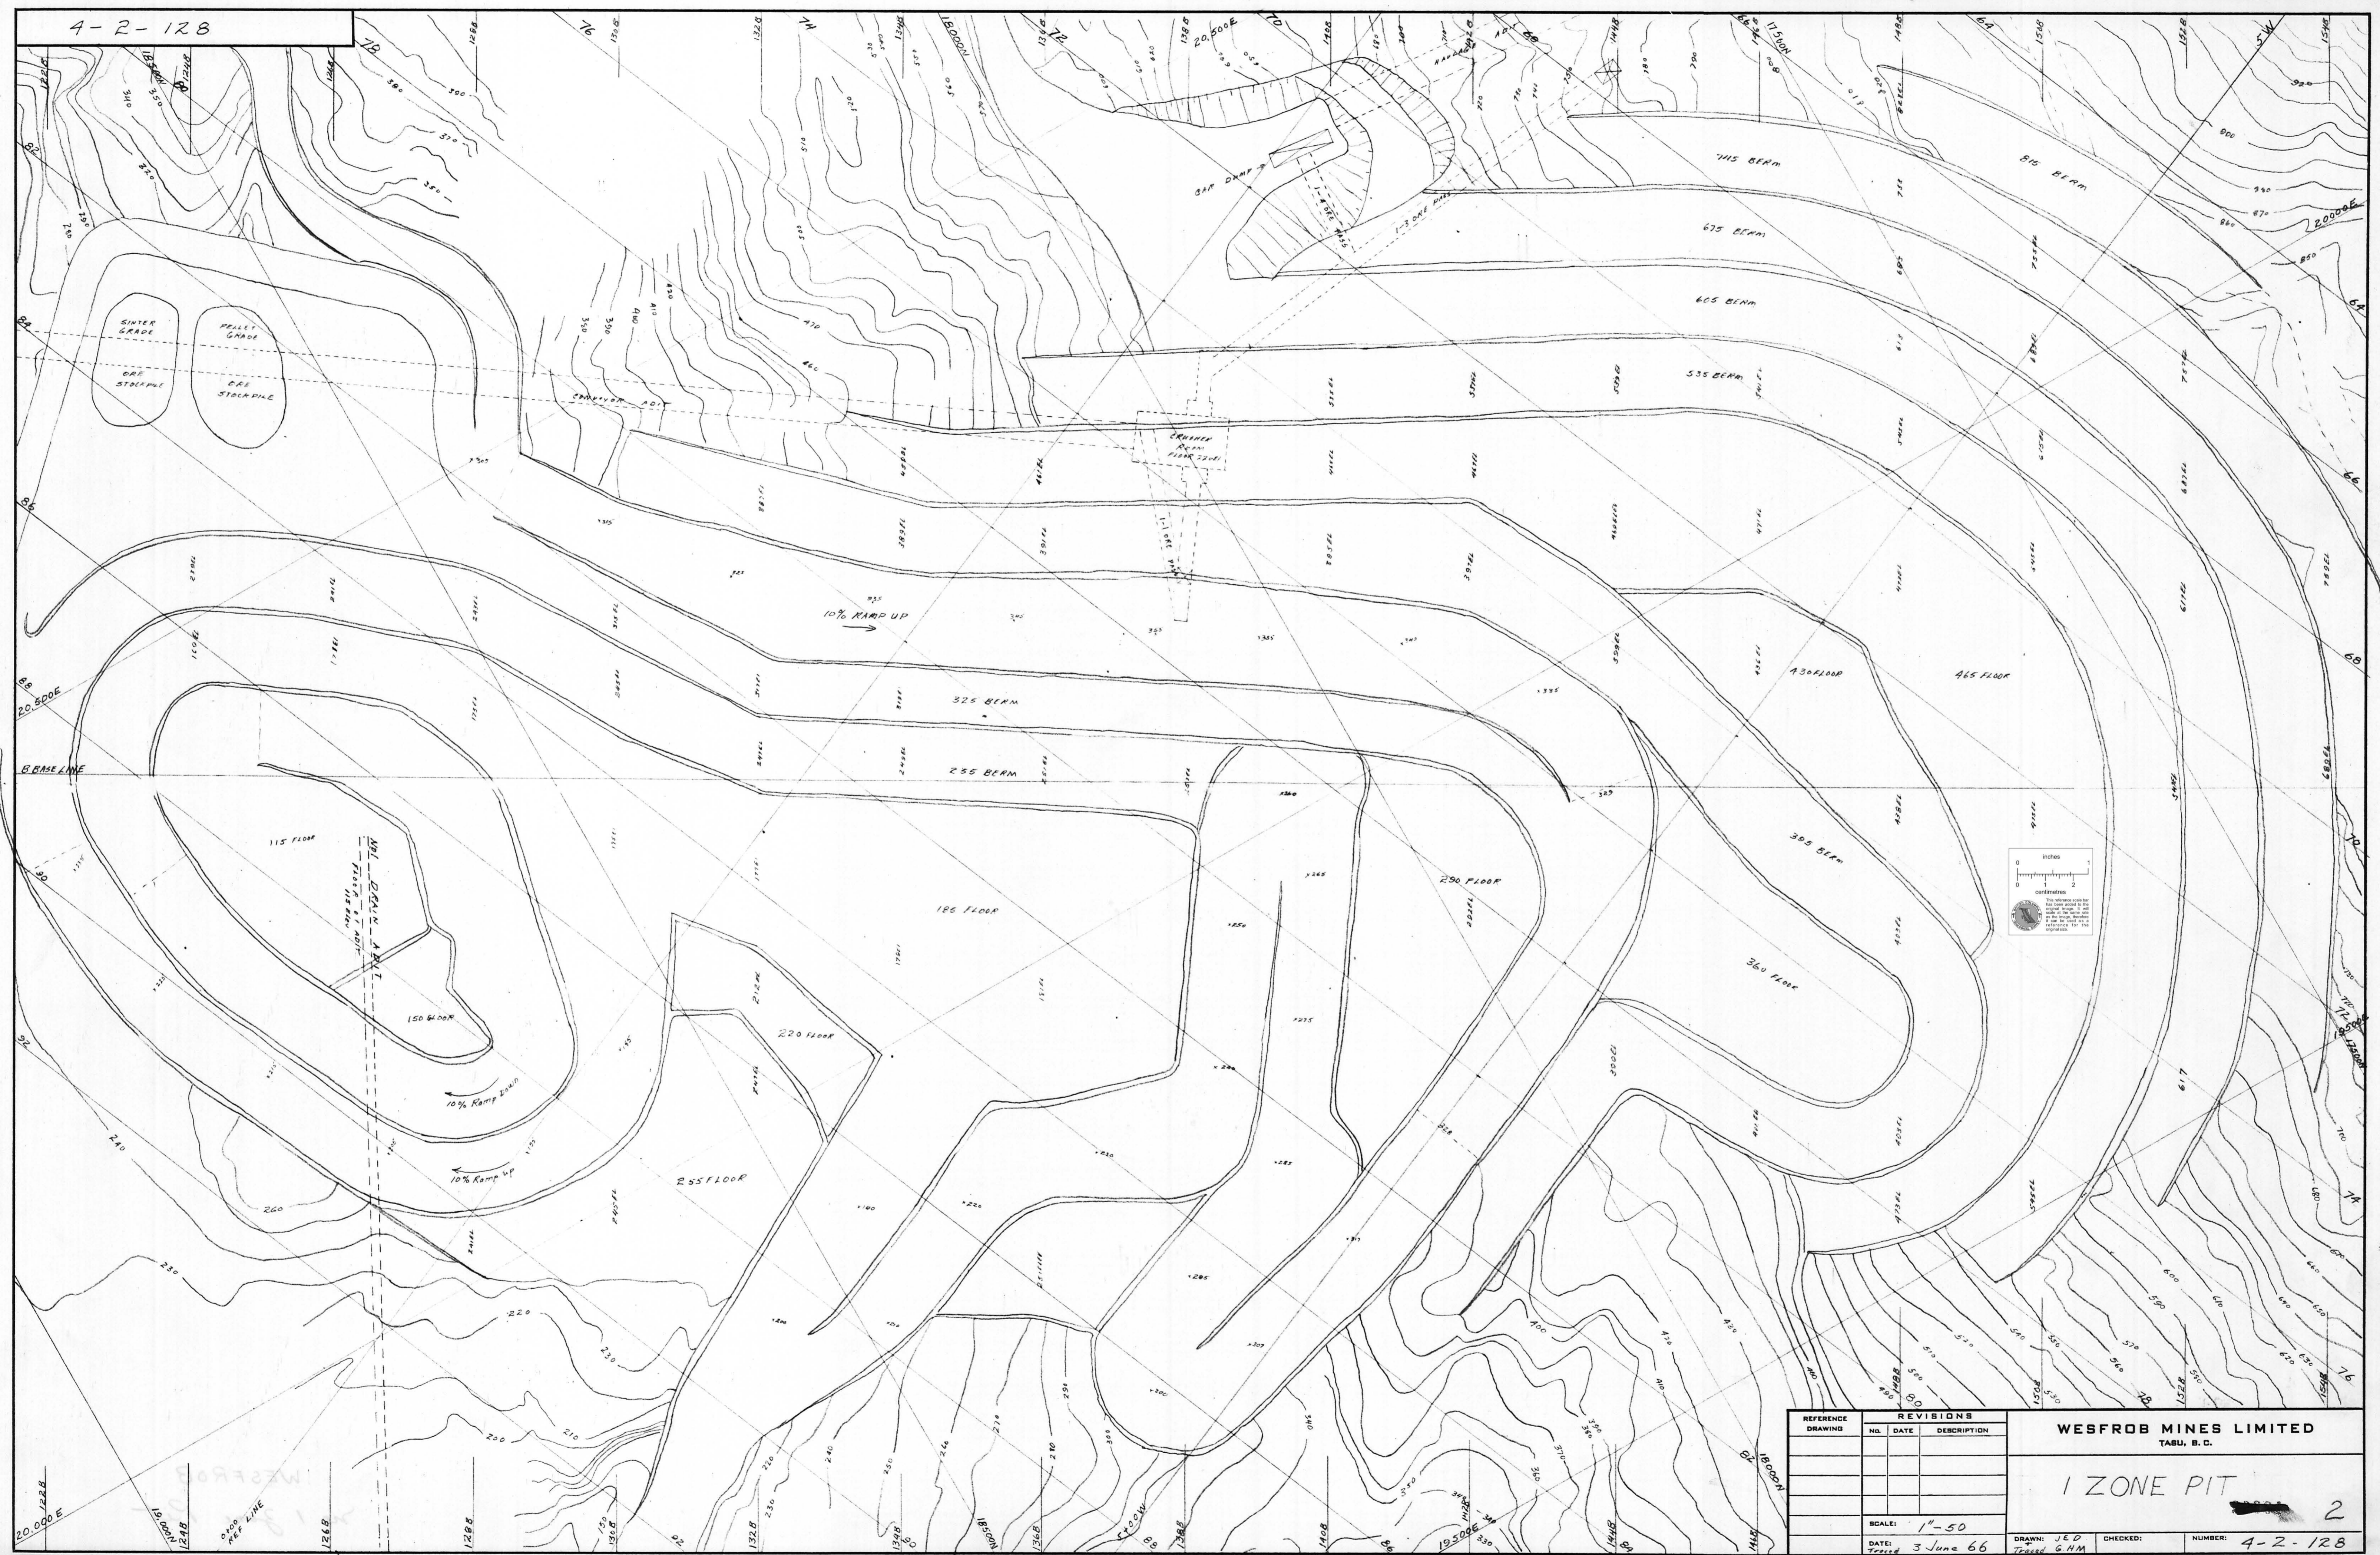

4-2-128

REFERENCE DRAWING	REVISIONS			WESFROB MINES LIMITED TABU, B. C.
	NO.	DATE	DESCRIPTION	
				1 ZONE PIT
				2
				4-2-128

SCALE: 1"=50'

DATE: 3 June 66

DRAWN: J.E.D. CHECKED: T.H.M. NUMBER: 4-2-128