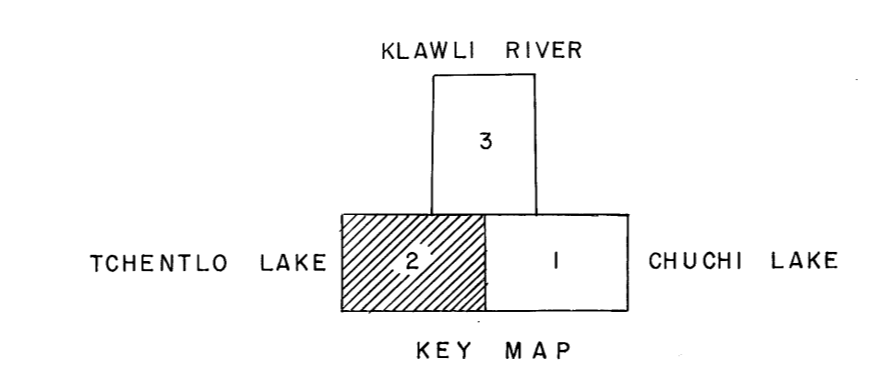

BORONDA  
 TCHENTLO LAKE  
 SH. 2 TOP  
 BORONDA  
 OVERLAY  
 For  
 RONKA EM  
 SURVEY  
 MAP.

PLATE 5

- LEGEND**
- WEST COAST CLAIM BLOCKS
  - //// NBC
  - - - STAKED BY BORONDA

BORONDA MINING CORPORATION LTD.		
NATION COPPER PROPERTY		
SHEET 2 - TCHENTLO LAKE		
OMINECA M.D.	BRITISH COLUMBIA	
OVERLAY FOR		
RONKA EM-16 SURVEY MAP		
SHOWING CONTOURS AT 10% INTERVALS		
FRASER FILTERING		
WORK BY	DRAWN BY	DATE

020591