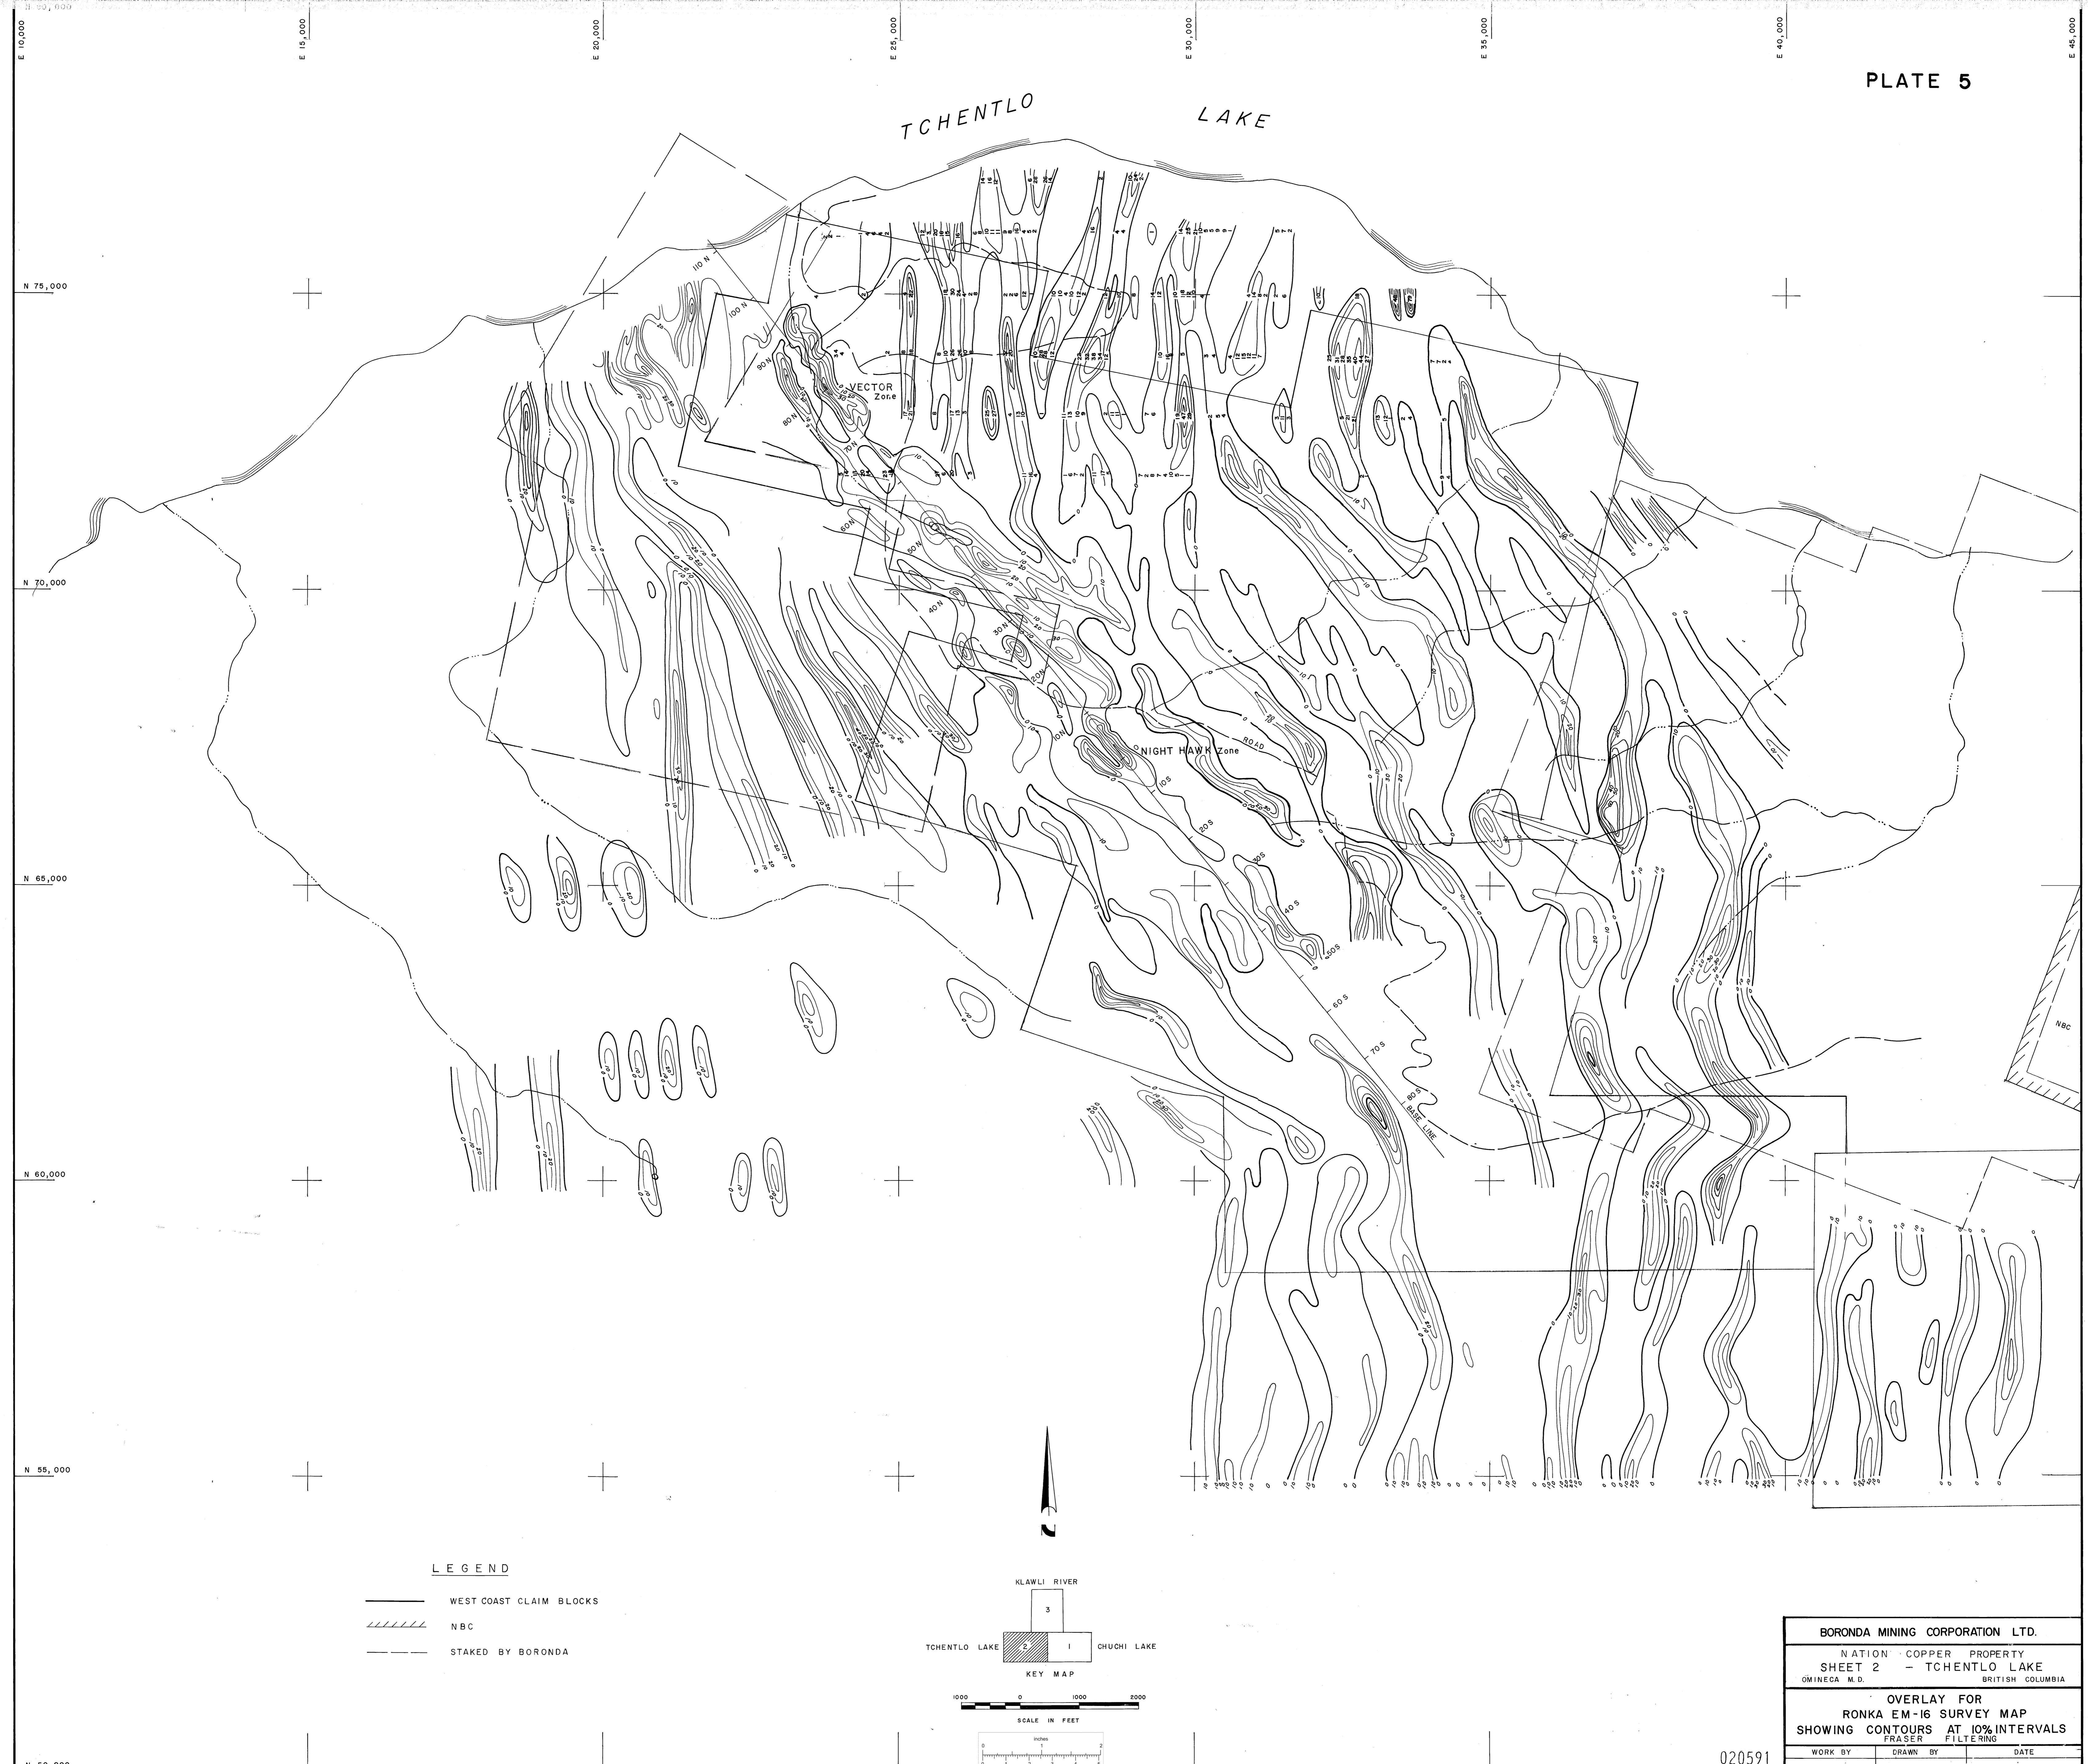

BORONDA  
 TCHENTLO LAKE  
 SH. 2 TOP  
 BORONDA  
 OVERLAY  
 For  
 RONKA EM  
 SURVEY  
 MAP.

PLATE 5

- LEGEND**
- WEST COAST CLAIM BLOCKS
  - //// NBC
  - - - STAKED BY BORONDA

BORONDA MINING CORPORATION LTD.		
NATION COPPER PROPERTY		
SHEET 2 - TCHENTLO LAKE		
OMINECA M.D.	BRITISH COLUMBIA	
OVERLAY FOR		
RONKA EM-16 SURVEY MAP		
SHOWING CONTOURS AT 10% INTERVALS		
FRASER FILTERING		
WORK BY	DRAWN BY	DATE

020591