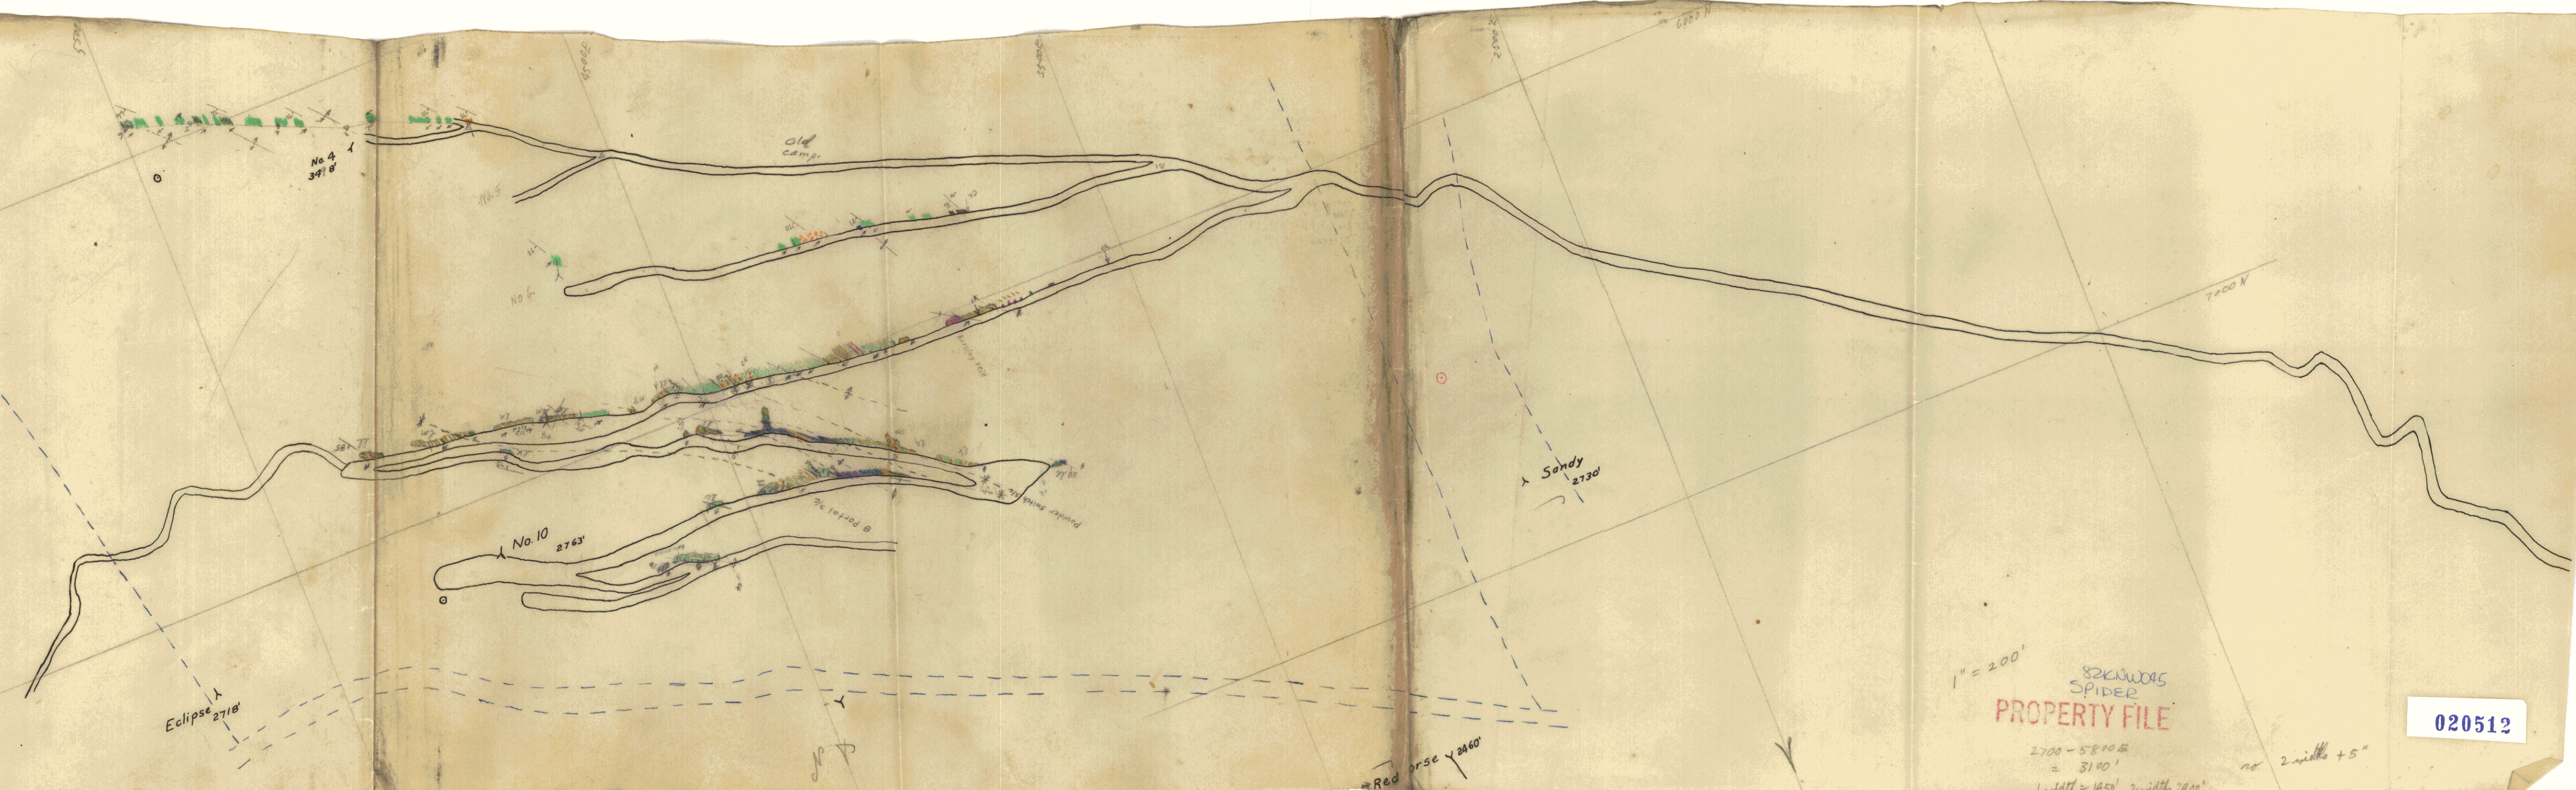

SPIDER  
82KNW045

- Dk green, massive
- Med to light grn, solid
- grn or streaked
- Blebbly or agglomeratic
- " banded
- " " calc.
- Grey grit
- Light "
- Blk phyl. Barg.
- Altered rock
- Ore

PROPERTY FILE

1" = 200'  
 82KNW045  
 SPIDER  
 PROPERTY FILE  
 2700 - 5800 E  
 = 3100'  
 1 width = 1450', 2 width = 2900'

020512