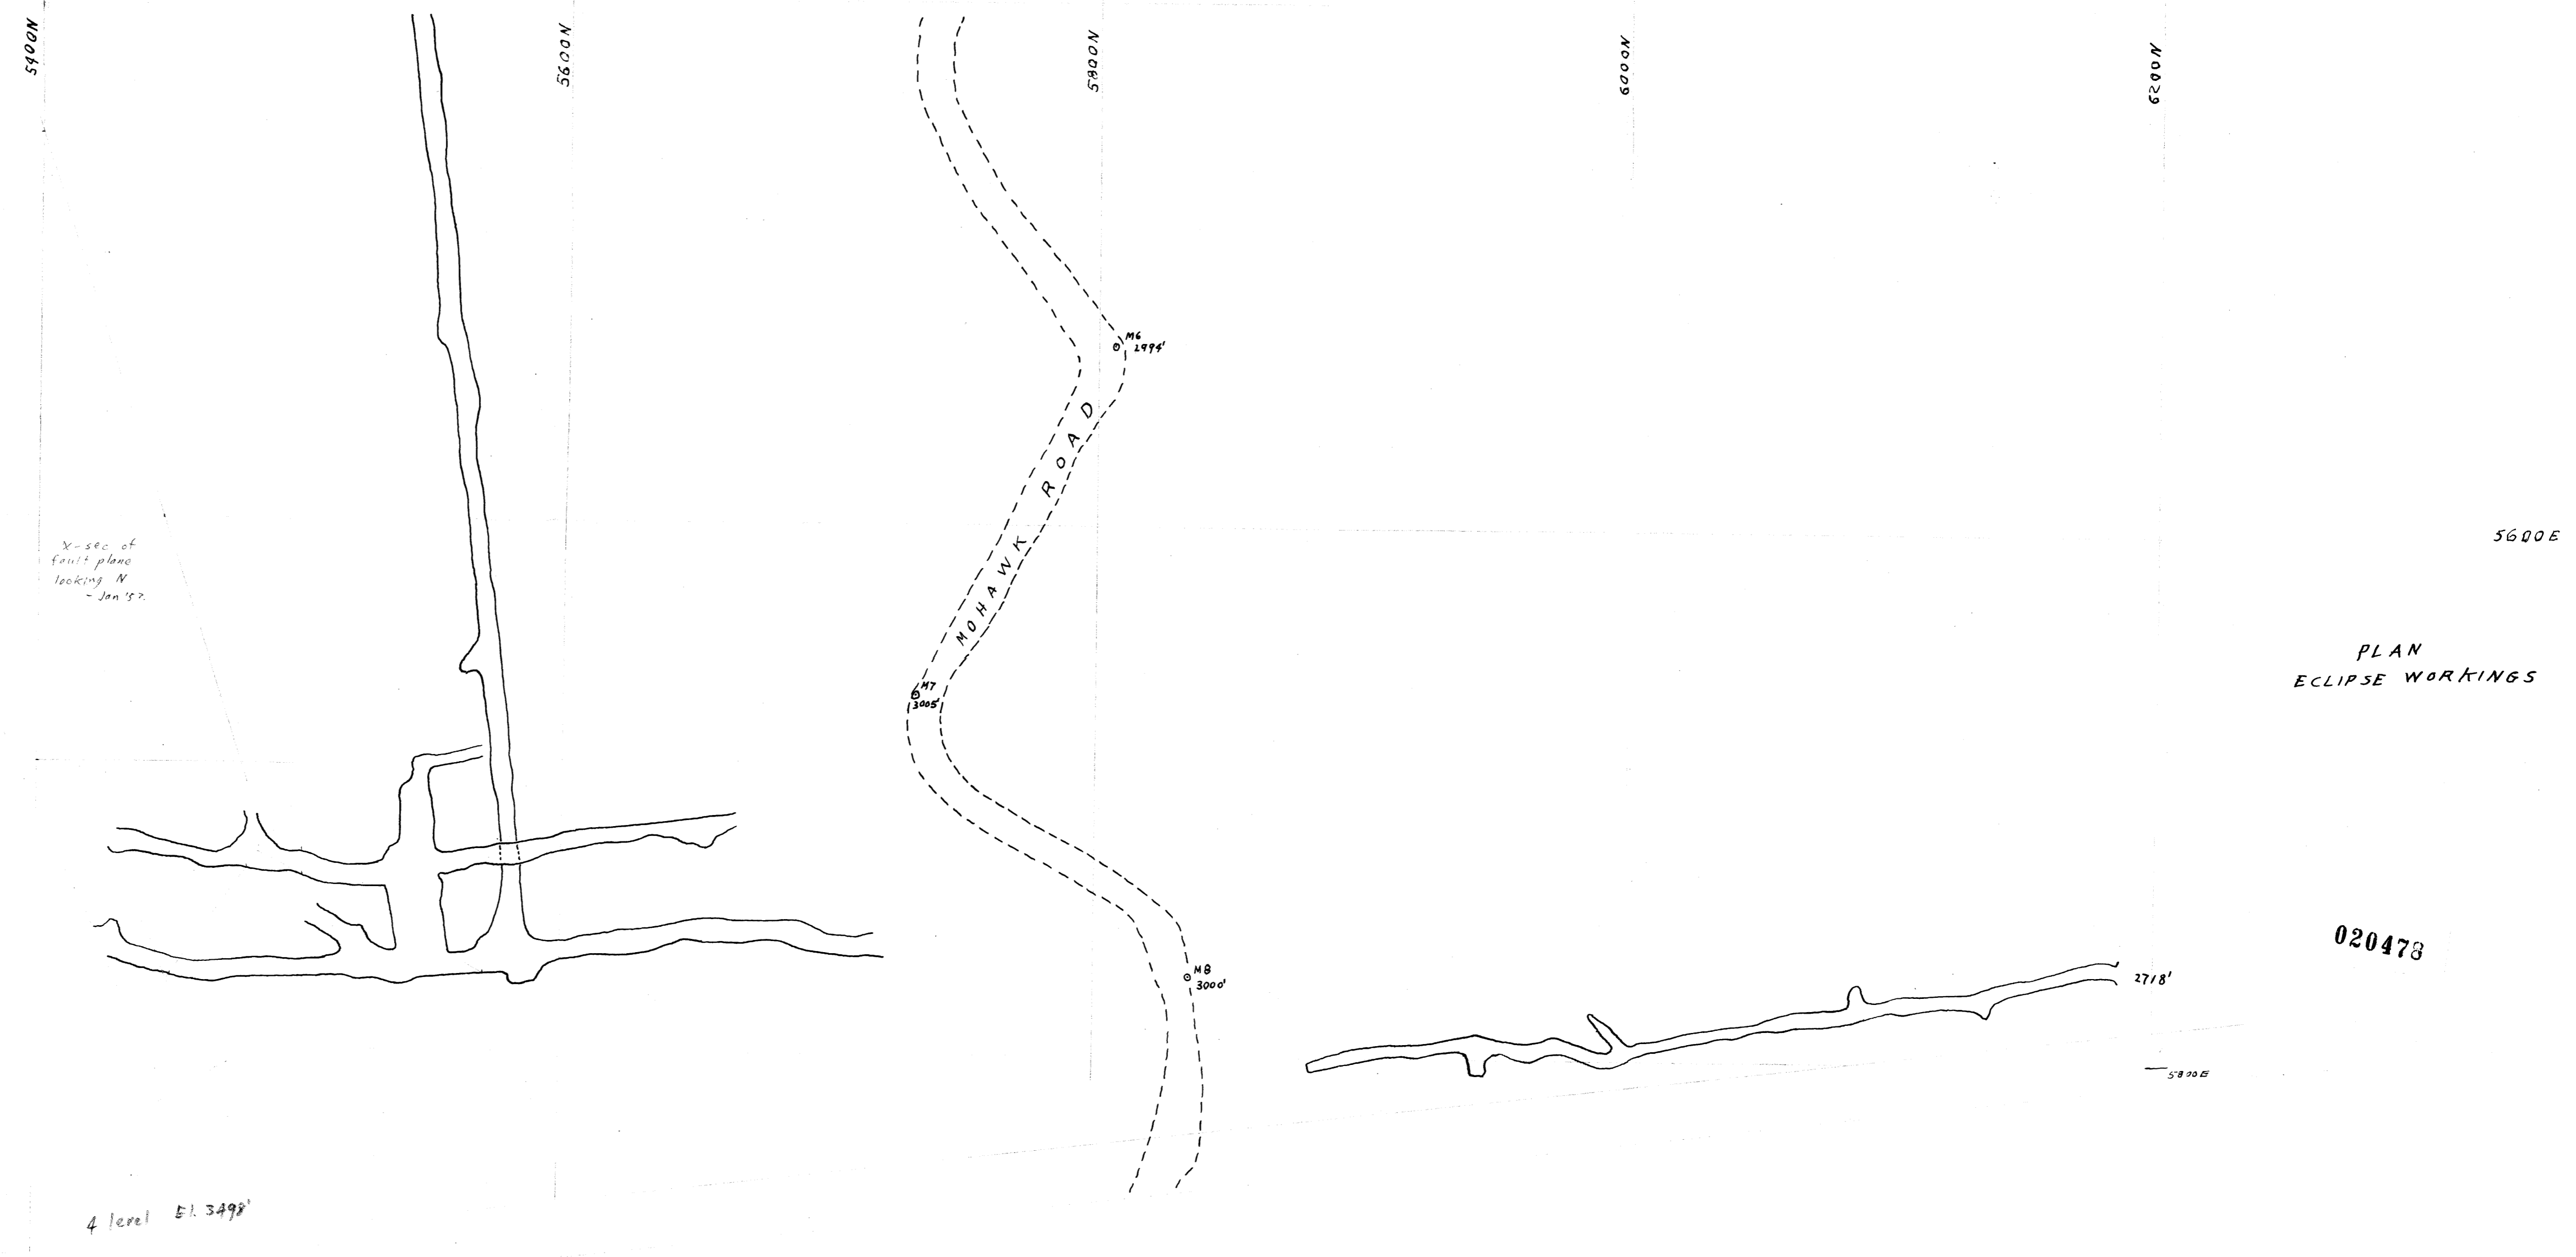

LONGITUDINAL PROJECTION ON 5800E
LOOKING WEST

PLAN
ECLIPSE WORKINGS

020473

85km 44
ECLIPSE
El. 2800

El. 3000

5600E

5800E