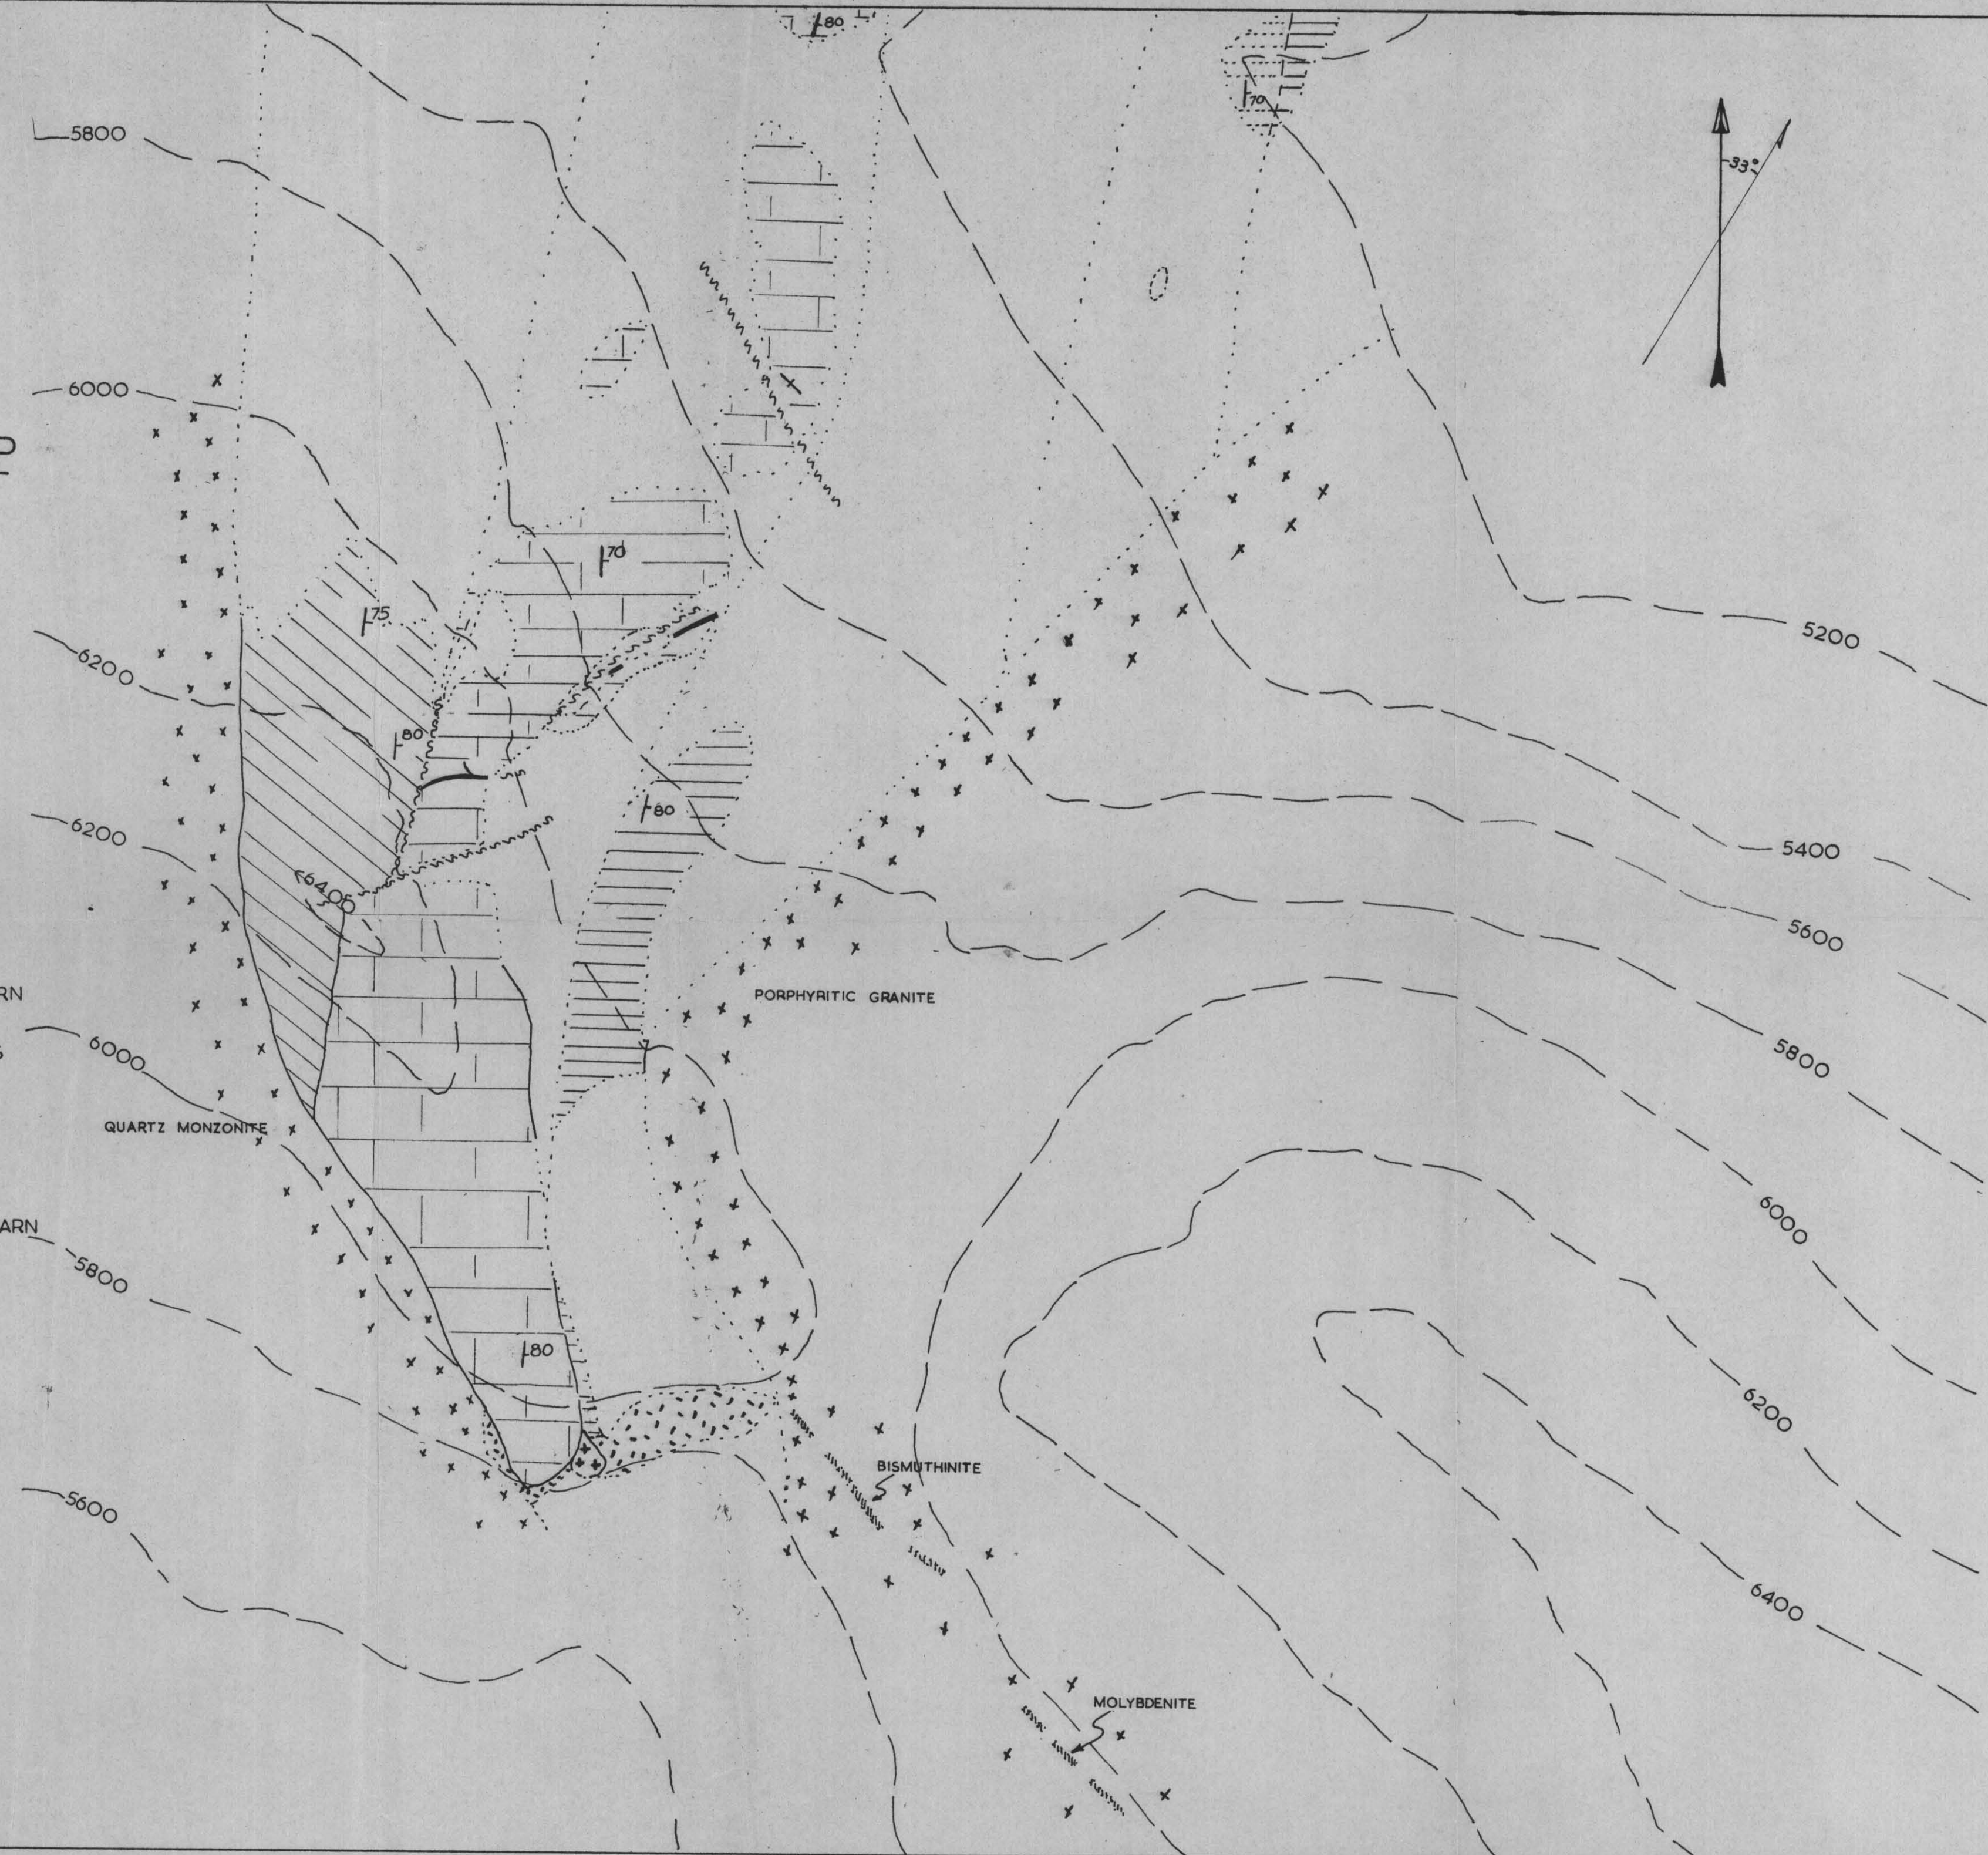

CONTACT GROUP

200 FEET

LEGEND

-  GRANITIC ROCKS
-  SPOTTED HORNFELS
-  MAUVE HORNFELS
-  MARBLE
-  GREEN HORNFELS, SKARN
-  MAGNETITE, SULPHIDES
-  PYRRHOTITE
-  QUARTZ VEIN
-  GARNET-SCAPOLITE SKARN

1049-4