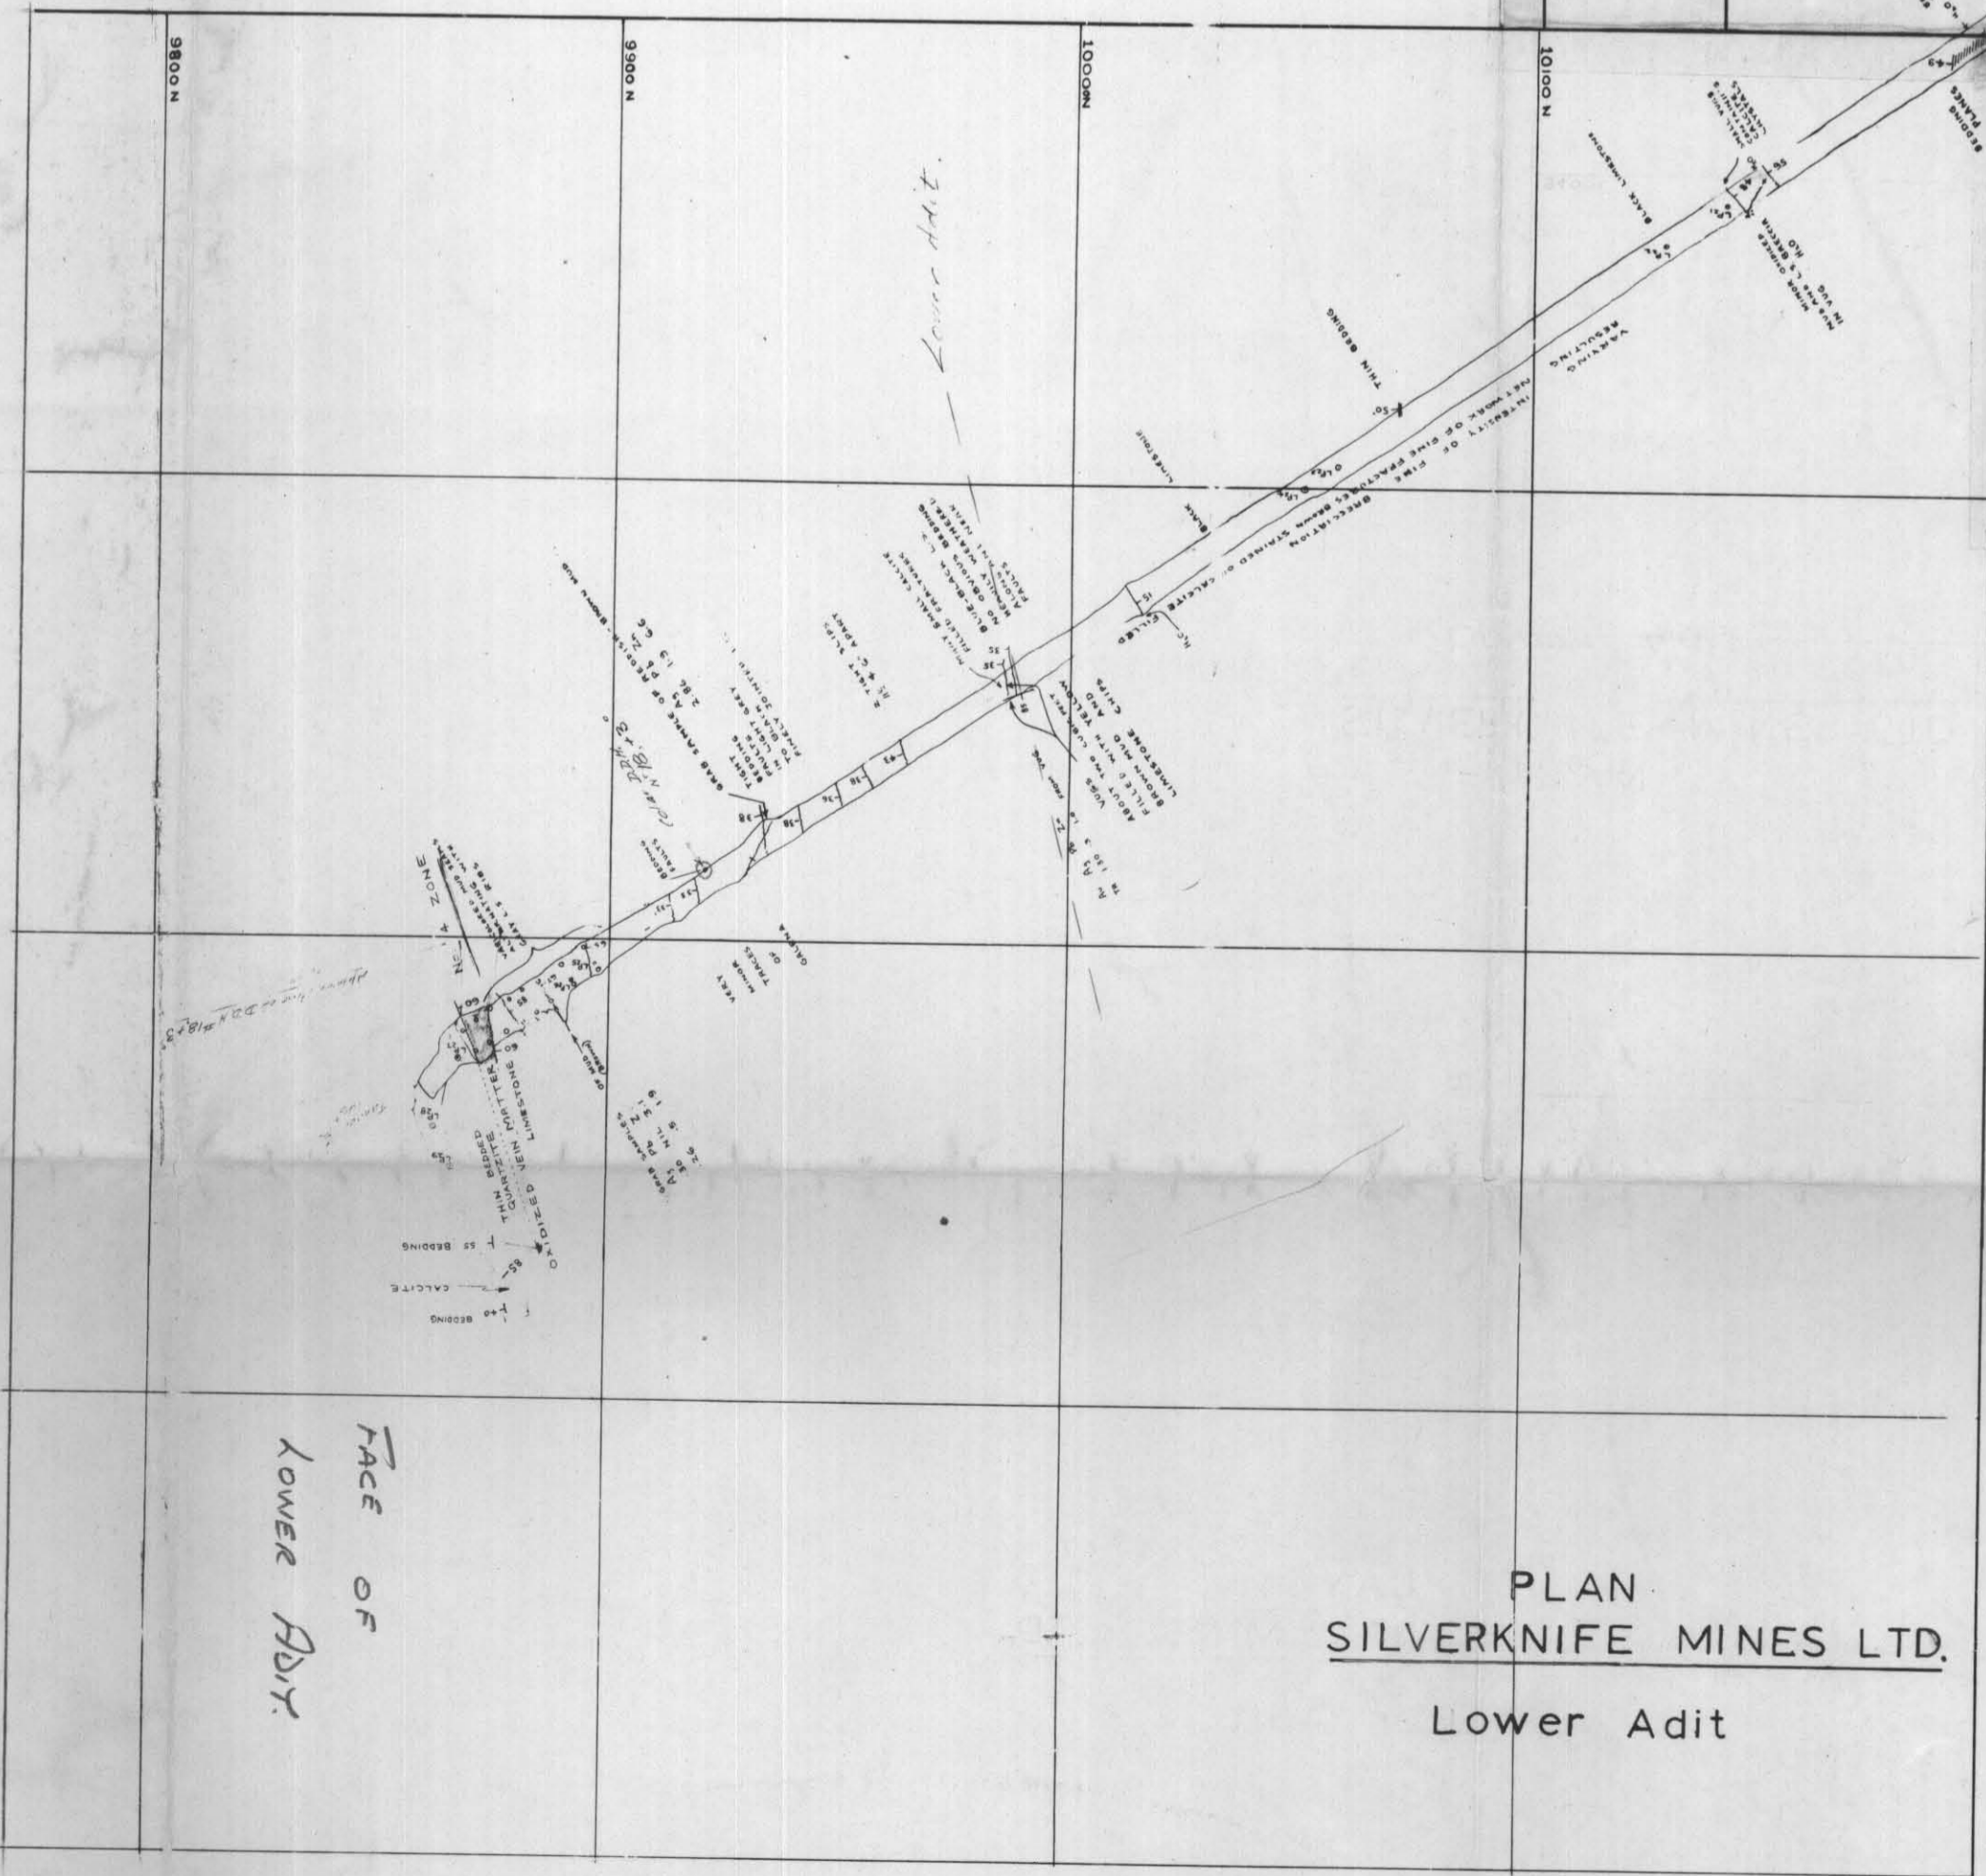

PROPERTY FILE

Call 0 401  
Call 0 401

FACE OF  
LOWER ADIT

PLAN  
SILVERKNIFE MINES LTD.  
Lower Adit

Portal

Horsley's mapping

020147