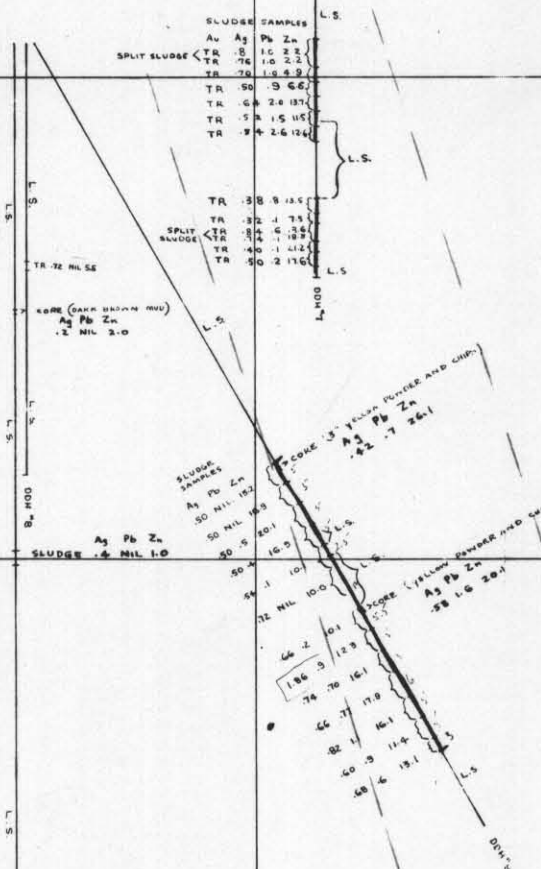

1040/16w
1040-3

9900N

9800N

9700N

5100EL

5000EL

4900EL

4800EL

PROPERTY FILE

CORE (LET GUST)

As Pb Zn
.30 .5 28.1

1" = 20'

SILVERKNIFE MINES LTD.

D.D.H. 8, 9 & 10

020142