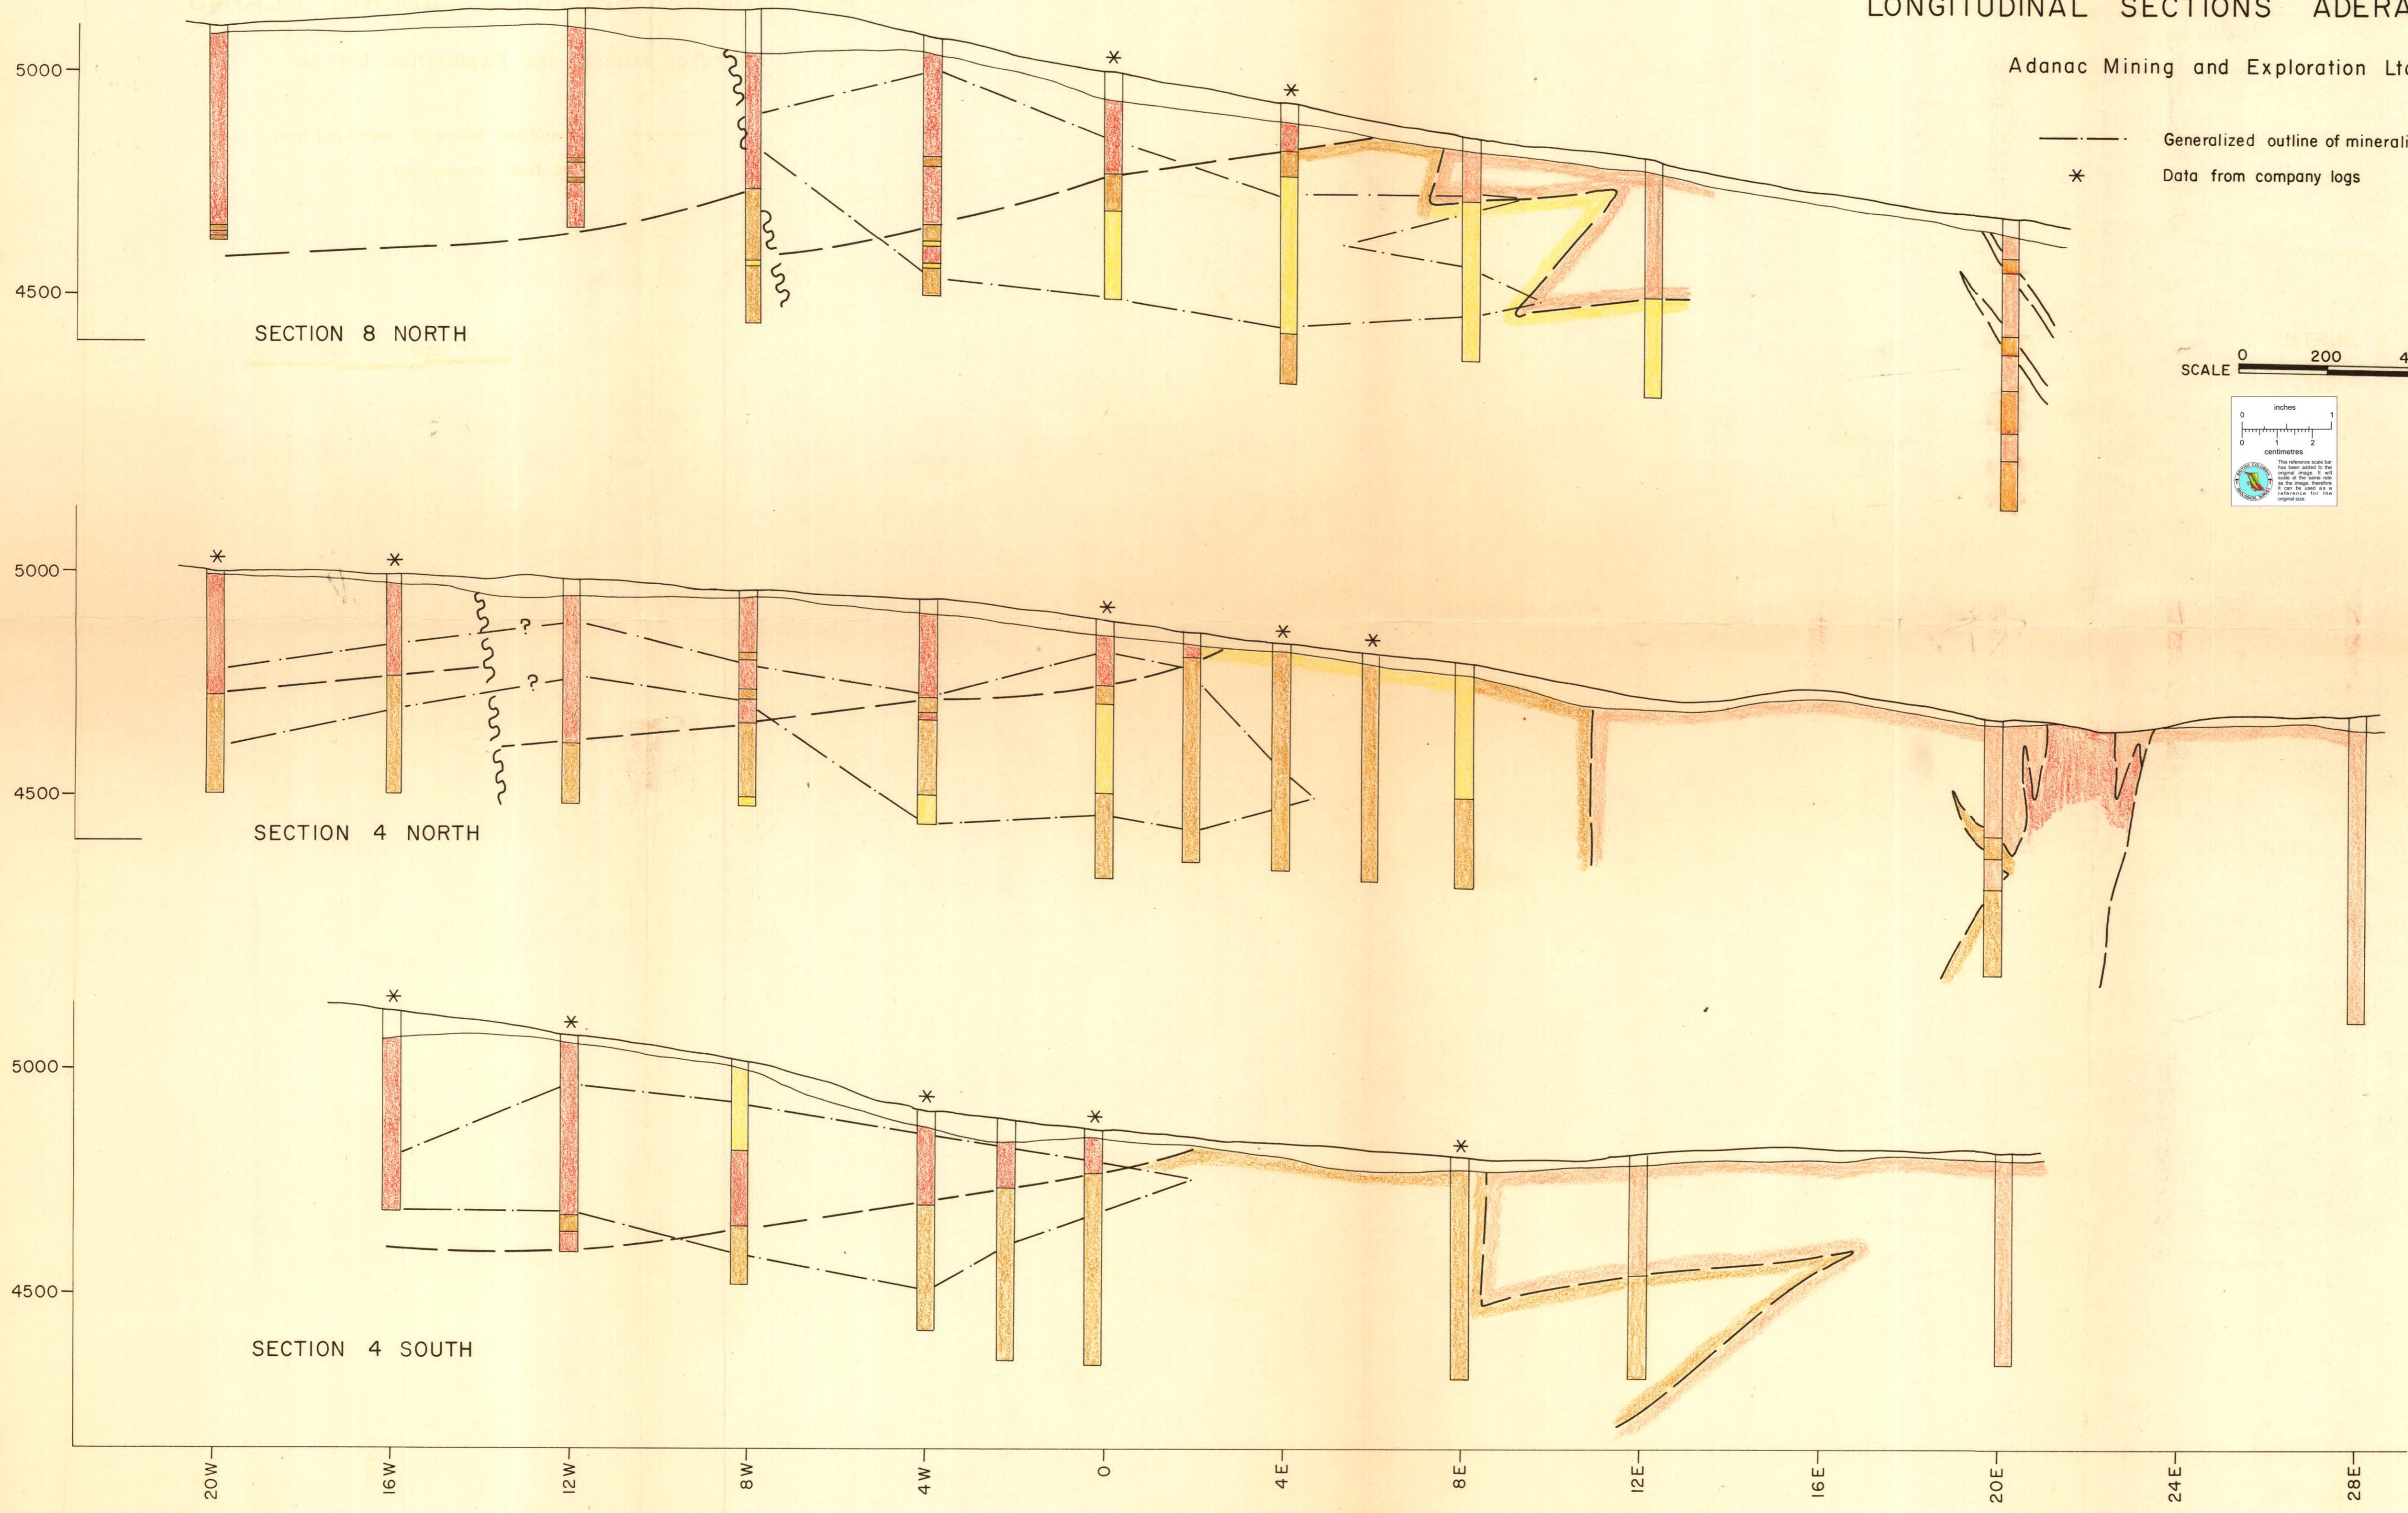

Figure
LONGITUDINAL SECTIONS ADERA CLAIMS

Adanac Mining and Exploration Ltd.

104N/11W
104N-52

— Generalized outline of mineralized body
* Data from company logs

SCALE 0 200 400 600 FEET

020108

5