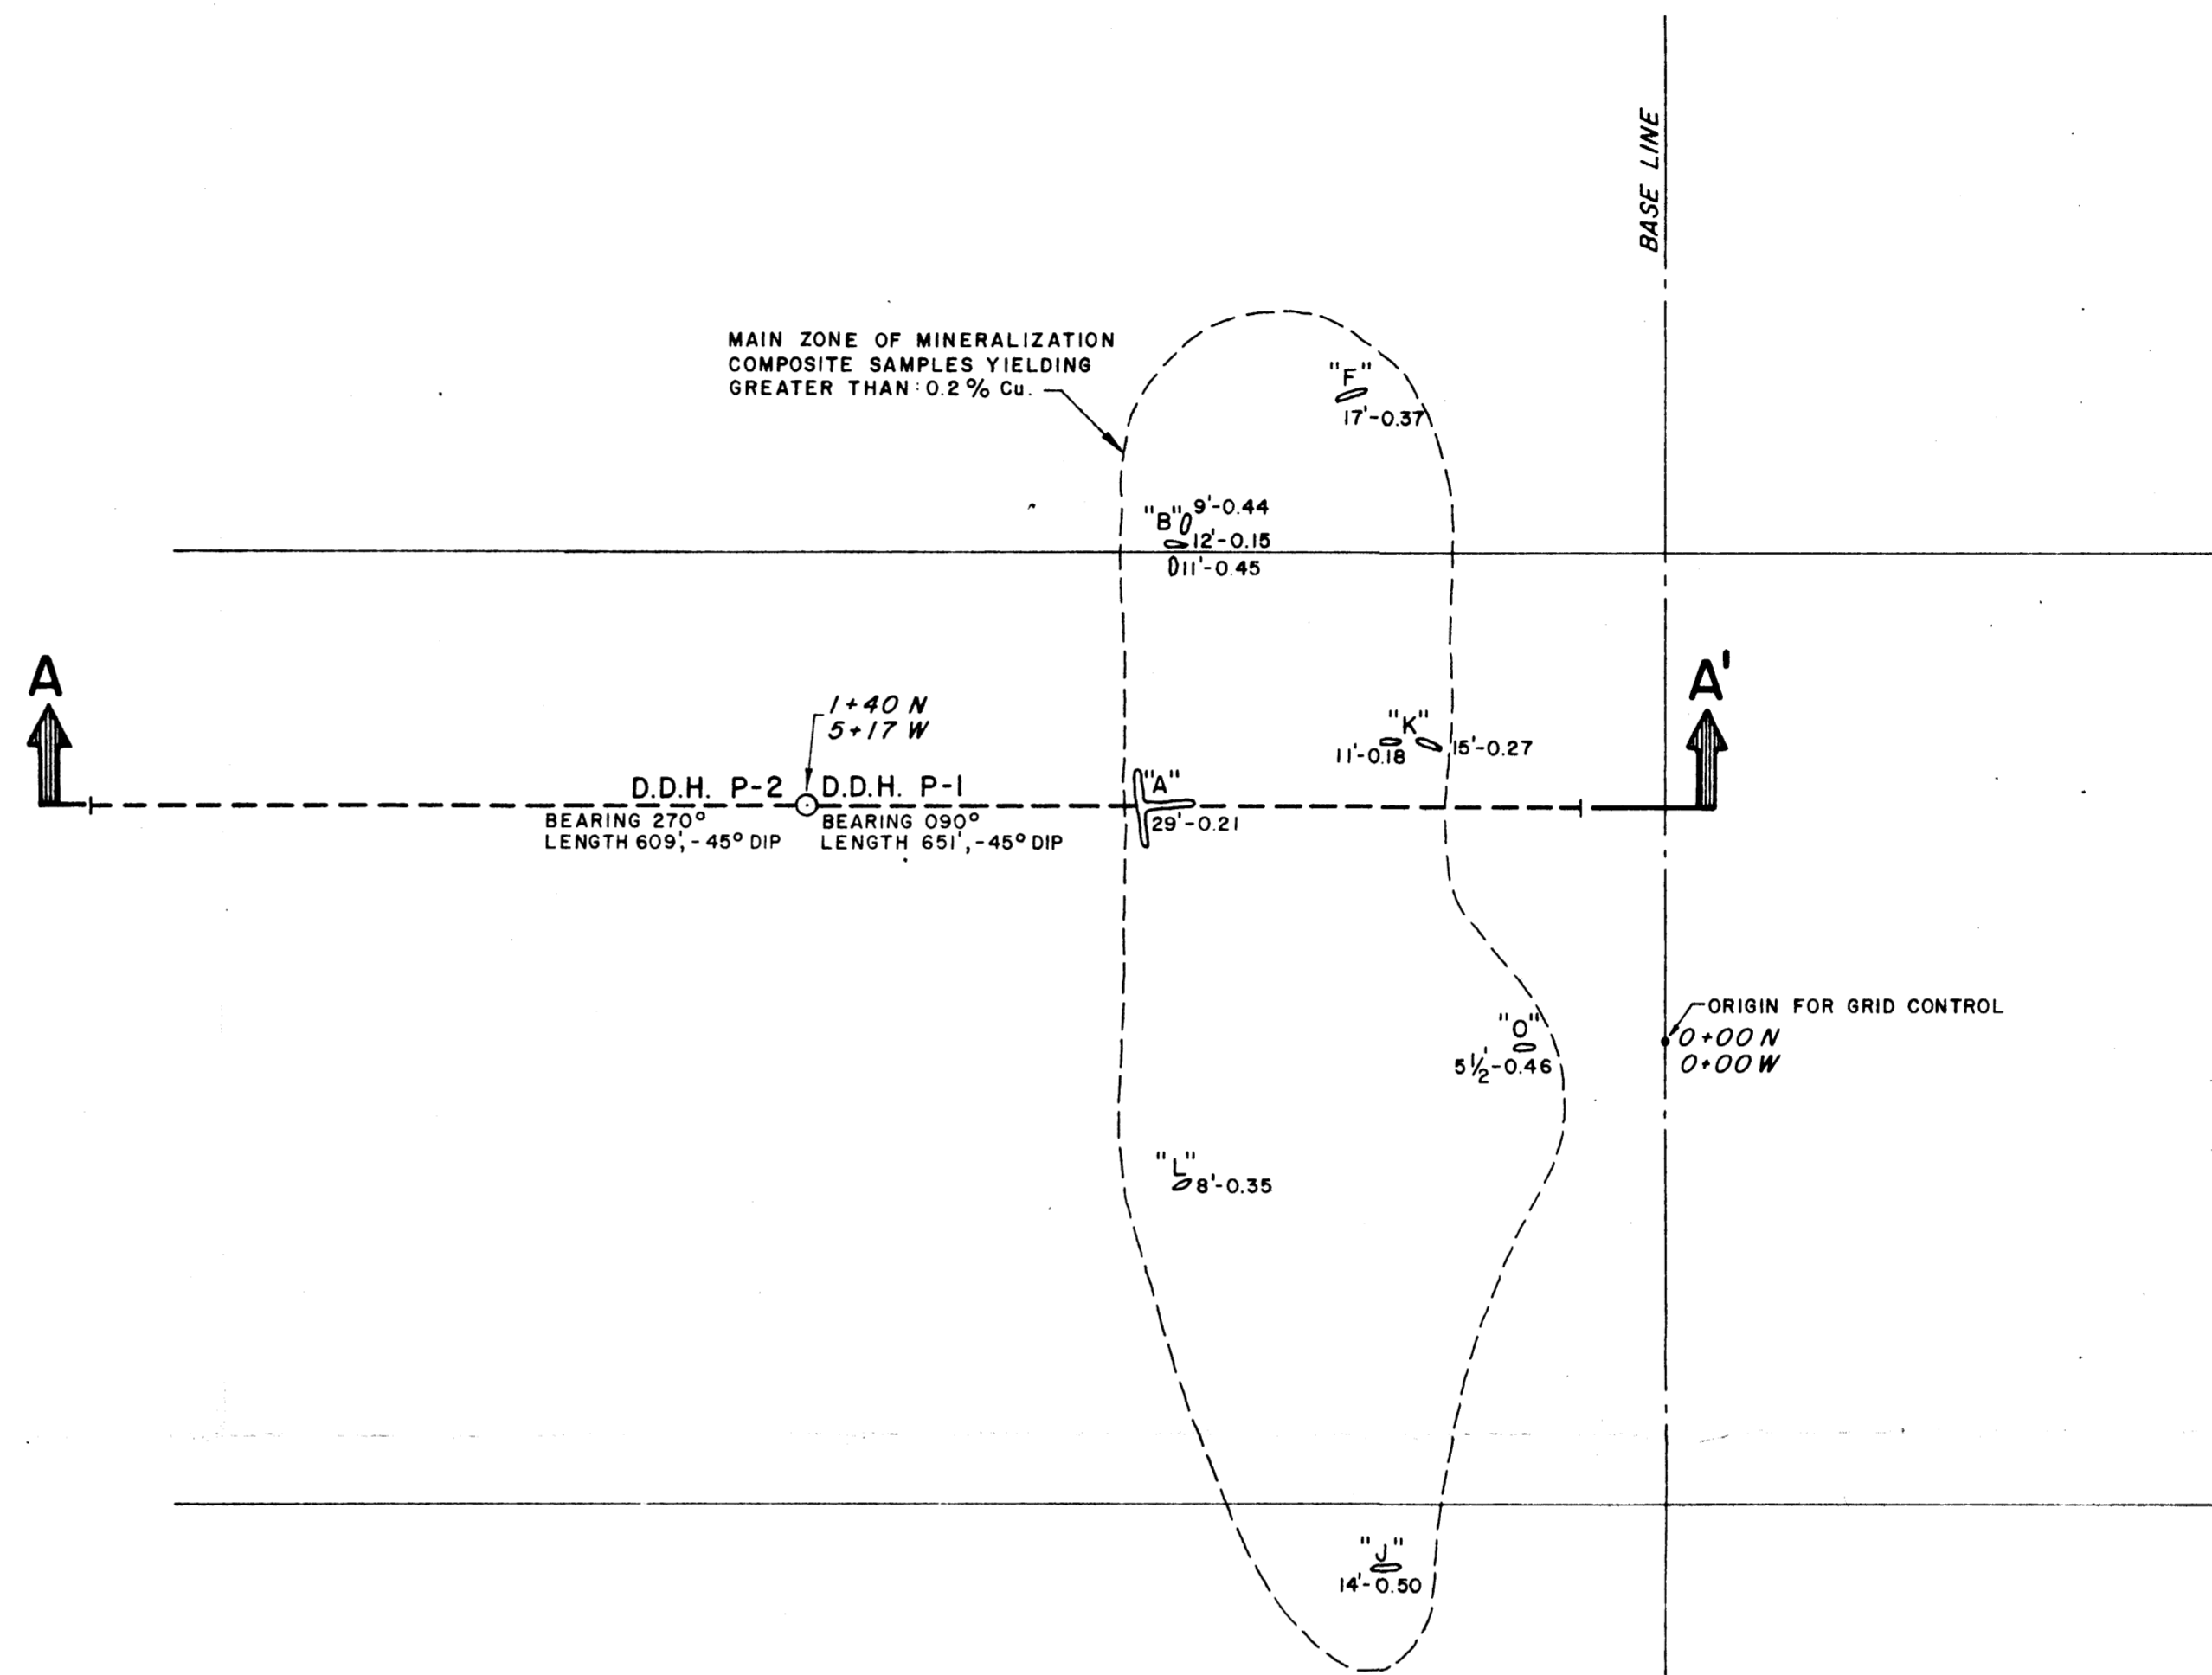

SECTION A-A'
(LOOKING NORTH)

PLAN

LEGEND

- K-SPAR RICH MONZONITE
ie. strong pink colouration
- K-SPAR DEFICIENT MONZONITE
greyish white colouration
- BRECCIA
- TRENCH
- D.D.H. LOCATION
- ZONES OF INTENSE
SHEARING & FRACTURING

SCALE: ONE INCH = 100'

TEXAS GULF SULPHUR CO.		
DIAMOND DRILLING PET GROUP		
WORK BY	DRAWN BY	DATE
J. R. F.	L. BELL	NOVEMBER, 1973

010872

PROPERTY FILE