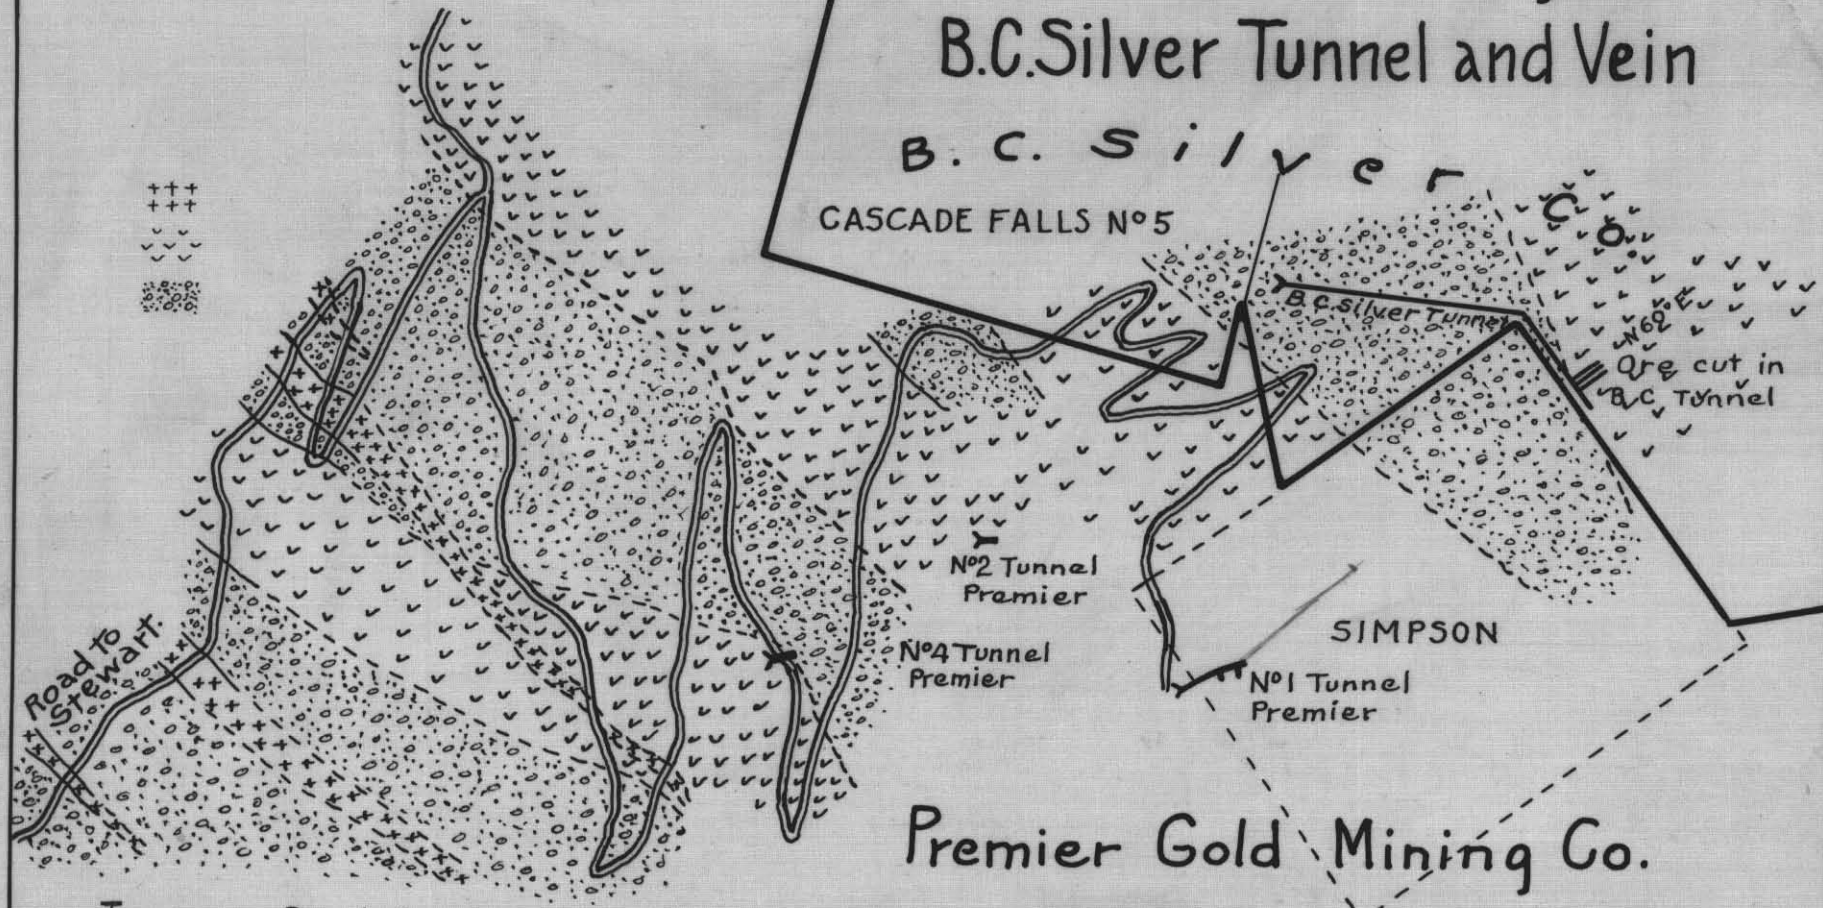

Sketch Plan shewing

B.C. Silver Tunnel and Vein

B. C. S I L V E R C O.
CASCADE FALLS N°5

Premier Gold Mining Co.

To accompany Report of
G.A. Clothier, Resident Mining Engineer. 1922.

1922 Report

B.C. Bureau of Mines.

019363