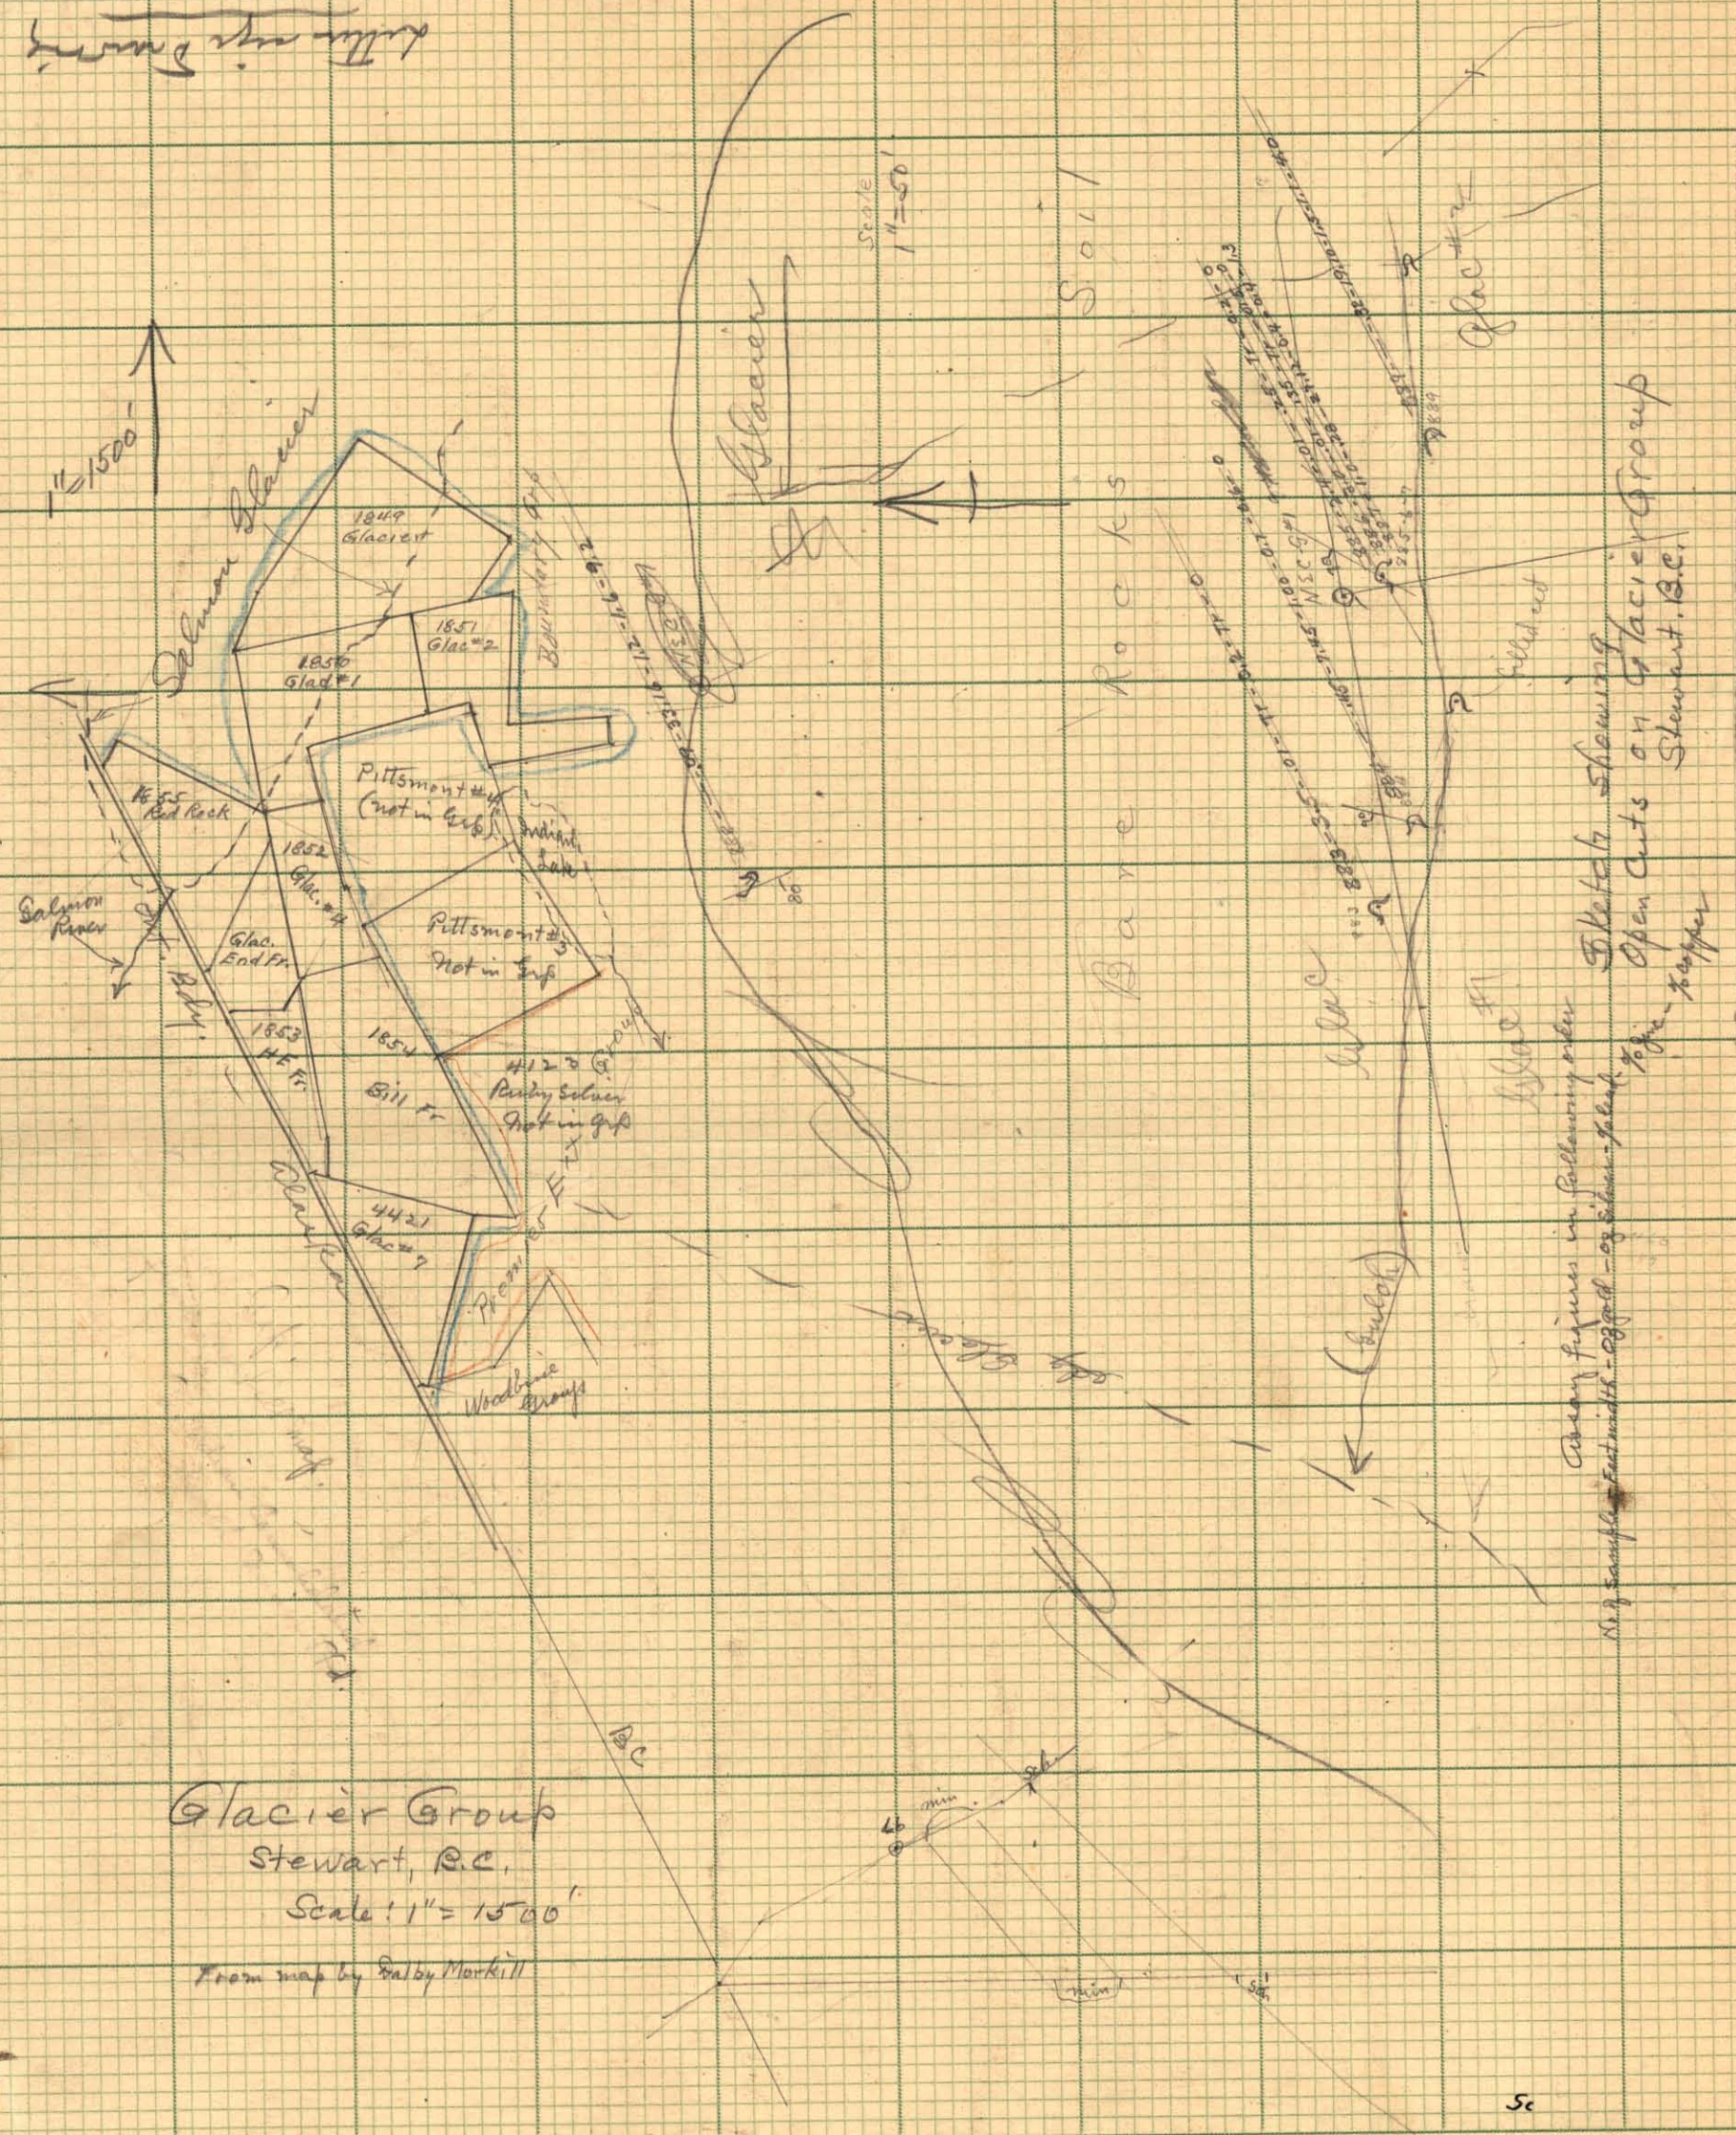

Sketch of Stewart

Glacier Group  
Stewart, B.C.  
Scale: 1" = 1500'

From map by Salby Markill

P. Ex. G. Mfg Co Ltd

019316

4304

100 ft in the  
15' further