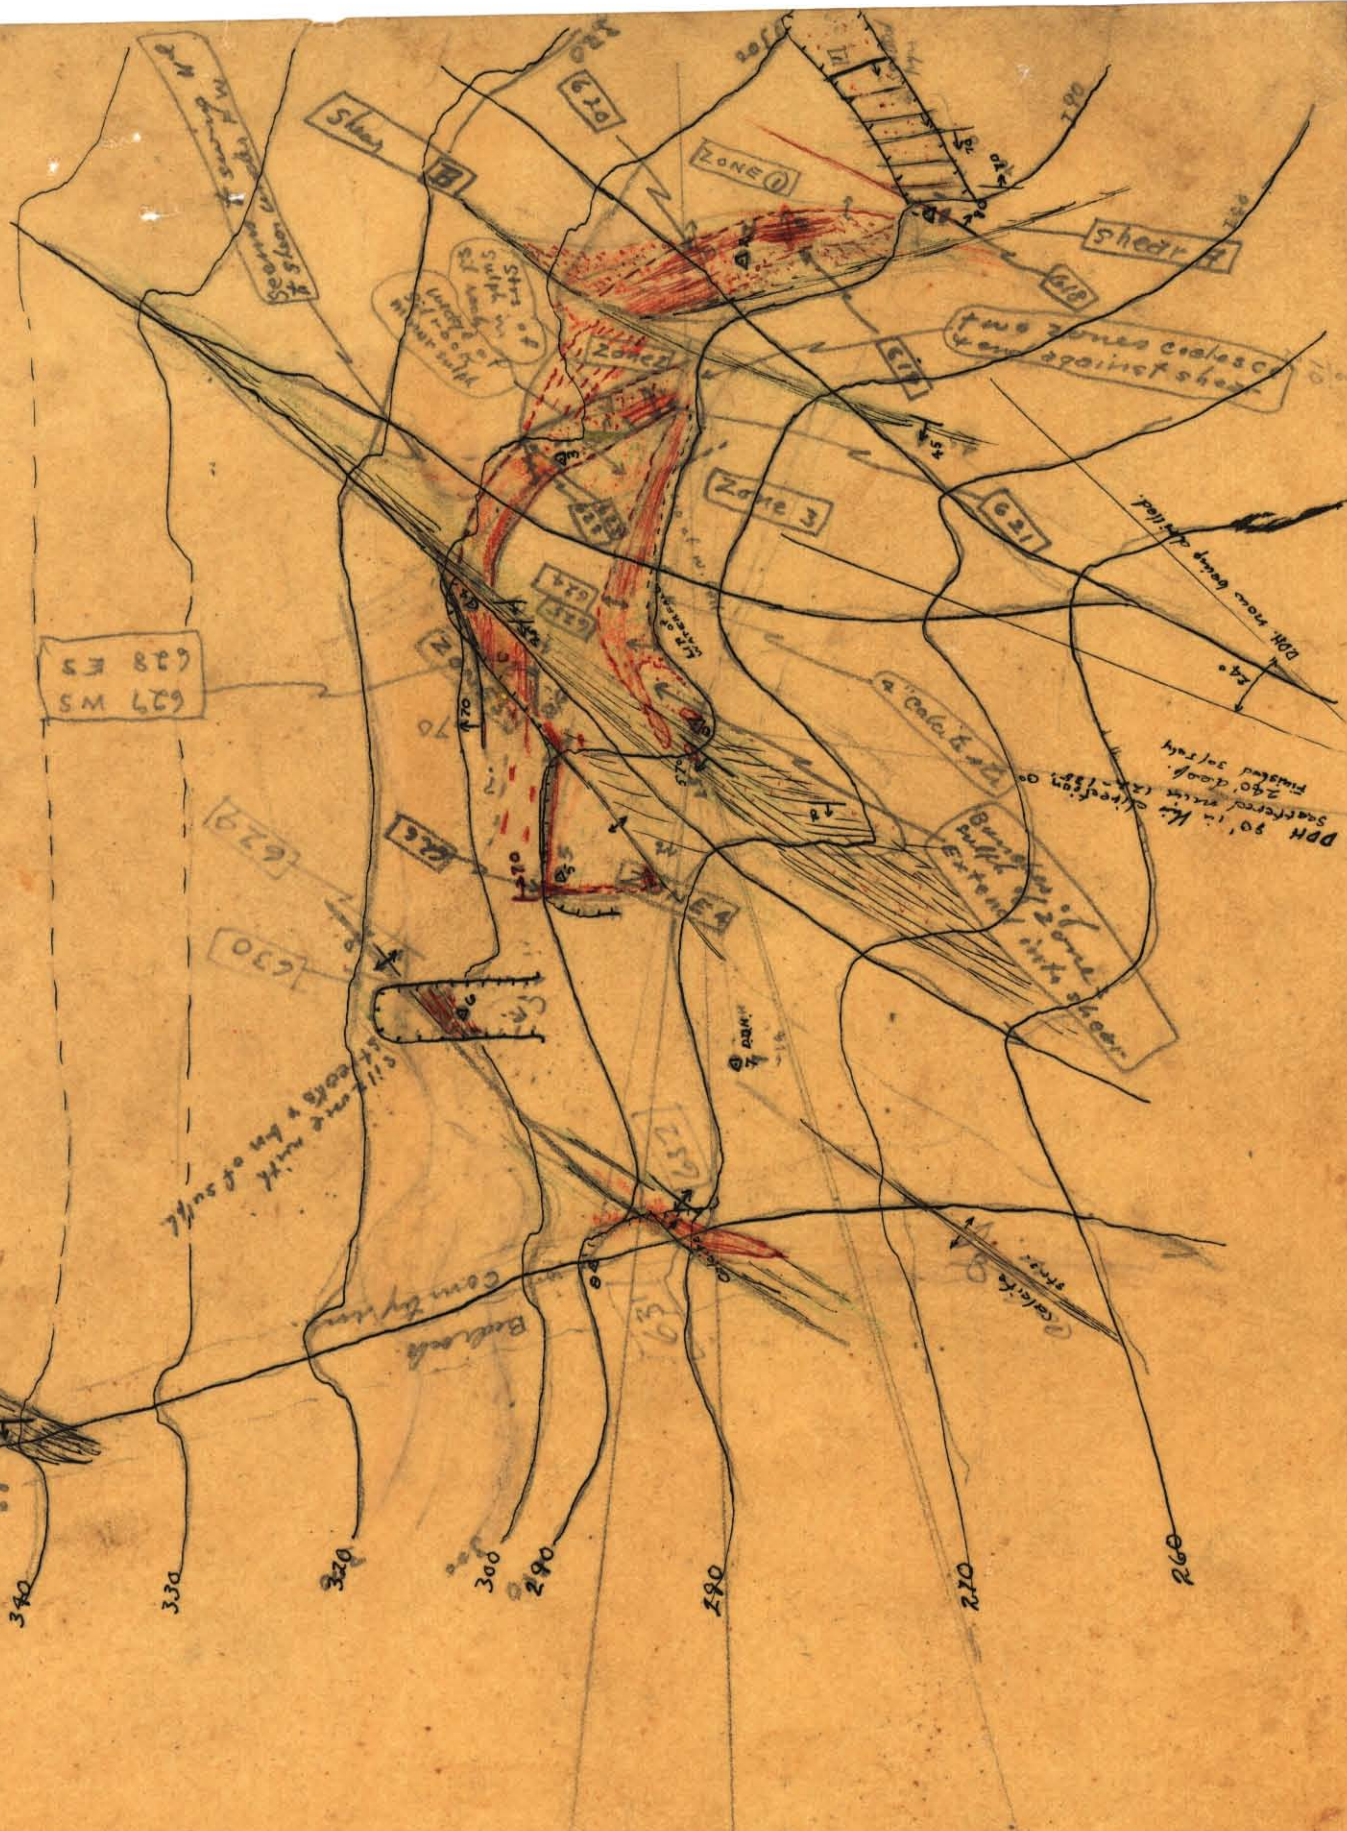

20' zone of 9 beaded vots with limy alteration
using streaks & line of sulph.

629 MS
628 ES

629

630

626

627

628

629