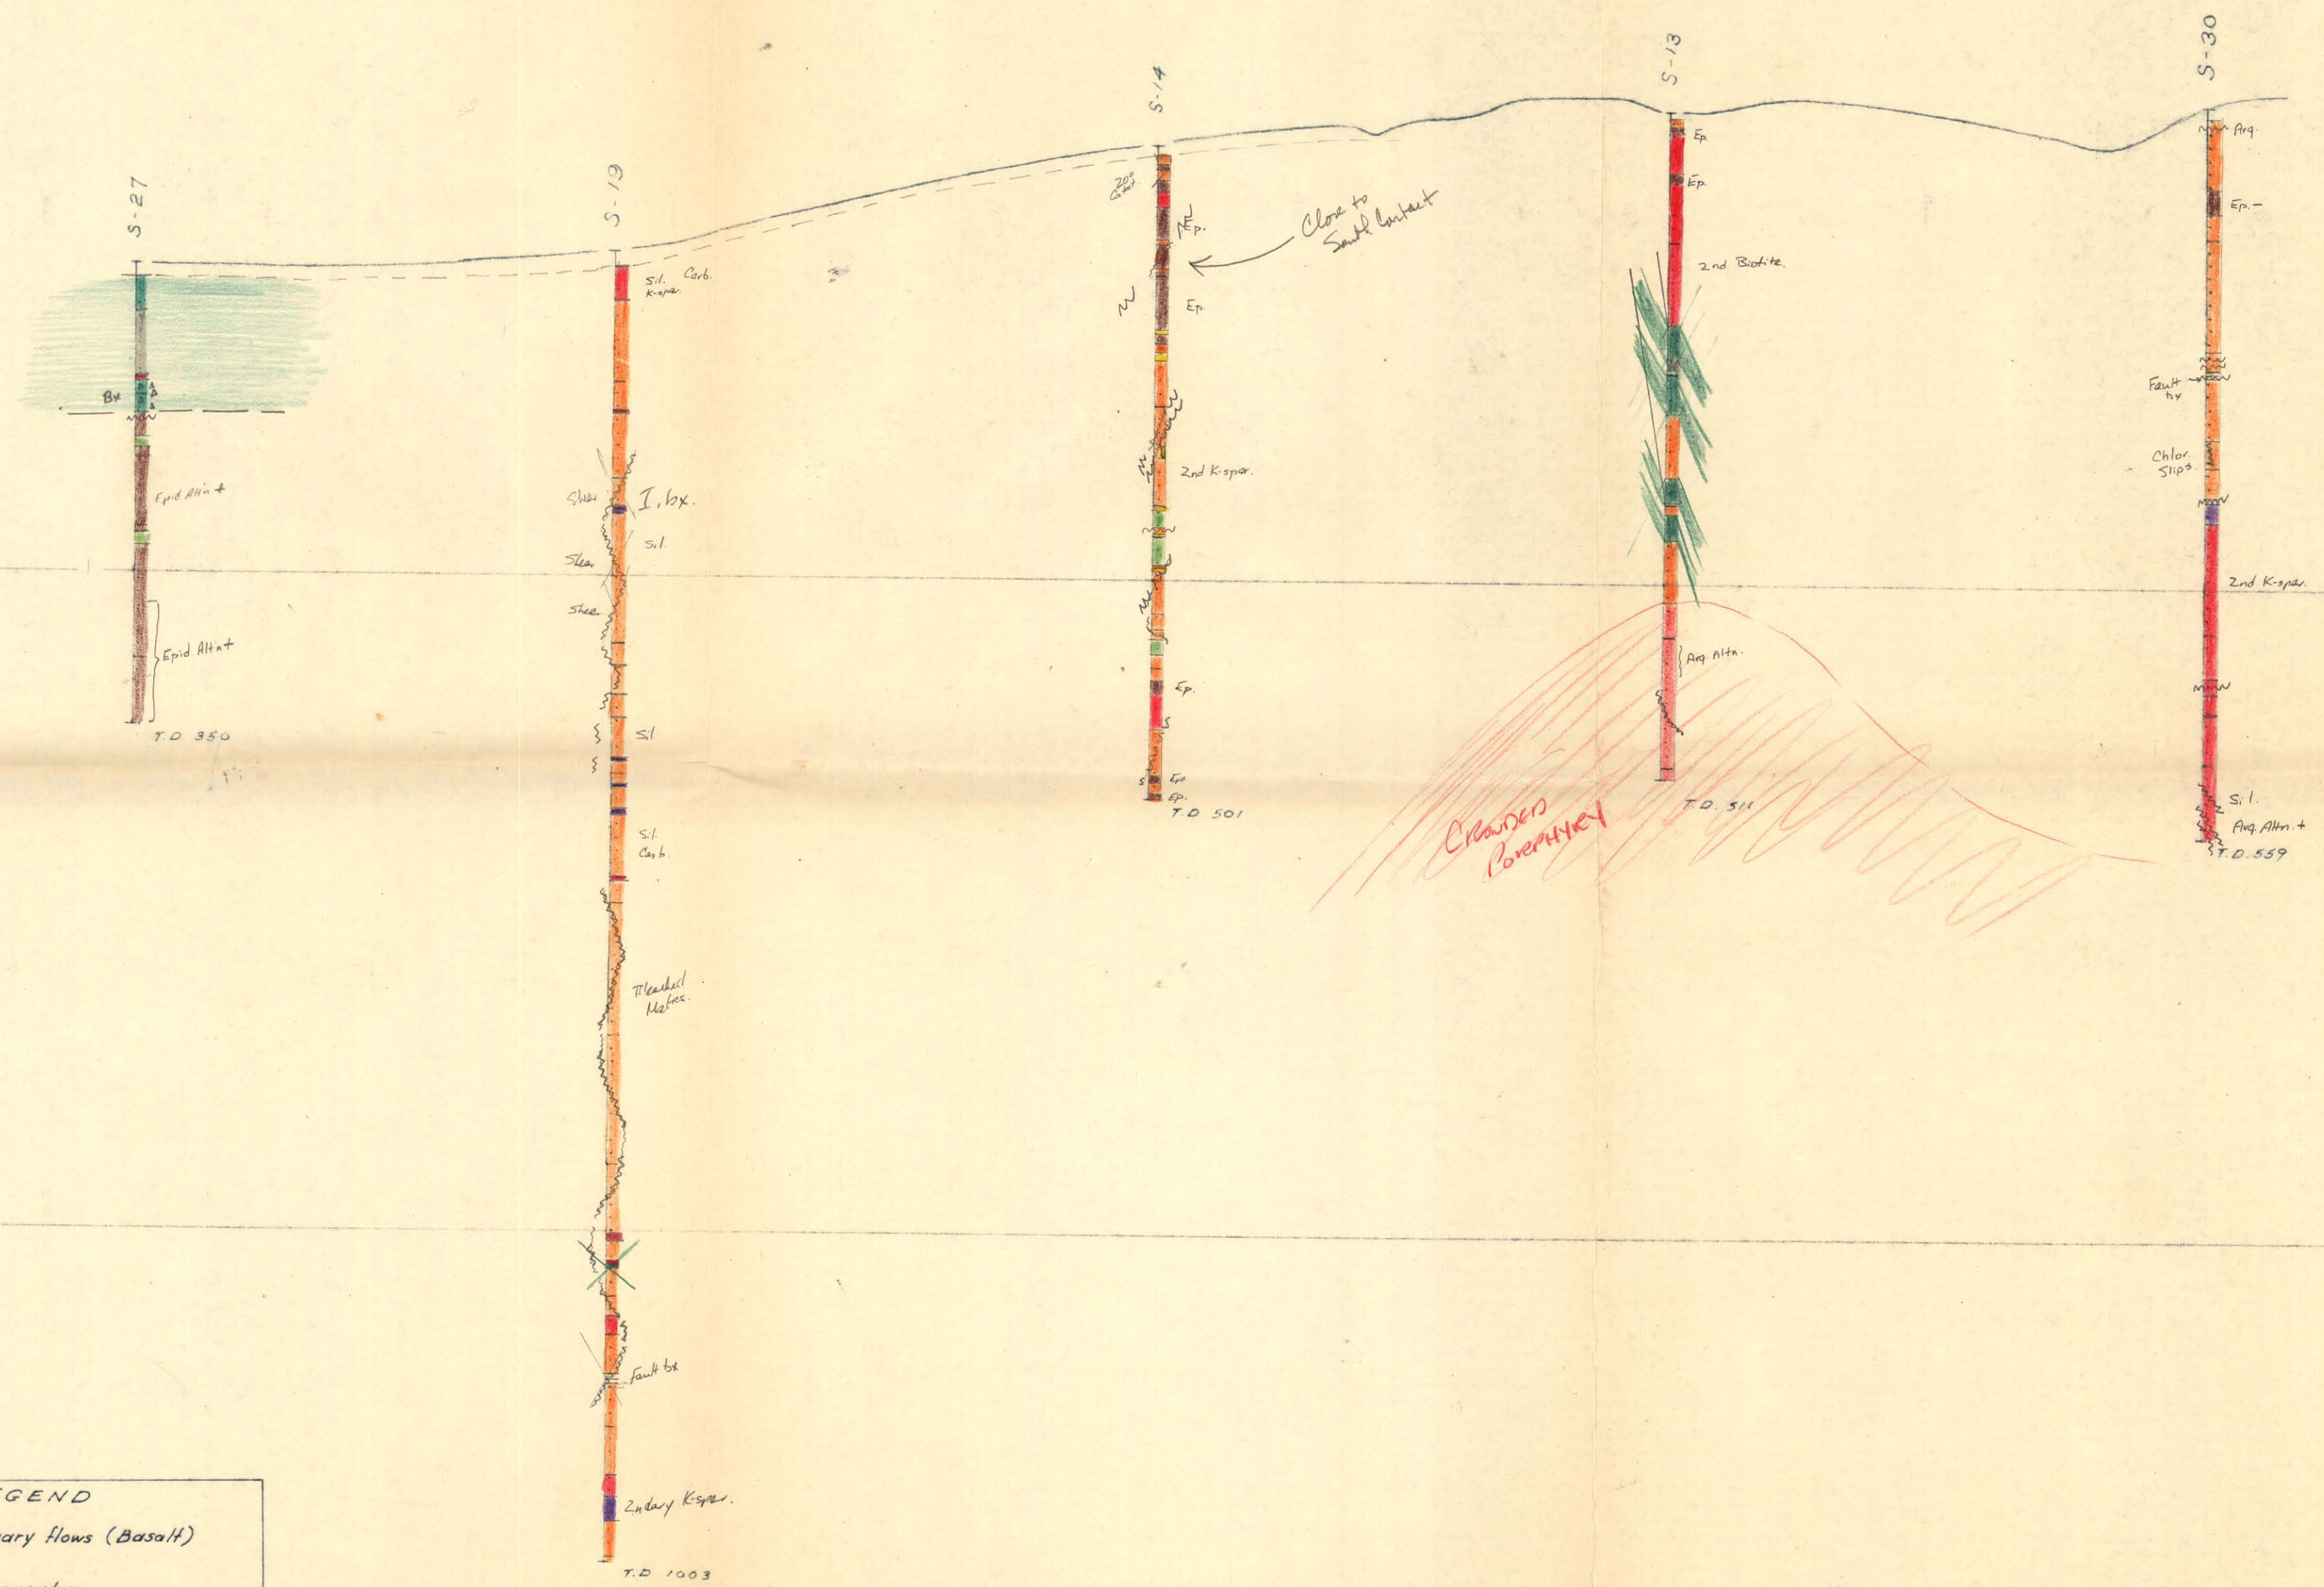

2500 El. 2337 El. 2247 El. 2328 El. 2360 El. 2367

2000

1500

- LEGEND**
- Tertiary flows (Basalt)
 - Lamprophyre
 - Andesite
 - Diorite
 - Quartz monzonite & Quartz monzonite porphyry
 - Feldspar porphyry
 - Hornfels - brown (G-green)
 - Metasediments - unaltered

Clastic Breccia

Close to Sand Contact

10800 E 11200 E

BELL MOLYBDENUM MINES LTD
ALICE ARM B.C.

SECTION 10,000 N.
1" = 700'

018805