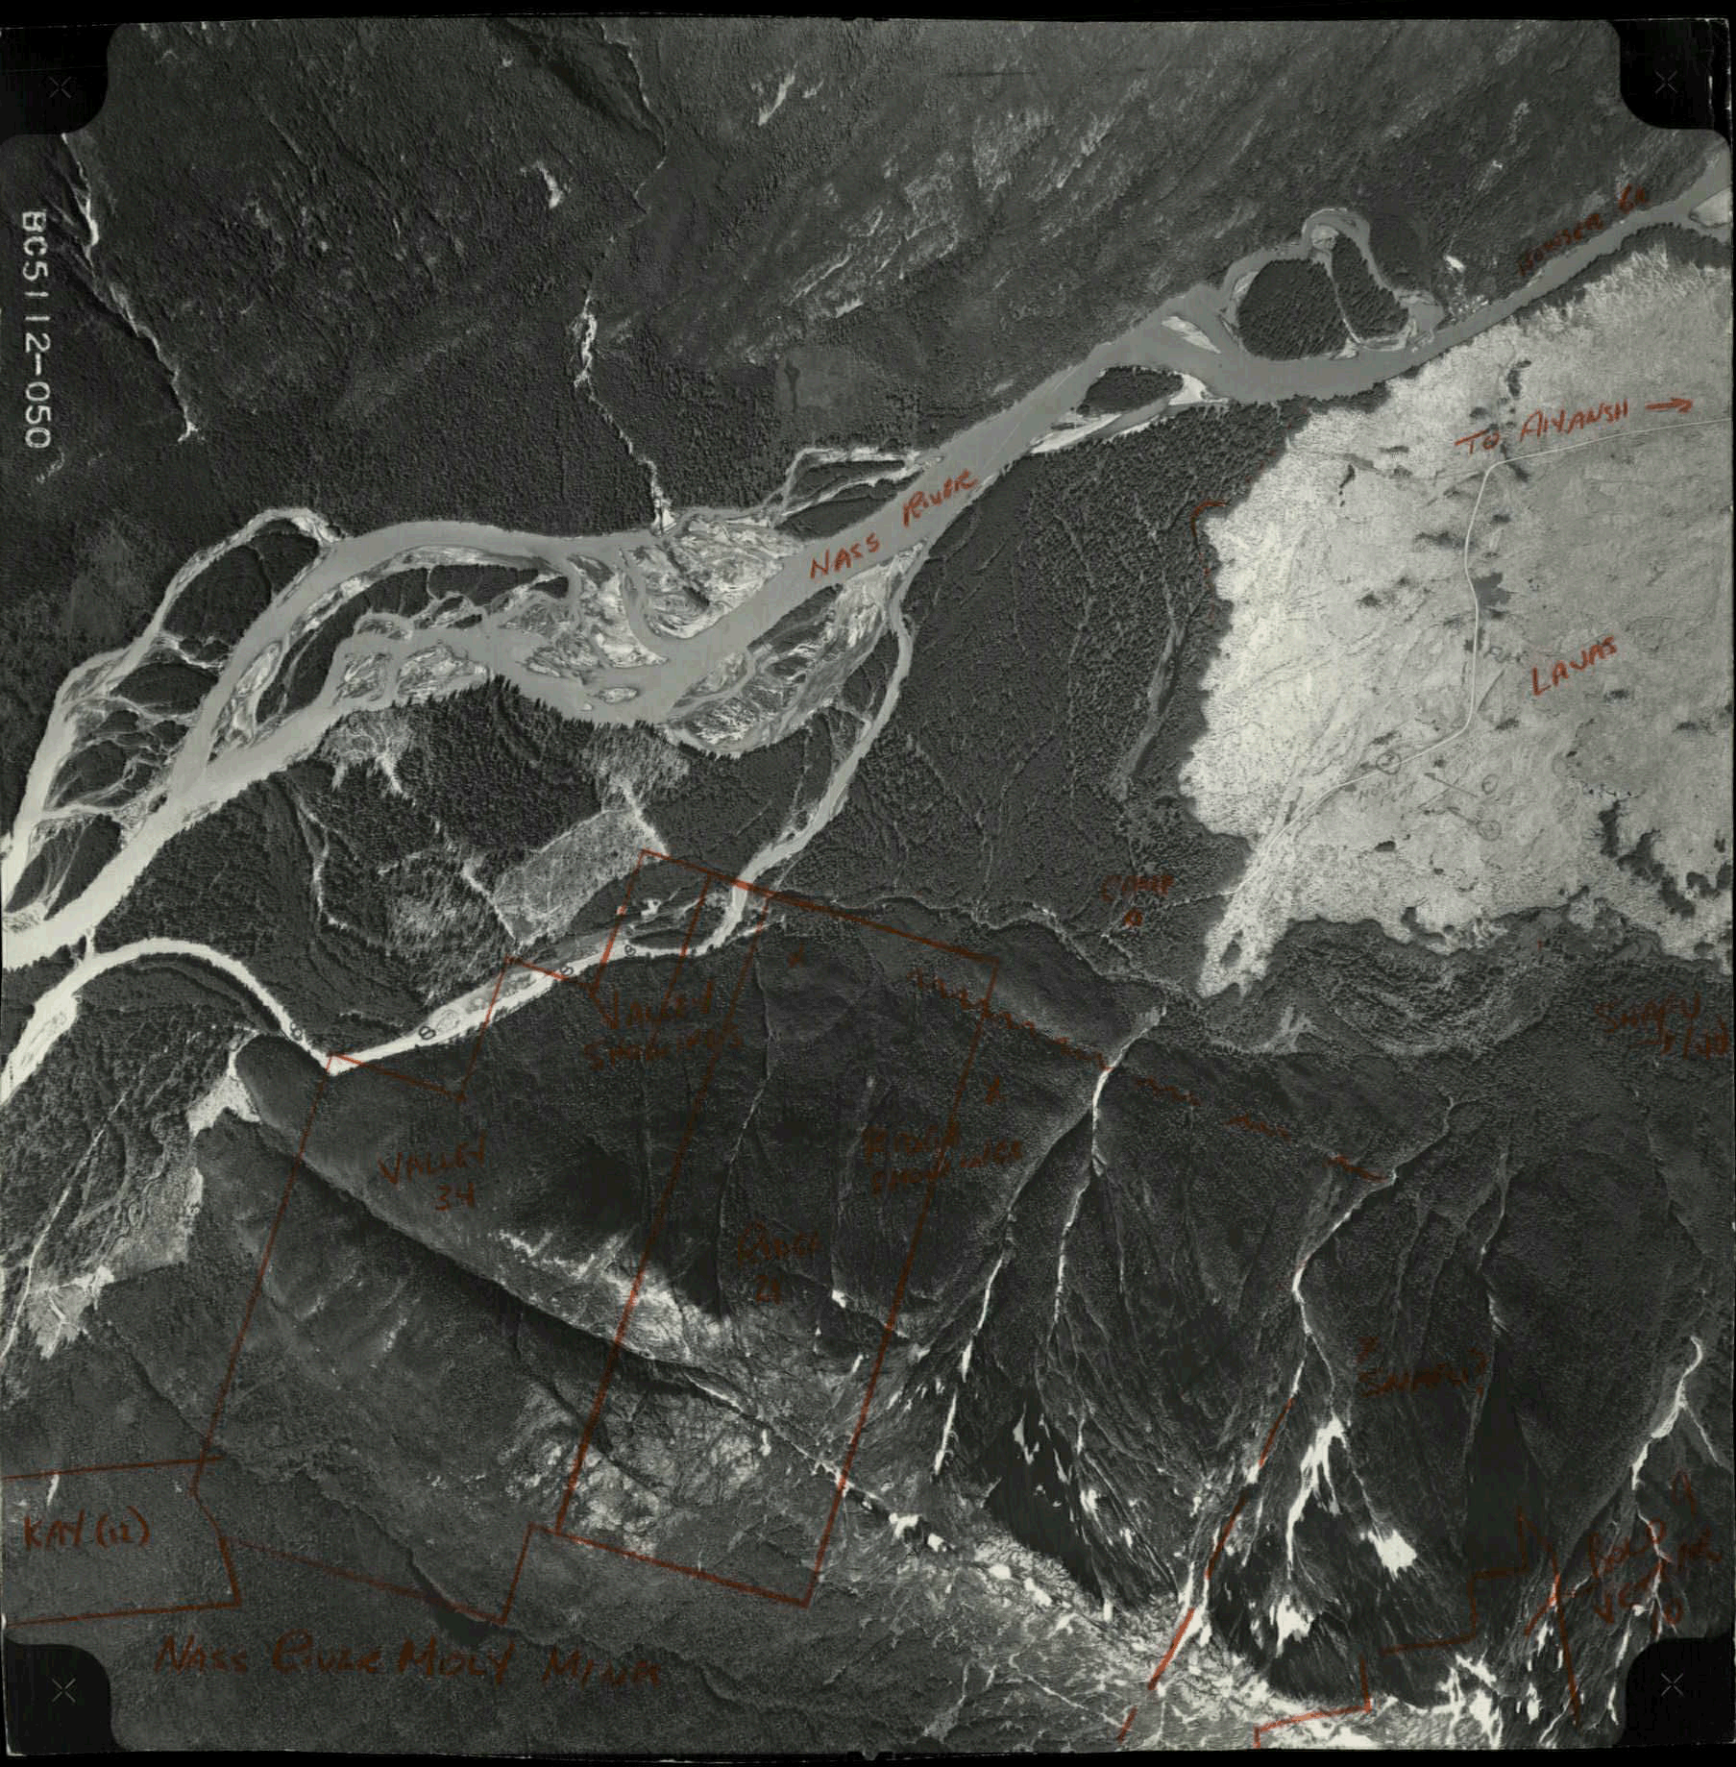

BC5112-050

NASS RIVER

TO AINASHI →

LAVAS

VALLEY 34

VALLEY 35

VALLEY 36

VALLEY 37

VALLEY 38

VALLEY 39

VALLEY 40

KAT (ii)

NASS RIVER MOUNTAIN

B.C. GOVERNMENT AIR PHOTOGRAPH
All Rights Reserved

Date of Exposure

AUG 23 1964

Obtain Reprints & Tech Data From
Air Division
Dept. of Lands, Forests & Water Resources
Victoria, B.C.

103P231

018788