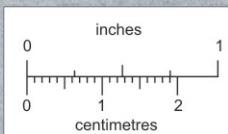

ATAX -
1" = 200 ft.

3000

28

2000

018765