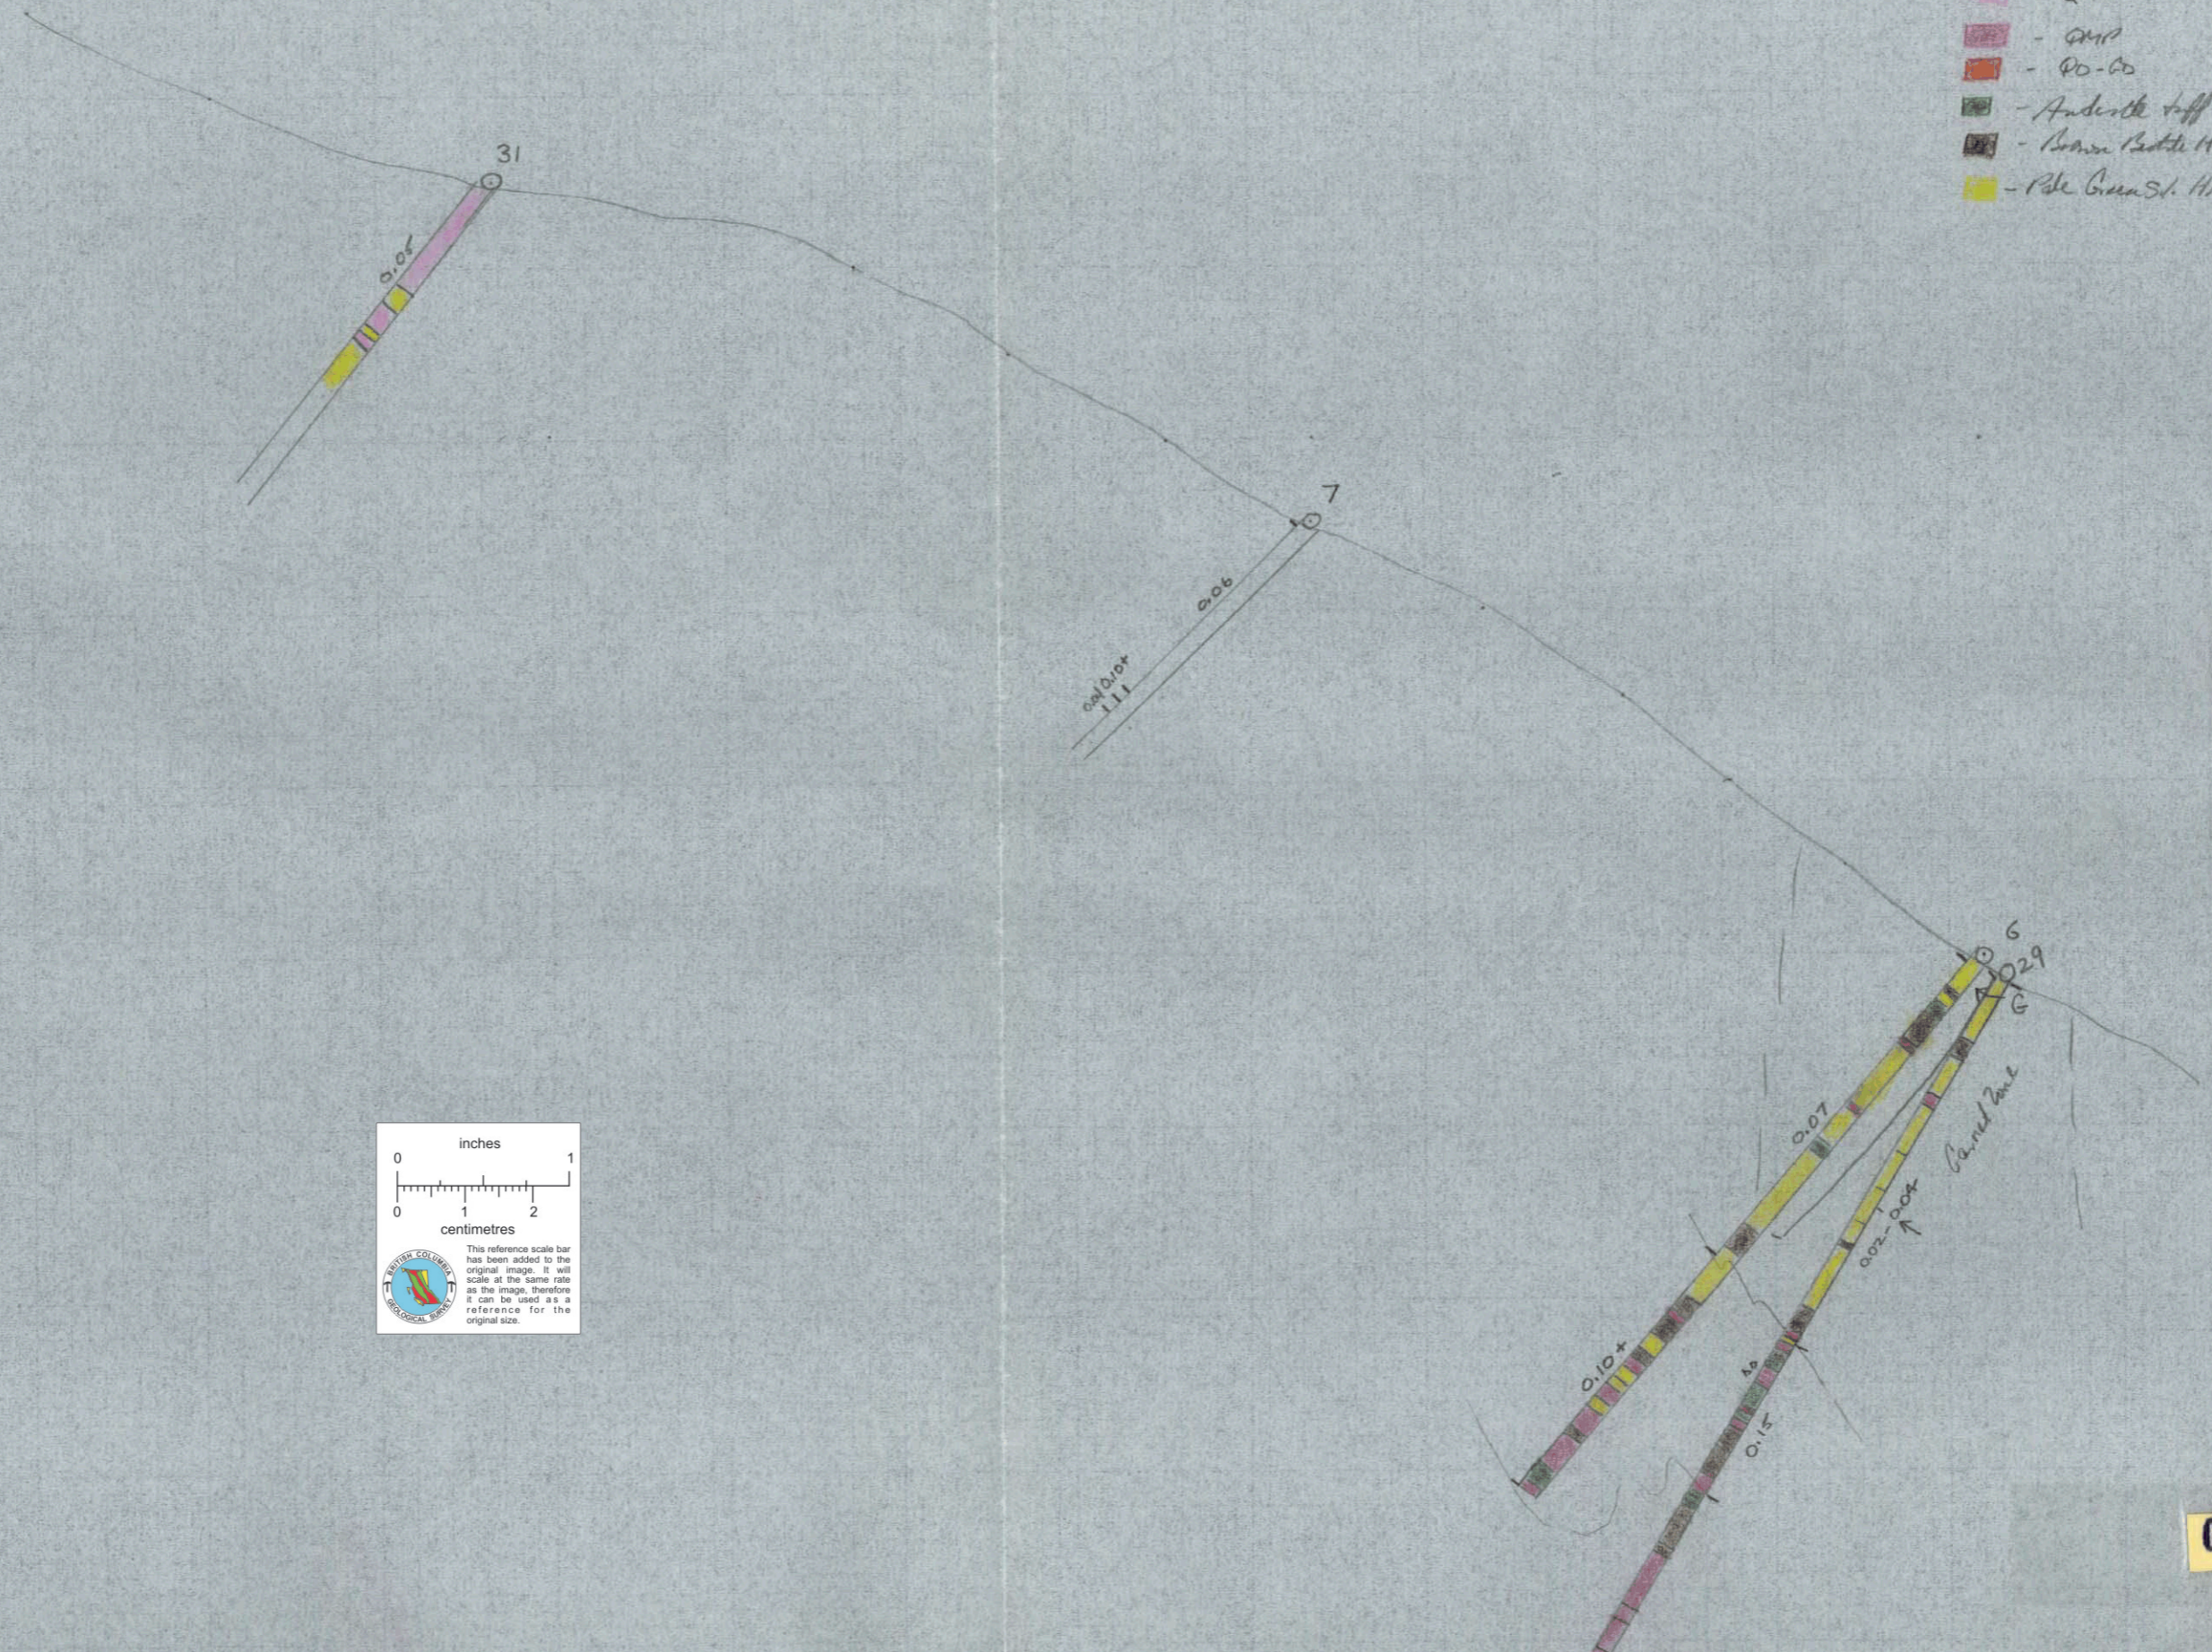

ASAX 1" = 200'

- QP
- QMP
- QD-GD
- Andesite tuff
- Brown Sandstone H.A.s
- Pale Green Sl. H.A.s

This reference scale bar has been added to the original image. It will scale at the same rate as the image, therefore it can be used as a reference for the original size.

018764