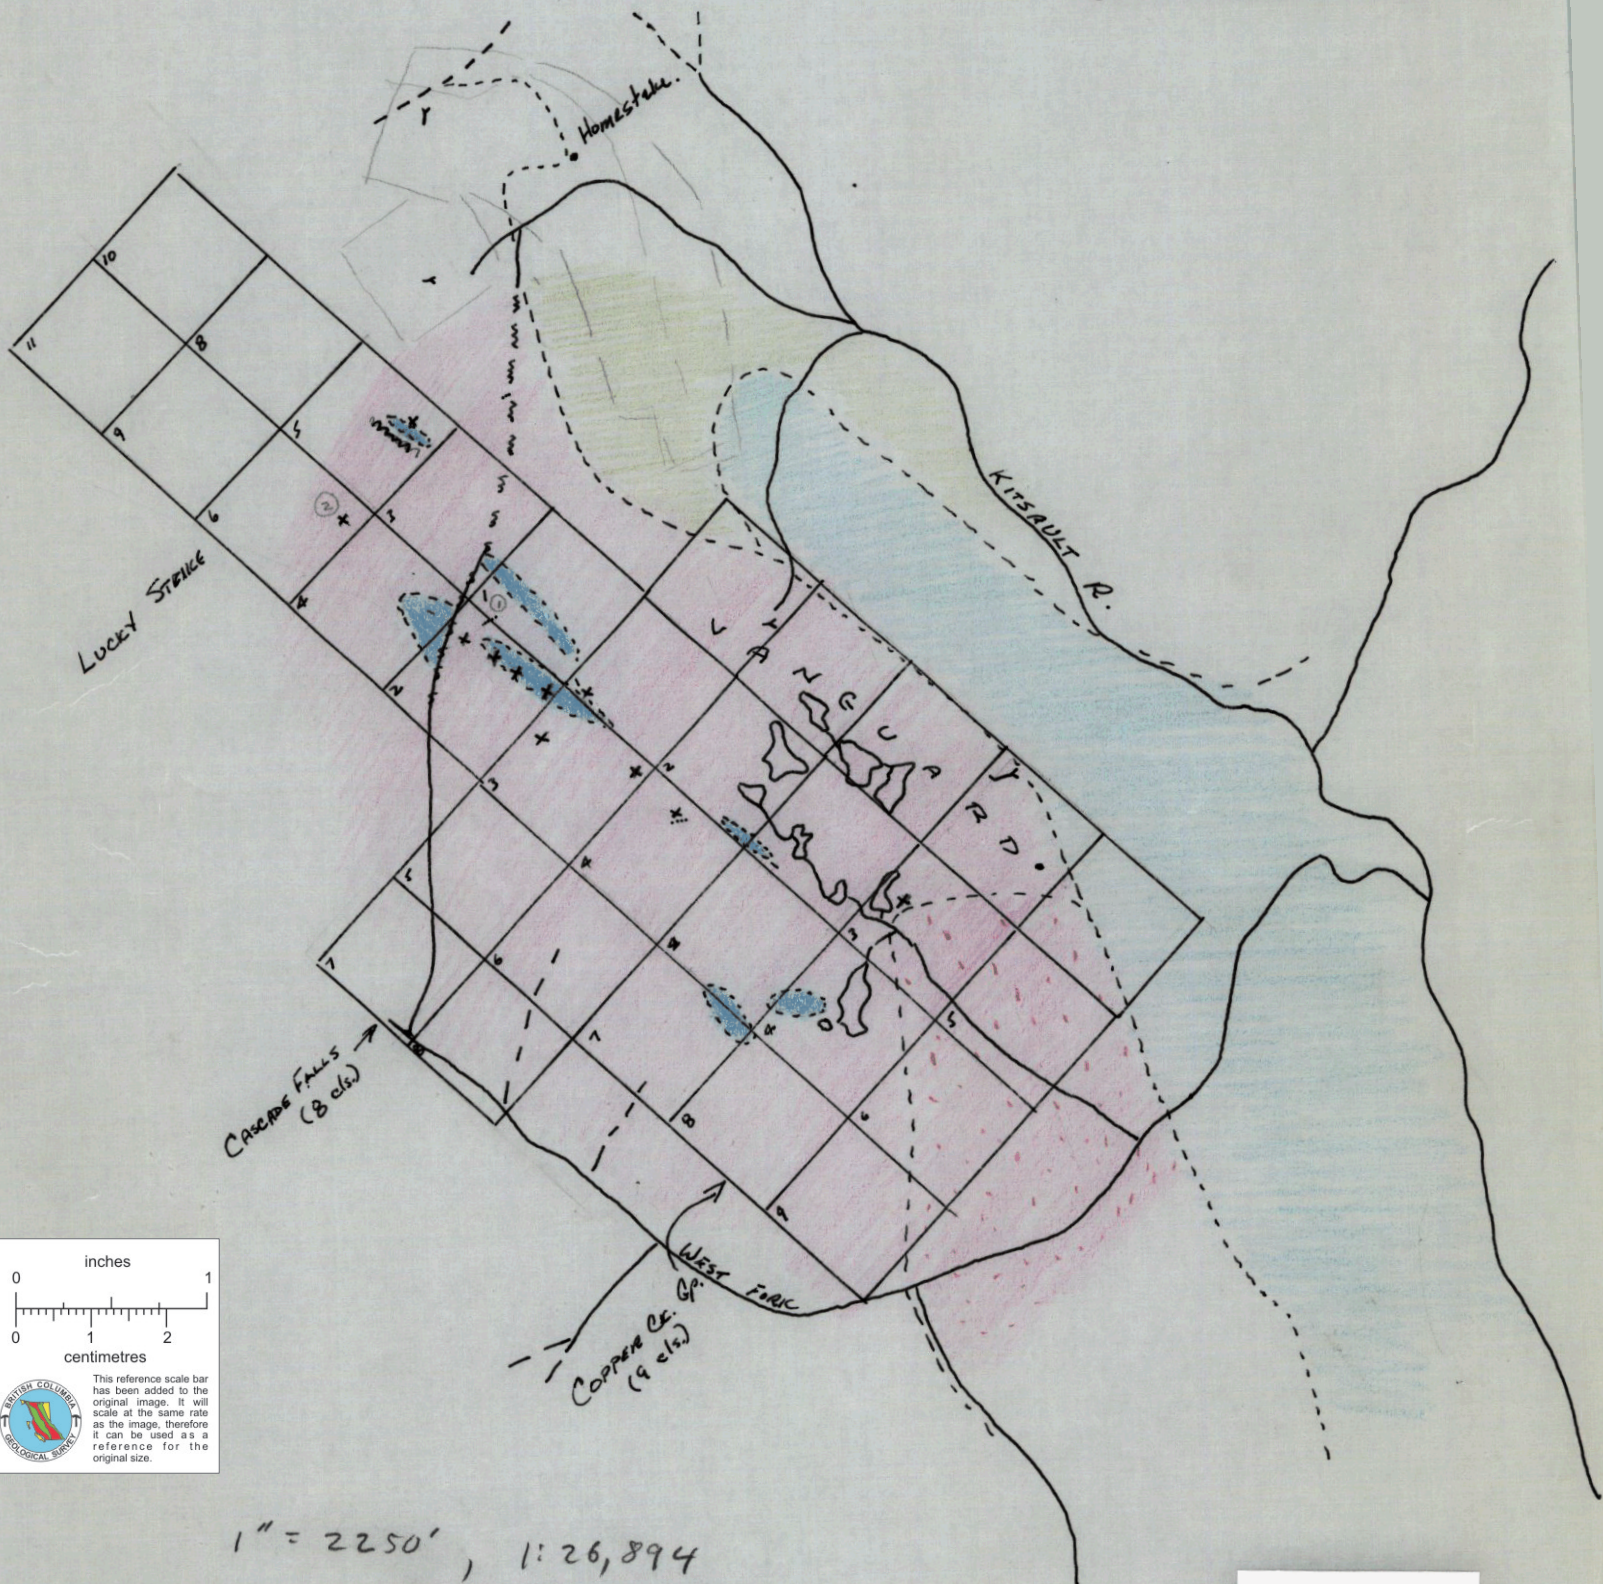

Upper Kitsault - 1965
 Locations of Lucky Strike,
 Cascade Falls, Copper Creek
 claim groups.

LUCKY STRIKE 103P 214

This reference scale bar has been added to the original image. It will scale at the same rate as the image, therefore it can be used as a reference for the original size.

1" = 2250' , 1:26,894
 1mm = 26.894 m

018756