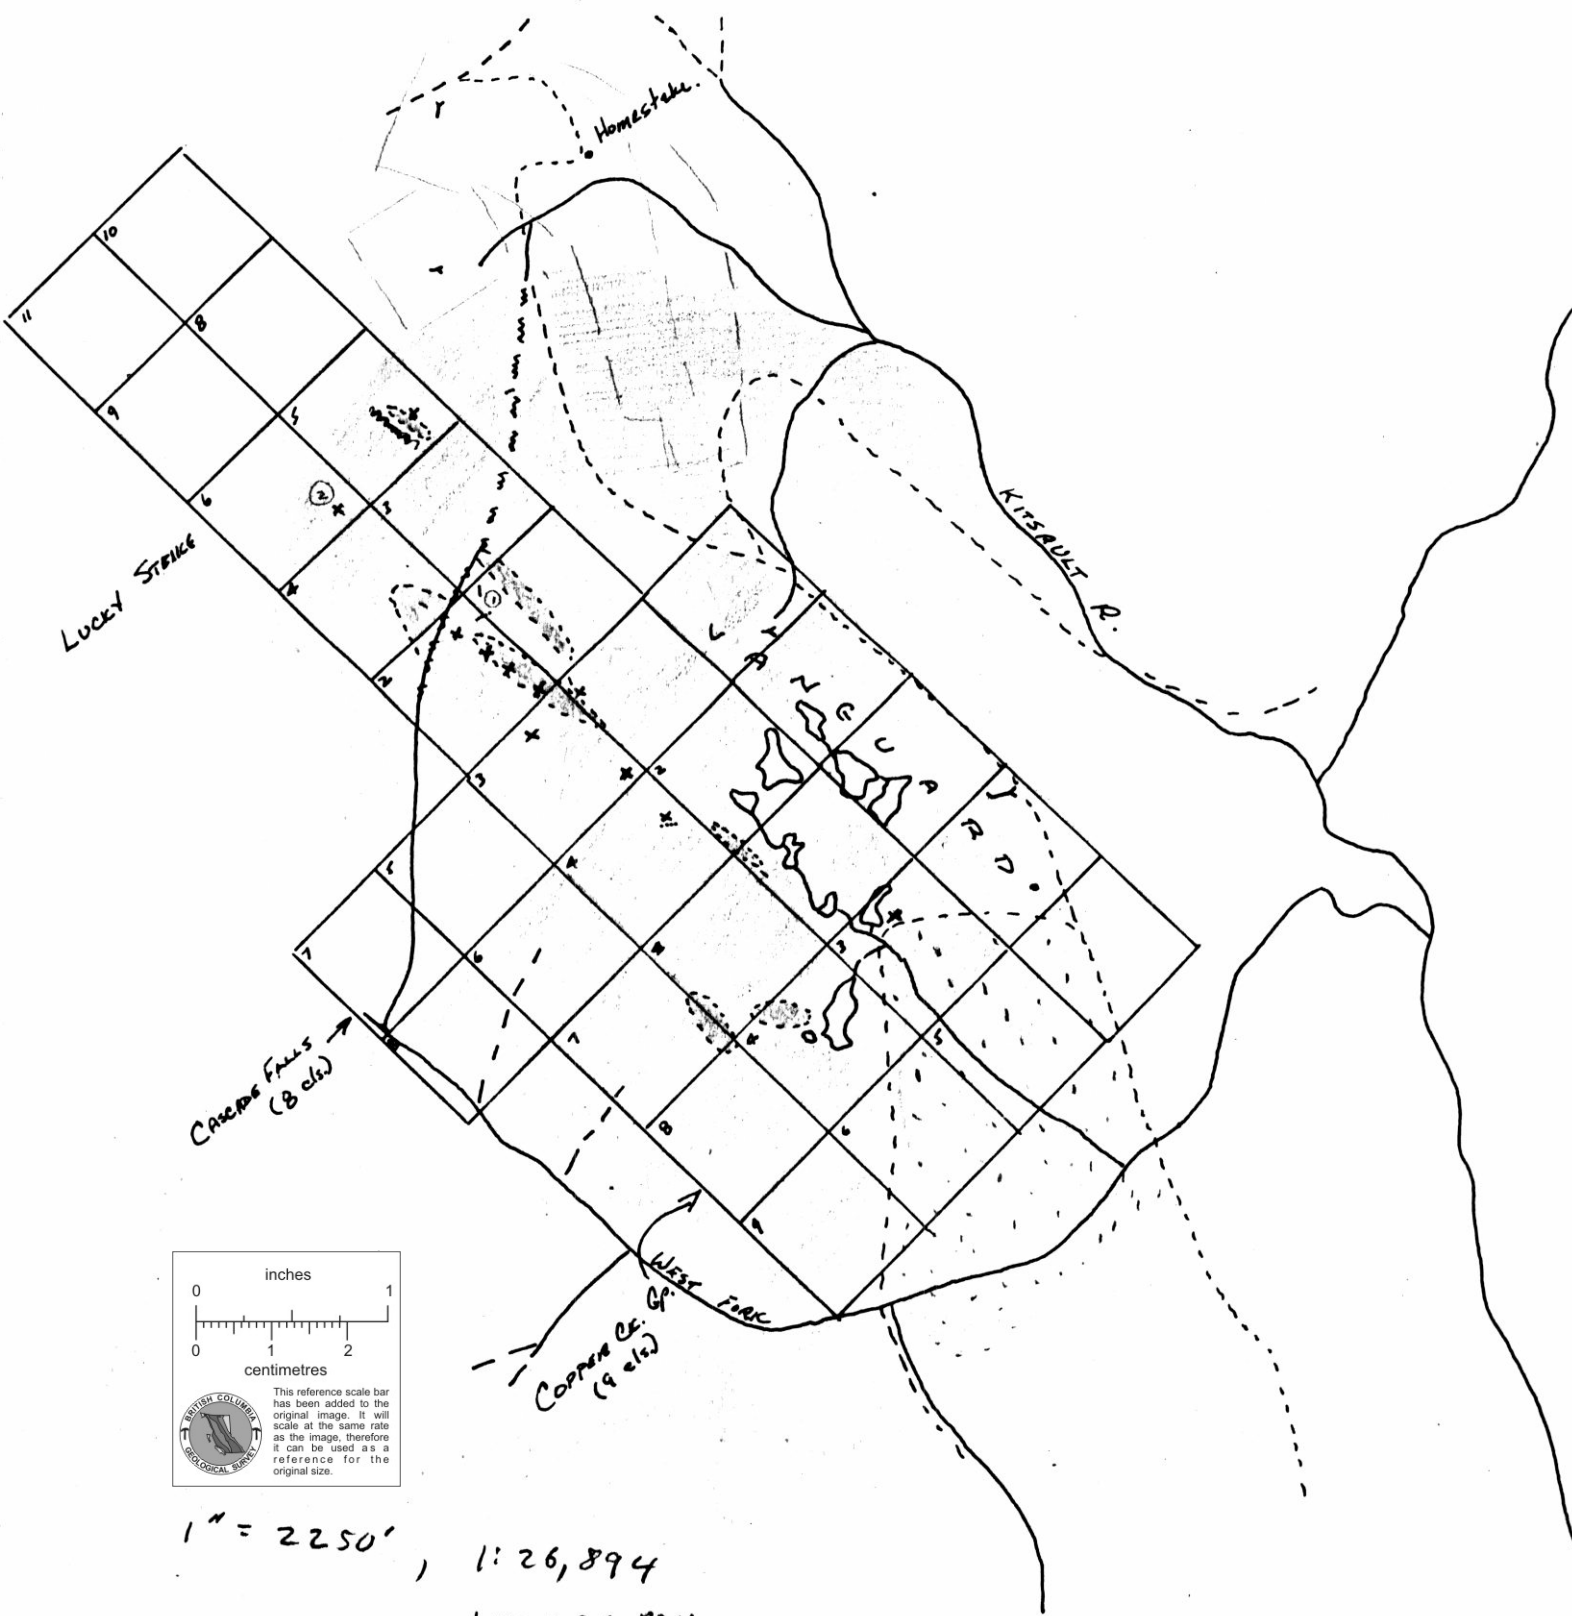

Upper Kitsault 1965
 Locations of Lucky Strike,
 Cascade Falls, Copper Creek
 Chemung groups

1" = 2250' , 1:26,894
 1mm = 26.894 m

CASCADE FALLS
 103P 211

018749